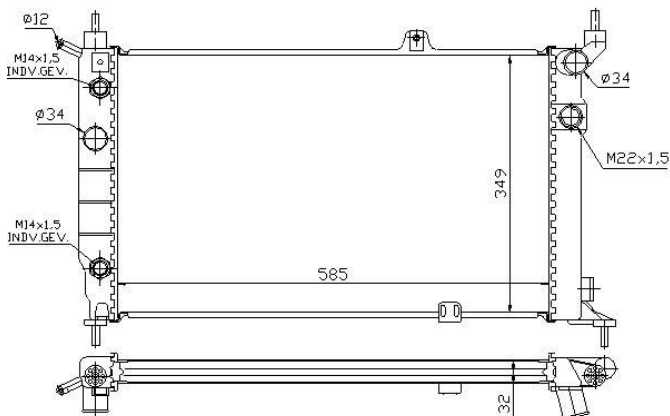

TYC 725-0002

Inlet 34 mm
Outlet 34 mm
Core 585x349x32
OE 1300148
52459347 OPEL Astra F (51/52/53/54/55/56/57/58/59)
1300147 09/1991 - 09/1998