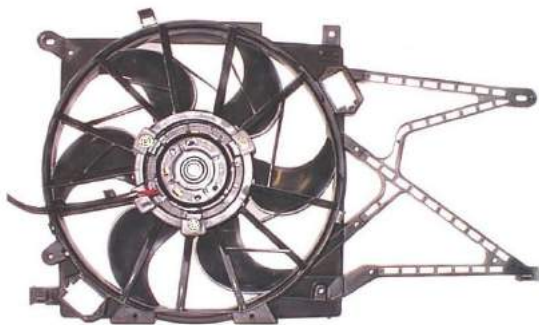

TYC 825-1017

Cooling Fan details

Blade diameter: 390 mm
Function: PULL FAN
OE 1341346
1314404

Connector details

Connector: OVAL PLUG
3-PINS
Speed Control: 1-SPEED
Extra remark:

Fitment:

OPEL Astra G (F35/F48/F69/F70) 02/1998 - 01/2005