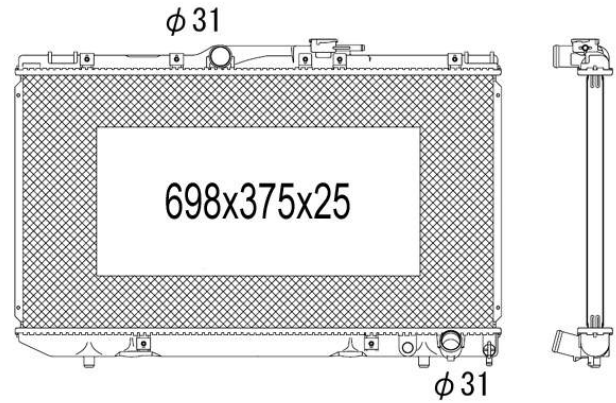

TYC 736-1027

Inlet 31 mm
Outlet 31 mm
Core 698x375x25
OE 1640064731
1640064731

TOYOTA Carina E (T19) 04/1992 - 09/1997