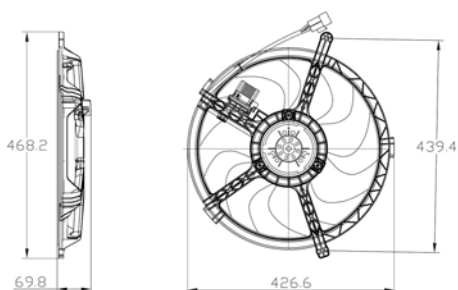

TYC 803-0010

**Cooling Fan details**

Blade diameter: 390 mm
Function: PULL FAN
OE 17422752632

Connector details

Connector: OVAL PLUG
3-PINS
Speed Control: 2-SPEED
Extra remark:

Fitment:

MINI Mini/Clubman/Convertible/Coupé/Roadster (R55/56/57/58/59)
10/2006 -