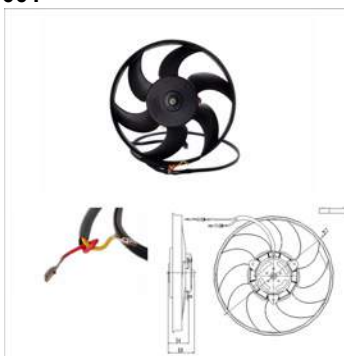

TYC 826-0001

**Cooling Fan details**

Blade diameter: 317 mm
 Function:
 OE 125367

Connector details

Connector: LOOSE TERMINALS
 2-PINS
 Speed Control: 1-SPEED
 Extra remark:

Fitment:

PEUGEOT 106 II (1) 04/1996 - 01/2003