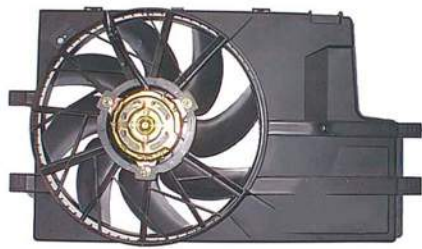

TYC 821-1001

Cooling Fan details

Blade diameter: 360 mm
Function: PULL FAN
OE 1685050155
1685000193

Connector details

Connector: No connector
Speed Control: 1-SPEED
Extra remark:

Fitment:

MERCEDES-BENZ A-Class (W168) 07/1997 - 08/2004