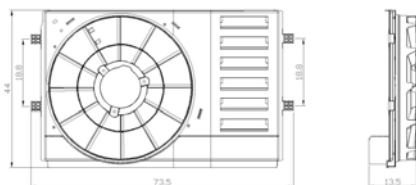

Cooling Fan details

Blade diameter:
Function:
OE

Connector details

Connector:
Speed Control:
Extra remark:

Fitment (most important models):

VOLKSWAGEN Polo (6R) 06/2009 -
SKODA Roomster (5J) 03/2006 -
SKODA Rapid 07/2012 -
SKODA Fabia 12/2006 - 12/2014
SEAT Toledo IV (KG3) 07/2012 -

TYC 837-0035-1