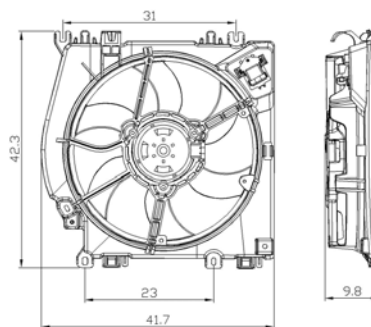

TYC 828-0001

Cooling Fan details

Blade diameter: 340 mm
Function:
OE 21481AY610
7701059786

Connector details

Connector: OVAL PLUG
2-PINS
Speed Control: 1-SPEED
Extra remark:

Fitment:

RENAULT Twingo (CNO) 03/2007 -
RENAULT Modus (F/JP) 09/2004 -
RENAULT Clio III (BR/CR) 05/2005 -
NISSAN Micra (K12) 01/2003 - 05/2010