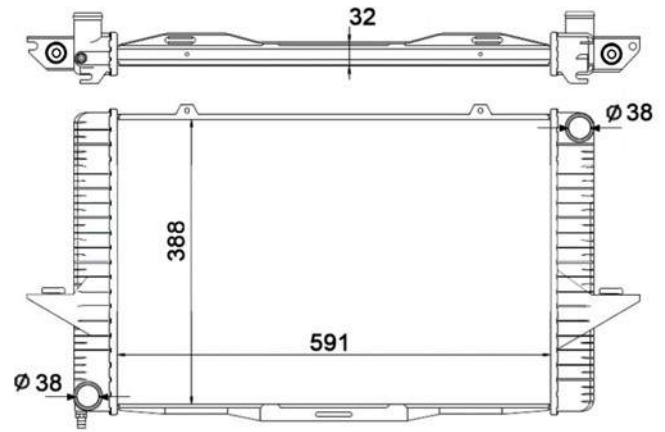

TYC 738-0001

Inlet 38 mm
Outlet 38 mm
Core 591x388x32
OE 8601353
8601357
8603772

VOLVO V70 I (P80) 11/1996 - 05/2000
VOLVO S70 (P80) 11/1996 - 11/2000
VOLVO 850 (LS/LW) 06/1991 - 12/1996