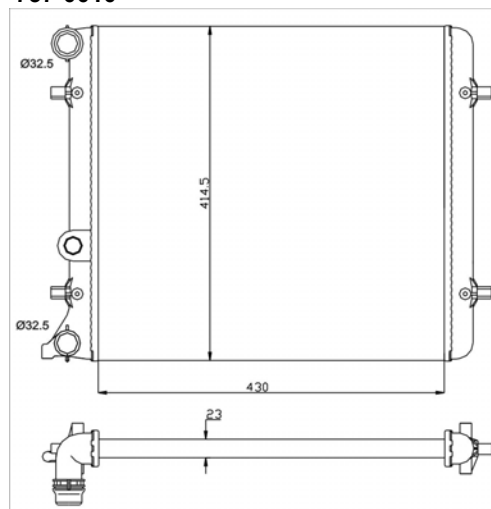

TYC 737-0010

Inlet 33 mm
Outlet 33 mm
Core 430x415x23
OE 1J0121253G

VOLKSWAGEN Golf IV (1J1/1J5) 08/1997 - 06/2006
SKODA Octavia (1U2/1U5) 09/1996 - 12/2010
SEAT Toledo II (1M2) 04/1999 - 05/2006
SEAT Leon (1M1) 11/1999 - 06/2006