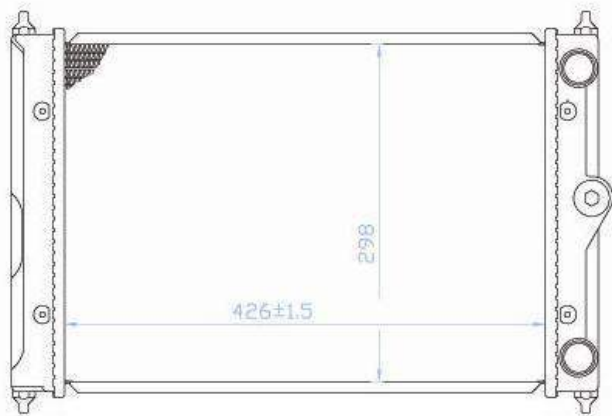

TYC 737-0044

Inlet 32 mm
Outlet 32 mm
Core 426x298x26
OE 867121253AB VOLKSWAGEN Polo (86C/80) 10/1981 - 09/1994
867121253L