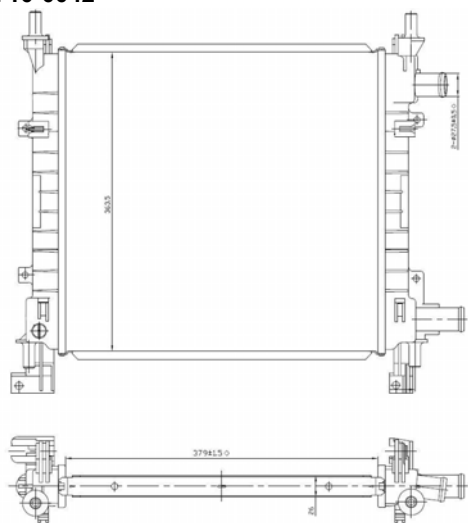

TYC 710-0040

Inlet 34 mm
 Outlet 34 mm
 Core 600x361x20 FORD Focus I (DAW/DBW/DNW) 10/1998 -
 OE 1132655 11/2004
 98AB8005DF 1093711

TYC 710-0042

Inlet 28 mm
 Outlet 28 mm
 Core 381x359x34 FORD Ka (RB) 09/1996 - 11/2008
 OE 1025533