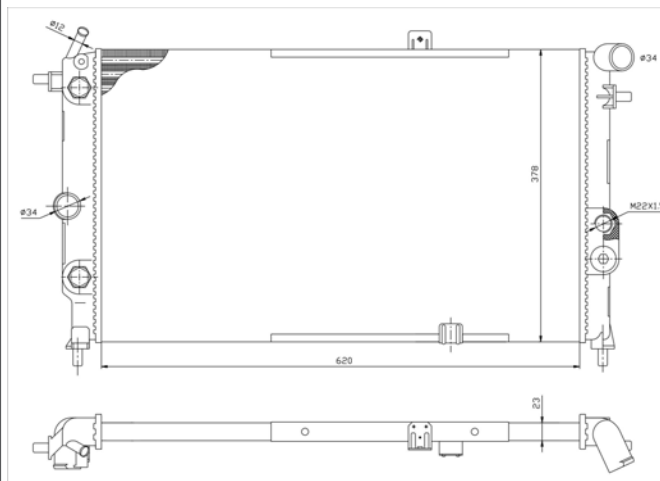

TYC 725-0001-R

Inlet 34 mm
 Outlet 34 mm
 Core 620x378x23
 OE 1300133 OPEL Vectra A (86/87/88/89) 04/1988 - 11/1995
 90443463 OPEL Calibra A (85) 06/1990 - 07/1997

TYC 725-0002

Inlet 34 mm
 Outlet 34 mm
 Core 585x349x32
 OE 1300148
 52459347 OPEL Astra F (51/52/53/54/55/56/57/58/59)
 1300147 09/1991 - 09/1998