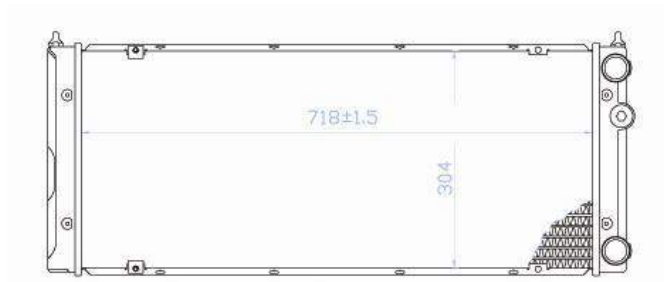

TYC 737-0020

Inlet 38 mm
Outlet 38 mm
Core 718x304x32
OE 353121253R
VOLKSWAGEN Passat (3A2/3A5) 02/1988 - 10/1996