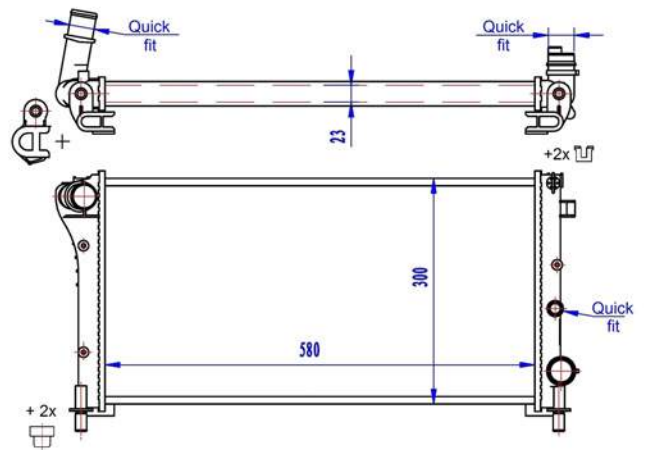

TYC 709-0024-R

Inlet 35 mm
Outlet 35 mm
Core 580x300x23
OE 46798743 FIAT Panda (169) 09/2003 -
51773193
51759806