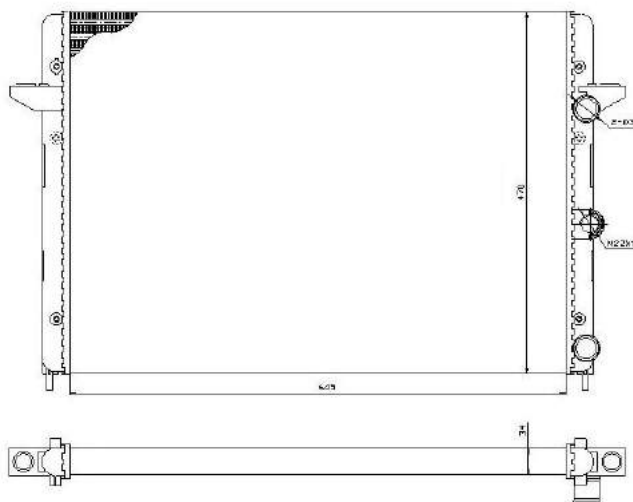

TYC 737-0005

Inlet 32 mm
 Outlet 32 mm
 Core 645x470x34
 OE 7M0121253D

VOLKSWAGEN Sharan (7M8/7M9/7M6) 05/1995 - 03/2010

TYC 737-0006

Inlet 33 mm
 Outlet 33 mm
 Core 632x466x32
 OE 7M3121253A

VOLKSWAGEN Sharan (7M8/7M9/7M6) 05/1995 - 03/2010
 SEAT Alhambra (7V) 04/1996 - 03/2010