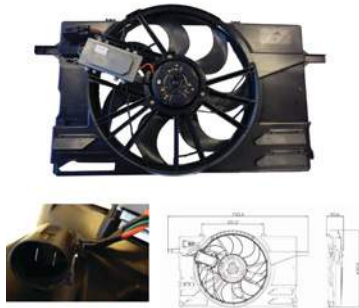

TYC 838-0007

Cooling Fan details

Blade diameter: 420 mm
Function: PULL FAN
OE 31261988

Connector details

Connector: OVAL PLUG
3-PINS
Speed Control: 2-SPEED
Extra remark:

Fitment:

VOLVO V50 (MW) 04/2004 -
VOLVO S40 II (MS) 01/2004 -
VOLVO C70 II 03/2006 -
VOLVO C30 10/2006 - 12/2012