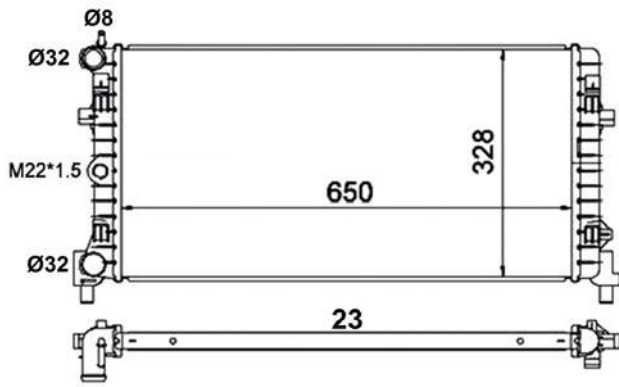

TYC 737-0064-R

Inlet 32 mm
Outlet 32 mm
Core 650x328x23
OE 6R0121253
6R0121253A
6R0121253L

VOLKSWAGEN Polo (6R) 06/2009 -
SKODA Roomster (5J) 03/2006 -
SKODA Rapid (NH) 07/2012 -
SKODA Fabia (NJ3/NJ5) 08/2014 -
SKODA Fabia 12/2006 - 12/2014