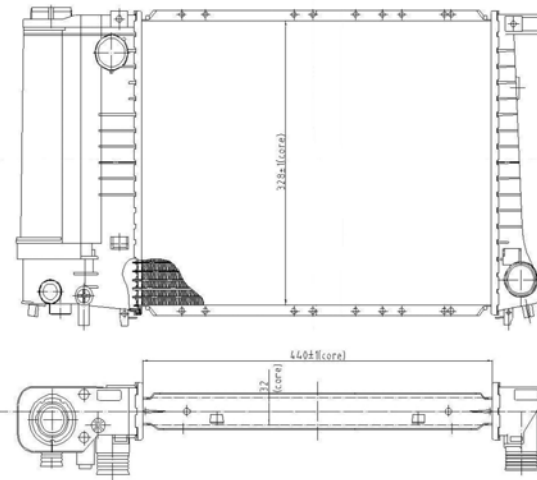

TYC 703-0003

Inlet 40 mm	BMW 5 Series (E34) 12/1987 - 01/1997
Outlet 40 mm	BMW 3 Series (CPE/CONV) (E36) 03/1992 - 04/1999
Core 440x328x32	BMW 3 Series (HB/SDN/WGN) (E36) 12/1990 - 08/2000
OE 17111719302	
17111723537