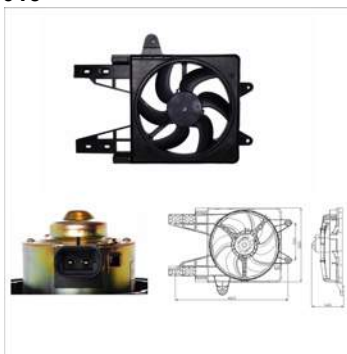

TYC 809-0013

Cooling Fan details

Blade diameter: 300 mm
Function: PULL FAN
OE 7741200

Connector details

Connector: OVAL PLUG
2-PINS
Speed Control: 1-SPEED
Extra remark:

Fitment:

LANCIA Y (840A) 11/1995 - 09/2003
FIAT Punto (176) 09/1993 - 09/1999