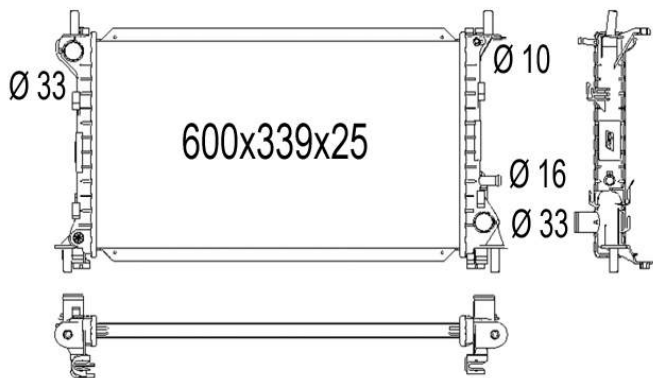

TYC 710-1001

Inlet 33 mm
Outlet 33 mm
Core 600x339x25
OE YS4Z8005BB FORD Focus I (DAW/DBW/DNW) 10/1998 -
98AB8005KF 11/2004