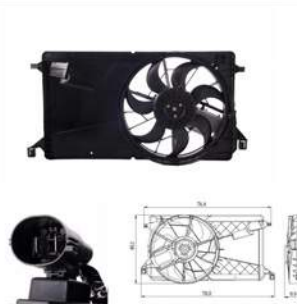

Cooling Fan details

Blade diameter: 390 mm
Function: PULL FAN
OE Z60215025G

Connector details

Connector: ROUND PLUG
3-PINS
Speed Control: MULTISPEED
Extra remark: