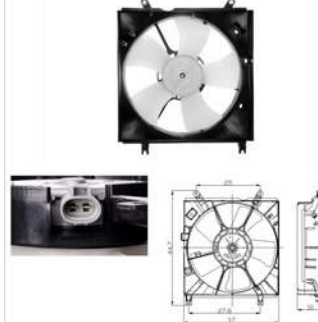

TYC 836-0008

Cooling Fan details

Blade diameter: 340 mm
Function: PULL FAN
OE 16711-28150
16363-23030
16361-23050

Connector details

Connector: OVAL PLUG
2-PINS
Speed Control: 1-SPEED
Extra remark:

Fitment:

TOYOTA Rav4 II (XA2) 06/2000 - 10/2005