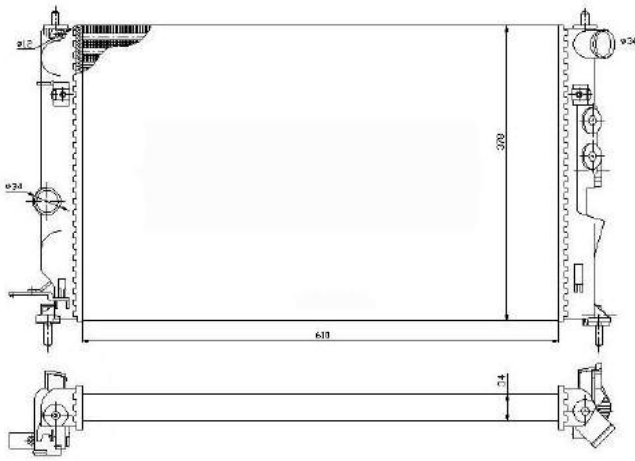

TYC 725-0027-R

Inlet 34 mm
Outlet 34 mm
Core 610x378x34
OE 1300185
52479098 OPEL Vectra B (31/36/38) 09/1995 - 07/2003