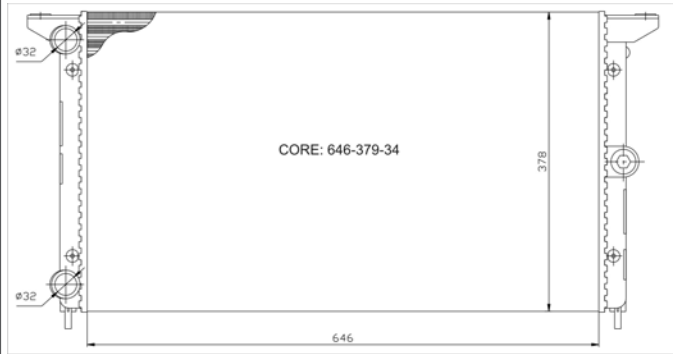

TYC 737-0014

Inlet 32 mm
Outlet 32 mm
Core 646x378x34
OE 7M0121253B

VOLKSWAGEN Sharan (7M8/7M9/7M6) 05/1995 - 03/2010