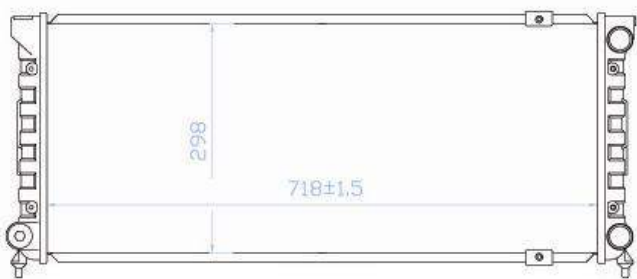

TYC 737-0003

Inlet 32 mm
Outlet 32 mm
Core 718x298x26
OE 357121253AB

VOLKSWAGEN Passat (3A2/3A5) 02/1988 - 10/1996