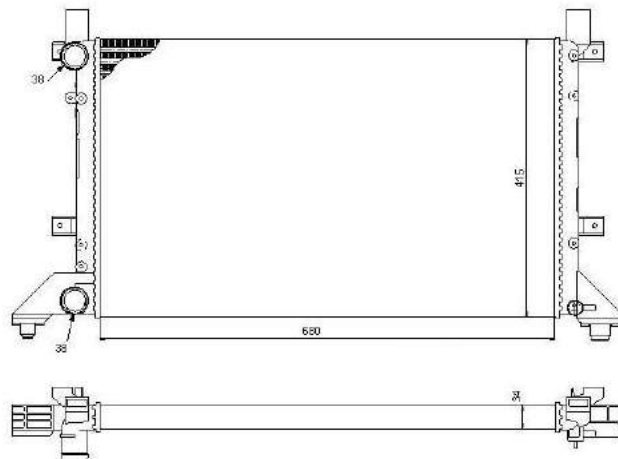

TYC 737-0056

Inlet 38 mm
Outlet 38 mm
Core 680x415x34 VOLKSWAGEN LT 28-46 II (2DM/2DX) 04/1996 -
OE 2D0121253 07/2006
2D0121253B