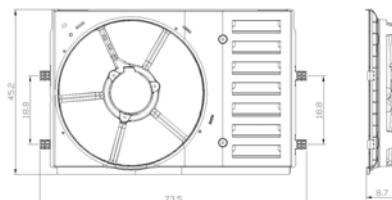

TYC 837-0032

Cooling Fan details

Blade diameter: 295 mm
Function: PULL FAN
OE 1K0959455Q

Connector details

Connector: OVAL PLUG
2-PINS
Speed Control: 1-SPEED
Extra remark:

Fitment (most important models):

VOLKSWAGEN Touran (1T3) 05/2010 -
VOLKSWAGEN Touran (1T1/1T2) 02/2003 - 05/2010
VOLKSWAGEN Tiguan (5N) 09/2007 -
VOLKSWAGEN Scirocco (137) 05/2008 -
VOLKSWAGEN Passat CC (357) 06/2008 - 01/2012

TYC 837-0033-1

Cooling Fan details

Blade diameter:
Function:
OE

Connector details

Connector:
Speed Control:
Extra remark:

Fitment (most important models):

VOLKSWAGEN Polo (6R) 06/2009 -
SKODA Roomster (5J) 03/2006 -
SKODA Rapid 07/2012 -
SKODA Fabia 12/2006 - 12/2014
SEAT Toledo IV (KG3) 07/2012 -

TYC 837-0034-1

Cooling Fan details

Blade diameter:
Function:
OE

Connector details

Connector:
Speed Control:
Extra remark:

Fitment (most important models):

VOLKSWAGEN Polo (6R) 06/2009 -
SKODA Roomster (5J) 03/2006 -
SKODA Rapid 07/2012 -
SKODA Fabia 12/2006 - 12/2014
SEAT Toledo IV (KG3) 07/2012 -

TYC 837-0035-1

Cooling Fan details

Blade diameter:
Function:
OE

Connector details

Connector:
Speed Control:
Extra remark:

Fitment (most important models):

VOLKSWAGEN Polo (6R) 06/2009 -
SKODA Roomster (5J) 03/2006 -
SKODA Rapid 07/2012 -
SKODA Fabia 12/2006 - 12/2014
SEAT Toledo IV (KG3) 07/2012 -

TYC 837-0036

Cooling Fan details

Blade diameter: 390 mm
Function: PULL FAN
OE 6Q0959455AD

Connector details

Connector: OVAL PLUG
3-PINS
Speed Control: 2-SPEED
Extra remark:

Fitment (most important models):

VOLKSWAGEN Polo (6R) 06/2009 -
SKODA Roomster (5J) 03/2006 -
SKODA Rapid 07/2012 -
SKODA Fabia 12/2006 - 12/2014
SEAT Toledo IV (KG3) 07/2012 -

TYC 837-0037

Cooling Fan details

Blade diameter: 390 mm
Function: PULL FAN
OE 6Q0959455AE

Connector details