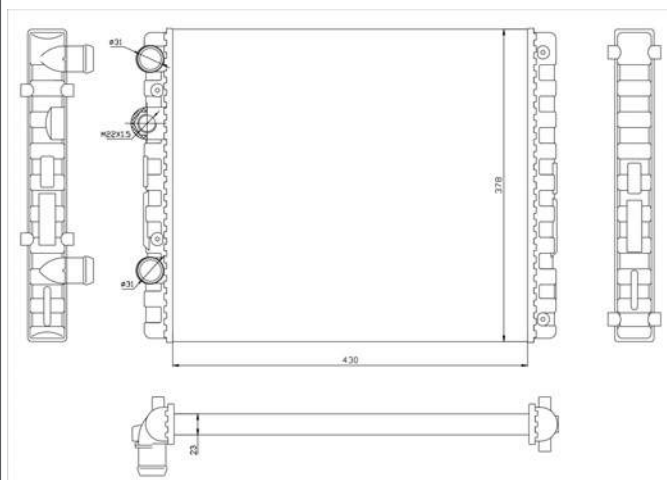

TYC 737-0040

Inlet 32 mm
Outlet 32 mm
Core 430x378x34
OE 6N0121253K
OE 6N0121253AE
VOLKSWAGEN Polo (6N2) 10/1999 - 10/2001
VOLKSWAGEN Polo (6N1) 10/1994 - 10/1999
VOLKSWAGEN Lupo (6X1/6E1) 09/1998 - 07/2005
SEAT Arosa (6H) 05/1997 - 06/2004