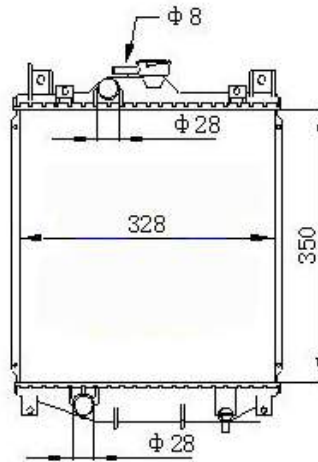

TYC 735-0031

Inlet 28 mm
Outlet 28 mm
Core 328x350x16
OE 1770080E00

SUZUKI Swift II (EA/MA/AH/AJ) 03/1989 - 12/2004