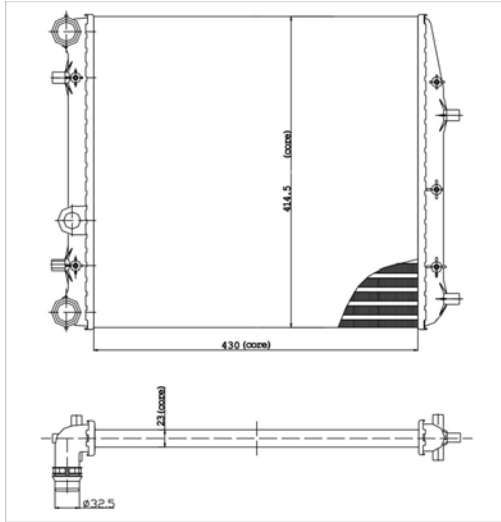

TYC 737-0013

Inlet 33 mm
Outlet 33 mm
Core 430x415x23
OE 6Q0121253J

VOLKSWAGEN Polo (9N) 10/2001 - 06/2009
SKODA Fabia (6Y2/6Y3/6Y5) 08/1999 - 03/2008
SEAT Ibiza IV (6L1) 02/2002 - 11/2009
SEAT Cordoba (6L2) 09/2002 - 11/2009