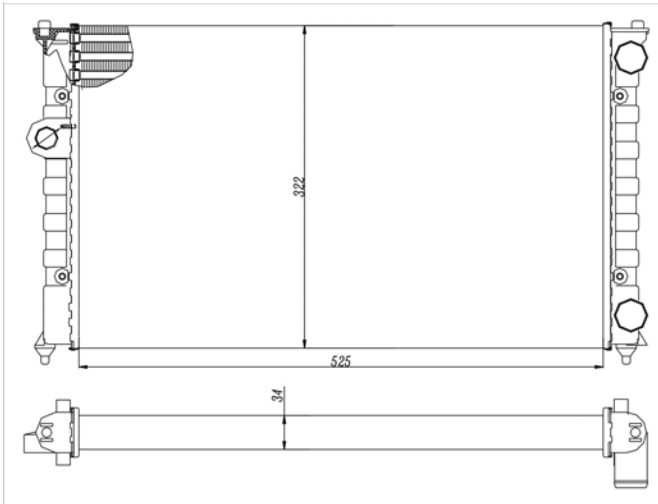

TYC 737-0016

Inlet 32 mm
Outlet 32 mm
Core 525x322x34
OE 1H0121253R

VOLKSWAGEN Vento (1H2) 11/1991 - 09/1998
VOLKSWAGEN Golf III (1H1/1H5) 08/1991 - 04/1999