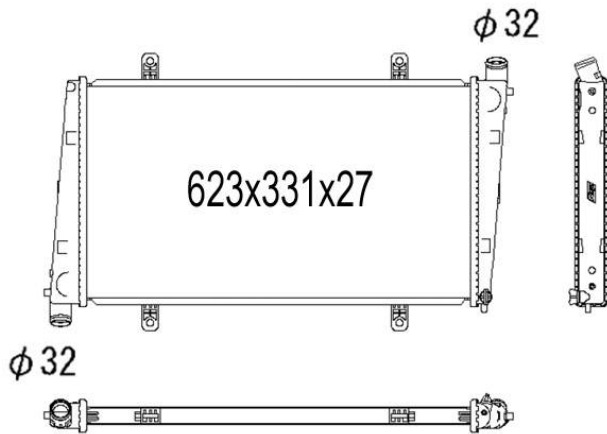

TYC 738-1001

Inlet 32 mm
Outlet 32 mm
Core 623x331x27
OE 8602117
8602116

VOLVO V40 I (VW) 07/1995 - 06/2004
VOLVO S40 I (VS) 07/1995 - 12/2003