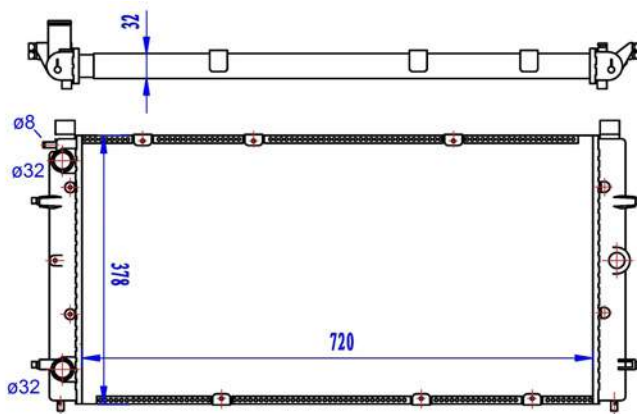

TYC 737-0059-R

Inlet 32 mm
Outlet 32 mm
Core 720x378x32
OE 701121253F
701121253D
701121253K

VOLKSWAGEN Transporter/Multivan T4 (70X/7D) 07/1990 - 03/2003