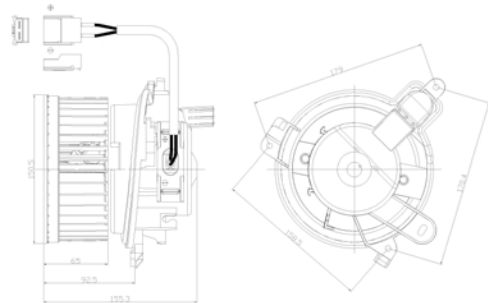

TYC 505-0002

Blower details		Connector details	
OE	644195	Connector:	Power:

Fitment:

PEUGEOT Partner (5/5F) 04/1996 - 03/2008
PEUGEOT 306 (7A/7B/7C/7E/N3/N5) 04/1993 - 04/2002
CITROËN ZX (N2) 03/1991 - 10/1997
CITROËN Berlingo (M/MF) 07/1996 - 04/2008