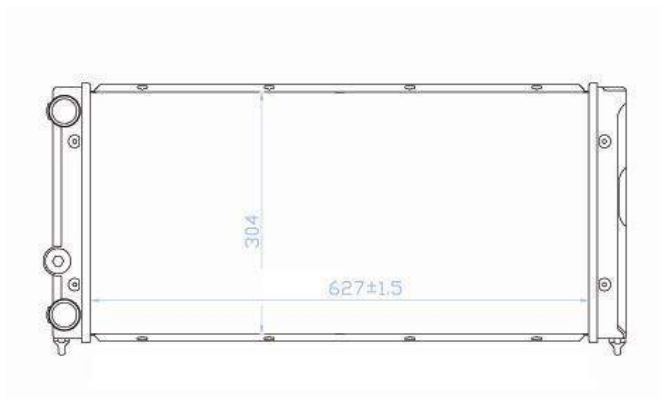

TYC 737-0035

Inlet 38 mm
Outlet 38 mm
Core 627x304x32
OE 353121253N
VOLKSWAGEN Passat (3A2/3A5) 02/1988 - 10/1996