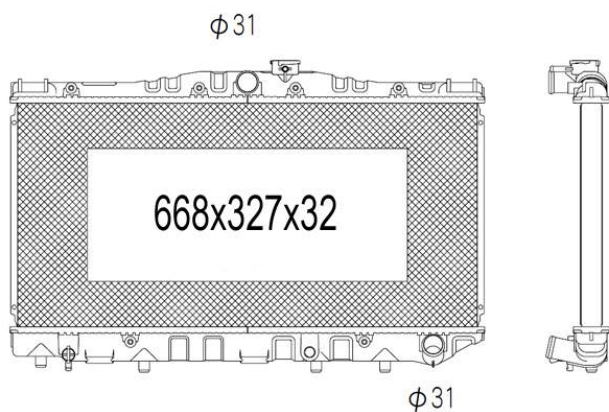

TYC 736-1030

Inlet 31 mm
Outlet 31 mm
Core 668x327x32
OE 1640064140
1640064170
1640064060

TOYOTA Corolla (E9) 05/1987 - 06/1993
TOYOTA Corolla (E8) 06/1983 - 05/1988
TOYOTA Carina II (T17) 12/1987 - 06/1993
TOYOTA Carina II (T15) 10/1983 - 05/1988
TOYOTA Camry (V1) 02/1983 - 01/1988