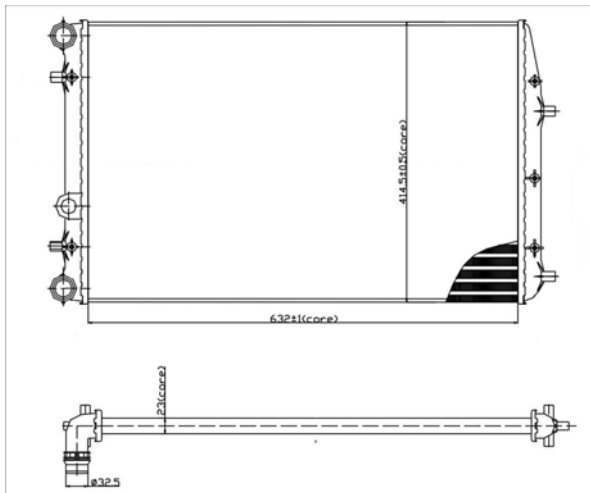

TYC 737-0041

Inlet 33 mm
Outlet 33 mm
Core 632x415x23
OE 6Q0121253L VOLKSWAGEN Polo (9N) 10/2001 - 06/2009
6Q0121253M VOLKSWAGEN Fox (5Z1) 04/2005 -
6Q0121253Q SKODA Fabia (6Y2/6Y3/6Y5) 08/1999 - 03/2008
SEAT Ibiza IV (6L1) 02/2002 - 11/2009
SEAT Cordoba (6L2) 09/2002 - 11/2009