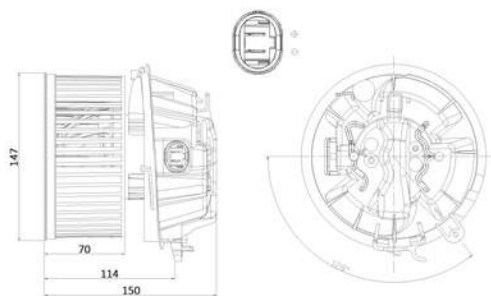

TYC 503-0004

Blower details		Connector details	
OE	64116933910	Connector:	Power:

Fitment:

BMW 6 Series (E63/E64) 01/2004 -
BMW 5 Series (E60/E61) 07/2003 - 09/2010

TYC 505-0001

Blower details		Connector details	
OE	6441Q6	Connector:	Power: