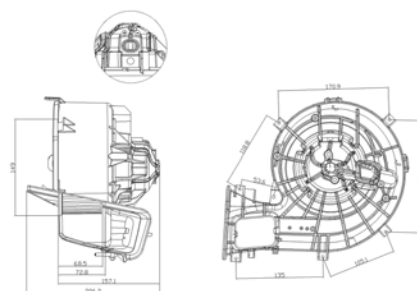

TYC 530-0001

Blower details

OE 12799558
13250117

Connector details

Connector:
Power: 324 W

Fitment:

SAAB 9-3 (YS3F) 09/2002 -
SAAB 9-3 (YS3D) 02/1998 - 09/2002
SAAB 900 II 07/1993 - 02/1998