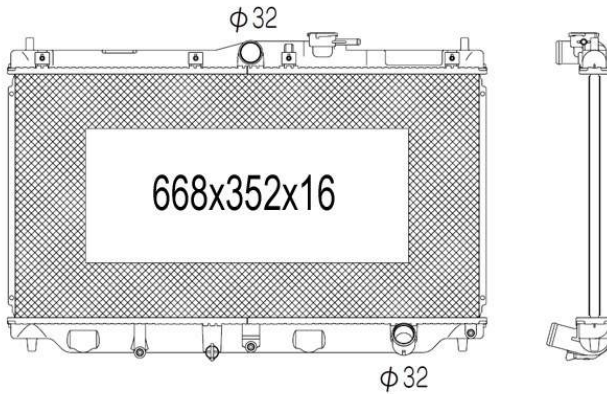

TYC 712-1007

Inlet 32 mm
Outlet 32 mm
Core 668x352x16
OE 19010PT0003
19010PT1003
19010PT1004 ROVER 600 (RH) 08/1993 - 02/1999
HONDA Accord V (CC7/CD/CE) 03/1993 - 10/1998
HONDA Accord IV Coupe (CC1) 01/1992 - 09/1993