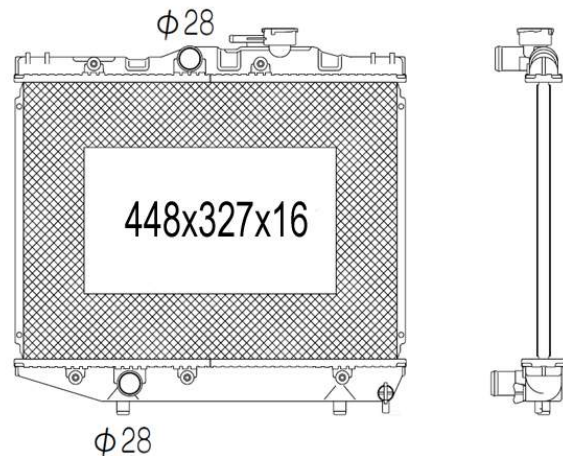

TYC 736-1029

Inlet 28 mm
Outlet 28 mm
Core 448x327x16
OE 1640010010
1640010030
1640010011

TOYOTA Starlet (P7) 10/1984 - 12/1989