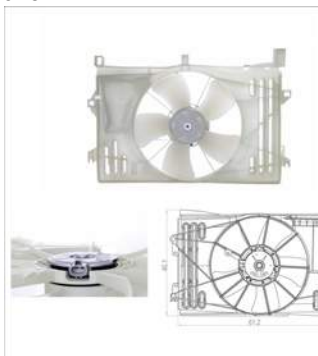

TYC 836-0013

Cooling Fan details

Blade diameter: 360 mm
Function: PULL FAN
OE 16711-0D060
16363-23020
16361-0D070

Connector details

Connector: OVAL PLUG
2-PINS
Speed Control: 1-SPEED
Extra remark:

Fitment:

TOYOTA Corolla (E12) 11/2001 - 02/2007