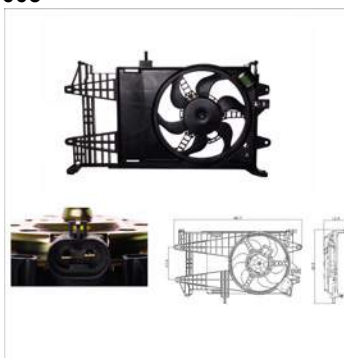

Cooling Fan details

Blade diameter: 315 mm
Function: PULL FAN
OE 51738360

Connector details

Connector: OVAL PLUG
2-PINS
Speed Control: 2-SPEED
Extra remark:

Fitment:

LANCIA Ypsilon (843) 10/2003 - 12/2011
FIAT Punto (188) 09/1999 -
FIAT Idea 12/2003 -