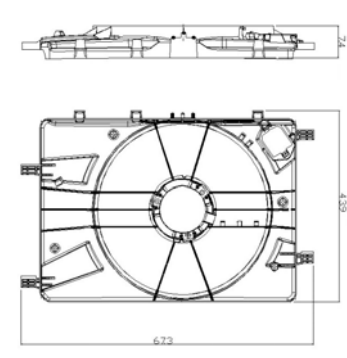

TYC 825-0016-1

Cooling Fan details

Blade diameter:
Function:
OE

Connector details

Connector:
Speed Control:
Extra remark:

Fitment:

OPEL Astra J 12/2009 -