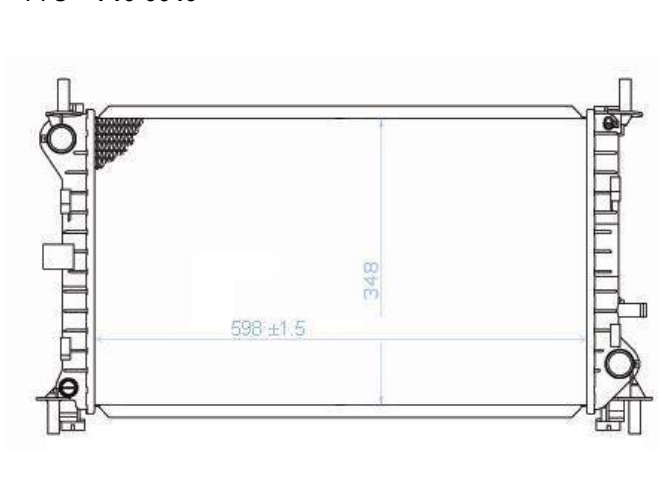

TYC 710-0040

Inlet 34 mm
Outlet 34 mm
Core 600x361x20 FORD Focus I (DAW/DBW/DNW) 10/1998 -
OE 1132655 11/2004
98AB8005DF 1093711