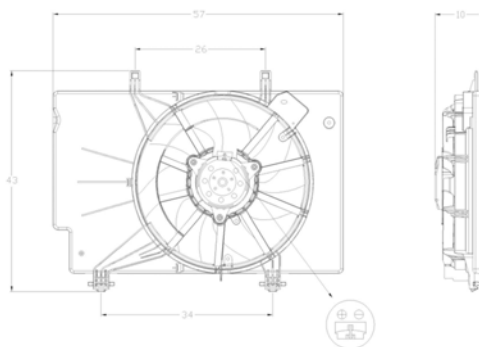

TYC 810-0042

Cooling Fan details

Blade diameter: 340 mm
Function: PULL FAN
OE 1557572

Connector details

Connector: OVAL PLUG
2-PINS
Speed Control: 1-SPEED
Extra remark:

Fitment:

FORD Fiesta VI 10/2008 -