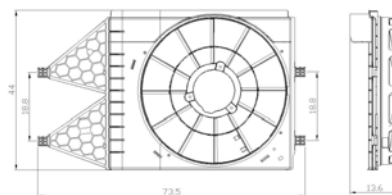

Cooling Fan details

Blade diameter:
Function:
OE

Connector details

Connector:
Speed Control:
Extra remark:

Fitment (most important models):

VOLKSWAGEN Polo (6R) 06/2009 -
SKODA Roomster (5J) 03/2006 -
SKODA Rapid 07/2012 -
SKODA Fabia 12/2006 - 12/2014
SEAT Toledo IV (KG3) 07/2012 -

TYC 837-0034-1