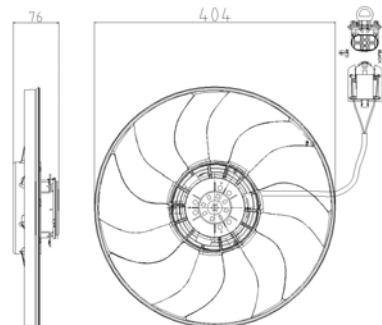

TYC 825-0020

Cooling Fan details

Blade diameter: 400mm
Function: PULL FAN
OE 1341076

Connector details

Connector: OVAL PLUG
4-PINS
Speed Control: MULTISPEED
Extra remark:

Fitment:

OPEL Astra J 12/2009 -