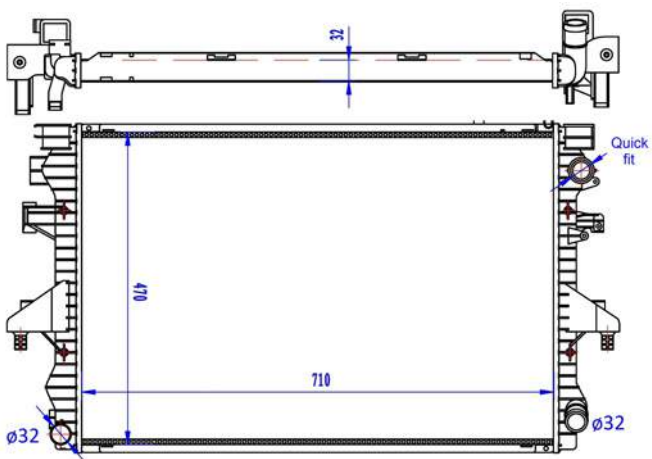

TYC 737-0060-R

Inlet 32 mm
Outlet 32 mm
Core 710x470x32
OE 7H0121253G
7H0121253J

VOLKSWAGEN Transporter/Multivan T5 (7E/7F/7J/7H) 04/2003 -