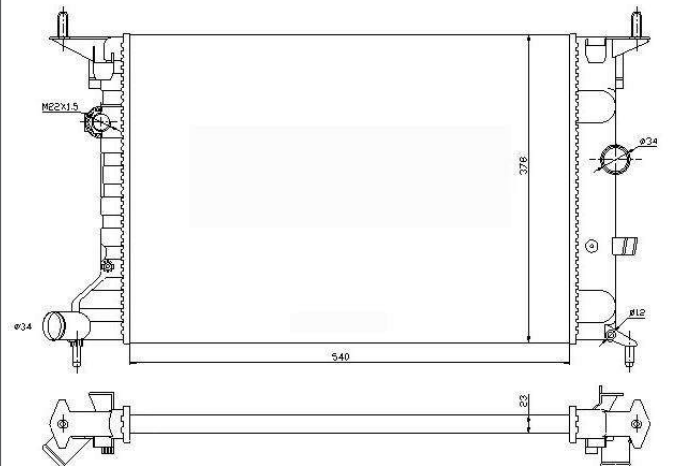

TYC 725-0026-R

Inlet 34 mm
Outlet 34 mm
Core 540x378x23
OE 90528302

OPEL Vectra B (31/36/38) 09/1995 - 07/2003