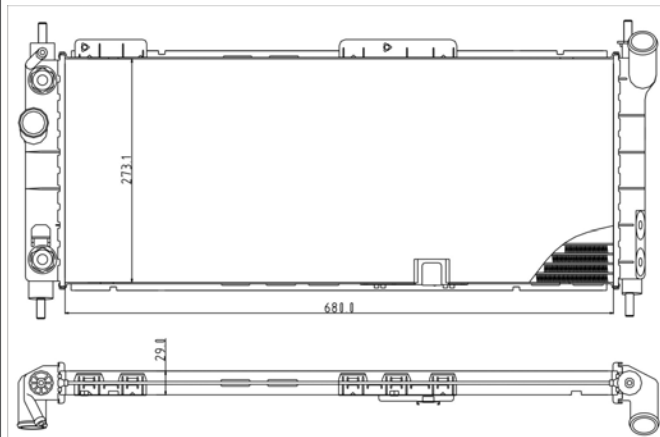

TYC 725-0003

Inlet 35 mm
Outlet 35 mm
Core 680x273x29
OE 1300153
52459322 OPEL Tigra A (95) 07/1994 - 12/2000
1300152 OPEL Corsa B (73/78/79/F35) 03/1993 - 09/2000