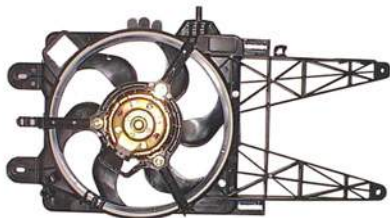

TYC 809-1027

Cooling Fan details

Blade diameter: 315 mm
Function: PULL FAN
OE 46524608

Connector details

Connector: OVAL PLUG
2-PINS
Speed Control: 1-SPEED
Extra remark:

Fitment:

FIAT Punto (188) 09/1999 -