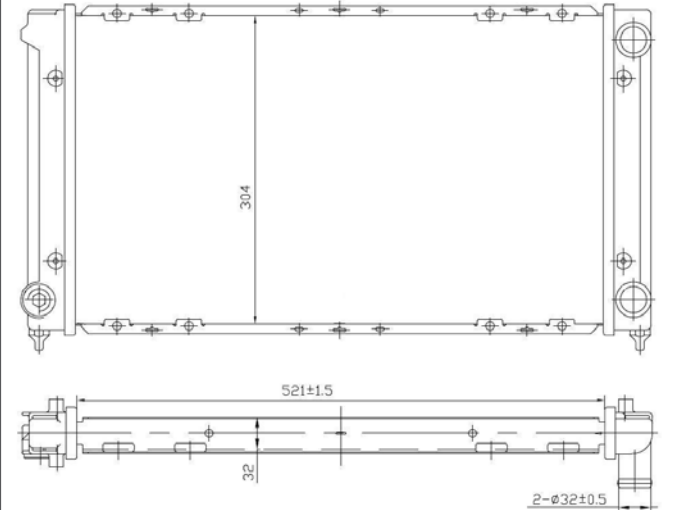

TYC 737-0019

Inlet 32 mm
Outlet 32 mm
Core 521x304x32
OE 353121253AL

VOLKSWAGEN Passat (3A2/3A5) 02/1988 - 10/1996