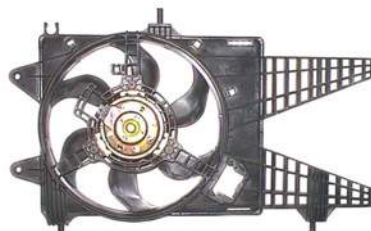

Cooling Fan details

Blade diameter: 315 mm
Function: PULL FAN
OE 51708004

Connector details

Connector: OVAL PLUG
2-PINS
Speed Control: 1-SPEED
Extra remark:

Fitment:

LANCIA Ypsilon (843) 10/2003 - 12/2011
LANCIA Musa (350) 10/2004 -
FIAT Punto (188) 09/1999 -
FIAT Idea 12/2003 -