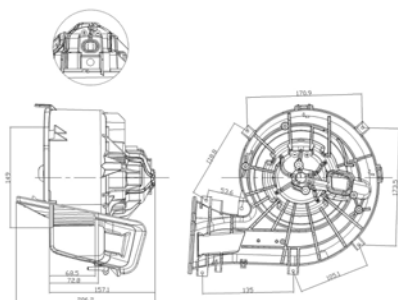

TYC 521-0006

No picture available

Blower details		Connector details
OE	0018305608 0008352285 0018305708	Connector: Power:
Fitment:		
MERCEDES-BENZ Sprinter (901/902/903/904/905) 01/1995 - 05/2006		

TYC 521-0007

No picture available

Blower details		Connector details
OE	0028301508	Connector: Power:
Fitment:		
MERCEDES-BENZ Vito / V-Class (638) 02/1996 - 08/2003		

TYC 521-0008

No picture available

Blower details		Connector details
OE	0028301608 0038300308	Connector: Power:
Fitment:		
MERCEDES-BENZ Vito / V-Class (638) 02/1996 - 08/2003		

TYC 521-0009

No picture available

Blower details		Connector details
OE	A2028209342 2028209342	Connector: Power:
Fitment:		
MERCEDES-BENZ SLK (R170) 04/1996 - 04/2004 MERCEDES-BENZ CLK-Class (C208/A208) 06/1997 - 07/2002 MERCEDES-BENZ C-Class (W202/S202) 03/1993 - 03/2001		

TYC 525-0001

Blower details		Connector details
OE	1845118 1845099 93191900 93181056 09192934 09117605 1845002 1845099	Connector: Power:
Fitment:		
SAAB 9-3 (YS3F) 09/2002 - OPEL Vectra C 04/2002 - 07/2008 OPEL Signum 05/2003 - OPEL Astra H 03/2004 - 07/2010 OPEL Astra G (F35/F48/F69/F70) 02/1998 - 01/2005		

TYC 525-0002

No picture available

Blower details		Connector details
OE	1845222 24436989	Connector: Power:
Fitment:		
OPEL Tigra B Twin-top 06/2004 - OPEL Corsa C (F08/F68) 09/2000 - 06/2006 OPEL Combo 10/2001 -