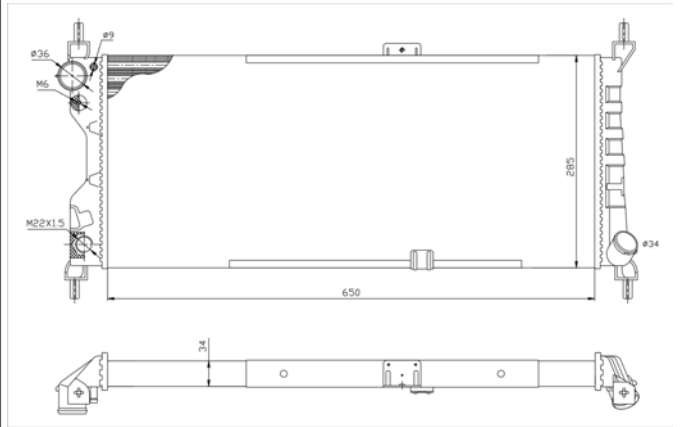

TYC 725-0019-R

Inlet 34 mm
Outlet 34 mm
Core 650x285x34
OE 1300151
90410049

OPEL Corsa B (73/78/79/F35) 03/1993 - 09/2000
OPEL Combo (71) 07/1994 - 10/2001