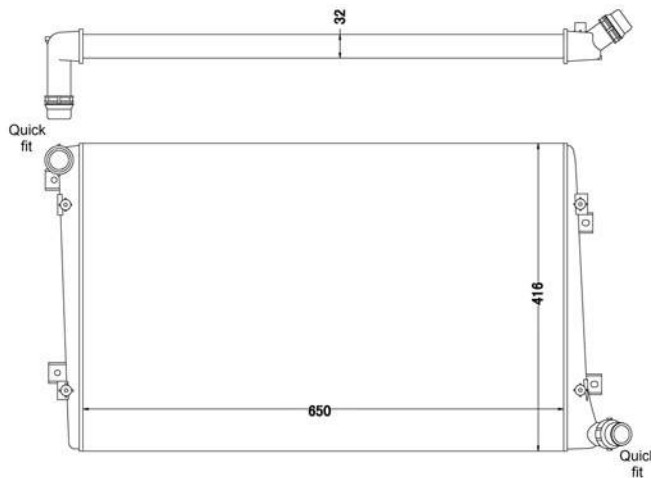

TYC 737-0063-R

Inlet 32 mm
Outlet 32 mm
Core 650x416x32
OE 1K0121251AK
1K0121251AM
3C0121253S

VOLKSWAGEN Touran (1T1/1T2) 02/2003 - 05/2010
VOLKSWAGEN Passat (3C2/3C5) 03/2005 - 11/2010
VOLKSWAGEN Jetta III (1K2) 08/2005 - 10/2010