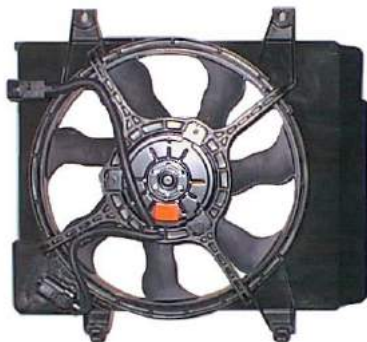

TYC 817-1002

Cooling Fan details

Blade diameter: 335 mm
Function: PULL FAN
OE 25380-07100

Connector details

Connector: 3-PINS
Speed Control: 3-PINS
Extra remark:

Fitment:

KIA Picanto (BA) 04/2004 -

TYC 820-0001