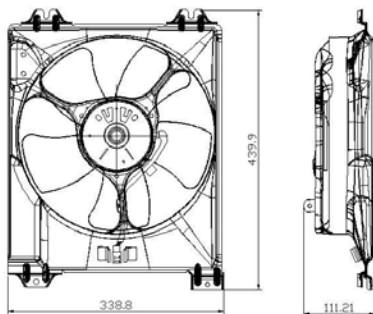

TYC 809-0016

Cooling Fan details

Blade diameter:
Function: PULL FAN
OE 71746873
71746872
71746871

Connector details

Connector: 2-PINS
Speed Control: 1-SPEED
Extra remark:

Fitment:

SUZUKI SX4 (GY) 06/2006 -
FIAT Sedici 06/2006 -