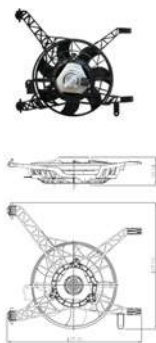

TYC 810-0041

**Cooling Fan details**

Blade diameter: 285 mm
Function: PUSH FAN
OE 1541277

Connector details

Connector: OVAL PLUG
2-PINS
Speed Control: 1-SPEED
Extra remark:

Fitment:

FORD Fiesta VI 10/2008 -