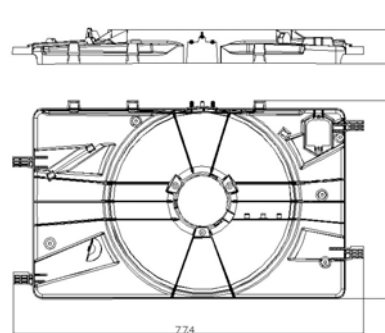

TYC 825-0018-1

Cooling Fan details

Blade diameter:
Function:
OE

Connector details

Connector:
Speed Control:
Extra remark:

Fitment:

OPEL Astra J 12/2009 -