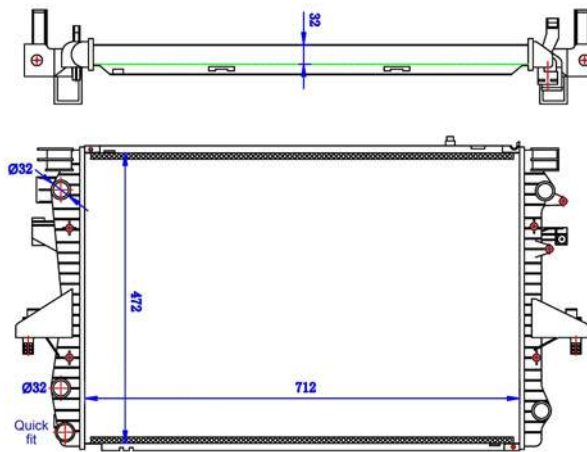

TYC 737-0061-R

Inlet 32 mm
Outlet 32 mm
Core 712x472x32
OE 7H0121253F
7H0121253H
7H0121253K

VOLKSWAGEN Transporter/Multivan T5 (7E/7F/7J/7H) 04/2003 -