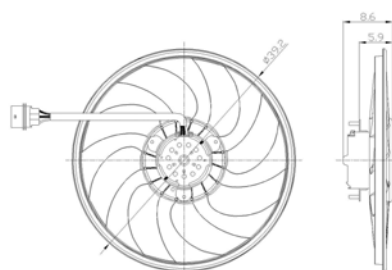

Cooling Fan details

Blade diameter: 390 mm
Function: PULL FAN
OE 6Q0959455AE

Connector details

Connector: FLAT PLUG
3-PINS
Speed Control: 2-SPEED
Extra remark:

Fitment (most important models):

VOLKSWAGEN Polo (9N) 10/2001 - 06/2009
VOLKSWAGEN Fox (5Z1) 04/2005 -
SKODA Roomster (5J) 03/2006 -
SKODA Fabia 12/2006 - 12/2014
SKODA Fabia (6Y2/6Y3/6Y5) 08/1999 - 03/2008