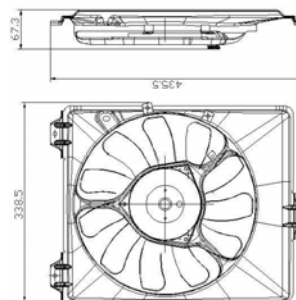

TYC 809-0017

Cooling Fan details

Blade diameter:
Function: PULL FAN
OE 71746876
71746875
71746874

Connector details

Connector: 2-PINS
Speed Control: 1-SPEED
Extra remark:

Fitment:

SUZUKI SX4 (GY) 06/2006 -
FIAT Sedici 06/2006 -