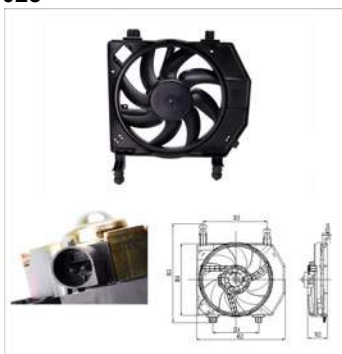

TYC 810-0028

Cooling Fan details

Blade diameter: 360 mm
Function: PULL FAN
OE 1118160

Connector details

Connector: ROUND PLUG
2-PINS
Speed Control: 1-SPEED
Extra remark:

Fitment:

FORD Puma (EC_) 03/1997 - 06/2002
FORD Fiesta IV (JA/JB) 08/1995 - 03/2002