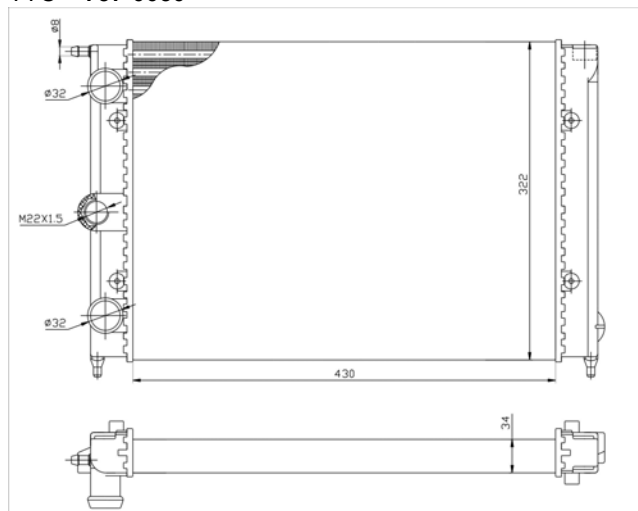

TYC 737-0050

Inlet 32 mm
Outlet 32 mm
Core 430x322x34 VOLKSWAGEN Scirocco (53B) 08/1980 -
OE 171121253CJ 07/1992
VOLKSWAGEN Santana (32B) 08/1981 - 12/1985
VOLKSWAGEN Polo (86C/80) 10/1981 - 09/1994
VOLKSWAGEN Passat (32B) 08/1980 - 12/1988