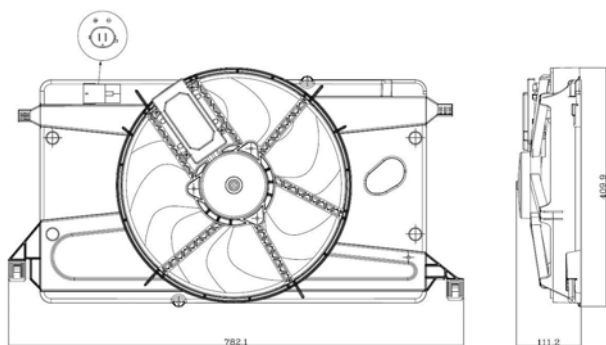

Fitment:

MAZDA 3 (BK) 10/2003 - 12/2009

TYC 820-0002

**Cooling Fan details**

Blade diameter: 390 mm
Function: PULL FAN
OE Z60115025B

Connector details

Connector: OVAL PLUG
3-PINS
Speed Control: MULTISPEED
Extra remark: