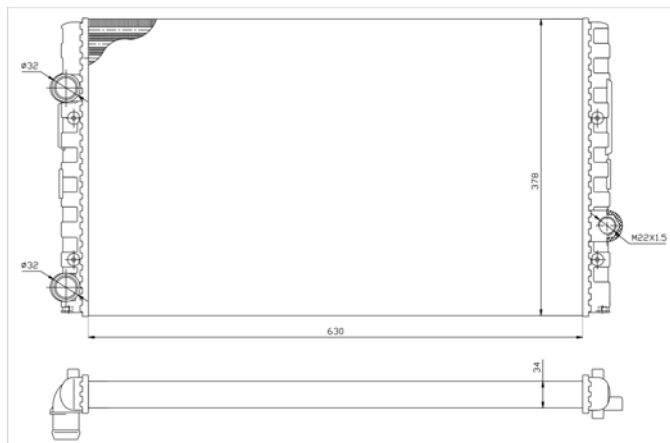

TYC 737-0051-R

Inlet 32 mm
Outlet 32 mm
Core 630x378x34 VOLKSWAGEN Vento (1H2) 11/1991 - 09/1998
OE 1H0121253BC VOLKSWAGEN Golf III (1H1/1H5) 08/1991 -
04/1999