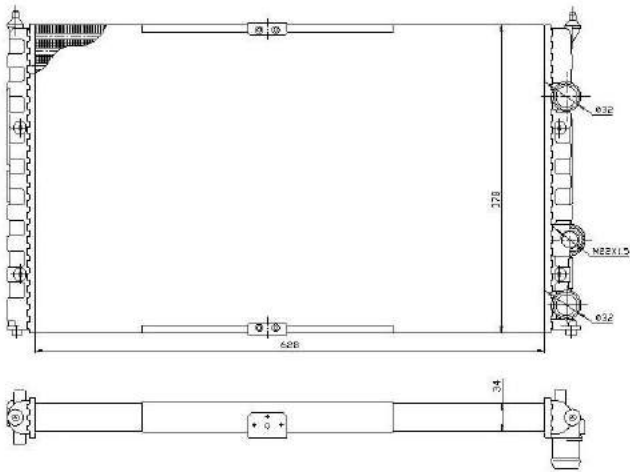

TYC 737-0057

Inlet 32 mm
Outlet 32 mm
Core 628x378x34
OE 6K0121253AS

VOLKSWAGEN Polo classic/variant (6KV2/6KV5) 11/1995 - 07/2002
VOLKSWAGEN Caddy II (9K/9U) 11/1995 - 02/2004
SEAT Inca (6K9) 11/1995 - 06/2003