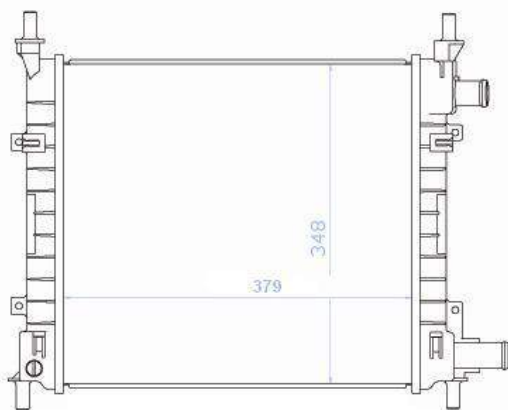

TYC 710-0043

Inlet 28 mm
Outlet 28 mm
Core 379x348x16
OE 1098775
XS5H8005EA
1056616 FORD Ka (RB) 09/1996 - 11/2008