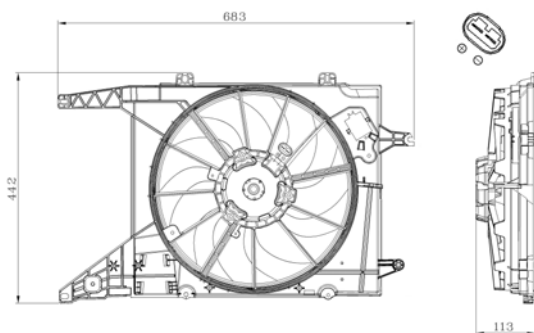

TYC 828-0002

Cooling Fan details

Blade diameter: 380 mm
Function: PULL FAN
OE 8200765566

Connector details

Connector: OVAL PLUG
2-PINS
Speed Control: 1-SPEED
Extra remark:

Fitment:

DACIA Sandero (B90) 06/2008 -
DACIA Logan (LS/KS/US/FS) 09/2004 -

TYC 828-0004

No picture
available

Cooling Fan details

Blade diameter: 380 mm
Function: PULL FAN
OE 7701054966
7701054967

Connector details

Connector: OVAL PLUG
2-PINS
Speed Control: 1-SPEED
Extra remark:

Fitment:

RENAULT Scenic II (JM) 06/2003 -
RENAULT Megane II (BM/CM/LM/KM) 11/2002 - 10/2008