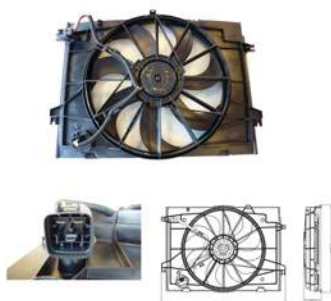

TYC 817-0001

Cooling Fan details

Blade diameter: 470 mm
Function: PULL FAN
OE 25380-1F251

Connector details

Connector: SQUARE PLUG
3-PINS
Speed Control: 2-SPEED
Extra remark:

Fitment:

KIA Sportage (JE) 09/2004 - 06/2010
HYUNDAI Tucson (JM) 08/2004 - 03/2010