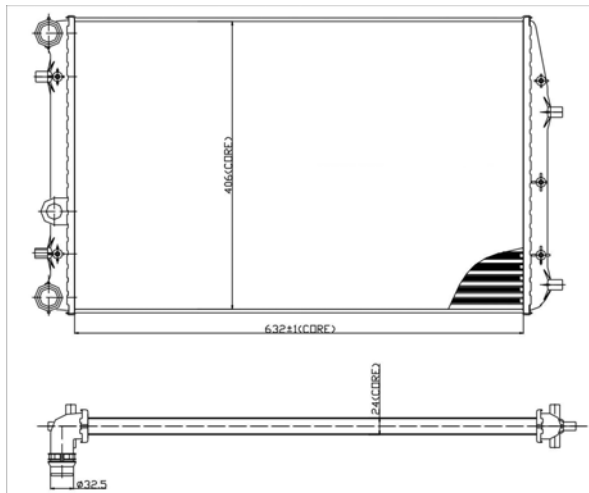

TYC 737-0042

Inlet 33 mm
Outlet 33 mm
Core 632x406x24 VOLKSWAGEN Polo (9N) 10/2001 - 06/2009
OE 6Q0121253L VOLKSWAGEN Fox (5Z1) 04/2005 -
6Q0121253M SKODA Fabia (6Y2/6Y3/6Y5) 08/1999 - 03/2008
6Q0121253Q SEAT Ibiza IV (6L1) 02/2002 - 11/2009
SEAT Cordoba (6L2) 09/2002 - 11/2009