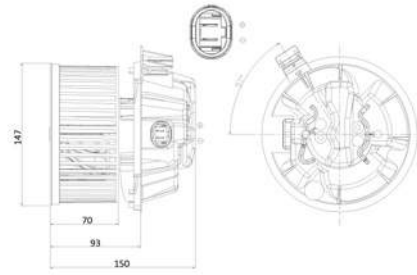

**Blower details**

OE 7701060014/ 7701060015

Connector details

Connector:
Power:

Fitment:

RENAULT Modus (F/JP) 12/2004 -

TYC 528-0002

**Blower details**