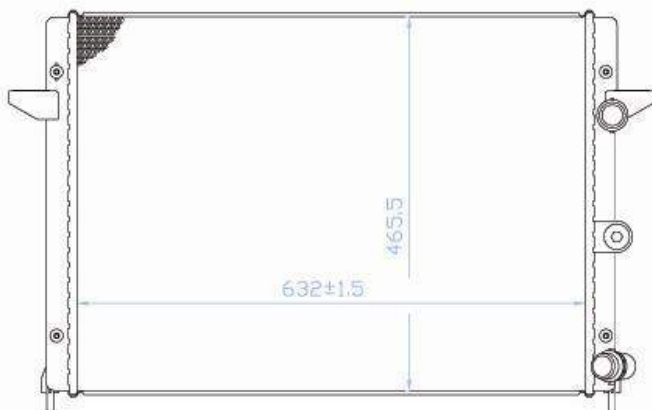

TYC 737-0005

Inlet 32 mm
 Outlet 32 mm
 Core 645x470x34
 OE 7M0121253D

VOLKSWAGEN Sharan (7M8/7M9/7M6) 05/1995 - 03/2010

TYC 737-0006

Inlet 33 mm
 Outlet 33 mm
 Core 632x466x32
 OE 7M3121253A

VOLKSWAGEN Sharan (7M8/7M9/7M6) 05/1995 - 03/2010
 SEAT Alhambra (7V) 04/1996 - 03/2010