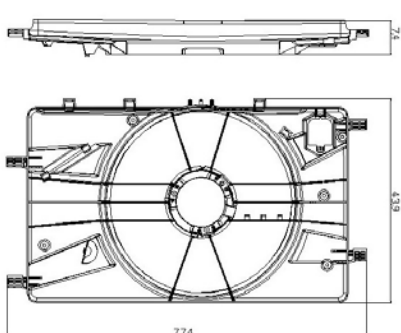

TYC 825-0017-1

Cooling Fan details

Blade diameter:
Function:
OE

Connector details

Connector:
Speed Control:
Extra remark:

Fitment:

OPEL Astra J 12/2009 -