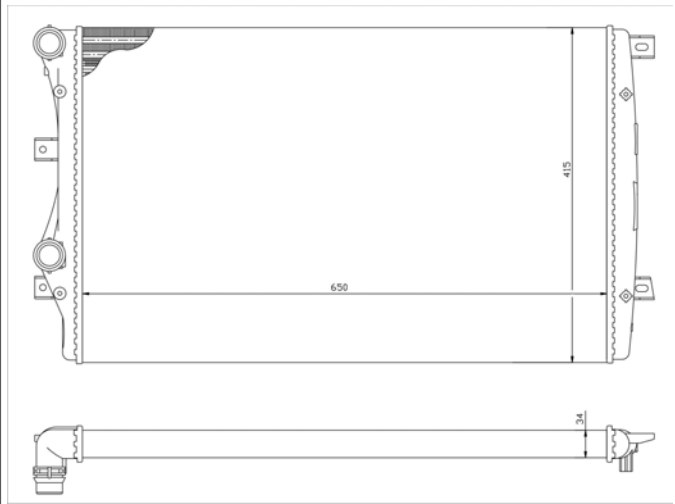

TYC 737-0017-R

Inlet 33 mm
Outlet 33 mm
Core 650x415x34
OE 1K0121253H

VOLKSWAGEN Touran (1T1/1T2) 02/2003 - 05/2010
VOLKSWAGEN Passat (3C2/3C5) 03/2005 - 11/2010