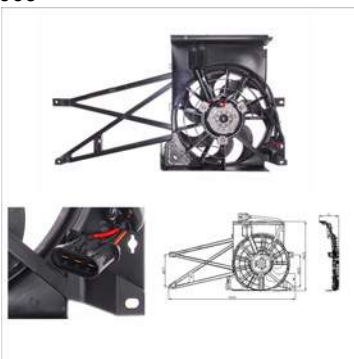

TYC 825-0009

Cooling Fan details

Blade diameter: 315 mm
Function: PUSH FAN
OE 52464704
52464739

Connector details

Connector: OVAL PLUG
3-PINS
Speed Control: 2-SPEED
Extra remark:

Fitment:

OPEL Vectra B (31/36/38) 09/1995 - 07/2003