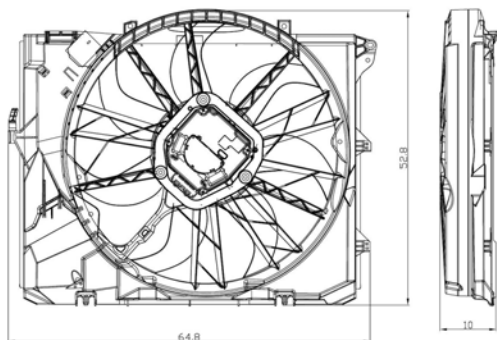

TYC 803-0012

Cooling Fan details

Blade diameter: 480 mm
Function: PULL FAN
OE 17427563259

Connector details

Connector: SQUARE PLUG
3-PINS
Speed Control: MULTISPEED
Extra remark:

Fitment:

BMW X1 (E84) 10/2009 -
BMW 3 series (CPE/CONV) (E92/E93) 06/2006 - 10/2013
BMW 3 Series (SDN/WGN) (E90/E91) 01/2005 - 12/2011
BMW 1 series (CPE/CONV) (E82/E88) 10/2007 -
BMW 1 Series (E81/E87) 09/2004 - 09/2012