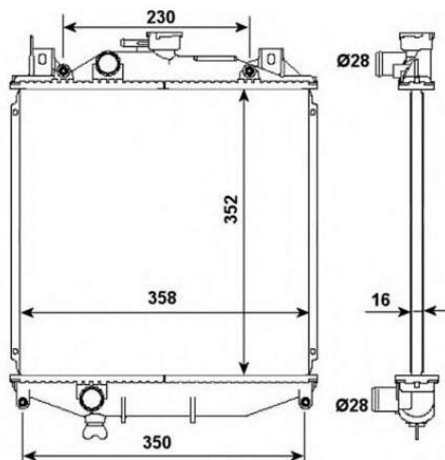

TYC 735-0032

Inlet 28 mm
Outlet 28 mm
Core 358x352x16
OE 1770060B22

SUZUKI Swift II (EA/MA/AH/AJ) 03/1989 - 12/2004