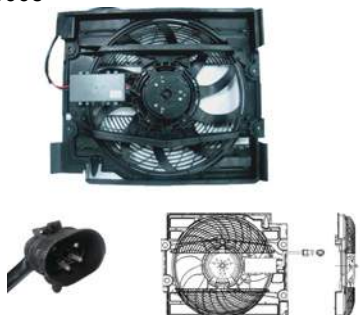

TYC 803-0008

Cooling Fan details

Blade diameter: 400 mm
Function: PUSH FAN
OE 64546921946

Connector details

Connector: OVAL PLUG
3-PINS
Speed Control: MULTISPEED
Extra remark:

Fitment:

BMW 5 Series (E39) 11/1995 - 05/2004