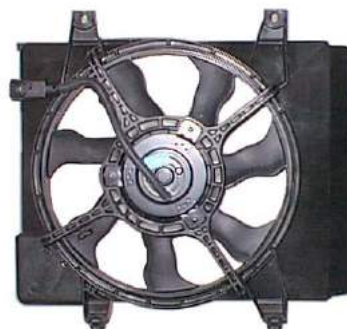

TYC 817-1001

Cooling Fan details

Blade diameter: 335 mm
Function:
OE 25380-07000

Connector details

Connector:
Speed Control: 3-PINS
Extra remark:

Fitment:

KIA Picanto (BA) 04/2004 -