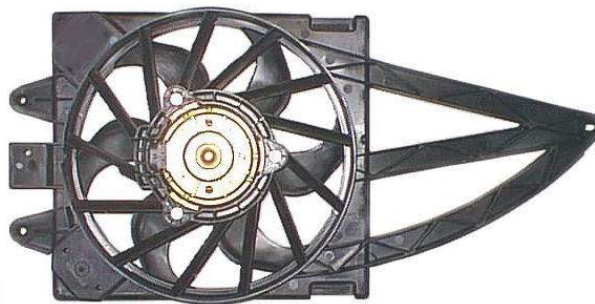

TYC 809-1022

Cooling Fan details

Blade diameter: 315 mm
Function: PULL FAN
OE 51732070

Connector details

Connector: OVAL PLUG
2-PINS
Speed Control: 1-SPEED
Extra remark:

Fitment:

FIAT Panda (169) 09/2003 -