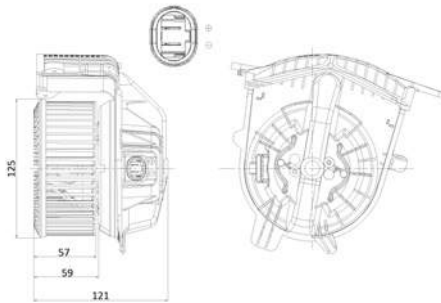

**Blower details**

OE 7701060014/ 7701060015

Connector details

Connector:
Power:

Fitment:

RENAULT Modus (F/JP) 12/2004 -

TYC 528-0002

**Blower details**