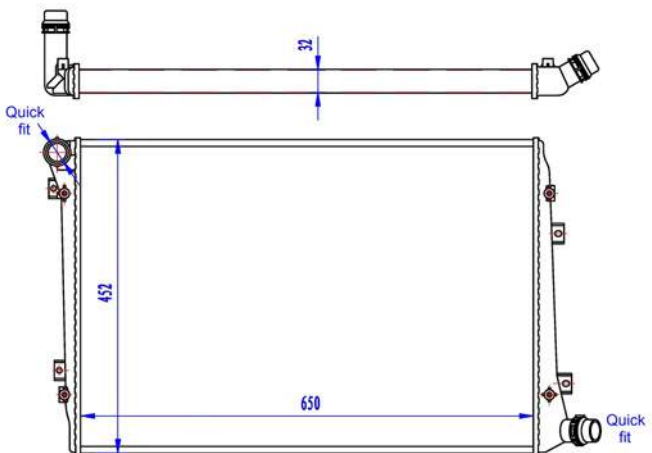

TYC 737-0062-R

Inlet 32 mm
Outlet 32 mm
Core 650x452x32
OE 1K0121251AL
1K0121251AN
1K0121251BL

VOLKSWAGEN Touran (1T1/1T2) 02/2003 - 05/2010
VOLKSWAGEN Passat (3C2/3C5) 03/2005 - 11/2010
VOLKSWAGEN Jetta III (1K2) 08/2005 - 10/2010