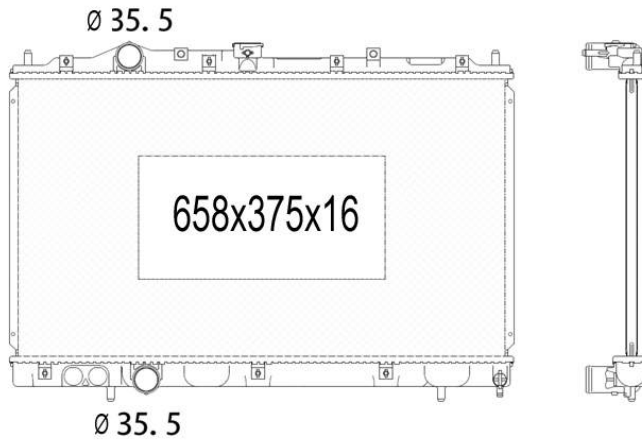

TYC 723-1009

Inlet 36 mm
Outlet 36 mm
Core 658x375x16
OE MR187961
MR204591

MITSUBISHI Lancer VI (CK/CP) 09/1995 - 09/1999
MITSUBISHI COLT V (CJ) 09/1995 - 07/2005