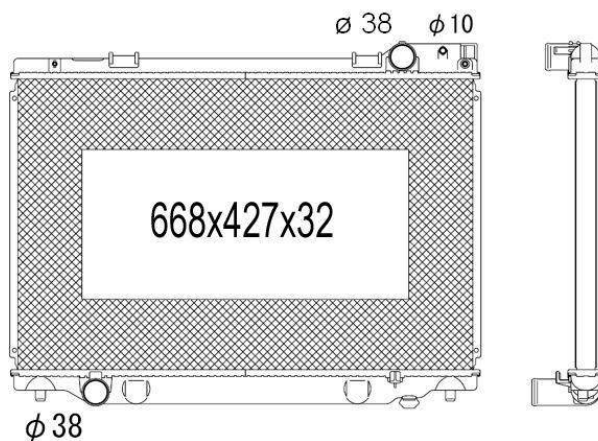

TYC 736-1031

Inlet 38 mm
Outlet 38 mm
Core 668x427x32
OE 1640076072
1640076071
1640064680

TOYOTA Previa (TCR1/TCR2) 05/1990 - 08/2000