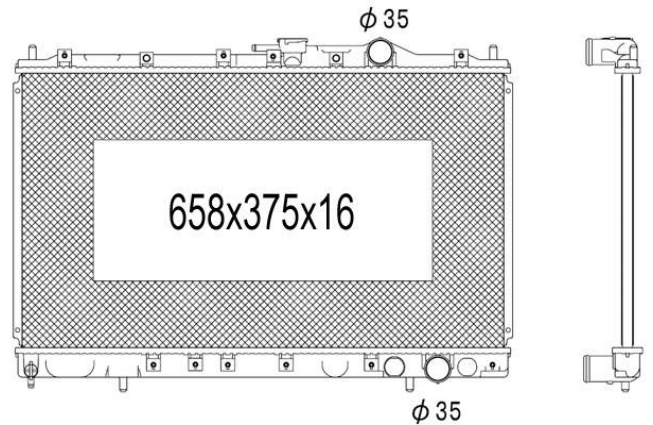

TYC 723-1012

Inlet 35 mm
Outlet 35 mm
Core 658x375x16
OE MB924248

MITSUBISHI Space Runner (N1/N2) 10/1991 - 08/1999