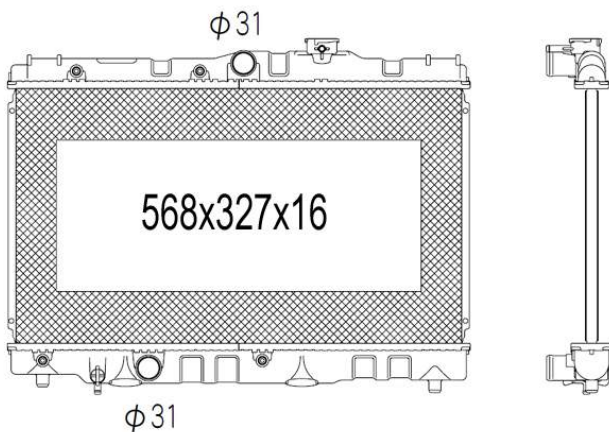

TYC 736-1028

Inlet 31 mm
Outlet 31 mm
Core 568x327x16
OE 1640011170

TOYOTA Corolla (E9) 05/1987 - 06/1993