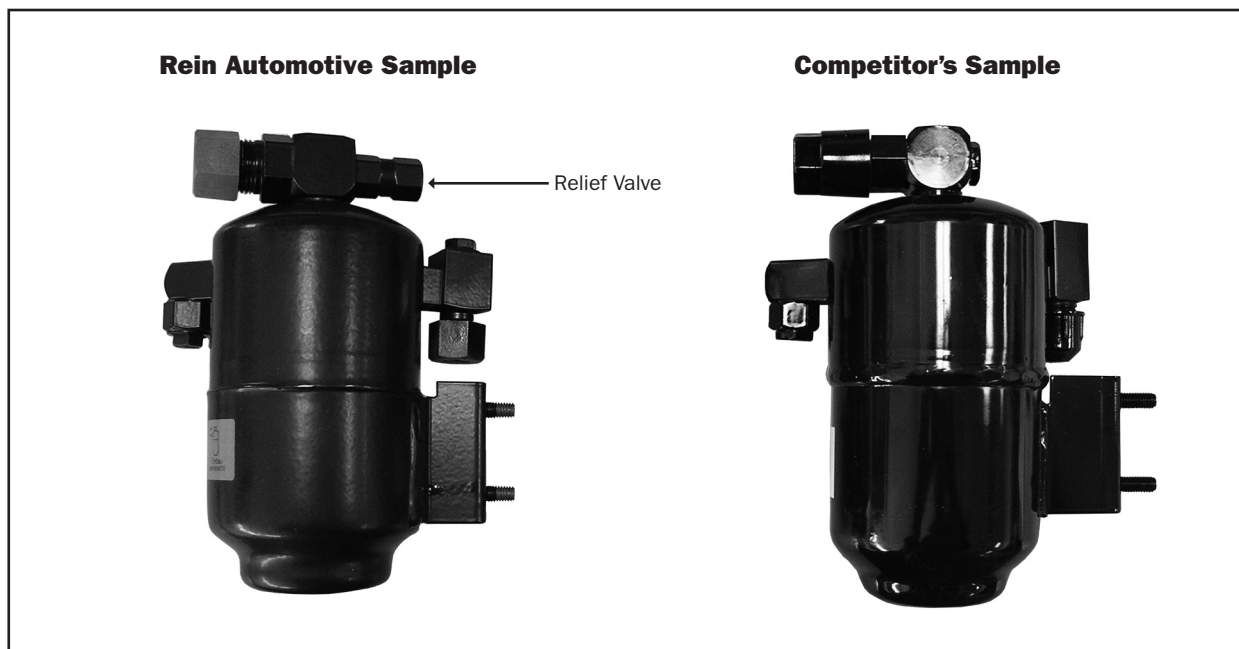

REIN AUTOMOTIVE RECEIVER/DRIERS

All Rein Automotive Receiver/Driers are designed according to OE specifications ensuring fit, form, and function are identical to the original equipment receiver/drier.

WHAT MAKES REIN AUTOMOTIVE RECEIVER/DRIERS IDENTICAL TO OE RECEIVER/DRIERS?

- If the OES manufacturer fits a high pressure safety valve, the equivalent Rein Automotive Receiver/Driers will also be fitted with the valve.
- If the OES manufacturer fits a sight glass, the equivalent Rein Automotive Receiver/Driers will also be fitted with a sight glass.
- All Rein Automotive Receiver/Driers are pressure tested after manufacturing to ensure high quality.

Pictured below is a Rein Automotive Receiver/Drier and a competitor's receiver/drier. The Rein Automotive version has the high pressure relief valve where the competitor's does not. If pressure gets too high in the system, the Rein Automotive valve would release the pressure. The competitor's receiver/drier, without the valve, would not be able to reduce the pressure build-up potentially resulting in costly damage to the AC system.