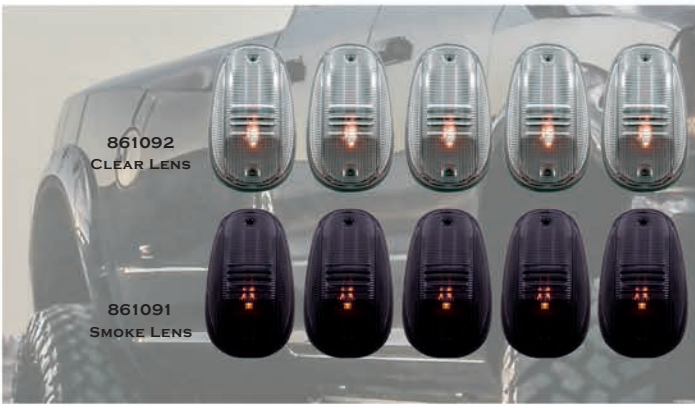

LED Fender Marker Lights

FORD/CHEVY/GMC/DODGE

Part No.	Application		
861080	Chevy	Smoke	Dually Fender Lights 99-14
861081	Chevy	Clear	Dually Fender Lights 99-14
861089	Dodge	Smoke	Dually Fender Lights 94-02
861090	Dodge	Clear	Dually Fender Lights 94-02
861104	Dodge	Clear	Dually Fender Lights 03-09
861105	Dodge	Smoke	Dually Fender Lights 03-09
861106	Dodge	Clear	Dually Fender Lights 10-15
861107	Dodge	Smoke	Dually Fender Lights 10-15
861078	Ford	Smoke	Dually Fender Lights 99-10
861079	Ford	Clear	Dually Fender Lights 99-10
861108	Ford	Clear	Dually Fender Lights 11-15
861109	Ford	Smoke	Dually Fender Lights 11-15
861080	GMC	Smoke	Dually Fender Lights 99-13
861081	GMC	Clear	Dually Fender Lights 99-13