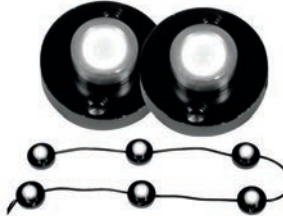

UNIVERSAL ROCK LIGHTING KIT

861123
Bed Rail/Auxiliary Rock Crawling
Light Kit