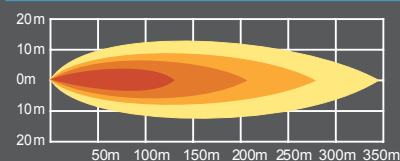

BEAM PATTERN