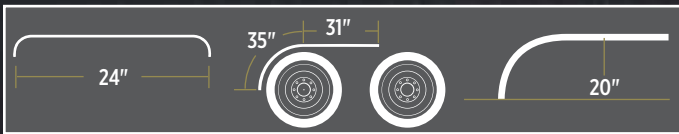

One kit does one pair of half fenders.

TFEN-H39
TFEN-HKITP

66" Black poly Half Fender (31" - 35")
Black Stainless Steel Mounting Kit for Poly Half Tandem Fenders