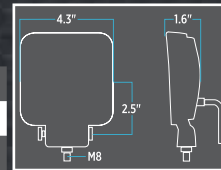

LED WORK LAMP

SQUARE SPOT LED WORK LAMP

OPERATING VOLTAGE	10-30V
EFFECTIVE LUMENS	900 LUMENS
BEAM	SPOT BEAM

HOUSING MATERIAL	ALUMINUM DIE CAST
HOUSING COLOR	BLACK

BEAM PATTERN

TLED-U24

Universal White Square Work Light - Clear Lens LED - Black Housing (5 Diodes)

HIGH POWERED SQUARE FLOOD LED WORK LAMP

OPERATING VOLTAGE	10-30V
EFFECTIVE LUMENS	1600 LUMENS
BEAM	FLOOD BEAM

HOUSING MATERIAL	ALUMINUM DIE CAST
HOUSING COLOR	BLACK

BEAM PATTERN

TLED-U26

Universal White Square High Powered Work Light - Clear Lens LED - Black Housing (9 Diodes)

SUPER POWERED SQUARE FLOOD LED WORK LAMP

OPERATING VOLTAGE	10-30V
EFFECTIVE LUMENS	4000 LUMENS
BEAM	FLOOD BEAM

HOUSING MATERIAL	ALUMINUM DIE CAST
HOUSING COLOR	BLACK

BEAM PATTERN

TLED-U27

Universal White Square High Powered Work Light - Clear Lens LED - Black Housing (4 Diodes)