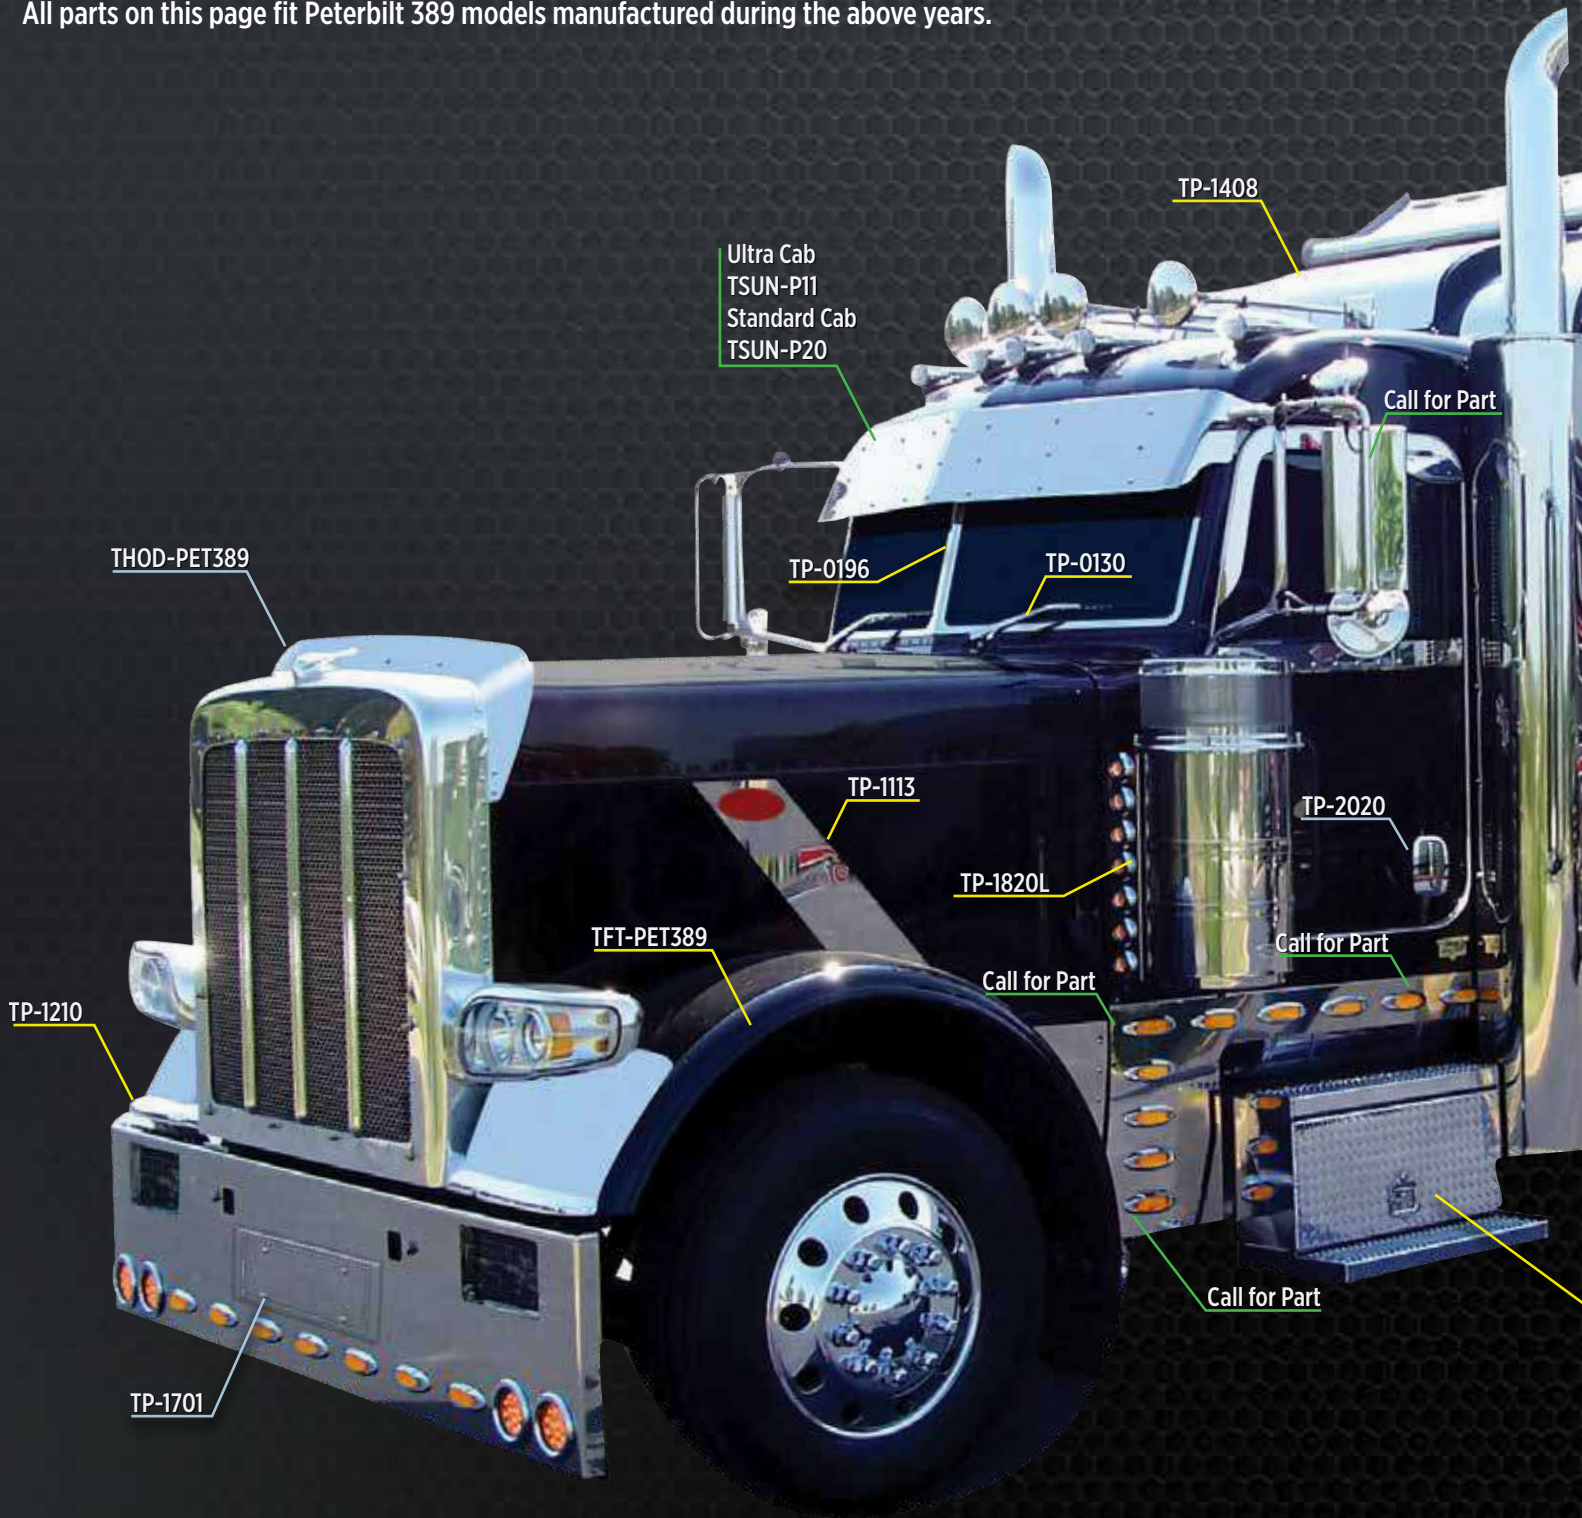

PETERBILT 389

YEARS 2008-2015

All parts on this page fit Peterbilt 389 models manufactured during the above years.