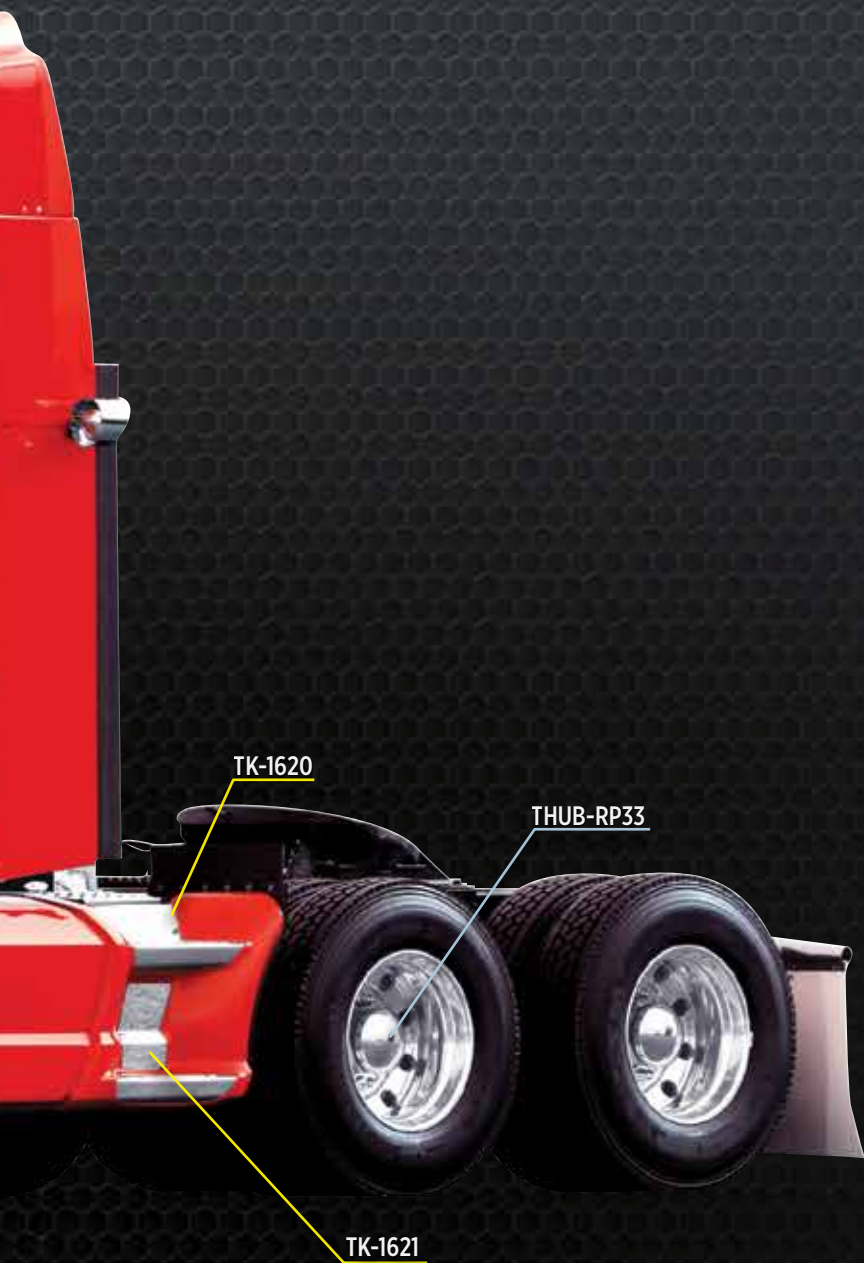

TK-1409

Kenworth View Door Window Trim

TK-1704

Kenworth T660 Double License Plate / Tag Holder

PURCHASE ABS CHROME AXLE COVERS TO COMPLETE THE LOOK OF YOUR TRUCK! (NOT INCLUDED IN PACKAGE)

THUB-FRP33
THUB-RP33