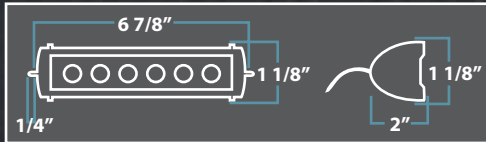

LED WORK LAMP

LIGHT BARS

OPERATING VOLTAGE	10-30V
EFFECTIVE LUMENS	600 LUMENS
BEAM	FLOOD BEAM

HOUSING MATERIAL	ALUMINUM DIE CAST
HOUSING COLOR	BLACK

**MINI SIZE, SUPER BRIGHT
& COST EFFECTIVE**

TLED-U36 6" Mini LED Light Bar (6 Diodes)