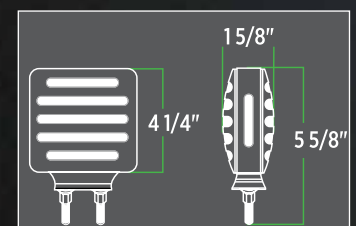

DUAL FLATLINE DOUBLE FACE SQUARE LIGHT (80 DIODES)

2 function light that can illuminate two colors separately.

TLED-FX116

Double Face Square Dual Flatline LED Amber (Front)- Red (Back) / Blue (Both Sides)