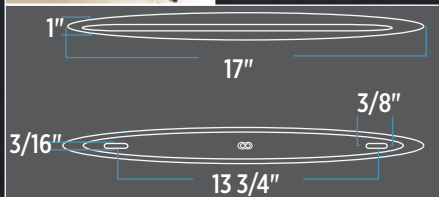

17" X 1" DUAL FLATLINE SLIM MARKER LED (24 DIODES)

2 Different Colors and Two Applications in one light.

TLED-FX79

OFF

AMBER

BLUE

TLED-FX78

TLED-FX82