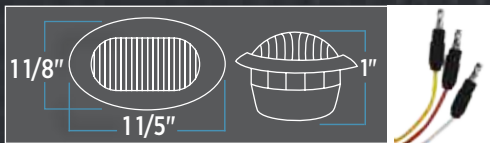

FLATLINE

FLATLINE MINI OVAL BUTTON LED LIGHT (2 DIODES)

Comes with round grommet which fits into any existing standard ROUND 3/4" hole.

TLED-B4A	Mini Oval Button Amber Turn Signal LED - 3 Wire
TLED-B4R	Mini Oval Button Red Stop, Turn & Tail LED - 3 Wire
TLED-B4CA	Mini Oval Button Clear Amber Turn Signal LED - 3 Wire
TLED-B4CR	Mini Oval Button Clear Red Stop, Turn & Tail LED - 3 Wire