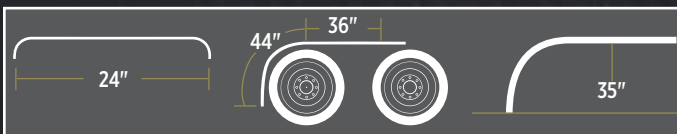

One kit does one pair of half fenders.

TFEN-H57
TFEN-HKIT
TFEN-HKITN

80" Fully Smooth Straight Drop "Low Rider" Half Tandem Fender with Rolled Edge (36" - 44") - 14 Ga
Half Fender Stainless Steel Mounting Kit with Threaded Hole in Post Mount Tubes
Half Fender Stainless Steel Mounting Kit with Smooth Hole in Post Mount Tubes.

LOW RIDER FULLY SMOOTH SINGLE AXLE FENDERS & MOUNTING KIT

After the curve, the material drops straight down with no bend. Sold in pairs. Stainless Steel Fenders