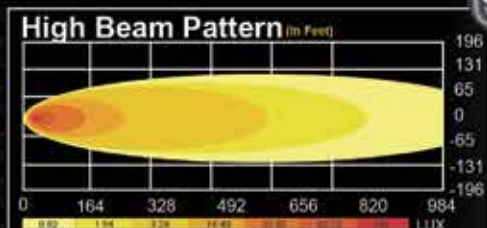

HIGH BEAM HEADLIGHT

**TLED-H7
2400 LUMENS**