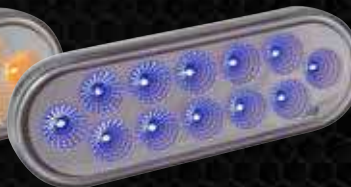

TLED-BX3AB

Mini Button Dual Revolution Amber Marker / Blue Marker LED

TLED-BX3RB

Mini Button Dual Revolution Red Marker / Blue Marker LED

2" ROUND DUAL REVOLUTION (7 DIODES)

2 Different Colors and Two Applications in one light. Fits standard 2" grommet, installs with standard 2 prong pigtail, extra wire with male bullet plug for blue.

TLED-2XAB

2" Dual Revolution Amber Marker / Blue Marker LED (7 Diodes)

TLED-2XRB

2" Dual Revolution Red Marker / Blue Marker LED (7 Diodes)

OVAL DUAL REVOLUTION (12 DIODES)

2 Different Colors and Two Applications in one light. Fits standard oval grommet, installs with standard 3 prong pigtail, extra wire with male bullet plug for blue

TLED-0XAB

Oval Dual Revolution Amber Turn Signal / Blue Marker LED

TLED-0XRB

Oval Dual Revolution Red Stop, Turn & Tail / Blue Marker LED

2 Different Colors, 2 Applications All in One Light

4" DUAL REVOLUTION (19 DIODES)