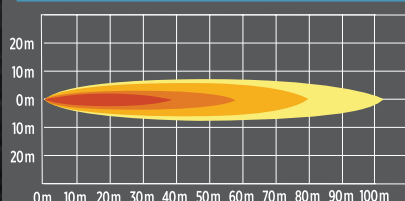

BEAM PATTERN TLED-U32

MINI SIZE
SUPER BRIGHT
COST EFFECTIVE