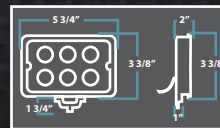

OPERATING VOLTAGE 10-28V

EFFECTIVE LUMENS 800 LUMENS

BEAM FLOOD BEAM

HOUSING MATERIAL ALUMINUM DIE CAST

HOUSING COLOR BLACK