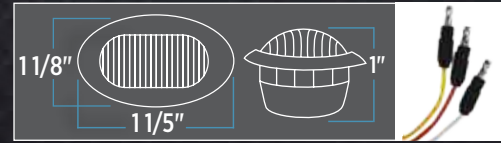

TLED-BX4AW

Mini Oval Button Dual Revolution Amber Marker / White Marker LED