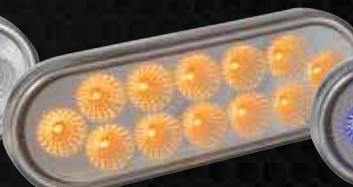

TLED-BX3AB

Mini Button Dual Revolution Amber Marker / Blue Marker LED

TLED-BX3RB

Mini Button Dual Revolution Red Marker / Blue Marker LED

2" ROUND DUAL REVOLUTION (7 DIODES)

2 Different Colors and Two Applications in one light. Fits standard 2" grommet, installs with standard 2 prong pigtail, extra wire with male bullet plug for blue.

TLED-2XAB

2" Dual Revolution Amber Marker / Blue Marker LED (7 Diodes)

TLED-2XRB

2" Dual Revolution Red Marker / Blue Marker LED (7 Diodes)

OVAL DUAL REVOLUTION (12 DIODES)

2 Different Colors and Two Applications in one light. Fits standard oval grommet, installs with standard 3 prong pigtail, extra wire with male bullet plug for blue

TLED-0XAB

Oval Dual Revolution Amber Turn Signal / Blue Marker LED

TLED-0XRB

Oval Dual Revolution Red Stop, Turn & Tail / Blue Marker LED

2 Different Colors, 2 Applications All in One Light

4" DUAL REVOLUTION (19 DIODES)