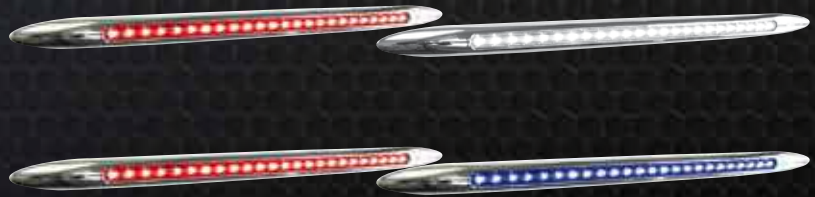

TLED-419CR 19 Diodes

CLEAR RED STOP, TURN & TAIL

The Dual Lights are designed to have the white reverse function override the Red Stop, Turn & Tail function when in reverse; therefore it is recommended to have two standard Red Stop, Turn & Tail function Lights installed on the rear of the truck. Adjacent is one of the many standard models designed to support the dual collection.

17" X 1" DUAL FLATLINE SLIM MARKER LED (24 DIODES)

2 Different Colors and Two Applications in one light.

TLED-FX79

OFF

AMBER

BLUE

TLED-FX78

TLED-FX82

TLED-FX79

17" Slim Marker Dual Flatline Amber Turn Signal / Blue Marker LED (24 Diodes)

TLED-FX78

17" Slim Marker Dual Flatline Red Stop, Turn & Tail / White Back-Up LED (24 Diodes)

TLED-FX82

17" Slim Marker Dual Flatline Red Stop, Turn & Tail / Blue Marker LED (24 Diodes)