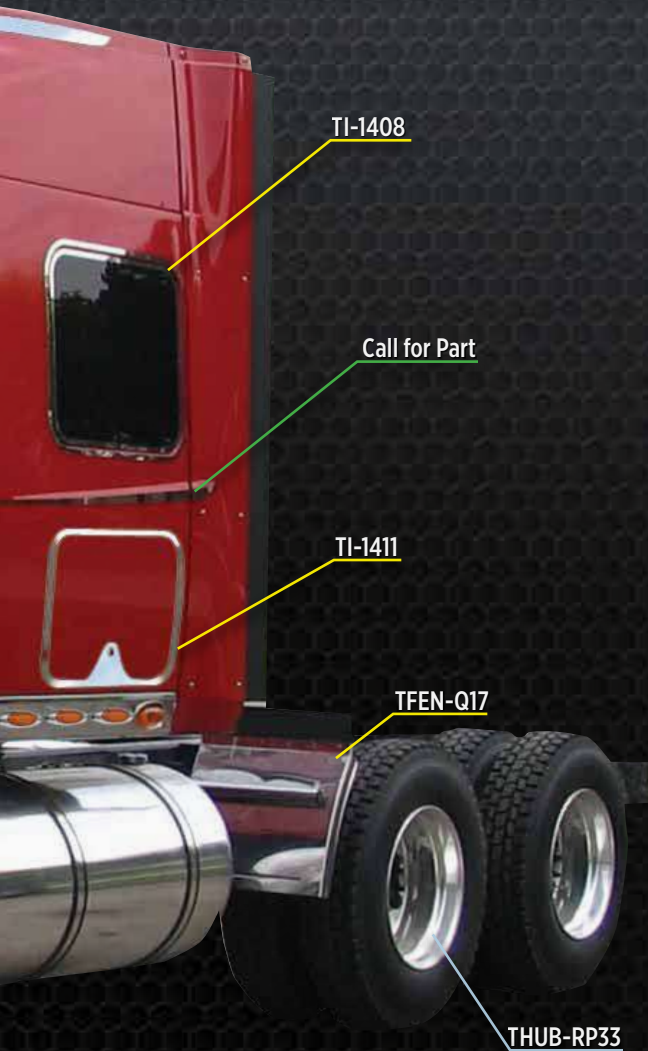

STAINLESS TRIMS

YEARS 2006-2015

Ordering made easy. Simply choose the parts you need.

SOLD IN PAIRS

SOLD INDIVIDUALLY

ADDITIONAL OPTIONS

TFT-INLS

International Lonestar Front Side Fender Trim

TI-1403 (NOT IN DIAGRAM)

International Lonestar Door Trim -
Includes Pieces on Both Sides of Mirror Assembly

TI-1404

International Lonestar Door Handle Trim

TI-1408

International Lonestar Sleeper Window Trim

TI-1411

International Lonestar Sleeper Baggage Door Trim

TFEN-Q17

24" Economy Quarter Fender with Tube Post Mount Kit - 18 Ga.

TSUN-I1LM

International Lonestar 12 1/2" Sunvisor with 5 G4 LEDs

THOD-INLS

International Lonestar Hoodshield Bug Deflector

TSK5-C060

5" Outer Diameter, Curved, 60" Long Top Stack

PURCHASE ABS CHROME AXLE COVERS TO COMPLETE THE LOOK OF YOUR TRUCK! (NOT INCLUDED IN PACKAGE)

THUB-FRP33
THUB-RP33

Front
Rear

Comes with removable hubcap
and 10 X 33 mm threaded nut covers.