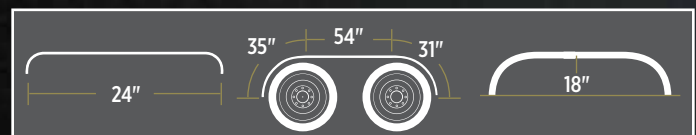

FULL POLY FENDERS & MOUNTING KIT

Sold in pairs.

Mounting Kit Includes

4 mounting arms, 4 post mount tubes, 4 clamps & hardware.