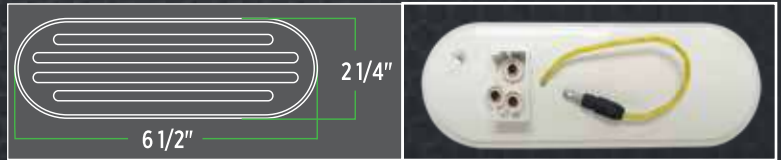

DUAL FLATLINE OVAL LIGHT (52 DIODES)

2 Different Colors and Two Applications in one light.

Wire harness options: B612 (12" spacing) or individual Pigtail TPIG-3W. Any S-Series for the Dual Function. Grommet options: TGRO-OBR (open back), TGRO-OBRC (closed back)

TLED-FX110

Flatline Oval Dual Flatline Red / Blue LED (52 Diodes)