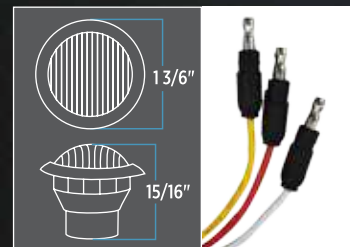

TLED-BX3RW

Mini Button Dual Revolution Red Marker / White Marker LED