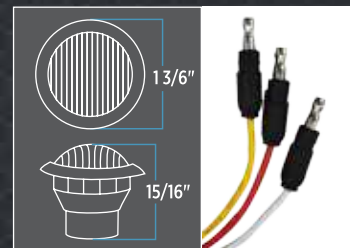

TLED-012CR

Oval Clear Red Stop, Turn & Tail LED (12 Diodes)

TLED-012CA

Oval Clear Amber Turn Signal LED (12 Diodes)

All in One Light

**DUAL
REVOLUTION**

DUAL MINI BUTTON LED LIGHTS (2 DIODES)

2 Different Colors and Two Applications in one light. Comes with Chrome Bezel.