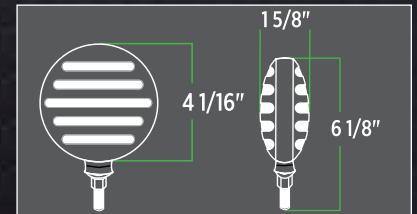

DUAL FLATLINE DOUBLE FACE FUNCTION LIGHT (72 DIODES)

2 function light that can illuminate two colors separately.

TLED-FX75

Double Face Combination Dual Flatline LED - Amber (Front)- Red (Back) / Blue (Both Sides)