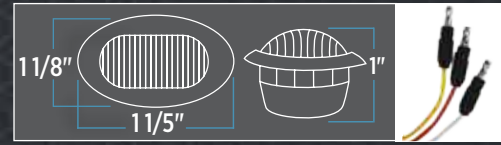

2 Different Colors and Two Applications in one light. Comes with round grommet which fits into any existing standard ROUND 3/4" hole.

TLED-BX4AB

Mini Oval Button Dual Revolution Amber Marker / Blue Marker LED