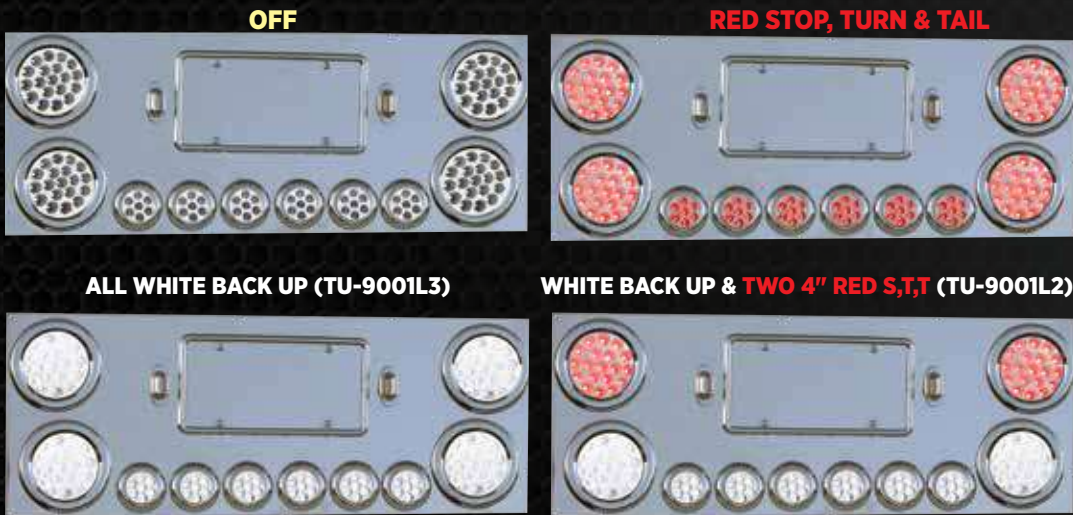

TU-9001L2

Stainless Steel Rear Center Panel with 2 x 4" & 6 x 2" Dual with 2 x 4" Red & 2 License Light LEDs (TLED-4X40, TLED-419CR, TLED-2XRW, TBEZ-4CH4, TBEZ-2CH4)

TU-9001L3

Stainless Steel Rear Center Panel with 2 x 4" & 6 x 2" Dual with 2 x 4" Red & 2 License Light LEDs (TLED-4X40, TLED-2XRW, TBEZ-4CH4, TBEZ-2CH4)

COMES FULLY ASSEMBLED
IN RETAIL BOX