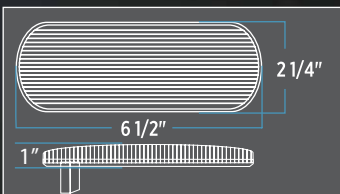

TLED-0XAB

Oval Dual Revolution Amber Turn Signal / Blue Marker LED