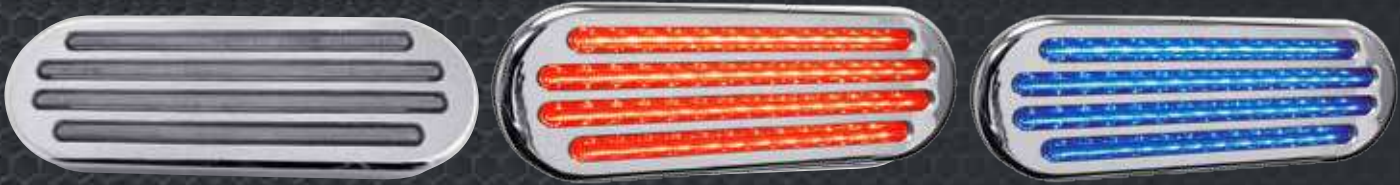

DUAL FLATLINE OVAL LIGHT (52 DIODES)

2 Different Colors and Two Applications in one light.

Wire harness options: B612 (12" spacing) or individual Pigtail TPIG-3W. Any S-Series for the Dual Function. Grommet options: TGRO-OBR (open back), TGRO-OBRC (closed back)

TLED-FX110

Flatline Oval Dual Flatline Red / Blue LED (52 Diodes)