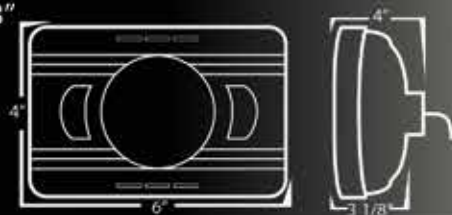

MOST POWERFUL LED PROJECTOR HEADLIGHTS IN THE INDUSTRY

**D.O.T. SAE HL-09 COMPLIANT.
MEETS FMVSS-108 AND CMVSS-108
REQUIREMENTS**

FEATURES & BENEFITS:

- DOT Approved (DOT SAE HL-09)
- Meets FMVSS-108 AND CMVSS-108
- IP67 Water Proof
- 2400-2800 Effective Lumens
- Hard Coated Polycarbonate Lens
- Standard OEM Blade Connector
- Completely Sealed Electronics
- Most luminous in the industry
- Provides the greatest visibility
- Long lasting LEDs
- 7-Year Warranty

SPECIFICATIONS:

Diode Count: 7 Cree LEDs
LED Power: 30 Watts
LED Color: White
Operating Voltage: 12-24V
Amperage: 1.95 Amps @ 12V / 24V
Color Temperature: 6000k
Housing Material: Aluminum Die Cast housing
Providing maximum protection
Housing Color: Grey
Lens Color: Clear
Operating Temperature: 68°F - 140°F
Connector: Standard OEM H4 3 Blade Connector
Dimensions: 6" x 4" x 3 1/8"

COMES IN RETAIL BOX
FOR SLOT WALL

HIGH BEAM HEADLIGHT

**TLED-H7
2400 LUMENS**

LOW BEAM HEADLIGHT

**TLED-H8
2400 LUMENS**