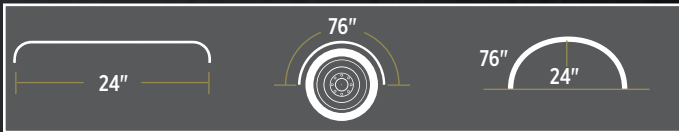

TFEN-S17
TFEN-SKITP

76" Black Poly Single Axle Fender
Black Stainless Steel Mounting Kit for Poly Single Axle Fenders