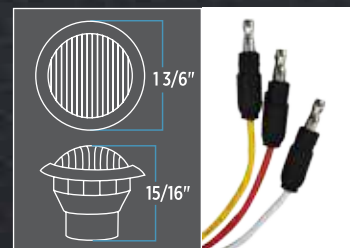

TLED-BX3AW

Mini Button Dual Revolution Amber Marker / White Marker LED