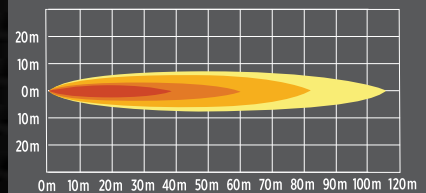

OPERATING VOLTAGE 10-28V

EFFECTIVE LUMENS 800 LUMENS

BEAM SPOT BEAM

HOUSING MATERIAL ALUMINUM DIE CAST

HOUSING COLOR BLACK

BEAM PATTERN

TLED-U21

Universal White Rectangle Spot Beam Work Light - Clear Lens LED - Black Housing (6 Diodes)