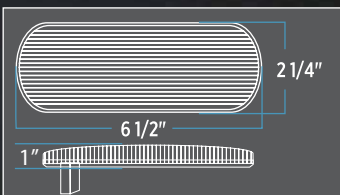

OVAL DUAL REVOLUTION (12 DIODES)

2 Different Colors and Two Applications in one light. Fits standard oval grommet, installs with standard 3 prong pigtail, extra wire with male bullet plug for blue