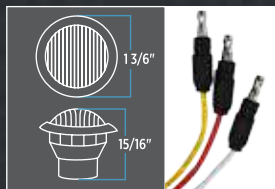

BLUE is BACK

MINI BUTTON DUAL REVOLUTION (2 DIODES)

2 Different Colors and Two Applications in one light. Comes with Chrome Bezel.