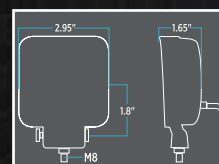

OPERATING VOLTAGE	10-30V
EFFECTIVE LUMENS	900 LUMENS
BEAM	SPOT/FLOOD BEAM

HOUSING MATERIAL	ALUMINUM DIE CAST
HOUSING COLOR	BLACK

TLED-U32
TLED-U33

Mini Square LED Spot Worklight - Clear Lens LED - Black Housing (5 Diodes)
Mini Square LED Flood Worklight - Clear Lens LED - Black Housing (5 Diodes)