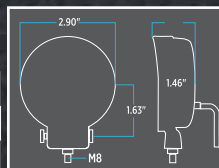

LED WORK LAMP

3" ROUND MINI LED WORK LAMP

BEAM PATTERN TLED-U34

MINI SIZE
SUPER BRIGHT
COST EFFECTIVE

BEAM PATTERN TLED-U35

OPERATING VOLTAGE	10-30V
EFFECTIVE LUMENS	900 LUMENS
BEAM	SPOT / FLOOD BEAM

HOUSING MATERIAL	ALUMINUM DIE CAST
HOUSING COLOR	BLACK