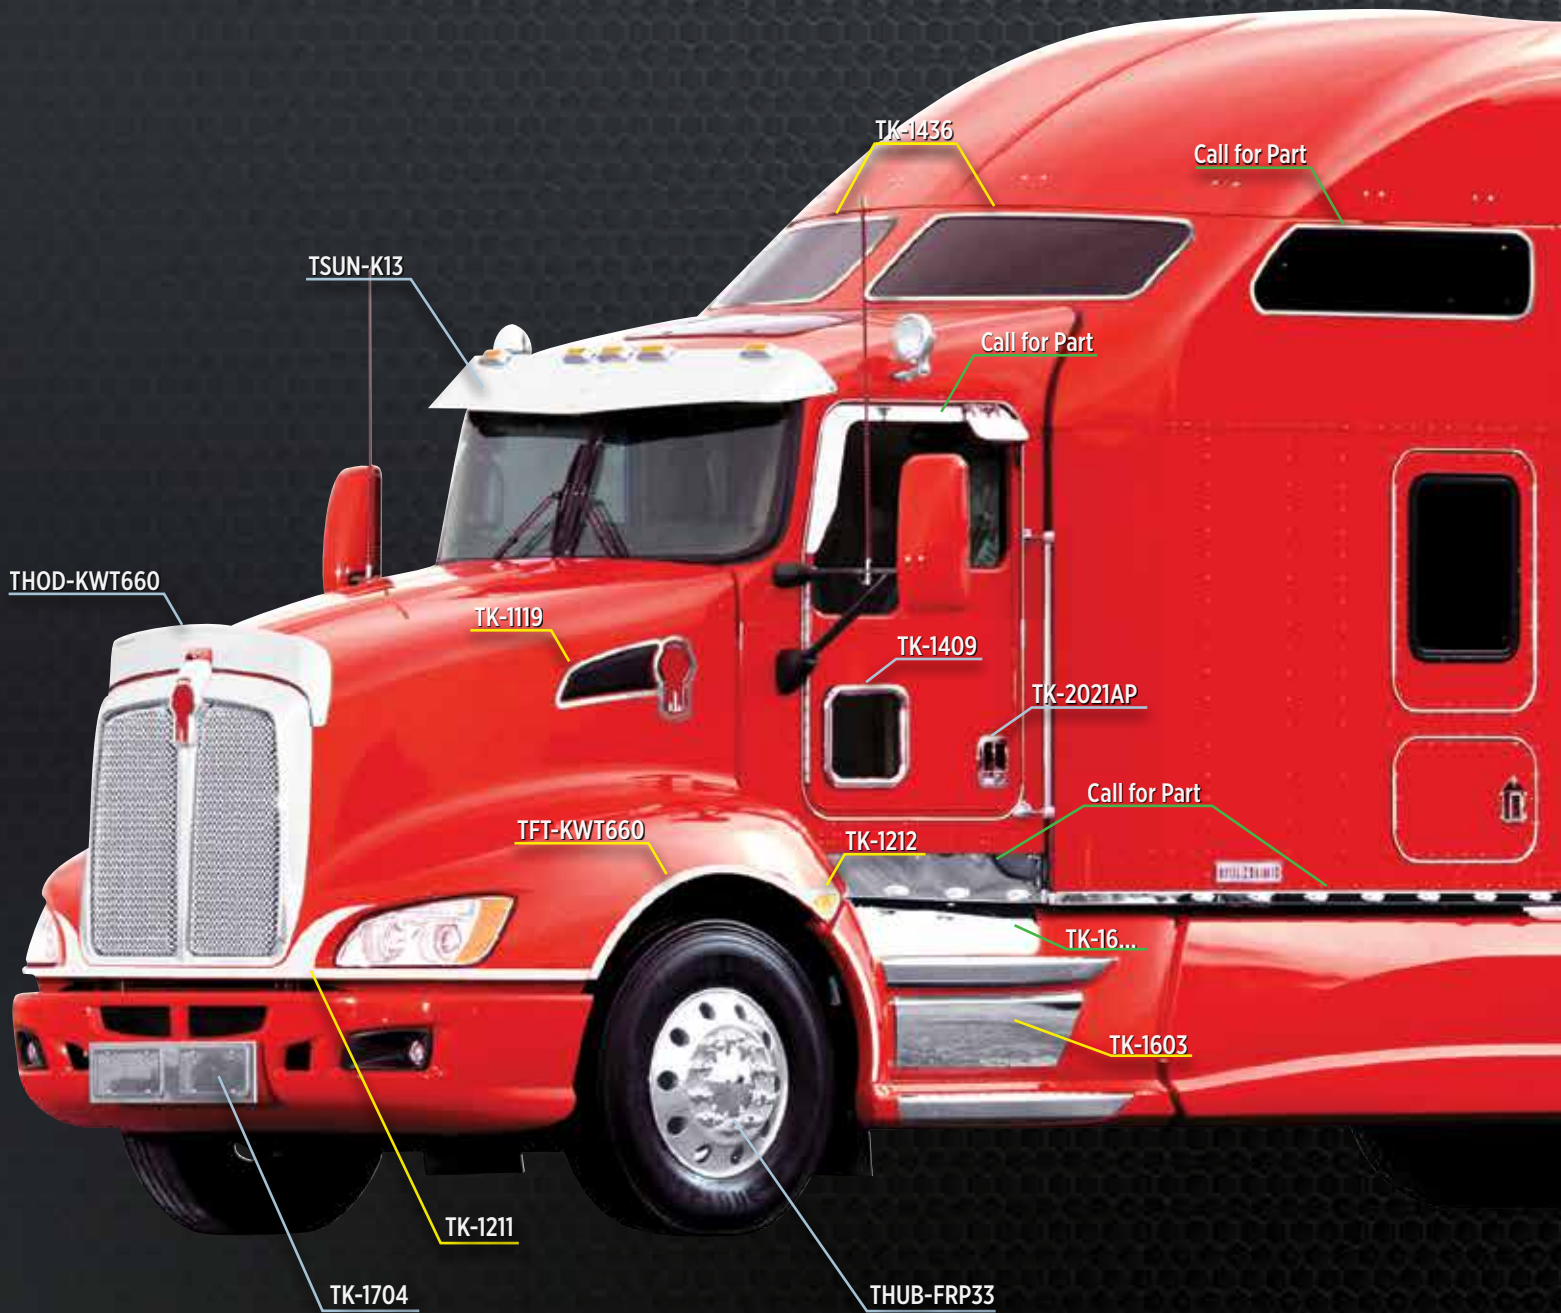

KENWORTH T660

YEARS 2006-2015

All parts on this page fit Kenworth T660 models manufactured during the above years.