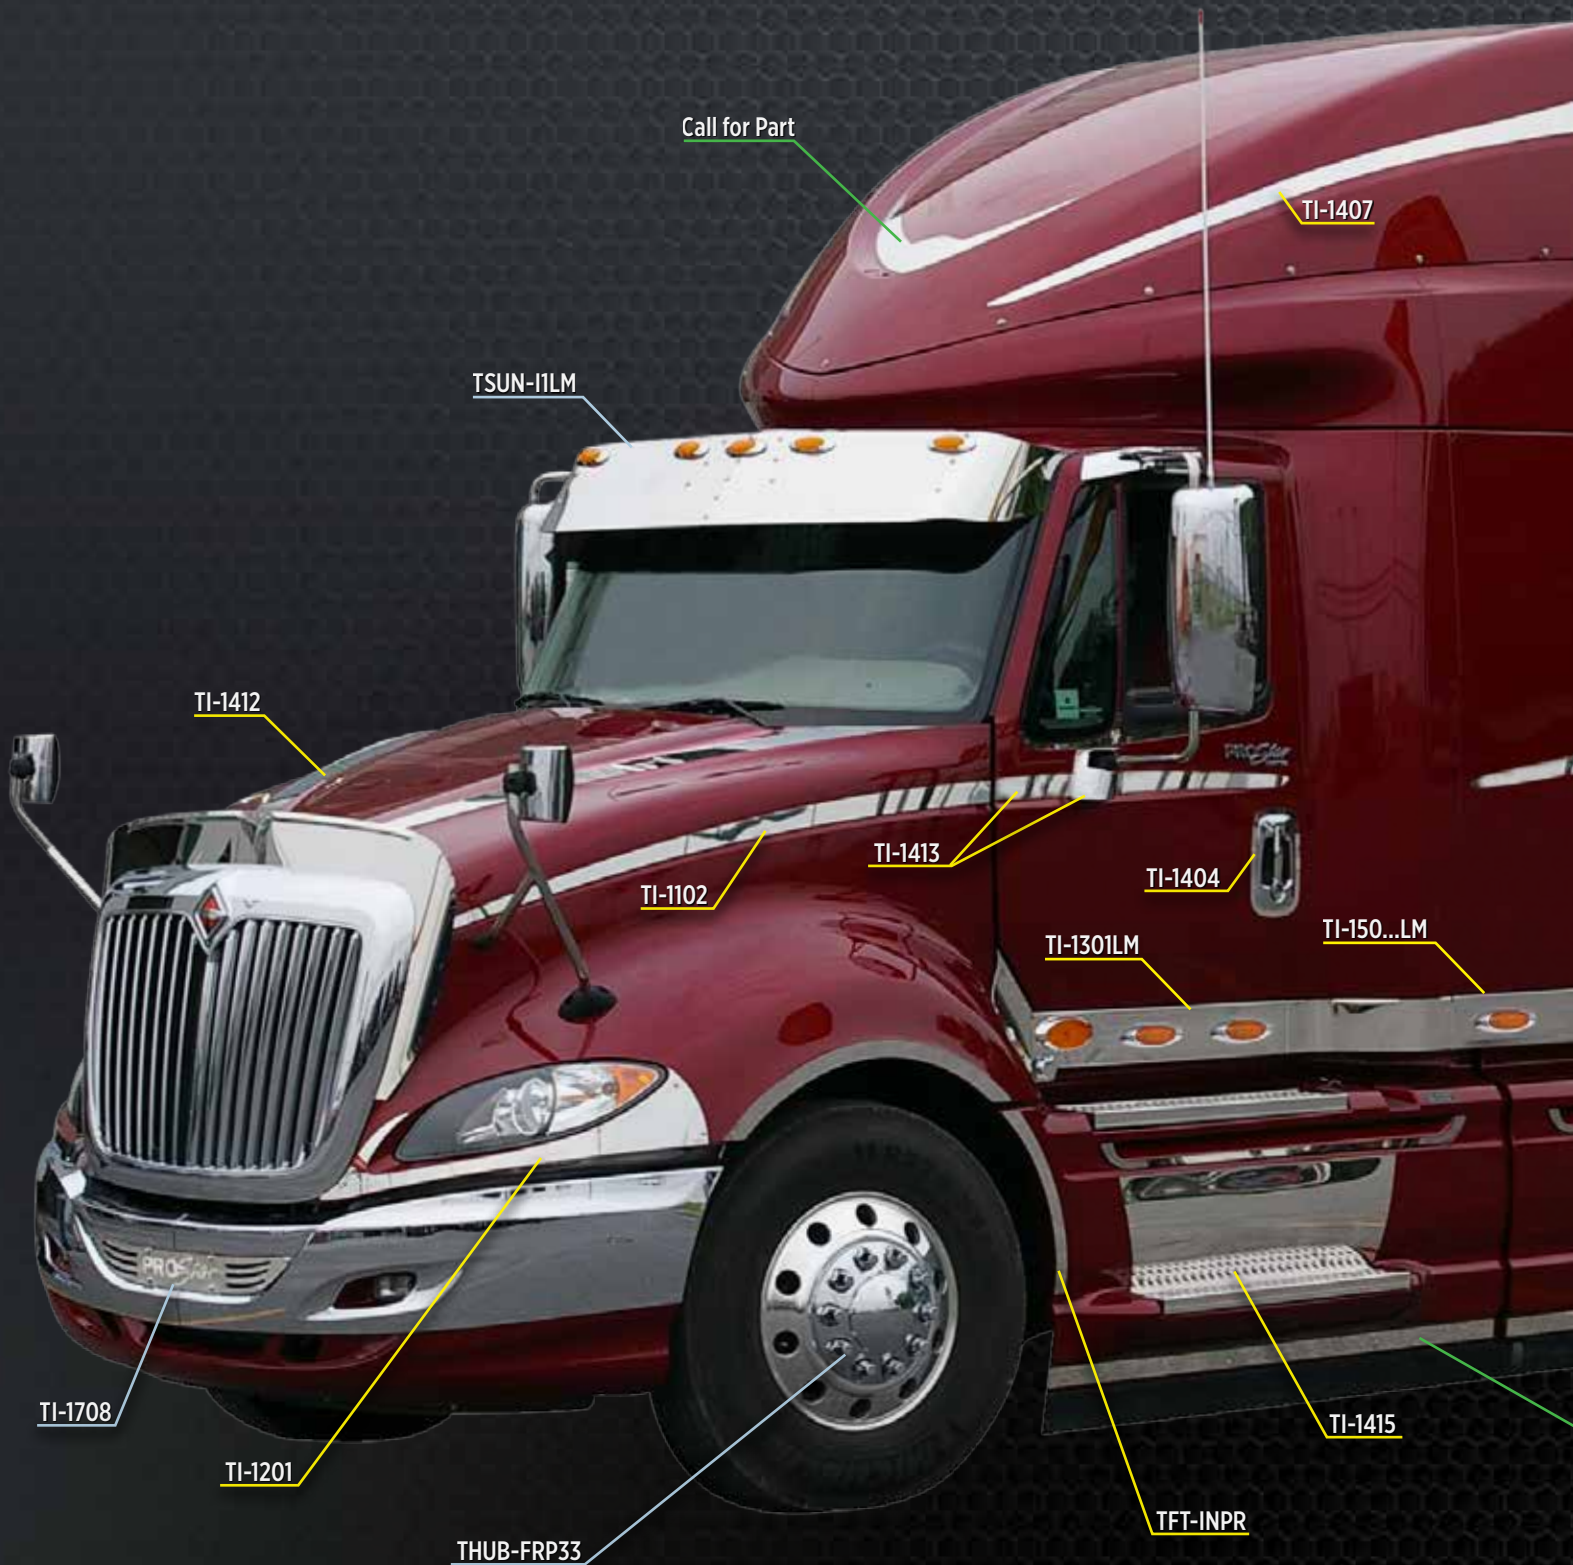

THUB-FRP33
THUB-RP33

Front
Rear

Comes with removable hubcap and 10 X 33 mm threaded nut covers.

INTL' PROSTAR

YEARS 2006-2015

All parts on this page fit International Prostar models manufactured during the above years.