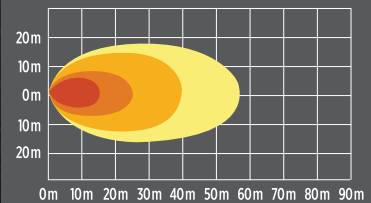

BEAM PATTERN

TLED-U20

Universal White Rectangle Flood Beam Work Light - Clear Lens LED - Black Housing (6 Diodes)