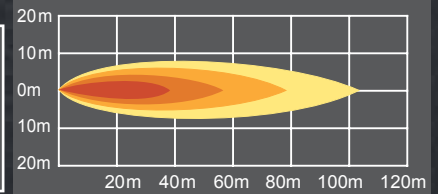

LED WORK LAMP

SQUARE SPOT LED WORK LAMP

OPERATING VOLTAGE	10-30V
EFFECTIVE LUMENS	900 LUMENS
BEAM	SPOT BEAM

HOUSING MATERIAL	ALUMINUM DIE CAST
HOUSING COLOR	BLACK

BEAM PATTERN

TLED-U24

Universal White Square Work Light - Clear Lens LED - Black Housing (5 Diodes)