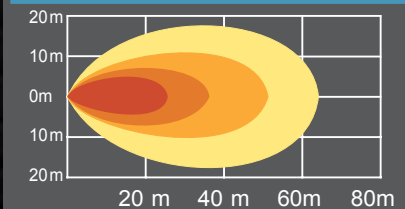

SUPER POWERED ROUND FLOOD LED WORK LAMP

OPERATING VOLTAGE	10-30V
EFFECTIVE LUMENS	2400 LUMENS
BEAM	FLOOD BEAM

HOUSING MATERIAL	ALUMINUM DIE CAST
HOUSING COLOR	BLACK

BEAM PATTERN

TLED-U28

Universal White Round Super Powered Work Light - Clear Lens LED - Black Housing (6 Diodes)