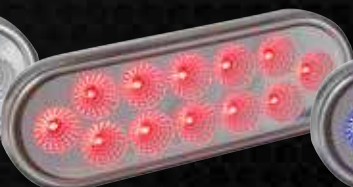

TLED-BX3AB

Mini Button Dual Revolution Amber Marker / Blue Marker LED

TLED-BX3RB

Mini Button Dual Revolution Red Marker / Blue Marker LED

2" ROUND DUAL REVOLUTION (7 DIODES)

2 Different Colors and Two Applications in one light. Fits standard 2" grommet, installs with standard 2 prong pigtail, extra wire with male bullet plug for blue.

TLED-2XAB

2" Dual Revolution Amber Marker / Blue Marker LED (7 Diodes)

TLED-2XRB

2" Dual Revolution Red Marker / Blue Marker LED (7 Diodes)

OVAL DUAL REVOLUTION (12 DIODES)

2 Different Colors and Two Applications in one light. Fits standard oval grommet, installs with standard 3 prong pigtail, extra wire with male bullet plug for blue

TLED-0XAB

Oval Dual Revolution Amber Turn Signal / Blue Marker LED

TLED-0XRB

Oval Dual Revolution Red Stop, Turn & Tail / Blue Marker LED

2 Different Colors, 2 Applications All in One Light

4" DUAL REVOLUTION (19 DIODES)