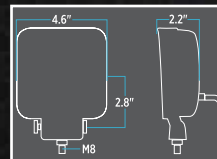

LED WORK LAMP

SQUARE SPOT LED WORK LAMP

OPERATING VOLTAGE	10-30V
EFFECTIVE LUMENS	900 LUMENS
BEAM	SPOT BEAM

HOUSING MATERIAL	ALUMINUM DIE CAST
HOUSING COLOR	BLACK

BEAM PATTERN

TLED-U24

Universal White Square Work Light - Clear Lens LED - Black Housing (5 Diodes)

HIGH POWERED SQUARE FLOOD LED WORK LAMP

OPERATING VOLTAGE	10-30V
EFFECTIVE LUMENS	1600 LUMENS
BEAM	FLOOD BEAM

HOUSING MATERIAL	ALUMINUM DIE CAST
HOUSING COLOR	BLACK

BEAM PATTERN

TLED-U26

Universal White Square High Powered Work Light - Clear Lens LED - Black Housing (9 Diodes)

SUPER POWERED SQUARE FLOOD LED WORK LAMP

OPERATING VOLTAGE	10-30V
EFFECTIVE LUMENS	4000 LUMENS
BEAM	FLOOD BEAM

HOUSING MATERIAL	ALUMINUM DIE CAST
HOUSING COLOR	BLACK

BEAM PATTERN

TLED-U27

Universal White Square High Powered Work Light - Clear Lens LED - Black Housing (4 Diodes)