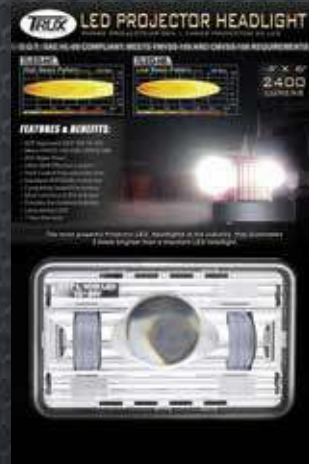

SELLING TOOLS

LED PROJECTOR HEADLIGHT DISPLAYS

TRX-089