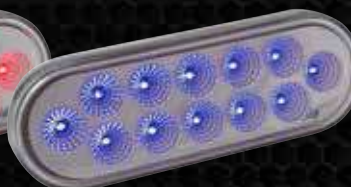

TLED-BX3AB

Mini Button Dual Revolution Amber Marker / Blue Marker LED

TLED-BX3RB

Mini Button Dual Revolution Red Marker / Blue Marker LED

2" ROUND DUAL REVOLUTION (7 DIODES)

2 Different Colors and Two Applications in one light. Fits standard 2" grommet, installs with standard 2 prong pigtail, extra wire with male bullet plug for blue.

TLED-2XAB

2" Dual Revolution Amber Marker / Blue Marker LED (7 Diodes)

TLED-2XRB

2" Dual Revolution Red Marker / Blue Marker LED (7 Diodes)

OVAL DUAL REVOLUTION (12 DIODES)

2 Different Colors and Two Applications in one light. Fits standard oval grommet, installs with standard 3 prong pigtail, extra wire with male bullet plug for blue

TLED-0XAB

Oval Dual Revolution Amber Turn Signal / Blue Marker LED

TLED-0XRB

Oval Dual Revolution Red Stop, Turn & Tail / Blue Marker LED

2 Different Colors, 2 Applications All in One Light

4" DUAL REVOLUTION (19 DIODES)