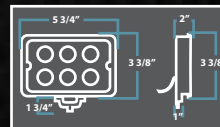

OPERATING VOLTAGE 10-28V

EFFECTIVE LUMENS 800 LUMENS

BEAM SPOT BEAM

HOUSING MATERIAL ALUMINUM DIE CAST

HOUSING COLOR BLACK