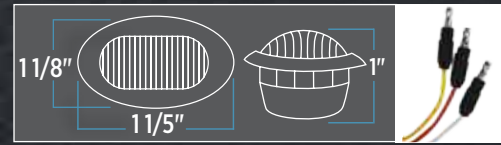

TLED-BX4AB

Mini Oval Button Dual Revolution Amber Marker / Blue Marker LED