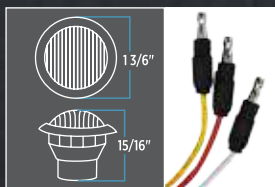

TLED-BX3AB

Mini Button Dual Revolution Amber Marker / Blue Marker LED