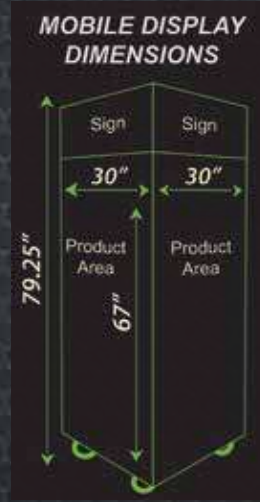

Comes with removable hubcap and 10 X 33 mm threaded nut covers.

SELLING TOOLS

**HAVE LIMITED SPACE TO
SHOWCASE ACCESSORIES?!**

**TAKES ONLY 30" X 30" OF FLOOR SPACE
BUT PROVIDES 60 SQUARE FEET OF PRODUCT DISPLAY.**