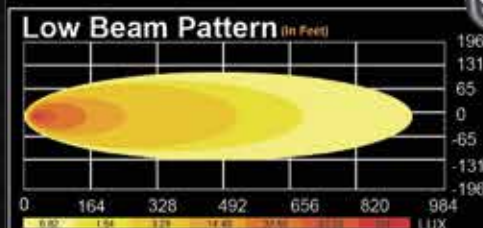

COMES IN RETAIL BOX
FOR SLOT WALL

HIGH BEAM HEADLIGHT

**TLED-H7
2400 LUMENS**

LOW BEAM HEADLIGHT

**TLED-H8
2400 LUMENS**

2 Different Colors, 2 Applications

New LED Technology

TLED-4X40 19 Diodes