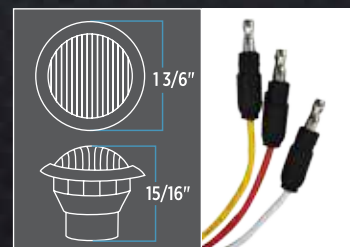

TLED-BX3AR

Mini Button Dual Revolution Amber Marker / Red Marker LED