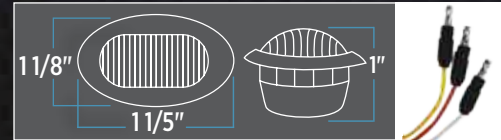

TLED-BX4RB

Mini Oval Button Dual Revolution Red Marker / Blue Marker LED

TLED-BX4RW

Mini Oval Button Dual Revolution Red Marker / White Marker LED