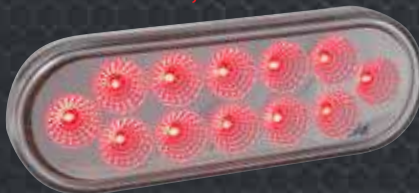

DUAL OVAL LED (12 DIODES)

2 Different Colors and Two Applications in one light.

OFF

RED - STOP, TURN & TAIL

WHITE - BACK UP

Wire harness options: B612 (12" spacing), S608 (8" Spacing) or individual Pigtail TPIG-3W. Grommet options: TGRO-OBR (open back), TGRO-OBRC (closed back).