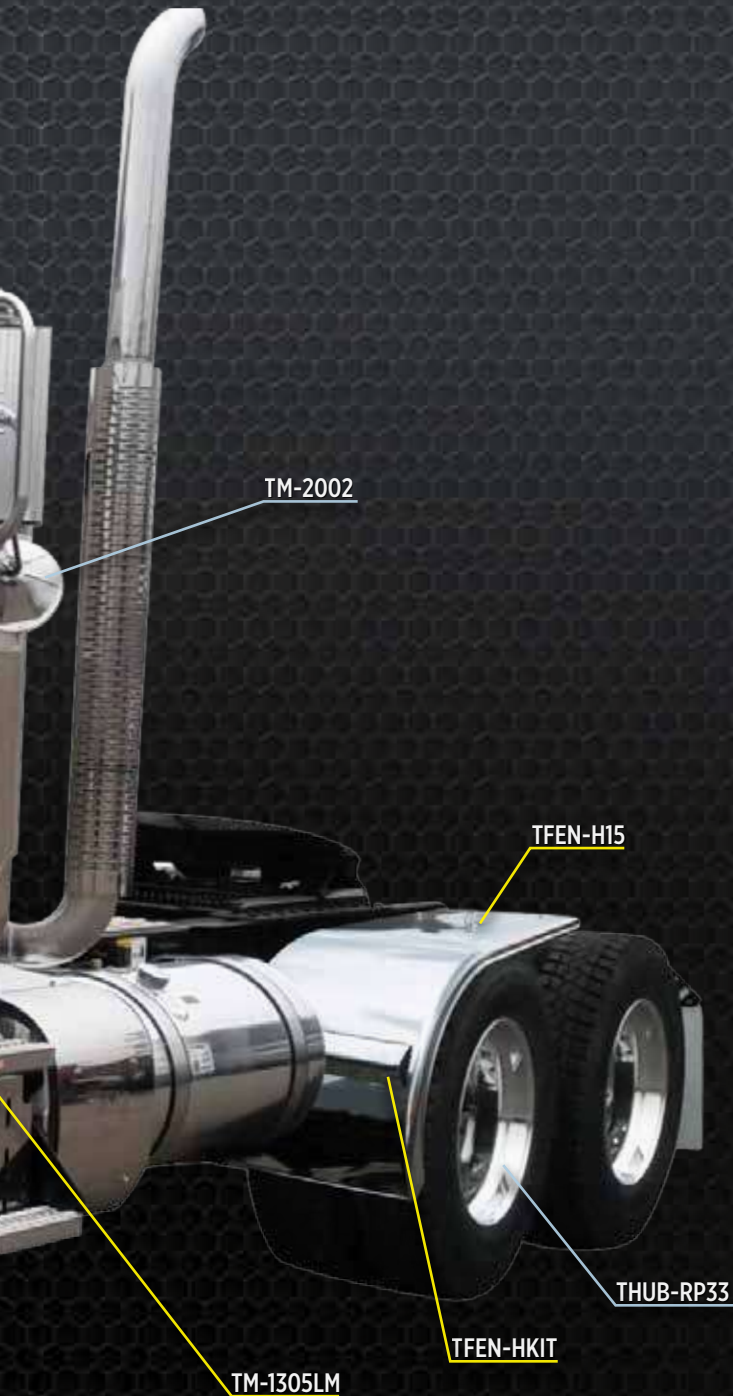

STAINLESS TRIMS

YEARS 2008-2015

Ordering made easy. Simply choose the parts you need.

SOLD IN PAIRS

SOLD INDIVIDUALLY

ADDITIONAL OPTIONS

TM-1201

Mack Granite Below Headlight Fender Guard

TM-1204

Mack Granite Headlight Visor

TM-1401

Mack Universal Wiper Arm Covers

TM-1403

Mack Granite Door Handle Trim

TM-1419

Mack CH, CL, CX & Granite Plain Door Kick Plate

TM-1413

Mack Granite Door Window Shades

TFEN-H15

66" Smooth Half Fender w/ Rolled Edge & Flange (25"-41") - 16 Ga.

TFEN-HKIT

Stainless Steel Mounting Kit for Half Tandem Fenders

TM-1305LM

Mack Granite Cab Panel with Block Heater Hole with G4 LEDs

TM-1404

Mack Granite Safety Door Trim

TM-1406 (NOT IN DIAGRAM)

Mack Granite Door Logo Trim

TSUN-M1

13" Mack Granite Sunvisor

TM-2002

8" Convex Stainless Steel Mirror with Center Mounting Brackets

TM-1110 (NOT IN DIAGRAM)

Mack Granite Chrome Intake Grille - Passenger Side

THOD-MGR

Mack Granite Hoodshield Bug Deflector.

PURCHASE ABS CHROME AXLE COVERS TO COMPLETE THE LOOK OF YOUR TRUCK! (NOT INCLUDED IN PACKAGE)

THUB-FRP33
THUB-RP33

Front
Rear

Comes with removable hubcap and 10 X 33 mm threaded nut covers.