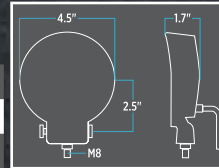

LED WORK LAMP

ROUND SPOT LED WORK LAMP

OPERATING VOLTAGE	10-30V
EFFECTIVE LUMENS	1000 LUMENS
BEAM	SPOT BEAM

HOUSING MATERIAL	ALUMINUM DIE CAST
HOUSING COLOR	BLACK

BEAM PATTERN

TLED-U23

Universal White Round Work Light - Clear Lens LED - Black Housing (6 Diodes)

HIGH POWERED ROUND FLOOD LED WORK LAMP

OPERATING VOLTAGE	10-30V
EFFECTIVE LUMENS	1600 LUMENS
BEAM	FLOOD BEAM

HOUSING MATERIAL	ALUMINUM DIE CAST
HOUSING COLOR	BLACK

BEAM PATTERN

TLED-U25

Universal White Round High Powered Work Light - Clear Lens LED - Black Housing (9 Diodes)

SUPER POWERED ROUND FLOOD LED WORK LAMP

OPERATING VOLTAGE	10-30V
EFFECTIVE LUMENS	2400 LUMENS
BEAM	FLOOD BEAM

HOUSING MATERIAL	ALUMINUM DIE CAST
HOUSING COLOR	BLACK

BEAM PATTERN

TLED-U28

Universal White Round Super Powered Work Light - Clear Lens LED - Black Housing (6 Diodes)