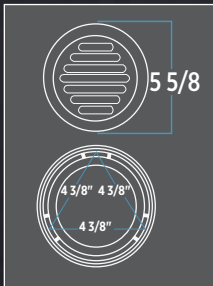

DUAL FLATLINE 4" FLANGE MOUNT ROUND LIGHT (49 DIODES)

2 Different Colors and Two Applications in one light.

Wire harness options: B612 (12" spacing) or individual Pigtail TPIG-3W. Any S-Series for the Dual Function.

TLED-FX72
TLED-FX89

4" Dual Flatline Flange Mount Red Stop, Turn & Tail / White Back-Up LED (49 Diodes)
4" Dual Flatline Flange Mount Red Stop, Turn & Tail / Blue Marker LED (49 Diodes)