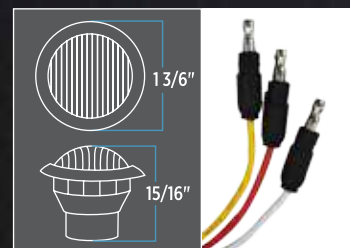

TLED-BX3AG

Mini Button Dual Revolution Amber Marker / Green Marker LED