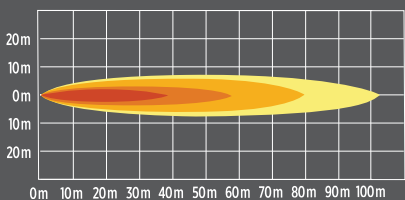

BEAM PATTERN TLED-U34

MINI SIZE
SUPER BRIGHT
COST EFFECTIVE