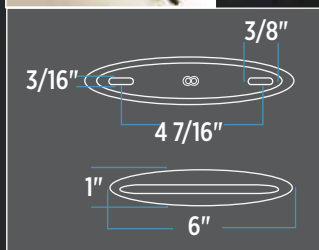

6" X 1" DUAL FLATLINE SLIM MARKER LED (9 DIODES)

2 Different Colors and Two Applications in one light.

TLED-FX80

TLED-FX76

TLED-FX77

TLED-FX80

6" Slim Marker Dual Flatline Amber Turn Signal / Blue Marker LED (9 Diodes)