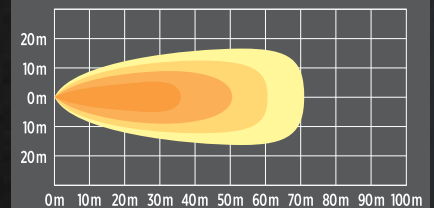

BEAM PATTERN

TLED-U17

Oval Round High Power LED Worklamp with Bubble Lens & Reflector Cup (6 Diodes)