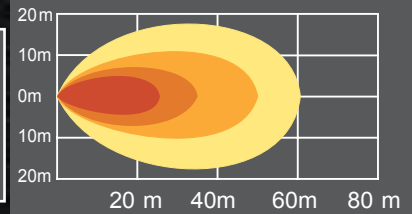

HIGH POWERED ROUND FLOOD LED WORK LAMP

OPERATING VOLTAGE	10-30V
EFFECTIVE LUMENS	1600 LUMENS
BEAM	FLOOD BEAM

HOUSING MATERIAL	ALUMINUM DIE CAST
HOUSING COLOR	BLACK

BEAM PATTERN

TLED-U25

Universal White Round High Powered Work Light - Clear Lens LED - Black Housing (9 Diodes)