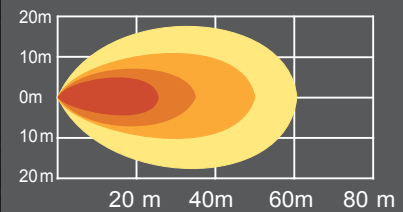

HIGH POWERED SQUARE FLOOD LED WORK LAMP

OPERATING VOLTAGE	10-30V
EFFECTIVE LUMENS	1600 LUMENS
BEAM	FLOOD BEAM

HOUSING MATERIAL	ALUMINUM DIE CAST
HOUSING COLOR	BLACK

BEAM PATTERN

TLED-U26

Universal White Square High Powered Work Light - Clear Lens LED - Black Housing (9 Diodes)