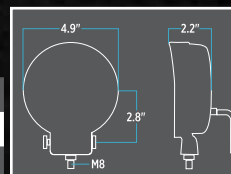

LED WORK LAMP

ROUND SPOT LED WORK LAMP

OPERATING VOLTAGE	10-30V
EFFECTIVE LUMENS	1000 LUMENS
BEAM	SPOT BEAM

HOUSING MATERIAL	ALUMINUM DIE CAST
HOUSING COLOR	BLACK

BEAM PATTERN

TLED-U23

Universal White Round Work Light - Clear Lens LED - Black Housing (6 Diodes)

HIGH POWERED ROUND FLOOD LED WORK LAMP

OPERATING VOLTAGE	10-30V
EFFECTIVE LUMENS	1600 LUMENS
BEAM	FLOOD BEAM

HOUSING MATERIAL	ALUMINUM DIE CAST
HOUSING COLOR	BLACK

BEAM PATTERN

TLED-U25

Universal White Round High Powered Work Light - Clear Lens LED - Black Housing (9 Diodes)

SUPER POWERED ROUND FLOOD LED WORK LAMP

OPERATING VOLTAGE	10-30V
EFFECTIVE LUMENS	2400 LUMENS
BEAM	FLOOD BEAM

HOUSING MATERIAL	ALUMINUM DIE CAST
HOUSING COLOR	BLACK

BEAM PATTERN

TLED-U28

Universal White Round Super Powered Work Light - Clear Lens LED - Black Housing (6 Diodes)