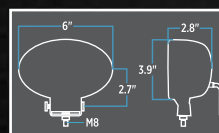

OPERATING VOLTAGE	10-30V
EFFECTIVE LUMENS	5400 LUMENS
BEAM	SPOT BEAM

HOUSING MATERIAL	ALUMINUM DIE CAST
HOUSING COLOR	BLACK