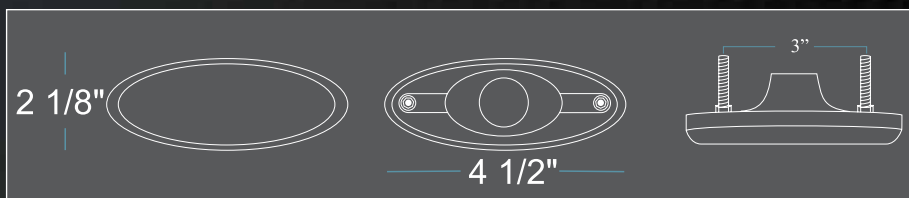

STANDARD PETERBILT FRONT FENDER LED LIGHT (4 DIODES)

Cost Effective and easy install.

TLED-PA

Peterbilt Amber Fender Light (4 Diodes)