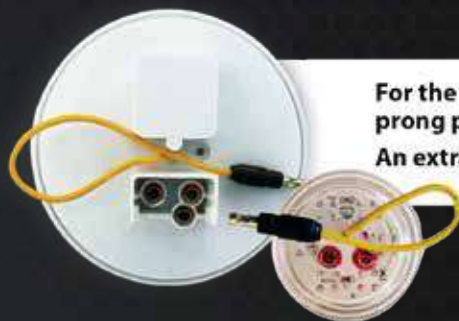

For the primary Red Stop, Turn & Tail color, use a standard 3 prong pigtail or 2 prong pigtail (depending on the model).

An extra male bullet plug is provided for the secondary White Back-Up color.