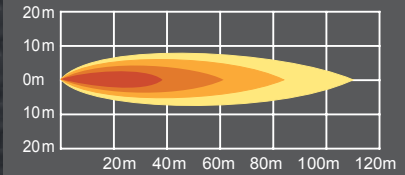

LED WORK LAMP

ROUND SPOT LED WORK LAMP

OPERATING VOLTAGE	10-30V
EFFECTIVE LUMENS	1000 LUMENS
BEAM	SPOT BEAM

HOUSING MATERIAL	ALUMINUM DIE CAST
HOUSING COLOR	BLACK

BEAM PATTERN

TLED-U23

Universal White Round Work Light - Clear Lens LED - Black Housing (6 Diodes)