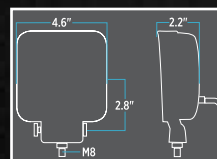

LED WORK LAMP

SQUARE SPOT LED WORK LAMP

OPERATING VOLTAGE	10-30V
EFFECTIVE LUMENS	900 LUMENS
BEAM	SPOT BEAM

HOUSING MATERIAL	ALUMINUM DIE CAST
HOUSING COLOR	BLACK

BEAM PATTERN

TLED-U24

Universal White Square Work Light - Clear Lens LED - Black Housing (5 Diodes)

HIGH POWERED SQUARE FLOOD LED WORK LAMP

OPERATING VOLTAGE	10-30V
EFFECTIVE LUMENS	1600 LUMENS
BEAM	FLOOD BEAM

HOUSING MATERIAL	ALUMINUM DIE CAST
HOUSING COLOR	BLACK

BEAM PATTERN

TLED-U26

Universal White Square High Powered Work Light - Clear Lens LED - Black Housing (9 Diodes)

SUPER POWERED SQUARE FLOOD LED WORK LAMP

OPERATING VOLTAGE	10-30V
EFFECTIVE LUMENS	4000 LUMENS
BEAM	FLOOD BEAM

HOUSING MATERIAL	ALUMINUM DIE CAST
HOUSING COLOR	BLACK

BEAM PATTERN

TLED-U27

Universal White Square High Powered Work Light - Clear Lens LED - Black Housing (4 Diodes)