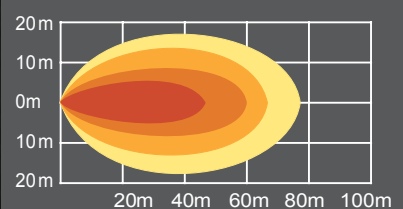

SUPER POWERED SQUARE FLOOD LED WORK LAMP

OPERATING VOLTAGE	10-30V
EFFECTIVE LUMENS	4000 LUMENS
BEAM	FLOOD BEAM

HOUSING MATERIAL	ALUMINUM DIE CAST
HOUSING COLOR	BLACK

BEAM PATTERN

TLED-U27

Universal White Square High Powered Work Light - Clear Lens LED - Black Housing (4 Diodes)