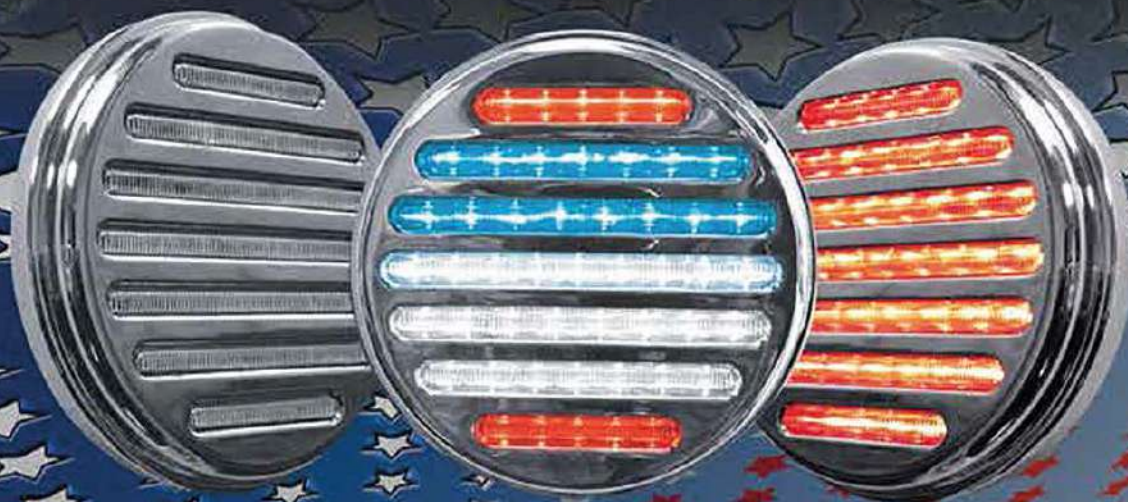

Flatline Patriot light

Show your pride for your country!

OFF

USA PATTERN

RED
STOP, TURN & TAIL

Fits in any Standard 4" Round Grommet

Wire harness options: B612 (12" spacing) or individual Pigtail TP1G-3W. Any S-Series for the Dual Function. Grommet options: TGRO-4R (open back), TGRO-4RC (closed back)

TLED-F4XP

4" Dual Flatline Red Stop, Turn & Tail / USA Pattern Marker LED (49 Diodes)

Discover a comprehensive collection of custom and factory headlights on our website.