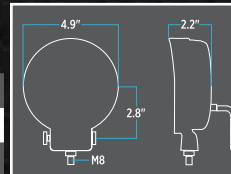

LED WORK LAMP

ROUND SPOT LED WORK LAMP

OPERATING VOLTAGE	10-30V
EFFECTIVE LUMENS	1000 LUMENS
BEAM	SPOT BEAM

HOUSING MATERIAL	ALUMINUM DIE CAST
HOUSING COLOR	BLACK

BEAM PATTERN

TLED-U23

Universal White Round Work Light - Clear Lens LED - Black Housing (6 Diodes)

HIGH POWERED ROUND FLOOD LED WORK LAMP

OPERATING VOLTAGE	10-30V
EFFECTIVE LUMENS	1600 LUMENS
BEAM	FLOOD BEAM

HOUSING MATERIAL	ALUMINUM DIE CAST
HOUSING COLOR	BLACK

BEAM PATTERN

TLED-U25

Universal White Round High Powered Work Light - Clear Lens LED - Black Housing (9 Diodes)

SUPER POWERED ROUND FLOOD LED WORK LAMP

OPERATING VOLTAGE	10-30V
EFFECTIVE LUMENS	2400 LUMENS
BEAM	FLOOD BEAM

HOUSING MATERIAL	ALUMINUM DIE CAST
HOUSING COLOR	BLACK

BEAM PATTERN

TLED-U28

Universal White Round Super Powered Work Light - Clear Lens LED - Black Housing (6 Diodes)