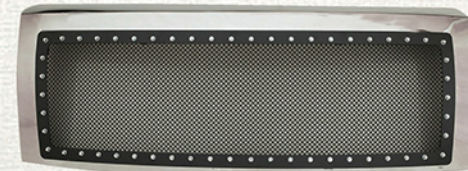

Evolution Chrome Shell/Black Mesh Packaged Grilles

While the Evolution LED Series represents our newest line, the original Evolution grille still represents one of the boldest looks you can bring. Using rivets to outline your grille, Evolution redefines what a grille can do for you, making your ride look great and making you look fantastic. What more can you ask for in a grille? The Packaged Grille line comes with one of our celebrated black-painted grille shells, removing any need for cutting or drilling. Just remove your old shell and snap the new one in. Finally, the Evolution grille is made with Paramount's celebrated stainless steel and finished with its renowned powder coating, so you know that it's built to last. With an Evolution grille your ride will look fiercer than ever before!

FEATURES

- Grilles are built from 100% Stainless Steel
- Fully formed woven mesh adds depth
- Chrome ABS Perimeter studs/rivets
- Chrome Shell
- Semi Flat Black textured Powder Coat finish
- 3 Year Warranty on Material & Finish