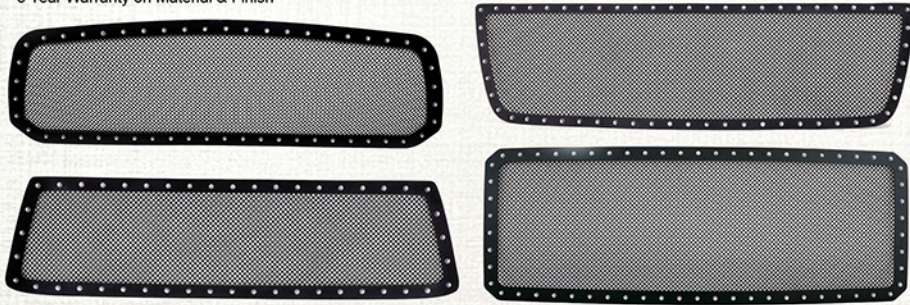

Evolution Black Mesh Grilles

While the Evolution LED Series represents our newest line, the original Evolution grille still represents one of the boldest looks you can bring. Using rivets to outline your grille, Evolution redefines what a grille can do for you, making your ride look great and making you look fantastic. What more can you ask for in a grille? The Cutout Grille line is designed to fit into your original manufacturer's shell, giving your shell that facelift that it's been wanting. Finally, the Evolution grille is made with Paramount's celebrated stainless steel and finished with its renowned powder coating, so you know that it's built to last. With an Evolution grille your ride will look fiercer than ever before!

FEATURES

- Grilles are built from 100% Stainless Steel
- Fully formed woven mesh adds depth
- Chrome ABS Perimeter studs/rivets
- 3 Year Warranty on Material & Finish

PR#	YEAR	MAKE	MODEL	DESC
46-0757	14-on	Chevy	Silverado 1500	14-14 Chevy Silverado 1500 2PC Cutout Evolution Black Stainless Steel Wire Mesh Grille
46-0725	07-13	Chevy	Silverado 1500	07-13 Chevy Silverado bumper Evolution Black Stainless Steel Wire Mesh Grille
46-0733	07-13	Chevy	Silverado 1500	07-13 Chevy Silverado 1500 2PC Cutout Evolution Black Stainless Steel Wire Mesh Grille
46-0727	11-14	Chevy	Silverado 2500/3500	11-14 Chevy Silverado 2500/3500 Cutout Evolution 4PC Overlay Black Stainless Steel Wire Mesh Grille
46-0730	11-14	Chevy	Silverado 2500/3500	11-on Chevy Silverado 2500/3500 Evolution Black Stainless Steel Wire Mesh Replacement Grille
46-0741	11-14	Chevy	Silverado 2500/3500	11-14 Chevy Silverado 2500/3500 Center Bumper Evolution Black Stainless Steel Wire Mesh Grille
46-0708	07-10	Chevy	Silverado 2500/3500	07-14 Chevy Silverado 2500/3500 Evolution Black Stainless Steel Wire Mesh Replacement Grille
46-0732	07-10	Chevy	Silverado 2500/3500	07-10 Chevy Silverado 2500/3500 4PC Cutout Evolution Black Stainless Steel Wire Mesh Grille
46-0709	07-14	Chevy	Tahoe/Suburban	07-14 Chevy Tahoe/Suburban Cutout Evolution Black Stainless Steel Wire Mesh Grille
46-0759	13-14	Dodge	Ram 1500	13-14 Dodge Ram 1500 Cutout Evolution Black Stainless Steel Wire Mesh Grille
46-0717	09-12	Dodge	Ram 1500	09-12 Dodge Ram 1500 Cutout Evolution Black Stainless Steel Wire Mesh Grille
46-0718	06-08	Dodge	Ram 1500/2500/3500	06-08 Dodge Ram Cutout Evolution Black Stainless Steel Wire Mesh Grille
46-0719	02-05	Dodge	Ram 1500/2500/3500	02-05 Dodge Ram Cutout Evolution Black Stainless Steel Wire Mesh Grille
46-0729	10-14	Dodge	Ram 2500/3500	10-14 Dodge Ram 2500/3500 Cutout Evolution Black Stainless Steel Wire Mesh Grille
46-0702	09-14	Ford	F150	09-14 Ford F150 Cutout Evolution Black Stainless Steel Wire Mesh Grille
46-0744	09-14	Ford	F150	09-14 Ford F150 Bumper Evolution Black Stainless Steel Wire Mesh Grille
46-0750	06-08	Ford	F150	06-08 Ford F150 Bumper Evolution Black Stainless Steel Wire Mesh Grille
46-0724	04-08	Ford	F150	04-08 Ford F150 Cutout Evolution Black Stainless Steel Wire Mesh Grille
46-0749	04-05	Ford	F150	04-05 Ford F150 Bumper Evolution Black Stainless Steel Wire Mesh Grille
46-0740	11-14	Ford	F250/350	11-14 Ford F250/350 Bumper Evolution Black Stainless Steel Wire Mesh Grille
46-0745	08-10	Ford	F250/350	08-10 Ford F250/F350 Super Duty Bumper Evolution Black Stainless Steel Wire Mesh Grille
46-0746	05-07	Ford	F250/350	05-07 Ford F250/350 Excursion Bumper Evolution Black Stainless Steel Wire Mesh Grille
46-0701	11-14	Ford	Superduty	11-14 Ford F-250/350 Cutout Superduty Evolution Black Stainless Steel Wire Mesh Grille
46-0703	08-10	Ford	Superduty	08-10 Ford F-250/350 Cutout Superduty Evolution Black Stainless Steel Wire Mesh Grille
46-0704	05-07	Ford	Superduty	05-07 Ford F-250/350 Cutout Superduty Evolution Black Stainless Steel Wire Mesh Grille
46-0755	14-14	GMC	Sierra 1500	14-14 GMC Sierra 1500 1PC Cutout Evolution Black Stainless Steel Wire Mesh Grille
46-0756	14-14	GMC	Sierra 1500	14-14 GMC Sierra 1500 1PC Evolution Black Stainless Steel Wire Mesh Bumper Grille
46-0712	07-13	GMC	Sierra 1500	07-13 GMC Sierra 1500 Cutout Evolution Black Stainless Steel Wire Mesh Grille
46-0726	07-13	GMC	Sierra 1500	07-13 GMC Sierra Bumper Evolution Black Stainless Steel Wire Mesh Grille
46-0734	11-14	GMC	Sierra 2500/3500	11-14 GMC Sierra 2500/3500 Cutout Evolution Black Stainless Steel Overlay Wire Mesh Grille
46-0743	11-14	GMC	Sierra 2500/3500	11-14 GMC Sierra 2500/3500 Center Bumper Evolution Black Stainless Steel Wire Mesh Grille
46-0713	07-10	GMC	Sierra 2500/3500	07-10 GMC Sierra 2500/3500 Cutout Evolution Black Stainless Steel Wire Mesh Grille
46-0731	07-14	Jeep	Wrangler	07-14 Jeep Wrangler Evolution Black Stainless Steel Wire Mesh Grille
46-0747	04-14	Nissan	Titan	04-14 Nissan Armada/04-08 Nissan Titan Bumper Evolution Black Stainless Steel Wire Mesh Grille
46-0722	05-11	Toyota	Tacoma	05-11 Toyota Tacoma Evolution Black Stainless Steel Wire Mesh Grille
46-0754	05-11	Toyota	Tacoma	05-11 Toyota Tacoma 1PC Evolution Black Stainless Steel Wire Mesh Bumper Grille
46-0760	14-14	Toyota	Tundra	14-14 Toyota Tundra 1PC Cutout Evolution Black Stainless Steel Wire Mesh Grille
46-0720	10-13	Toyota	Tundra	10-13 Toyota Tundra Cutout Evolution Black Stainless Steel Wire Mesh Grille
46-0721	07-09	Toyota	Tundra	07-09 Toyota Tundra Evolution Black Stainless Steel Wire Mesh Grille