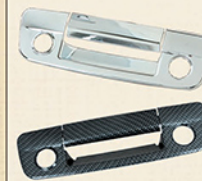

64-0203/64-0203CF
[Tailgate Handle Covers]

02-08 Dodge Ram 1500
03-09 Dodge Ram 2500
03-09 Dodge Ram 3500

Tailgate Handle Covers

64-0207/64-0207CF
[Tailgate Handle Covers]
[w/o camera hole]

09-14 Dodge Ram 1500
10-14 Dodge Ram 2500
10-14 Dodge Ram 3500