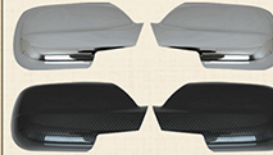

65-0206/65-0206CF
05-10 Jeep Grand Cherokee