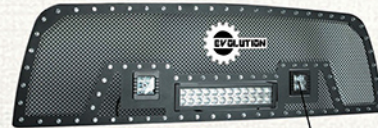

Evolution LED Grilles **New!**

When the Evolution line was first created by Paramount Restyling, it was charged with a single purpose: to create the future of restyling. It was in search of this goal that Evolution's LED series was born. Using rivets with LED lights inserted into them these grilles aren't just designed to make your ride stand out, they'll make you stand out. When powered off the Evolution LED will look just like an Evolution grille, but when powered on the Evolution LED redefines the entire look of the grille. The Cutout Grille line is designed to fit into your original manufacturer's shell, giving your shell that facelift that it's been wanting. Also, with the Cutout Grille line the lights are sold separately so you even have the option of searching out better LED lights to really define your ride. Finally, the Evolution LED Series is made with Paramount's celebrated stainless steel and finished with its renowned powder coating, so you know that it's built to last. With the Evolution LED series, you'll be part of the future!

FEATURES

- Grilles are built from 100% Stainless Steel
- Fully formed woven mesh adds depth
- Chrome ABS Perimeter studs/rivets
- LED lights sold separately
- LED mounts accommodates most competitors LED's lights
- Semi Flat Black textured Powder Coat finish
- 3 Year Warranty on Material & Finish

3 1/8 x 3 1/4