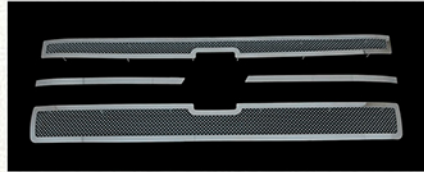

Over 300 Applications for cars, Trucks & SUVs