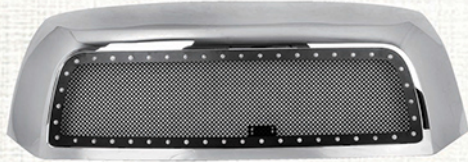

Evolution Chrome Shell/Black Mesh Packaged Grilles

While the Evolution LED Series represents our newest line, the original Evolution grille still represents one of the boldest looks you can bring. Using rivets to outline your grille, Evolution redefines what a grille can do for you, making your ride look great and making you look fantastic. What more can you ask for in a grille? The Packaged Grille line comes with one of our celebrated black-painted grille shells, removing any need for cutting or drilling. Just remove your old shell and snap the new one in. Finally, the Evolution grille is made with Paramount's celebrated stainless steel and finished with its renowned powder coating, so you know that it's built to last. With an Evolution grille your ride will look fiercer than ever before!

FEATURES

- Grilles are built from 100% Stainless Steel
- Fully formed woven mesh adds depth
- Chrome ABS Perimeter studs/rivets
- Chrome Shell
- Semi Flat Black textured Powder Coat finish
- 3 Year Warranty on Material & Finish