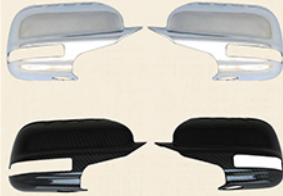

65-0310/65-0310CF(w/ turn signal)
11-13 Ford Explorer