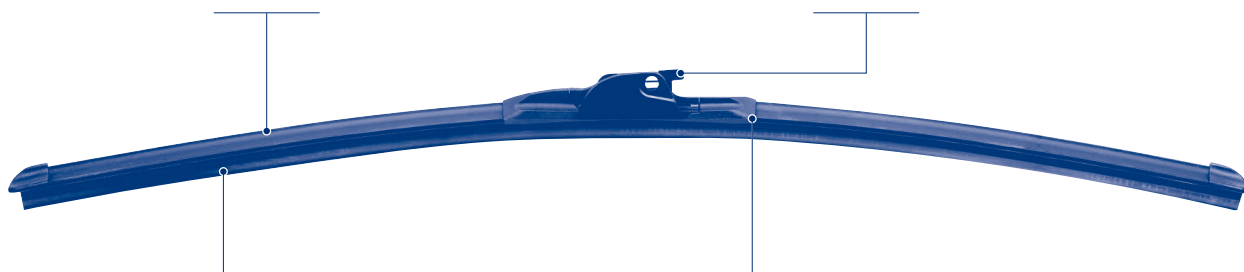

Touch Flat

Flat Wiper Blades
“Touch Flat” for cars
 (Single)

NEW RANGE!!!!

- Modern design flat blade giving the latest wiper technology for all vehicle types.
- Wiper Blades curve beam provides uniform pressure for a clean, clear wipe.
- Only 16 SKU's to cover 98% of the vehicle parc.
- Suitable for all popular OE wiper arms, and upgrading conventional arms to beam technology.
- Identified by the short code **“MTF”**.

Symmetrical Spoiler

Symmetrical spoiler reduces wind lift and allows fitment to both LHD and RHD wiper systems.

Unique Connection System

Fits all popular modern OE specific wiper arms and traditional hook arms.

Formulated Rubber

Unique dual material OE formulation.

Exclusive Coupler

Twin Point design offers even pressure distribution.

- Up to 5 connectors included in the box to cover 8 different arm types:

D

9 × 4 and 9 × 3 Hook Arm (conventional blade upgrade)