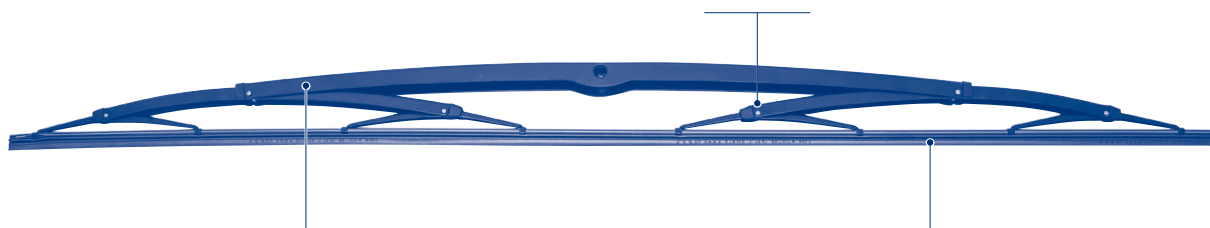

Prefitted Quick Connector

Quick and easy direct fitment to all common hook wiper arms.

Aerodynamic Design

Vented structure reduces wind lift at high speeds.

Exclusive Formulated Rubber

Graphite coated rubber for a smoother wipe and extended lifespan.

Metal Wiper Blades

Featuring a traditional technology, these wiper blades work optimally.

Flat Wiper Blades

Flat structure for even pressure distribution.

Refill

Replacing only the rubber profile is common for many applications.

Heavy-Duty Wiper Blades for Trucks and Buses

- Complete range dedicated to heavy vehicles that ensure to LCVs, buses and trucks the best wiper blades technology and optimal performance.
- 15 lengths up to 100 cm with all necessary adaptors for the widest vehicle coverage.
- Quality performance in harsh environments.
- Identified by the short code “MT”.

Heavy-Duty Wiper Blades for Trucks and Buses (Single)

Riveted Connections and Joints

Thanks to this feature, the wiper blade is more resistant.

Total Metal Structure

The structure is particularly strong to ensure maximum sliding uniformity.