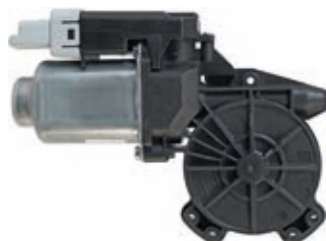

The Magneti Marelli range has been created to offer to the repairer a wide range of different solutions:

600 complete systems

550 mechanisms

36 mechanisms with panel

30 motors

6 manual window lifters

NEWS!

The Magneti Marelli range includes **36 panel window lifters**. The mechanism is pre-assembled on the door panel for faster repair.

We are also offering **30 new motors**, adding greater variety to our range.

PACKAGING

The product is supplied in the traditional Magneti Marelli "blue & yellow" box with a complete labelling.

Boxes are sized for convenient stocking.