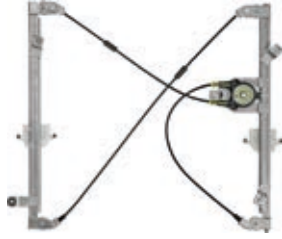

The improved layout and new graphics allow for easier consultation.

Mounting side

Comfort function

Connector drawing

Product pictures

OES

Cross References

SINGLE BOWDEN

Cable type power windows with a single track, for automobiles and commercial vehicles

DOUBLE BOWDEN

Cable type power windows with a double track, for automobiles and commercial vehicles

CABLE SYSTEM

With a special spiral flocked cable for commercial vehicles, lorries or special applications