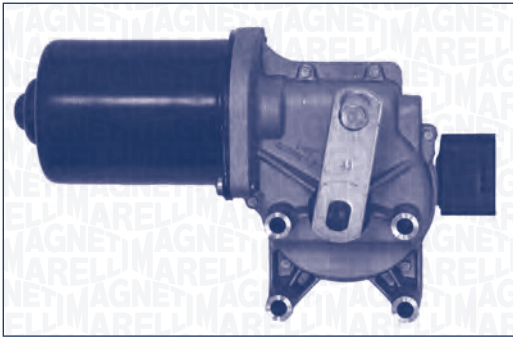

TGE521NOM – 064052111010

Motore fornito senza viti e non filettato, utilizzare le viti autofilettanti dell'originale /
Engine supplied without screws and non-threaded, use the self-tapping screws of the original

VOLKSWAGEN	AMAROK (2HA, 2HB, S1B, S6B, S7A, S7B)	L.D.	09/10 →
	MULTIVAN V (7HM, 7HN, 7HF, 7EF, 7EM, 7EN)	L.D.	04/03 → 08/15
	TRANSPORTER V Autobus (7HB, 7HJ, 7EB, 7EJ, 7EF, 7EG, 7HF)	L.D.	04/03 →
	TRANSPORTER V Furgonato (7HA, 7HH, 7EA, 7EH)	L.D.	04/03 →
	TRANSPORTER V Pianale piatto/Telaio (7JD, 7JE, 7JL, 7JY, 7JZ)	L.D.	04/03 →
	TRANSPORTER VI Autobus (SGB, SGG, SGJ)	L.D.	04/15 →
	TRANSPORTER VI Furgonato (SGA, SGH)	L.D.	04/15 →
	TRANSPORTER VI Pianale piatto/Telaio (SFD, SFE, SFL, SFZ)	L.D.	04/15 →
	VOYAGE	L.D.	09/88 → 09/90