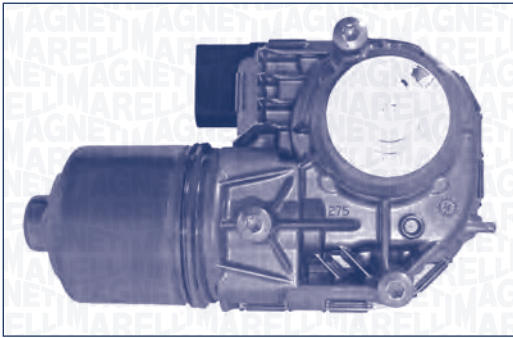

FORD

FOCUS III

07/10 →

FOCUS III Tre volumi

07/10 →

FOCUS III Turnier

07/10 →

TGE500NM – 064350014010