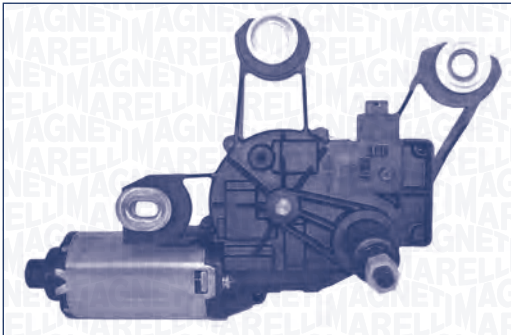

TGL420F – 064342006010

FORD	TOURNEO CONNECT	L.D.	06/02 → 12/13
	TRANSIT CONNECT (P65, P70, P80)	L.D.	06/02 → 12/13