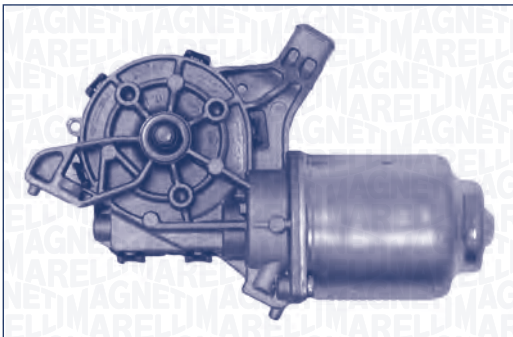

TGECSM24A – 064300024010

RENAULT	MEGANE III 2 volumi / Coda spiovente (BZ0)	L.D.	11/08 →
	MEGANE III Coupé (DZ0/1)	L.D.	11/08 →
	MEGANE III Grandtour (KZ0/1)	L.D.	11/08 →
	MEGANE III Tre volumi	L.D.	06/09 →