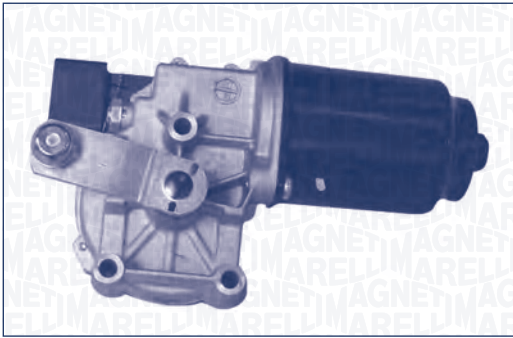

TGE522EM – 064052204010

Motore fornito senza viti e non filettato, utilizzare le viti autofilettanti dell'originale /
Engine supplied without screws and non-threaded, use the self-tapping screws of the original

SKODA	RAPID (NA2)	L.D.	10/11 →
	RAPID (NH3)	L.D.	07/12 →
	RAPID Spaceback (NH1)	L.D.	07/12 →