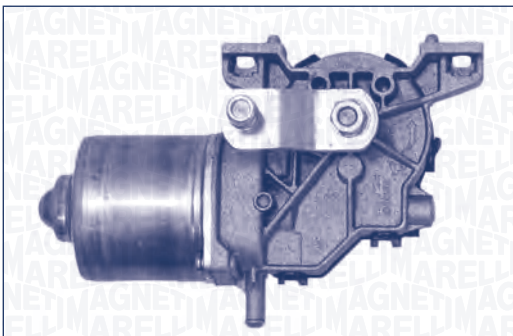

TGE511GM – 064014007010

FIAT	PANDA (169)	L.D.	09/03 →
	PANDA Van (169)	L.D.	03/04 →