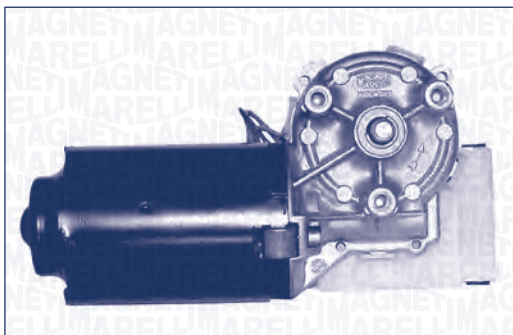

TGE434M – 064343411010

ALFA ROMEO	156 (932)		01/97 → 12/00
	156 Sportwagon (932)		01/97 → 12/00
FIAT	MAREA (185)		09/96 → 05/02
	MAREA Weekend (185)		09/96 → 05/02