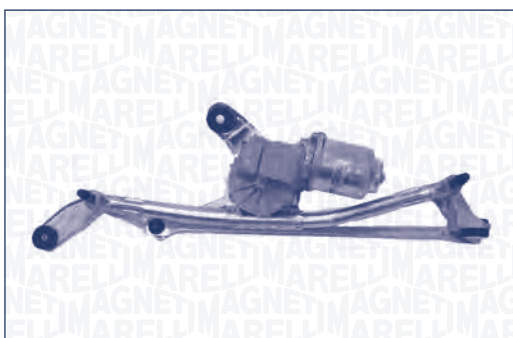

TGECS05H – 064300347010			
RENAULT	MEGANE II (BM0/1, CM0/1)	L.D.	09/02 → 03/09
	MEGANE II Coupé-Cabriolet (EM0/1)	L.D.	09/03 → 12/09
	MEGANE II Station wagon (KM0/1)	L.D.	08/03 → 08/09
	MEGANE II Tre volumi (LM0/1)	L.D.	08/03 →