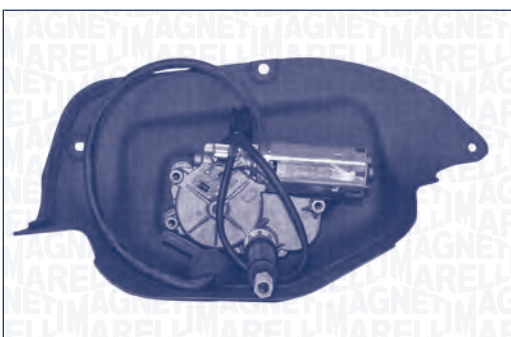

TGL420G – 064342007010

FORD	TOURNEO CONNECT	L.D.	06/02 → 12/13
	TRANSIT CONNECT (P65, P70, P80)	L.D.	06/02 → 12/13

TGL420H – 064342008010

FORD	TOURNEO CONNECT		06/02 → 12/13
	TRANSIT CONNECT (P65, P70, P80)		06/02 → 12/13