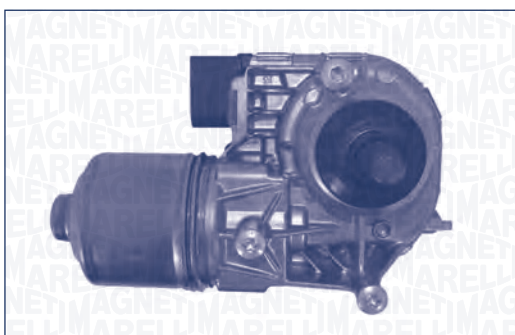

TGE500MM – 064350013010

FORD

FOCUS III

07/10 →

FOCUS III Tre volumi

07/10 →

FOCUS III Turnier

07/10 →