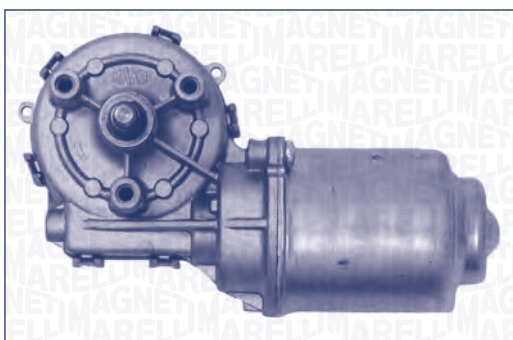

TGECSM21A – 064300021010			
Solo con tergicristallo Magneti Marelli / Only with Magneti Marelli windshield wiper			
RENAULT	MEGANE II (BM0/1, CM0/1)	L.D.	09/02 → 03/09
	MEGANE II Coupé-Cabriolet (EM0/1)	L.D.	09/03 → 12/09
	MEGANE II Station wagon (KM0/1)	L.D.	08/03 → 08/09
	MEGANE II Tre volumi (LM0/1)	L.D.	08/03 →
	MEGANE II (BM0/1, CM0/1)		09/02 → 03/09
	MEGANE II Coupé-Cabriolet (EM0/1)		09/03 → 12/09
	MEGANE II Station wagon (KM0/1)		08/03 → 08/09
	MEGANE II Tre volumi (LM0/1)		08/03 →