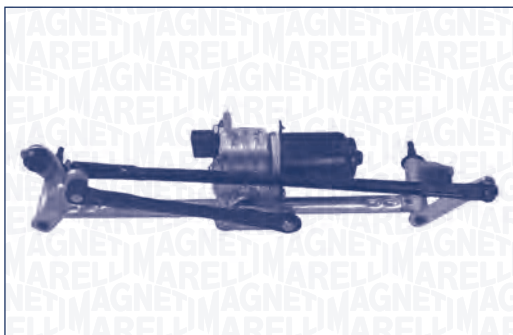

TGE521R – 064352116010

SEAT	IBIZA IV (6J5, 6P1)	L.D.	03/08 →
	IBIZA IV ST (6J8, 6P8)	L.D.	03/10 →
VOLKSWAGEN	POLO (6R1, 6C1)	L.D.	07/14 →
	POLO (9N)	L.D.	10/01 → 11/09