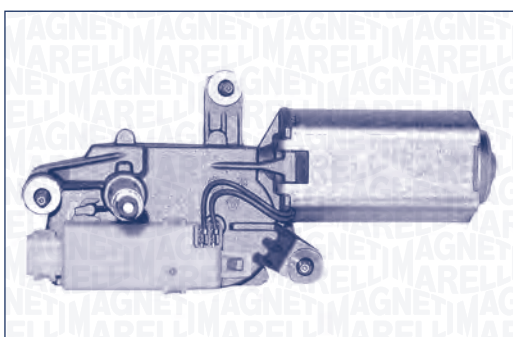

TGE430M – 064343011010

FIAT

MAREA (185)

09/96 → 05/02

MAREA Weekend (185)

09/96 → 05/02