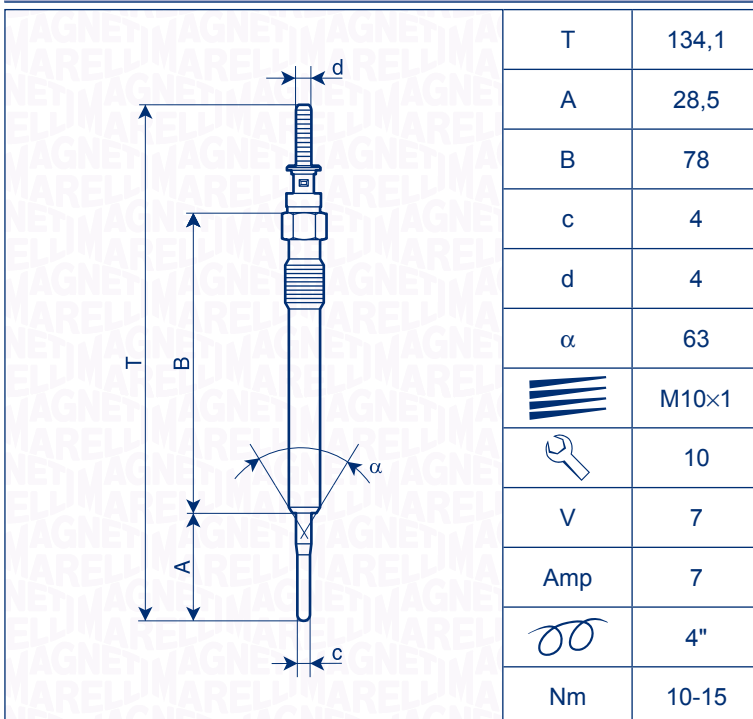

UY32A NEW

BOSCH

0.250.603.006

			CC	KW				V

BMW

SERIES 1 (E81) 116d	2.0	85	11/08 → 09/12	4	N47 D20 A/N47 D20 C	7
SERIES 1 (E81) 118d	2.0	90	09/06 → 09/12	4	N47 D20 A/N47 D20 C	7
	2.0	105	09/06 → 09/12	4	N47 D20 A/N47 D20 C	7
SERIES 1 (E81) 120d	2.0	120	09/06 → 09/12	4	N47 D20 A/N47 D20 C	7
	2.0	130	09/06 → 09/12	4	N47 D20 A/N47 D20 C	7
SERIES 1 (E81) 123d	2.0	150	03/07 → 09/12	4	N47 D20 B/N47 D20 D	7
SERIES 1 (E87) 116d	2.0	66	01/11 → 12/11	4	---	7
	2.0	85	12/08 → 09/12	4	N47 D20 A	7
SERIES 1 (E87) 118d	2.0	105	11/03 → 09/12	4	M47 D20 (204D4)/N47 D20 A/ N47 D20 C	7
SERIES 1 (E87) 120d	2.0	120	11/03 → 09/12	4	M47 D20 (204D4)/N47 D20 A/ N47 D20 C	7
	2.0	130	11/03 → 09/12	4	M47 D20 (204D4)/N47 D20 A/ N47 D20 C	7
SERIES 1 (E87) 123d	2.0	150	03/07 → 09/12	4	N47 D20 B/N47 D20 D	7
SERIES 1 (F20) 114d	1.6	70	10/12 →	4	---	7
SERIES 1 (F20) 116d	1.6	85	11/12 →	4	N47 D20 A	7
	2.0	85	12/10 →	4	N47 D20 C	7
SERIES 1 (F20) 118d	2.0	100	12/10 →	4	N47 D20 C	7
	2.0	110	03/15 →	4	---	7
	2.0	105	12/10 →	4	N47 D20 C	7
SERIES 1 (F20) 120d	2.0	120	12/10 →	4	N47 D20 C	7
	2.0	135	12/10 →	4	N47 D20 C	7
	2.0	140	03/15 →	4	---	7
	2.0	147	01/11 →	4	---	7