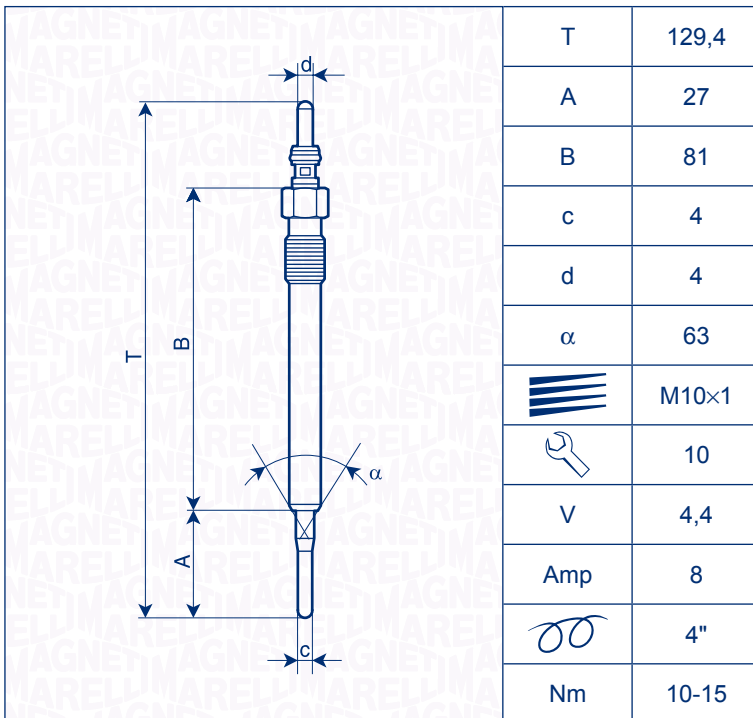

UY7A

BERU

0.100.266.016 0.100.266.040 GE108
GE115

BOSCH

0 250 403 009 0 250.403.007 0 250.403.009
GLP 194

CHAMPION

CH705

NGK

5849 8888 DP 49 DP 57
Y 1002 AS Y 609 AS Y609AS

CC

KW

V

AUDI

A1 TDI	1.4	66	11/14 →	3	---	4,4
	1.6	66	03/11 →	4	CAYB	4,4
	1.6	77	05/10 →	4	CAYC	4,4
	1.6	85	11/14 →	4	---	4,4
	2.0	100	09/11 →	4	CFHB	4,4
	2.0	105	09/11 →	4	CFHD	4,4
A3 TDI	1.6	77	05/09 →	4	CAYC	4,4
	1.6	81	09/13 →	4	---	4,4
	2.0	81	01/13 →	4	---	4,4
	2.0	100	04/08 → 05/10	4	CBAA	4,4
	2.0	100	11/09 →	4	CFFA	4,4
	2.0	100	05/13 →	4	---	4,4
	2.0	100	09/13 →	4	---	4,4
	2.0	103	04/08 → 05/10	4	CBAB	4,4
	2.0	103	11/09 →	4	CFFB	4,4
	2.0	105	09/12 →	4	---	4,4
	2.0	110	04/12 →	4	---	4,4
	2.0	135	05/13 →	4	---	4,4