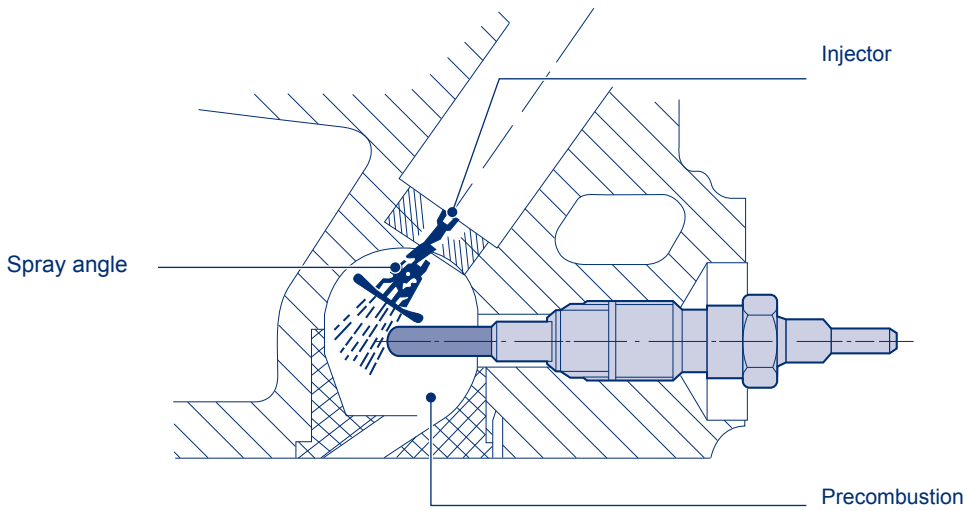

Heats rapidly for fast-starting in cold conditions and maintains high temperature after engine start-up for reduced emissions.

5

Filament welding with constant quality control. Made with entirely automated processes by means of laser fusion.

The position of the incandescent tip may be between the edge and the centre of the precombustion chamber depending on the type of engine and the type of technical performance required. In the case of filament glow plugs, the filament must skim the spray cone.