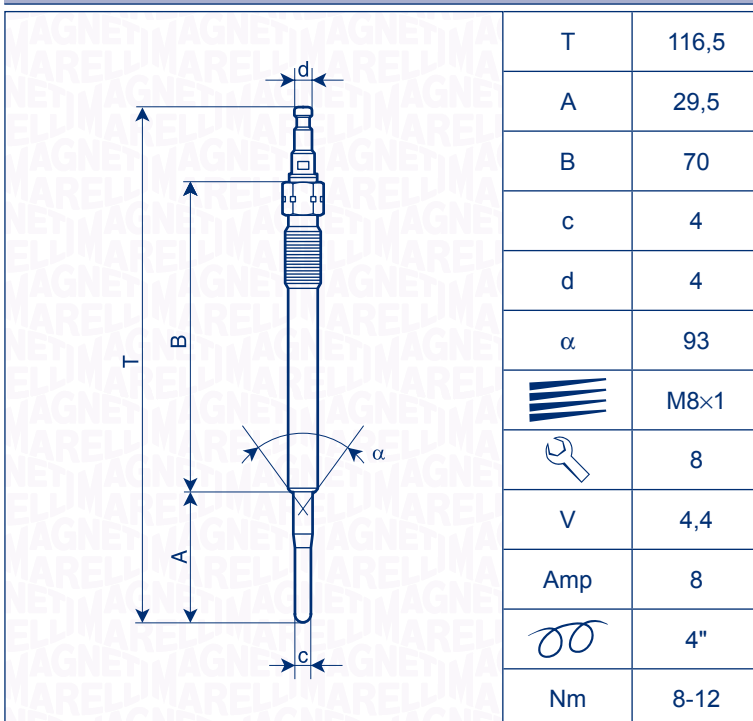

UC03F

BERU

0.100.266.004 0.100.266.009 GE101

BOSCH

0 250 403 002 0.250.403.002

CHAMPION

CH 702 CH702

NGK

7768 DP 48 YE 14
YE14

CC

KW

V

AUDI

A3 TDI	2.0	125	03/06 →	4	BMN	4,4
	2.0	100-103	05/03 →	4	AZV/BKD	4,4
A4 TDI	2.0	103	11/04 →	4	BLB / BRE	4,4
	2.0	125	06/06 →	4	---	4,4
A6 TDI	1.9	103	07/04 →	4	---	4,4
	2.0	100	06/05 →	4	BNA/BRF	4,4
	2.0	103	07/04 →	4	BLB/BRE	4,4

CHRYSLER

SEBRING CRD	2.0	103	07/07 → 12/10	4	---	4,4

DODGE

AVENGER CRD	2.0	103	06/07 →	4	---	4,4
CALIBER CRD	2.0	103	06/06 →	4	---	4,4
JOURNEY CRD	2.0	103	06/08 →	4	---	4,4

JEEP

COMPASS CRD	2.0	103	08/06 →	4	ECD/ECE	4,4

MITSUBISHI

GRANDIS DI-D	2.0	100	09/05 →	4	BSY	4,4
OUTLANDER II DI-D	2.0	103	02/07 →	4	---	4,4

SEAT

ALTEA TDI	2.0	125	03/06 →	4	BMN	4,4
ALTEA XL TDI	2.0	103	03/04 →	4	BKB	4,4
	2.0	125	06/07 →	4	BMN	4,4
LEON TDI	2.0	103	09/05 →	4	---	4,4
	2.0	125	02/06 →	4	BMN	4,4
TOLEDO III TDI	2.0	103	10/04 →	4	---	4,4