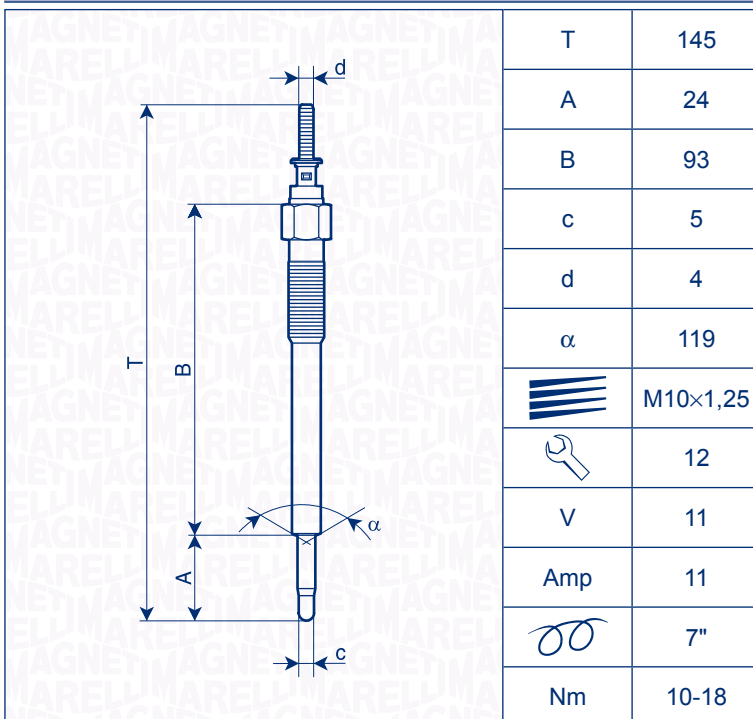

UC67A NEW

CHAMPION		
CH 603	CH603	
NGK		
1983	CZ 22	CZ22
DP 42	Y 541 J	Y541J

			CC	KW				V

HONDA								
CIVIC DI DTI	1.7	55	01/02 →	4	4EE2			11
OPEL								
ASTRA D TI	1.7	55	02/00 →	4	4EE2			11
ASTRA G 16V	1.7	55	01/00 →	4	Y17DT			11
ASTRA H 16V	1.7	59	05/04 →	4	Z17DTH/Z17DTL			11
ASTRA TD	1.7	55	02/02 →	4	ISUZU			11
COMBO DI/DTI	1.7	48-55	10/01 →	4	Y17TD/Y17TDL			11
CORSA C 16V	1.7	48-55	10/00 →	4	Y17DT/Y17DTL			11
CORSA C DI 16V	1.7	55	10/00 →	4	Y17DT/Y17DTL			11
	1.7	65	01/01 →	4	4EE2			11
CORSA C DTI 16V	1.7	75	01/01 →	4	4EE2			11
MERIVA CDTI	1.7	74	09/03 →	4	Y17DTL/Z17DTL			11
MERIVA DTI	1.7	55	10/03 →	4	Y17DT			11
COMBO DI	1.7	44	01/00 →	4	4EE2			11
VAUXHALL								
ASTRA DTI 16V	1.7	55	02/00 →	4	4EE2			11
ASTRA G 16V	1.7	---	01/00 →	4	Y17DT			11
ASTRA H 16V	1.7	---	05/04 →	4	Z17DTH/Z17DTL			11
ASTRA Van 16V	1.7	---	02/02 →	4	ISUZU			11
COMBO 16V	1.7	---	10/00 →	4	Y17DT/Y17DTL			11
CORSA C 16V	1.7	---	10/00 →	4	Y17DT/Y17DTL			11
CORSA DI 16V	1.7	65	01/01 →	4	4EE2			11
CORSA DTI 16V	1.7	75	01/01 →	4	4EE2			11
CORSA Van 16V	1.7	---	10/00 →	4	Y17DT/Y17DTL			11
MERIVA 16V	1.7	---	10/03 →	4	Y17DT			11