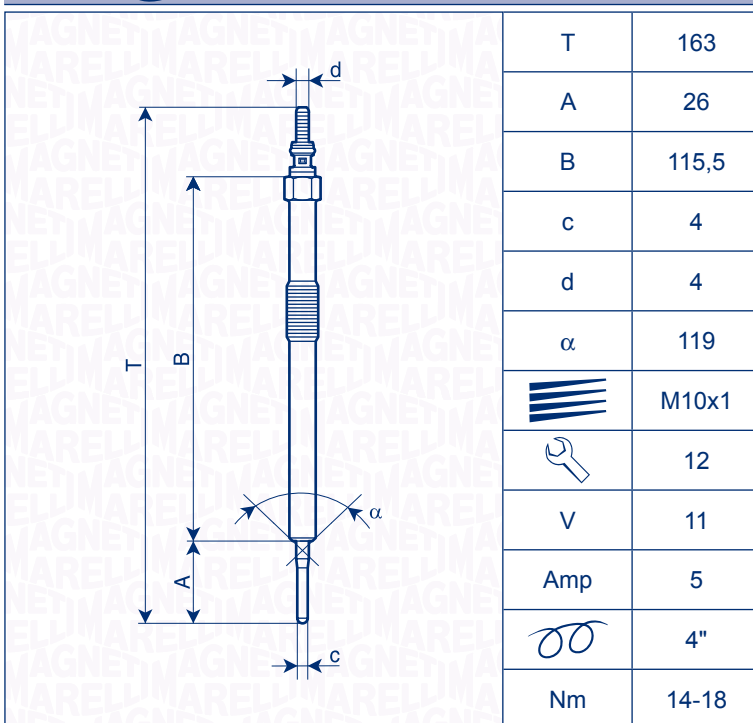

UY41A NEW

	CC	KW				V
MITSUBISHI						
ASX DI-D	1.8	85	06/10 →	4	4N13	11
	1.8	110	06/10 →	4	4N13	11
LANCER DI-D	1.8	85	05/10 →	4	4N13	11
	1.8	110	06/10 →	4	4N13	11
OUTLANDER II DI-D	2.2	130	11/06 →	4	4N14	11
OUTLANDER II DI-D 4WD	2.2	103	09/10 →	4	4N14	11
	2.2	130	11/06 →	4	4N14	11
OUTLANDER III DI-D 4WD	2.2	110	08/12 →	4	---	11

UY42A NEW

T	163
A	26
B	115,5
c	4
d	4
α	119
	M10x1
	12
V	11
Amp	5
	4"
Nm	14-18

BERU
100266056 GE124
BOSCH
0 250 403 021 GLP237

	CC	KW				V
NISSAN						
NAVARA dCi	2.5	106	07/05 →	4	---	11
	2.5	120	10/06 →	4	---	11
	2.5	126	08/08 →	4	---	11
	2.5	128	12/05 →	4	---	11
NAVARA dCi 4WD	2.5	106	10/08 →	4	---	11
	2.5	126	10/06 →	4	---	11
	2.5	128	07/05 →	4	---	11
	2.5	140	12/09 →	4	---	11
PATHFINDER III dCi	2.5	128	01/05 →	4	---	11
	2.5	126	10/06 →	4	---	11
PATHFINDER III dCi 4WD	2.5	120	01/05 →	4	---	11
	2.5	128	03/05 →	4	---	11
	2.5	140	08/10 →	4	---	11