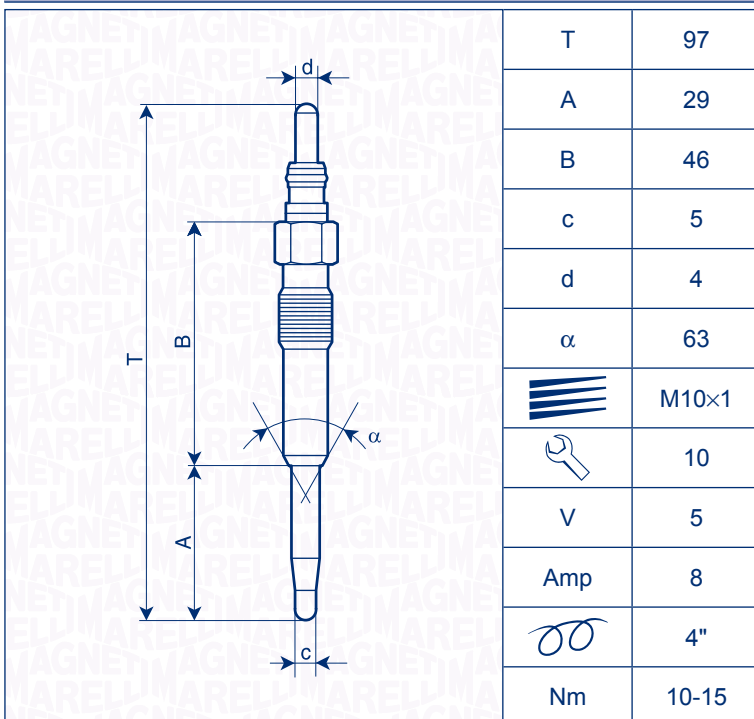

UC01F

BERU

0.100.266.008 GE100

BOSCH

250402005 0 250 402 001 0.250.402.001
0.250.402.005 GLP050

CHAMPION

CH 700/002 CH700

NGK

7560 9776 DP 50
Y 607 AS Y607AS

			CC	KW				V
AUDI								
A2 TDI			1.4	55-66	09/03 →	3	AMF-BHC-ATL	5
A3 TDI			1.9	75	03/03 →	4	---	5
			1.9	77	10/05 → 05/07	4	BLS	5
			1.9	77	06/06 →	4	BXE	5
			1.9	77	09/04 →	4	BKC	5
			2.0	103	06/05 →	4	BMM	5
A4 TDI			1.9	85	11/05 →	4	BRB	5
			1.9	85	06/04 → 12/05	4	BKE	5
			2.0	103	11/04 →	4	BPW	5
CHRYSLER								
SEBRING CRD			2.0	103	01/00 →	4	Engine by VW	5
SEAT								
ALHAMBRA TDI			1.9	110	05/05 →	4	---	5
ALTEA XL TDI			1.9	77	04/16 →	4	BJB/BKC	5
			2.0	100	03/04 →	4	---	5
IBIZA IV TDI R			1.9	118	03/04 →	4	---	5
LEON TDI			1.9	74	10/05 →	4	---	5
			1.9	77	09/05 →	4	---	5
			1.9	81	09/05 →	4	---	5
			1.9	110	09/05 →	4	---	5
TOLEDO III TDI			1.9	77	10/04 →	4	---	5
SKODA								
FABIA TDI			1.4	59	01/07 →	3	BMS	5
			1.9	77	04/07 →	4	BLS	5
OCTAVIA TDI			2.0	103	11/05 →	4	BMM	5
			1.9	77	06/04 →	4	---	5