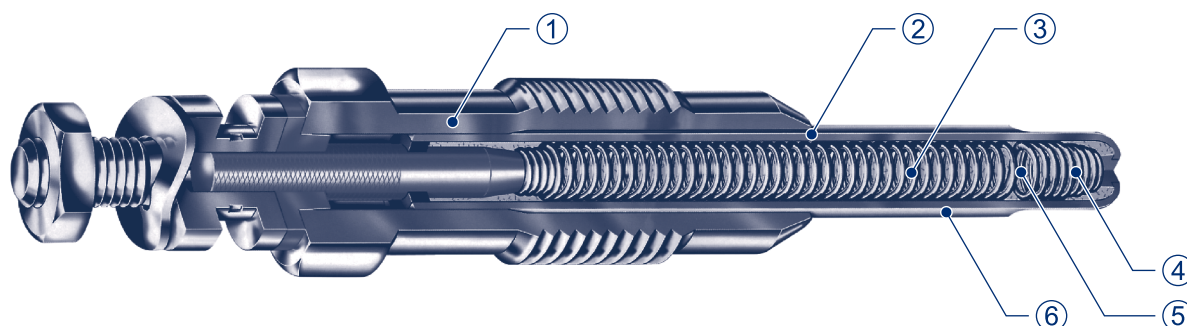

Features

1

Body with twin seat and special insulating seal.

Ensures a perfect seal and insulation.

2

Thermal and chemical corrosion-proof superalloy sheath.

Variable thickness, specific for every engine, in relation to the temperatures developed in the precombustion chamber.

3

Regulating coil.

The resistance characteristics of this coil control the temperature rise to give fastest warm up while allowing it to remain heated up to three minutes without the risk of damage.

4

Heating coil.

Heats rapidly for fast-starting in cold conditions and maintains high temperature after engine start-up for reduced emissions.

5

Filament welding with constant quality control. Made with entirely automated processes by means of laser fusion.

6

High compression insulating powder (Mg O).

The right compaction eliminates the air gaps and prevents damaging the resistive filament while insulating its turns, making the glow plug top grade.