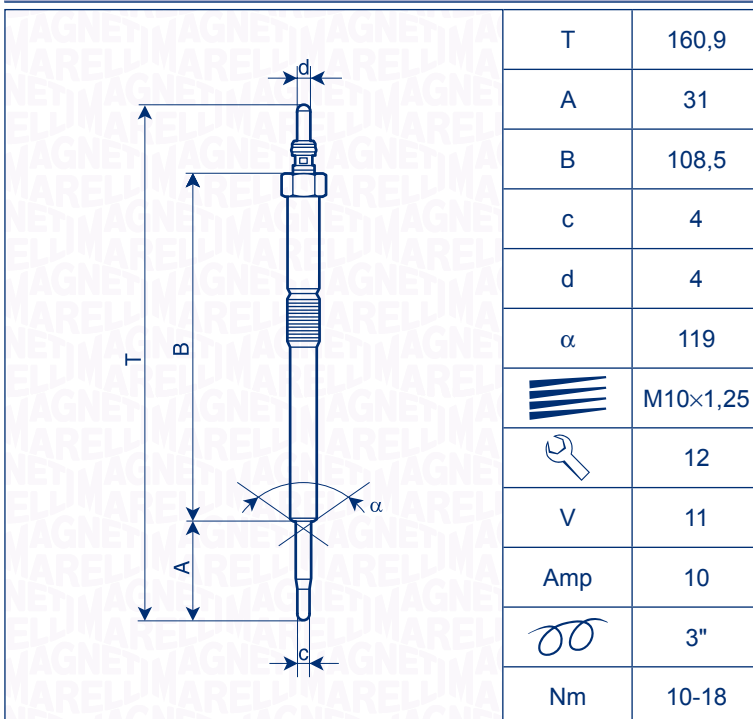

UY14A

BERU

0.100.800.036 GN073

BOSCH

0 250 503 003 0.250.503.003 F 01G 004 02X

			CC	KW				V

HONDA

ACCORD IX i-DTEC	2.2	110	07/08 →	4	N22B1	11
	2.2	132	07/09 →	4	N22B2	11
ACCORD VII i-CTDi	2.2	103	01/04 →	4	N22A1	11
CIVIC IX i-DTEC	1.6	88	02/13 →	4	---	11
	1.6	88	01/14 →	4	---	11
	2.2	110	02/12 →	4	---	11
CIVIC VI i D	2.0	77	04/98 → 02/01	4	20T2N	11
CIVIC VI i TD	2.0	63	01/97 → 02/01	4	20T2R	11
CIVIC VIII CTDi	2.2	103	01/06 →	4	N22A2	11
CR-V II CTDi	2.2	103	02/05 → 09/06	4	N22A2	11
CR-V III i-CTDi	2.2	103	01/07 →	4	N22A2	11
CR-V III i-DTEC	2.2	110	01/07 →	4	N22B3	11
CR-V IV i-DTEC	1.6	88	10/13 →	4	---	11
	1.6	118	02/15 →	4	---	11
	2.2	110	10/12 →	4	---	11
FR-V i-CTDi	2.2	103	07/05 →	4	N22A1	11