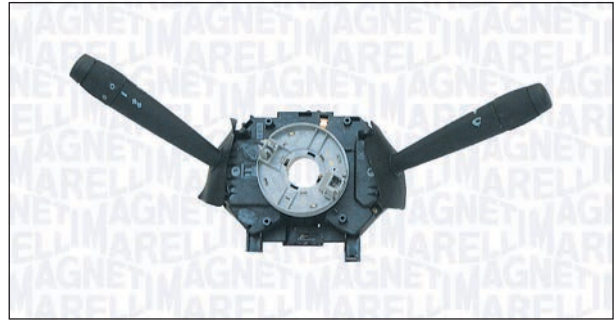

i PIN

28

FIAT

PALIO (178BX)	04/96 →
PALIO Weekend (178_)	04/96 →
SIENA (178_)	04/96 → 12/09
STRADA Pick-up (178_)	06/99 → 12/06

DA43193

000043193010