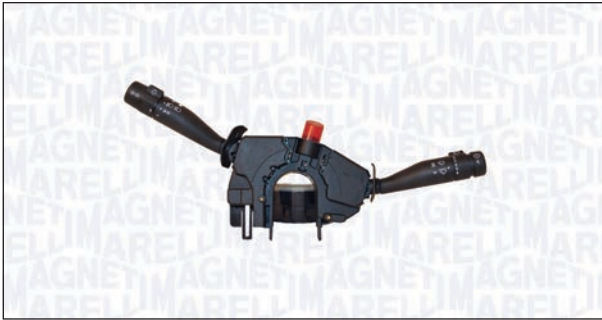

DA50208

000050208010

PIN

21

FORD

ESCORT '91 Express (AVL)	07/90 → 12/94
ESCORT '95 Furgonato (AVL)	01/95 → 06/01
ESCORT CLASSIC (AAL, ABL)	10/98 → 07/00
ESCORT CLASSIC Turnier (ANL)	02/99 → 07/00
ESCORT V (GAL)	07/90 → 12/92
ESCORT V Cabriolet (ALL)	07/90 → 12/92
ESCORT V Station wagon (GAL, AVL)	07/90 → 12/92
ESCORT VI (GAL)	09/92 → 01/95
ESCORT VI Cabriolet (ALL)	12/92 → 01/95
ESCORT VI Station wagon (GAL)	09/92 → 01/95
ESCORT VI Tre volumi (GAL)	08/93 → 01/95
ESCORT VII (GAL, AAL, ABL)	01/95 → 10/98
ESCORT VII Cabriolet (ALL)	02/95 → 08/00
ESCORT VII Station wagon (GAL, ANL)	01/95 → 02/99
ESCORT VII Tre volumi (GAL, AFL)	01/95 → 02/99
ORION III (GAL)	07/90 → 12/93

DA50209

000050209010