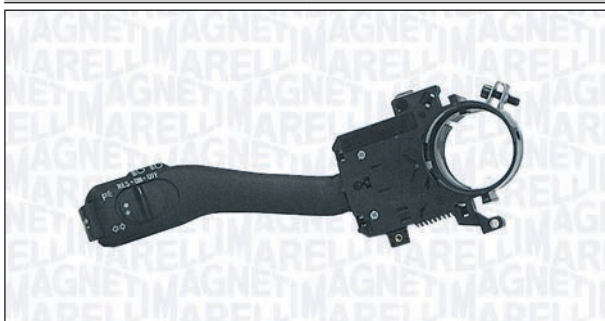

DA50099 **00050099010**

i **PIN**

17

AUDI

A2 (8Z0)	02/00 → 08/05
A3 (8L1)	09/96 → 05/03
A3 (8P1)	05/03 →
A6 (4A, C4)	06/94 → 10/97
A6 (4B2, C5)	01/97 → 01/05
A6 Avant (4A, C4)	06/94 → 12/97
A6 Avant (4B5, C5)	12/97 → 01/05
ALLROAD (4BH, C5)	05/00 → 08/05
TT (8N3)	10/98 → 06/06
TT Roadster (8N9)	10/99 → 06/06