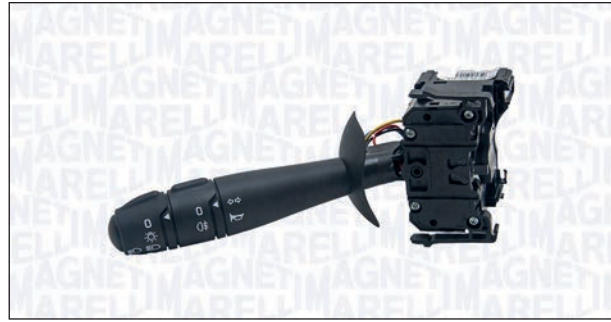

PIN

13

NISSAN

INTERSTAR Autobus (X70)	07/02 →
INTERSTAR Furgonato (X70)	07/02 →

RENAULT

MASTER II Autobus (JD)	09/00 →
MASTER II Furgonato (FD)	09/00 →
MASTER II Pianale piatto/Telaio (ED/HD/UD)	09/00 →

DA52060

000052060010