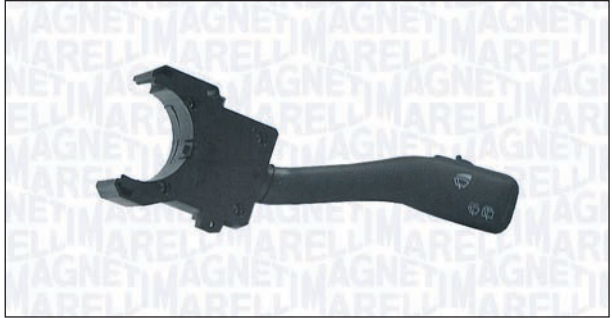

DA50090 **000050090010**

	PIN	
	10	

AUDI	
A3 (8L1)	09/96 → 05/03
A6 (4B2, C5)	01/97 → 01/05
A6 Avant (4B5, C5)	12/97 → 01/05
FORD	
GALAXY (WGR)	05/92 → 05/06
SKODA	
FABIA (6Y2)	08/99 → 03/08
FABIA Combi (6Y5)	04/00 → 12/07
FABIA Tre volumi (6Y3)	10/99 → 12/07
OCTAVIA (1U2)	09/96 → 12/10
OCTAVIA Combi (1U5)	07/98 → 12/10
VOLKSWAGEN	
BORA Station wagon (1J6)	05/99 → 05/05
GOLF IV (1J1)	08/97 → 04/08
GOLF IV Cabriolet (1E7)	06/98 → 06/02
GOLF IV Variant (1J5)	05/99 → 06/06
PASSAT Station wagon (3B5)	05/97 → 12/01
PASSAT Variant (3B6)	11/00 → 08/05
SHARAN (7M8, 7M9, 7M6)	09/95 → 03/10