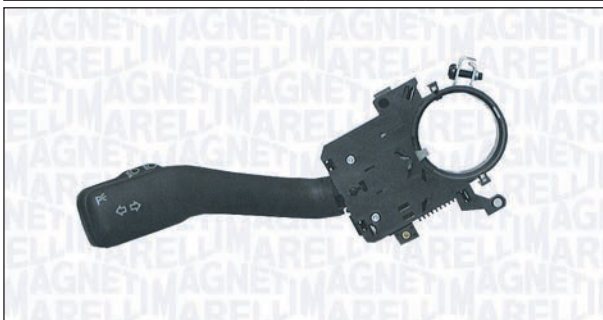

DA50098 **00050098010**

i **PIN**

11

AUDI

A2 (8Z0)	02/00 → 08/05
A3 (8L1)	09/96 → 05/03
A6 (4B2, C5)	01/97 → 01/05
A6 Avant (4B5, C5)	12/97 → 01/05
ALLROAD (4BH, C5)	05/00 → 08/05
TT (8N3)	10/98 → 06/06
TT Roadster (8N9)	10/99 → 06/06

SEAT

ALHAMBRA (7V8, 7V9)	04/96 → 03/10
LEON (1M1)	11/99 → 06/06

DA50098 **00050098010**

SEAT

TOLEDO II (1M2)	10/98 → 05/06

SKODA

FABIA (6Y2)	08/99 → 03/08
FABIA Combi (6Y5)	04/00 → 12/07
FABIA Tre volumi (6Y3)	10/99 → 12/07
OCTAVIA (1U2)	09/96 → 12/10
OCTAVIA Combi (1U5)	07/98 → 12/10
SUPERB (3U4)	12/01 → 03/08

VOLKSWAGEN

BORA (1J2)	10/98 → 07/05
BORA Station wagon (1J6)	05/99 → 05/05
GOLF IV (1J1)	08/97 → 04/08
GOLF IV Variant (1J5)	05/99 → 06/06
NEW BEETLE (9C1, 1C1)	01/98 → 09/10
NEW BEETLE Cabriolet (1Y7)	09/02 → 10/10
PASSAT (3B2)	08/96 → 12/01
PASSAT (3B3)	11/00 → 05/05
PASSAT Station wagon (3B5)	05/97 → 12/01
PASSAT Variant (3B6)	11/00 → 08/05
SHARAN (7M8, 7M9, 7M6)	09/95 → 03/10