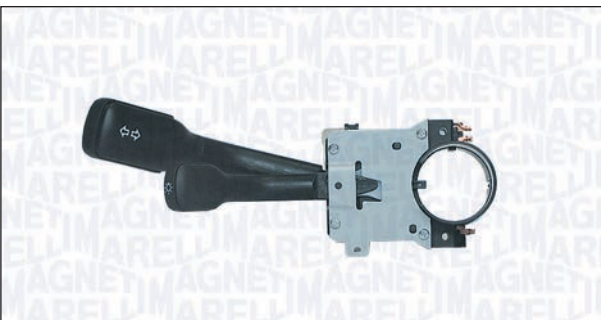

DA50087 00050087010

	PIN	

			10	

AUDI

80 (89, 89Q, 8A, B3)	06/86 → 10/91
80 (8C, B4)	09/91 → 12/94
80 Avant (8C, B4)	09/91 → 01/96
90 (89, 89Q, 8A, B3)	04/87 → 09/91
100 (44, 44Q, C3)	08/82 → 07/91
100 (4A, C4)	12/90 → 07/94
100 Avant (44, 44Q, C3)	08/82 → 11/90
100 Avant (4A, C4)	12/90 → 07/94
200 (44, 44Q)	08/83 → 12/91
200 Avant (44, 44Q)	09/83 → 12/91
CABRIOLET (8G7, B4)	05/91 → 08/00
COUPE (89, 8B)	10/88 → 12/96
V8 (44_, 4C_)	10/88 → 02/94