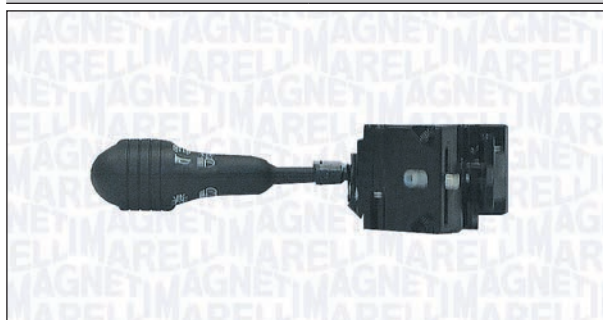

DJ0152 **510034099001**

10 ●

RENAULT

TWINGO I (C06_)	03/93 →
TWINGO I Furgonato (S06_)	03/93 →