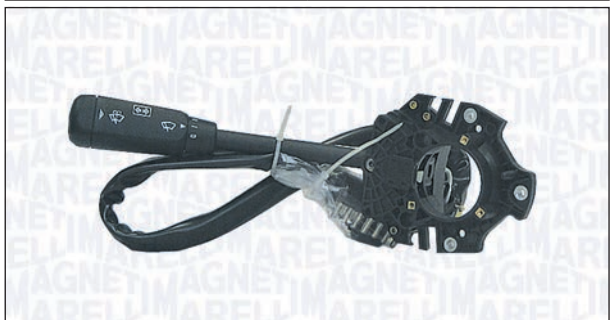

DA50107 000050107010

	PIN	
	15	

MERCEDES-BENZ

CABRIOLET (A124)	04/92 → 06/93
CLASSE E (W124)	06/93 → 06/95
CLASSE E Cabriolet (A124)	06/93 → 03/98
CLASSE E Coupé (C124)	06/93 → 06/97
CLASSE E Station wagon (S124)	06/93 → 06/96
COUPE (C124)	03/87 → 05/93
KOMBI Station wagon (S124)	09/85 → 07/93
Tre volumi (W124)	12/84 → 06/93