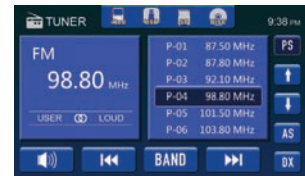

XDVD3101 DVD Multimedia Receiver **NEW!**

This 1.0 DIN multimedia receiver boasts a large 7" digital, LED backlit, high-resolution (1.15 Megapixels) display. Direct USB control for iPod and iPhone devices is available through the USB input on the back. The input also supports video playback (IPV40 cable required). The front panel features SD card and 3.5mm A/V inputs to connect other portable media devices. Two dedicated video outputs on the back allow for the connection of additional monitors. The receiver is back-up camera ready.

1.15 MEGAPIXEL