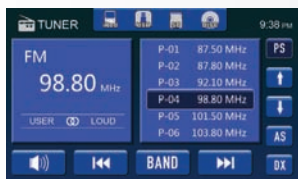

XDVD3101 DVD Multimedia Receiver **NEW!**

This 1.0 DIN multimedia receiver boasts a large 7" digital, LED backlit, high-resolution (1.15 Megapixels) display. Direct USB control for iPod and iPhone devices is available through the USB input on the back. The input also supports video playback (IPV40 cable required). The front panel features SD card and 3.5mm A/V inputs to connect other portable media devices. Two dedicated video outputs on the back allow for the connection of additional monitors. The receiver is back-up camera ready.

1.15 MEGAPIXEL