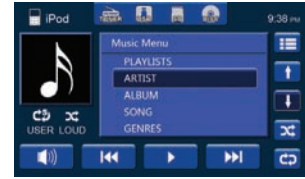

XDVD3101 DVD Multimedia Receiver **NEW!**

This 1.0 DIN multimedia receiver boasts a large 7" digital, LED backlit, high-resolution (1.15 Megapixels) display. Direct USB control for iPod and iPhone devices is available through the USB input on the back. The input also supports video playback (IPV40 cable required). The front panel features SD card and 3.5mm A/V inputs to connect other portable media devices. Two dedicated video outputs on the back allow for the connection of additional monitors. The receiver is back-up camera ready.

1.15 MEGAPIXEL