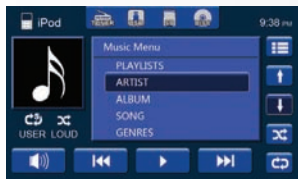

XDVD3101 DVD Multimedia Receiver **NEW!**

This 1.0 DIN multimedia receiver boasts a large 7" digital, LED backlit, high-resolution (1.15 Megapixels) display. Direct USB control for iPod and iPhone devices is available through the USB input on the back. The input also supports video playback (IPV40 cable required). The front panel features SD card and 3.5mm A/V inputs to connect other portable media devices. Two dedicated video outputs on the back allow for the connection of additional monitors. The receiver is back-up camera ready.

1.15 MEGAPIXEL