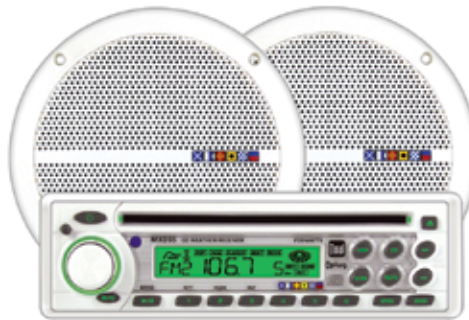

200W PEAK

plug™

MXDM70 AM/FM/CD/MP3/WMA/WB RECEIVER

200W PEAK

plug™

MXDMA65 AM/FM/CD/MP3/WMA RECEIVER

200W PEAK

plug™