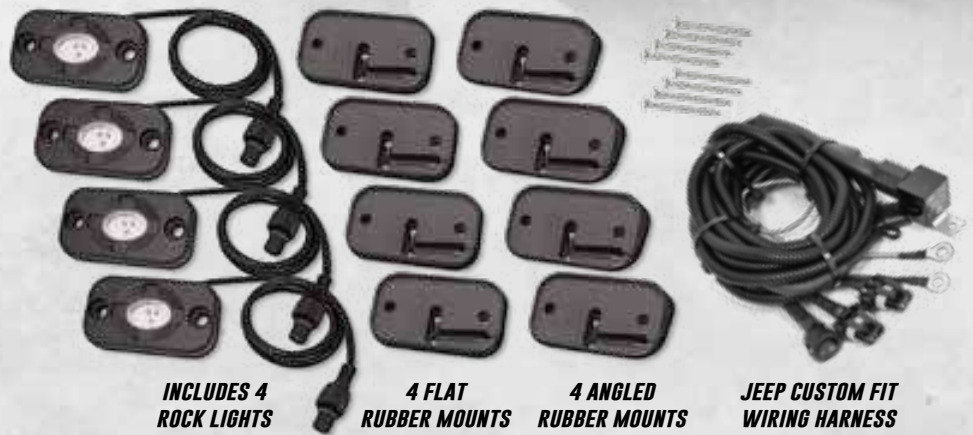

JEEP® WRANGLER PRODUCTS |

LED ROCK LIGHT KIT

WESTIN®

**SHOWN WITH OPTIONAL UNDERCARRIAGE
LED ROCK LIGHT KIT: PART NO. 09-80015**

- » Includes 4 LED lights, rubber mounts, wiring harness and hardware
- » Rubber mounts include 4 flat and 4 angled
- » Wiring harness includes connector, switch, relay and in-line fuse
- » Water resistant connectors
- » 3W LED chips
- » Raw lumens: 570
- » Power output: 9W per LED light
- » Dust and moisture resistant lens
- » 9' direct fit wiring harness mounts on Jeep JL and JK undercarriage
- » 15' universal wiring harness mounts on Westin WJ2 bumpers and will fit universal applications.
- » Easy install

FINISH: Textured Black
MATERIAL: Aluminum
WARRANTY: Limited Lifetime