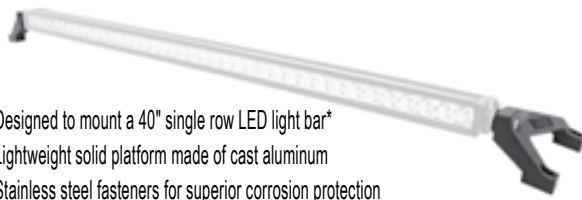

COWL MOUNT SOLD IN SET OF 2

- » Designed to mount a 40" single row LED light bar*
- » Lightweight solid platform made of cast aluminum
- » Stainless steel fasteners for superior corrosion protection
- » Mounts directly to existing cowl bolt locations
- » Sold in set of 2
- » Textured black finish complements factory vehicle trim
- » Bolt-on installation - no drilling required

FINISH: Textured Black
MATERIAL: Cast Aluminum
WARRANTY: 3 Year
Note: LED light bar not included