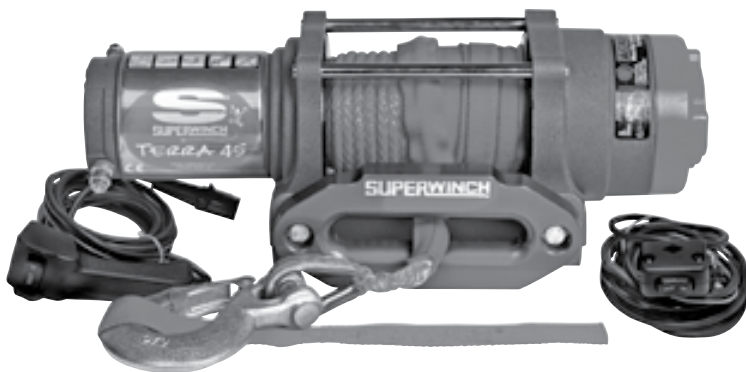

TERRA 45SR SYNTHETIC ROPE

FEATURES:

- Rated line pull of 4,500 lbs
- 1.6 HP permanent magnetic motor
- 3-Stage planetary gearing with 191:1 ratio
- Sealed solenoid with circuit breaker
- Easy to engage ergonomic freespool control knob
- Synthetic rope measures 1/4" x 55'
- Heavy-duty, clevis pinned, latched hook
- Blue anodized aluminum hawse fairlead
- 10' rugged handheld remote control with handlebar mounted rocker switch
- Wide drum adds rope capacity

MECHANICAL WARRANTY: Limited Lifetime
ELECTRONIC WARRANTY: Limited 3 Year

PART NO. 1145230

SPECIFICATIONS	
Solenoid	Sealed, Circuit Breaker Protected
Brake	Mechanical, Automatic, Load Holding
Cable Diameter" (MM)	1/4" (6.5)
Weigh Installed LBS (KG)	19 (8.6)

PERFORMANCE		
No Load	Amps	21
	Line Speed FPM (MPM)	15 (4.6)
At Load	Amps	178
	Line Speed FPM (MPM)	4.5 (13)