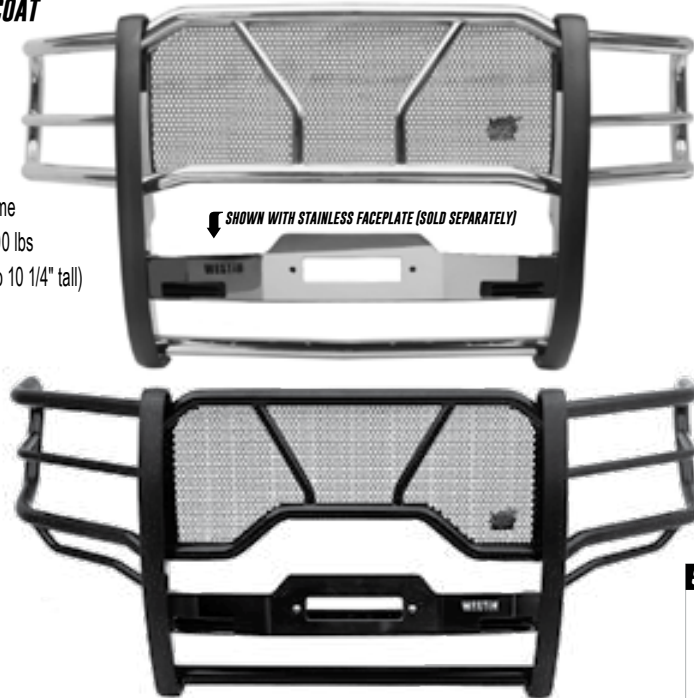

HDX WINCH MOUNT GRILLE GUARD

304 STAINLESS STEEL / BLACK POWDER COAT

- » Mount kit included
- » 1-piece welded uprights
- » 2" tube full wraparound wings
- » Full punch plate grille
- » Heavy duty tray brackets mount directly to the vehicle frame
- » Winch trays tested to a minimum straight line pull of 16,500 lbs
- » Fits most medium frame 8,000 - 12,500 lbs winches (up to 10 1/4" tall)

FINISH: Polished
MATERIAL: 304 Stainless Steel
WARRANTY: Lifetime

FINISH: Black Powder Coat
MATERIAL: E-Coated Steel
WARRANTY: 3 Year