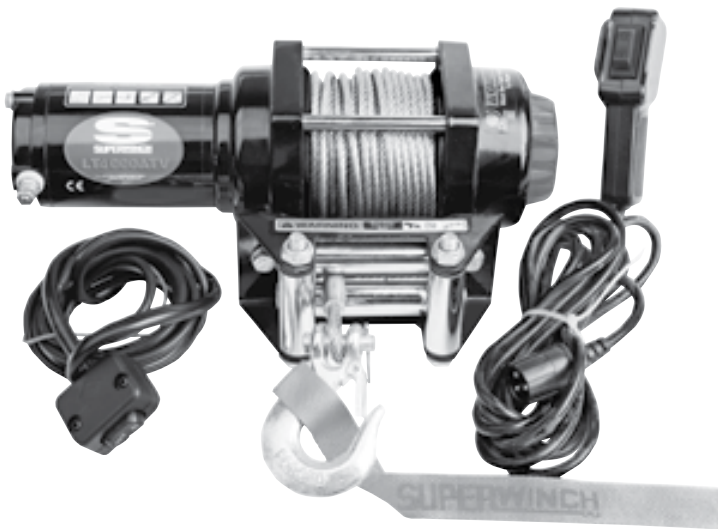

FEATURES:

- Rated line pull of 4,000 lbs
- Sealed 1.4 HP permanent magnet motor
- 3-Stage planetary gearing with 166:1 ratio
- Sealed solenoid, circuit breaker protected
- Free-spooling, ergonomic control clutch
- Wire rope measures 3/16" x 50'
- Heavy-duty, clevis pinned, latched hook
- Zinc plated 4-way roller fairlead
- 12' hand-held remote with handlebar mounted rocker switch

MECHANICAL WARRANTY: Limited 1 Year
ELECTRONIC WARRANTY: Limited 1 Year

PART NO. 1140220

SPECIFICATIONS	
Solenoid	Sealed, Circuit Breaker Protected
Brake	Automatic, 100% Load Holding
Cable Diameter" (MM)	3/16" (4.8)
Weight Installed LBS (KG)	25

PERFORMANCE		
No Load	Amps	20
	Line Speed FPM (MPM)	18 (5.4)
At Load	Amps	320
	Line Speed FPM (MPM)	4.5 (13)