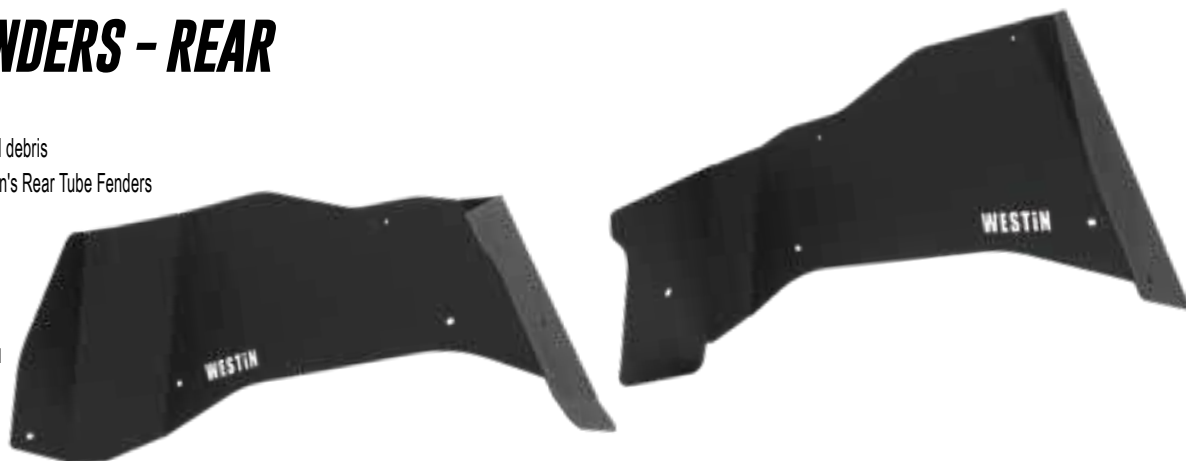

INNER FENDERS - REAR

- » Made of 16 gauge steel
- » Protection from rocks and debris
- » Designed to fit with Westin's Rear Tube Fenders
- » Sold in pairs (Set of 2)
- » Hardware included

FINISH: Textured Black
MATERIAL: E-Coated Steel
WARRANTY: 3 Year

TEXTURED BLACK FINISH