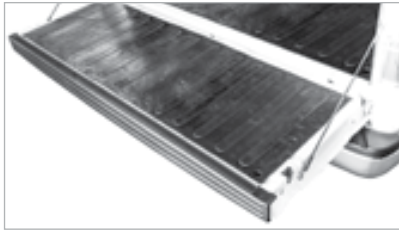

TRUCK BED MATS AND TAILGATE MATS

- » Heat molded and cut for specific truck bed size and design applications
- » 3/8" thick bed mat
- » For use with or without a spray liner
- » Made of 100% recycled rubber
- » Made in the USA

FINISH: Black
MATERIAL: Rubber
WARRANTY: 3 Year

CUSTOM FIT TRUCK BED MAT