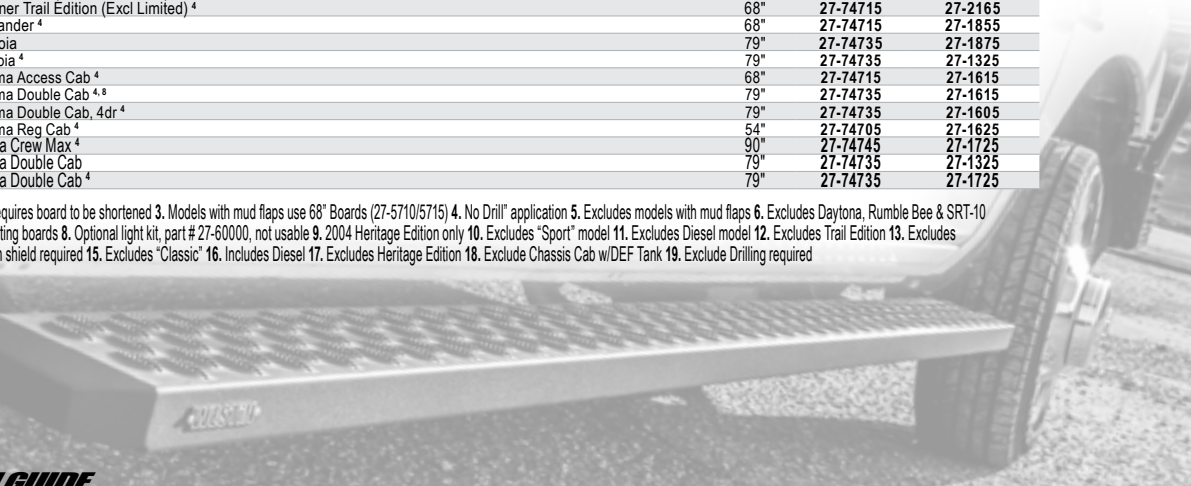

**FOOTNOTES:** 1. Will not fit with OE skirt cladding 2. Requires board to be shortened 3. Models with mud flaps use 68" Boards (27-5710/5715) 4. No Drill application 5. Excludes models with mud flaps 6. Excludes Daytona, Rumble Bee & SRT-10 models 7. Will not fit on vehicles equipped with power retracting boards 8. Optional light kit, part # 27-60000, not usable 9. 2004 Heritage Edition only 10. Excludes "Sport" model 11. Excludes Diesel model 12. Excludes Trail Edition 13. Excludes "Eco-Boost" models 14. Minor trimming of driver side splash shield required 15. Excludes "Classic" 16. Includes Diesel 17. Excludes Heritage Edition 18. Exclude Chassis Cab w/DEF Tank 19. Exclude Drilling required