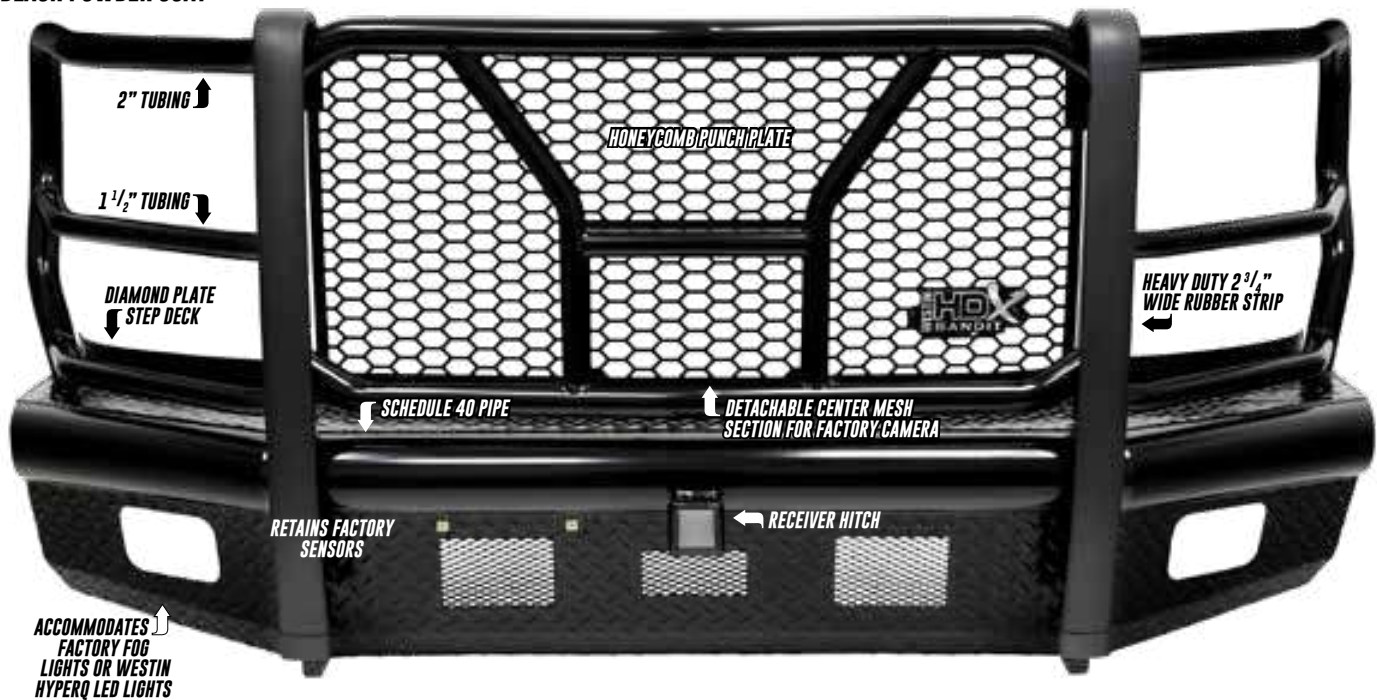

## NEW HDX BANDIT BUMPERS BLACK POWDER COAT

- » Protects vehicle from damage against wildlife and road debris
- » Provides added safety to driver and vehicle
- » Heavy duty diamond plate steel
- » Constructed of schedule 40 steel pipe
- » Honeycomb mesh provides protection
- » Heavy duty 2 3/4" wide upright rubber strips
- » 1 1/2" headlight protection tubes
- » 2" tube full wraparound wings ties into bumper
- » Metal mesh screen allows maximum air flow to intercooler or radiator area
- » Removable mesh screen for adaptive cruise control (late model Ford only)
- » Removable center mesh for factory camera option (late model Ford only)
- » Has provisions for factory parking sensors (late Chevrolet and Ram)
- » Built-in 2" receiver hitch
- » (2) heavy duty 9,500 lbs bow shackle mounts
- » 15/16" diameter shackle mount hole
- » Compatible for factory fog lamps or LED post mount lights
- » Custom die-cast riveted logo badge
- » Mounting provisions for license plate
- » Hardware and mounting brackets included
- » Bolt-on installation - no drilling required