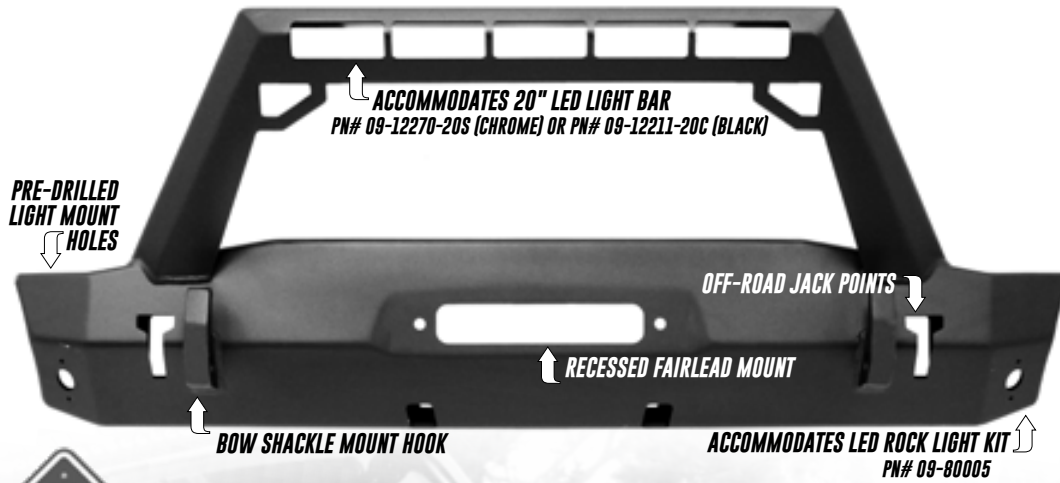

WESTIN® | JEEP® WRANGLER PRODUCTS

WJ2 STUBBY BUMPERS

WJ2 STUBBY BUMPER W/ LED LIGHT BAR MOUNT*