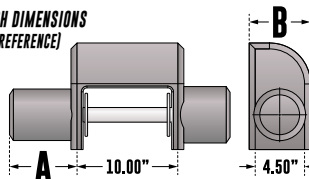

MAX WINCH TRAY BASE UNIT

- » Heavy duty brackets mount directly to the vehicle frame
- » Winch trays tested to a minimum straight line pull of 16,500 lbs
- » Fits most medium frame 8,000 - 12,500 lbs winches (up to 10 1/4" tall)
- » Pre-drilled for quick mounting of hawse or roller fairlead
- » Optional MAX Bull Bar/Light Bar - sold separately
- » Optional MAX Faceplate - sold separately
- » Optional MAX Tow Hooks - sold separately

FINISH: Black Powder Coat
MATERIAL: E-Coated Steel
WARRANTY: 3 Year

WINCHES ... PAGE 107

MAX WINCH TRAY MOUNTING SYSTEM

1. MAX BULL BAR/LIGHT BAR OPTIONAL

- » Mounts directly to MAX Winch Tray
- » Made of 3" tube
- » Mount up to 3 off-road lights for most applications
- » Pre-drilled for wire management
- » No drilling required

FINISH: Black Powder Coat
MATERIAL: E-Coated Steel
WARRANTY: 3 Year

2. MAX FACEPLATE OPTIONAL

- » Mounts directly to MAX Winch Tray
- » Application specific
- » Polished stainless steel
- » Tow hook openings
- » Made of 14 gauge steel

FINISH: Polished
MATERIAL: 304 Stainless Steel
WARRANTY: Lifetime

3. AVAILABLE ACCESSORIES

MAX TOW HOOK (1 UNIT PER PACKAGE)

- » Maximum load rating of 12,000 lbs

➔ **PART NO. 46-3005**

LICENSE PLATE RE-LOCATOR

FINISH: Black Powder Coat
MATERIAL: E-Coated Steel
WARRANTY: 3 Year

➔ **PART NO. 46-20055**