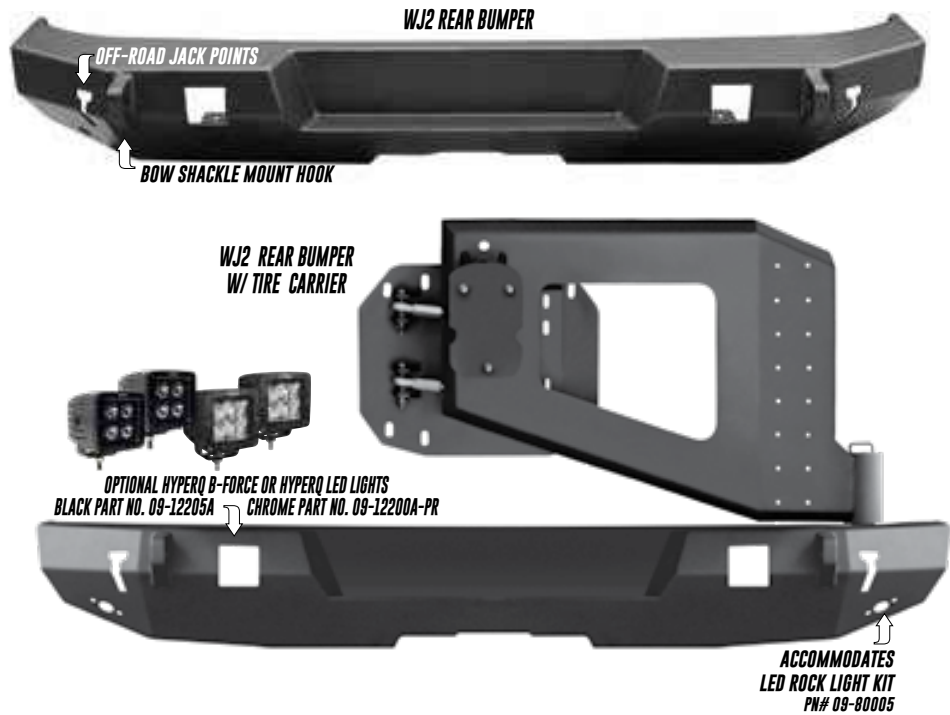

WJ2 REAR BUMPER

- » 3/16" plate steel construction
- » 8 gauge tire carrier
- » Carrier opens and closes with tailgate
- » Bumper designed to work with or without factory or Westin hitches
- » Tapered roller bearings and 2 turnbuckle heim links improve carrier rigidity
- » Bolt-on spindle allows adjustment of carrier separate from bumper
- » Bottom frame mount prevents bumper from rotating
- » Integrated recovery shackle mount points
- » Auxiliary Light mount points for post mount square lights
- » Rock light mount points on lower bumper corners
- » 2 off-road jack points
- » Bolt-on installation - no drilling required
- » Includes bumper, mounting hardware and install instructions

FINISH: Textured Black
MATERIAL: E-Coated Steel
WARRANTY: 3 Year

JL WJ2 REAR BUMPER INCLUDES:

- FACTORY BACKUP CAMERA RELOCATION KIT
- SIDE QUARTER PANEL COVER PLATES
- TOWING PLUG RELOCATOR BRACKET

WINCHES & ACCESSORIES PAGES 107-129