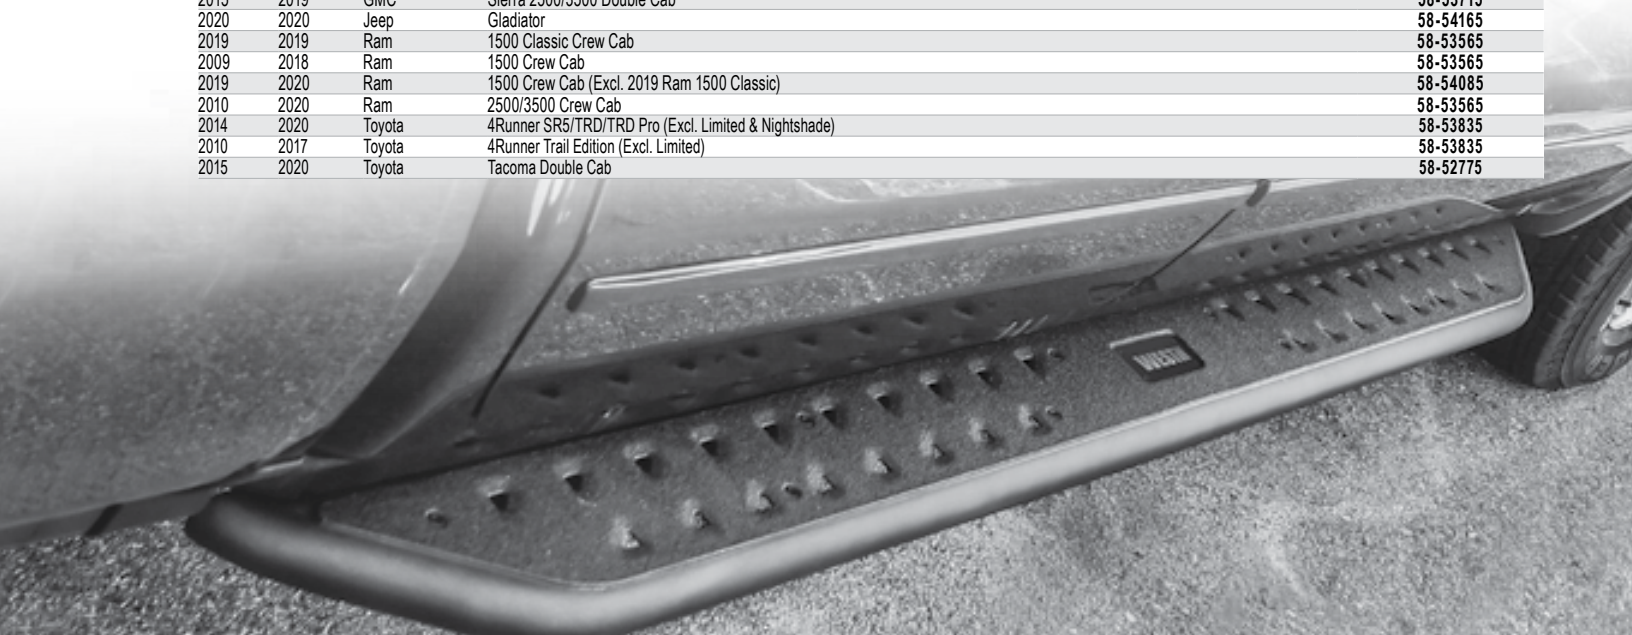

START	END	MAKE	MODEL	TEXTURED BLACK
2015	2020	Chevrolet	Colorado Crew Cab	58-53155
2014	2018	Chevrolet	Silverado 1500 Crew Cab	58-53725
2019	2020	Chevrolet	Silverado 1500 Crew Cab (Excl. 2019 Silverado LD)	58-54135
2014	2018	Chevrolet	Silverado 1500 Double Cab	58-53715
2020	2020	Chevrolet	Silverado 2500/3500 Crew Cab	58-54135
2015	2019	Chevrolet	Silverado 2500/3500 Crew Cab	58-53725
2015	2019	Chevrolet	Silverado 2500/3500 Double Cab	58-53715
2019	2019	Chevrolet	Silverado LD Double Cab	58-53715
2019	2019	Dodge	1500 Classic Crew Cab	58-53565
2009	2018	Dodge	1500 Crew Cab	58-53565
2010	2020	Dodge	2500/3500 Crew Cab	58-53565
2015	2020	Ford	F-150 SuperCab	58-53935
2015	2020	Ford	F-150 SuperCrew	58-53945
2017	2020	Ford	F-250/350 Crew Cab	58-53945
2017	2020	Ford	F-250/350 Super Cab	58-53935
2015	2020	GMC	Canyon Crew Cab	58-53155
2014	2018	GMC	Sierra 1500 Crew Cab	58-53725
2019	2020	GMC	Sierra 1500 Crew Cab (Excl. 2019 Sierra 1500 Limited)	58-54135
2014	2018	GMC	Sierra 1500 Double Cab	58-53715
2019	2019	GMC	Sierra 1500 Limited Double Cab	58-53715
2020	2020	GMC	Sierra 2500/3500 Crew Cab	58-54135
2015	2019	GMC	Sierra 2500/3500 Crew Cab	58-53725
2015	2019	GMC	Sierra 2500/3500 Double Cab	58-53715
2020	2020	Jeep	Gladiator	58-54165
2019	2019	Ram	1500 Classic Crew Cab	58-53565
2009	2018	Ram	1500 Crew Cab	58-53565
2019	2020	Ram	1500 Crew Cab (Excl. 2019 Ram 1500 Classic)	58-54085
2010	2020	Ram	2500/3500 Crew Cab	58-53565
2014	2020	Toyota	4Runner SR5/TRD/TRD Pro (Excl. Limited & Nightshade)	58-53835
2010	2017	Toyota	4Runner Trail Edition (Excl. Limited)	58-53835
2015	2020	Toyota	Tacoma Double Cab	58-52775