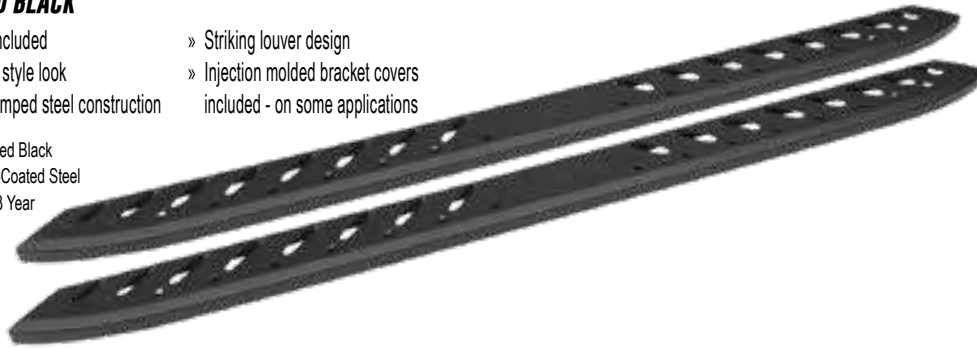

RUNNING BOARDS

WESTIN®

THRASHER RUNNING BOARDS

TEXTURED BLACK

- » Mount kit included
- » Pre-runner style look
- » 1-piece stamped steel construction
- » Striking louver design
- » Injection molded bracket covers included - on some applications

FINISH: Textured Black
MATERIAL: E-Coated Steel
WARRANTY: 3 Year