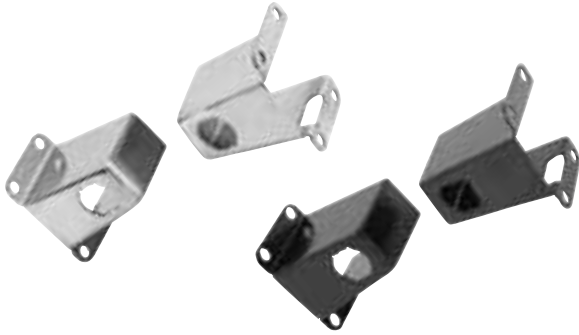

## SENSOR RE-LOCATOR

304 STAINLESS STEEL / BLACK POWDER COAT

- » Hardware included
- » Re-locates factory parking sensors
- » Set of 2
- » 20 gauge pigtail and connector included
- » Mounts directly to grille guard uprights\*
- » Registered U.S. Patent