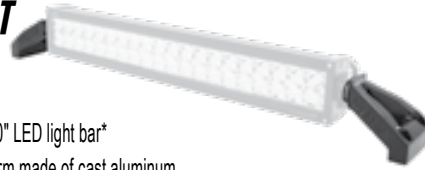

PILLAR LIGHT MOUNT

- » Made of 7 gauge mild steel to sustain the weight of a 50" light bar*
- » Stainless steel fasteners for superior corrosion protection
- » Lower pillar light mounting points for single post lights*
- » Textured black finish complements factory vehicle trim
- » Foam gaskets included to protect vehicle finish
- » Bolt-on installation - no drilling required

FINISH: Textured Black
MATERIAL: E-Coated Steel
WARRANTY: 3 Year
*LED lights not included

START	END	MAKE	APPLICATION	PART NO.
2007	2018	Jeep	Wrangler JK	62-41035
2018	2020	Jeep	Wrangler JL	62-41085

COWL MOUNT SOLD IN SET OF 2

- » Designed to mount a 40" single row LED light bar*
- » Lightweight solid platform made of cast aluminum
- » Stainless steel fasteners for superior corrosion protection
- » Mounts directly to existing cowl bolt locations
- » Sold in set of 2
- » Textured black finish complements factory vehicle trim
- » Bolt-on installation - no drilling required

FINISH: Textured Black
MATERIAL: Cast Aluminum
WARRANTY: 3 Year
Note: LED light bar not included

START	END	MAKE	APPLICATION	PART NO.
2007	2018	Jeep	Wrangler JK	62-41025
2018	2019	Jeep	Wrangler JL	62-41075

LOWER PILLAR MOUNT SOLD IN SET OF 2

- » Designed to mount post mount LED lights*
- » Lightweight solid platform made of cast aluminum
- » Sold in set of 2
- » Stainless steel fasteners for superior corrosion protection
- » Textured black finish complements factory vehicle trim
- » Cast with wire management channel
- » Bolt-on installation - no drilling required

FINISH: Textured Black
MATERIAL: Cast Aluminum
WARRANTY: 3 Year
*LED lights not included

START	END	MAKE	APPLICATION	PART NO.
2007	2018	Jeep	Wrangler JK	62-41045
2018	2019	Jeep	Wrangler JL	62-41095

BUMPER MOUNT 30" LED BAR SOLD IN SET OF 2