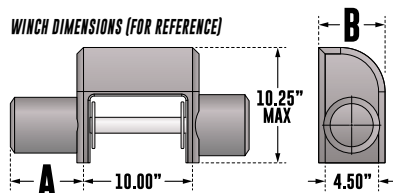

WINCH DIMENSIONS (FOR REFERENCE)