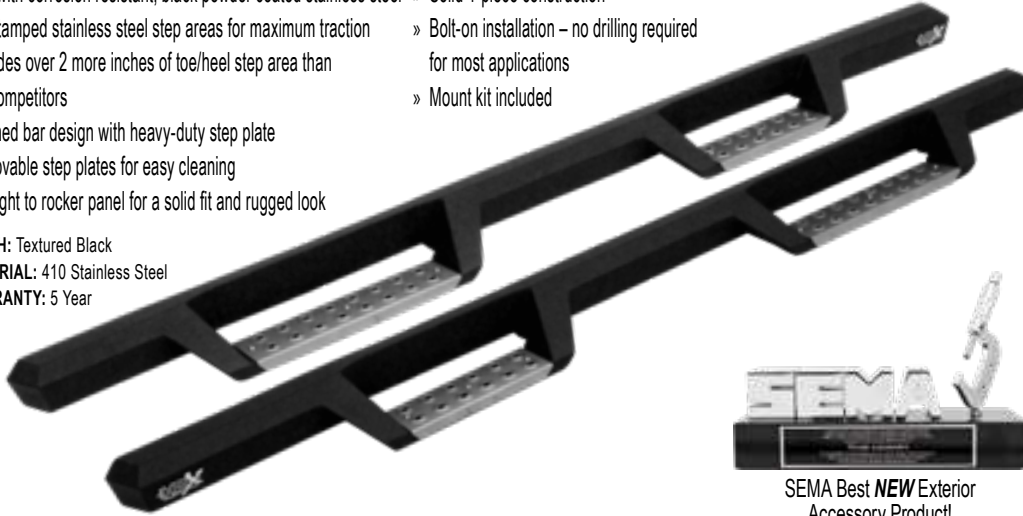

## RETAIL SUPPORT & WARRANTY

» Retail Support .....	194
» Westin Warranty Policy.....	196
» Superwinch Warranty Policy.....	198

	<p>» HDX Drop Nerf Step Bars ..... 5</p>
	<p>» HDX Xtreme Nerf Step Bars ..... 9</p>
	<p>» R5 Nerf Step Bars..... 10</p>
	<p>» PRO TRAXX Oval Nerf Step Bars ..... 12</p>
	<p>» R7 Nerf Step Bars..... 16</p>
	<p>» NEW - Outlaw Nerf Step Bars ..... 17</p>
	<p>» Platinum Oval Nerf Step Bars ..... 18</p>
	<p>» Premier Oval Nerf Step Bars ..... 21</p>
	<p>» GenX Oval Drop Nerf Step Bars ..... 25</p>
	<p>» E-Series 3 Nerf Step Bars ..... 26</p>
	<p>» Signature 3 Nerf Step Bars ..... 29</p>

## HDX STAINLESS DROP NERF STEP BARS TEXTURED BLACK

- » Built with corrosion resistant, black powder coated stainless steel
- » Die stamped stainless steel step areas for maximum traction
- » Provides over 2 more inches of toe/heel step area than our competitors
- » Notched bar design with heavy-duty step plate
- » Removable step plates for easy cleaning
- » Fits tight to rocker panel for a solid fit and rugged look
- » Solid 1-piece construction
- » Bolt-on installation – no drilling required for most applications
- » Mount kit included

**FINISH:** Textured Black  
**MATERIAL:** 410 Stainless Steel  
**WARRANTY:** 5 Year

SEMA Best **NEW** Exterior  
Accessory Product!

**HDX LOGO BADGE**

**STAINLESS STEEL STEP  
REPLACEMENT PART NO.  
56-100011 (11")  
56-100015 (15")**