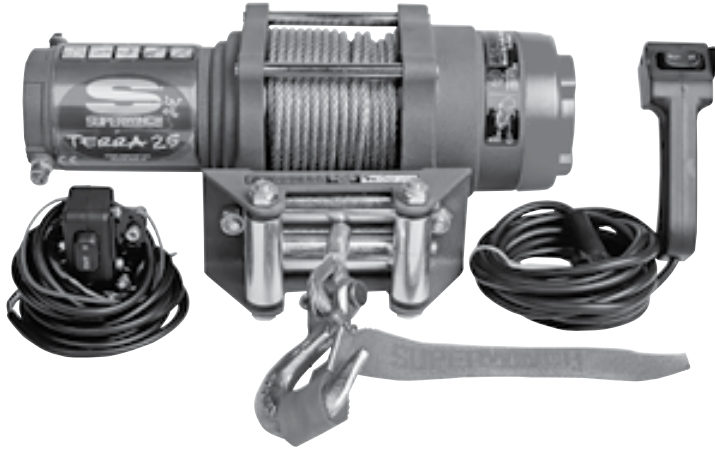

TERRA 25 WIRE ROPE

The Superwinch Terra 25 is the standout performer in powersports ATV/UTV winching. It's not a claim we make lightly and we back it up with stronger motors, wider gears, beefed up drums and durable steel cable. Designed with the toughest

terrains in mind, this series of ATV and side by side winches, delivers a pull rating of 2,500 lbs. Features rugged all metal 3-stage planetary gear train construction.

FEATURES:

- Rated line pull of 2,500 lbs
- 1.3 HP permanent magnetic motor
- 3-Stage planetary gearing with 140:1 ratio
- Sealed solenoid with circuit breaker
- Easy to engage ergonomic freespool control knob
- Wire rope measures 3/16" x 50'
- Heavy-duty, clevis pinned, latched hook
- Blue anodized aluminum hawse fairlead
- 10' rugged handheld remote control with handlebar mounted rocker switch
- Narrow drum allows easier mounting in tight spaces

MECHANICAL WARRANTY: Limited Lifetime
ELECTRONIC WARRANTY: Limited 7 Year

PART NO. 1125220

SPECIFICATIONS	
Solenoid	Sealed, Circuit Breaker Protected
Brake	Mechanical, Automatic, Load Holding
Cable Diameter" (MM)	3/16" (9.5)
Weight Installed LBS (KG)	18 (8.2)

PERFORMANCE		
No Load	Amps	25
	Line Speed FPM (MPM)	26 (7.9)
At Load	Amps	162
	Line Speed FPM (MPM)	10.5 (3.2)