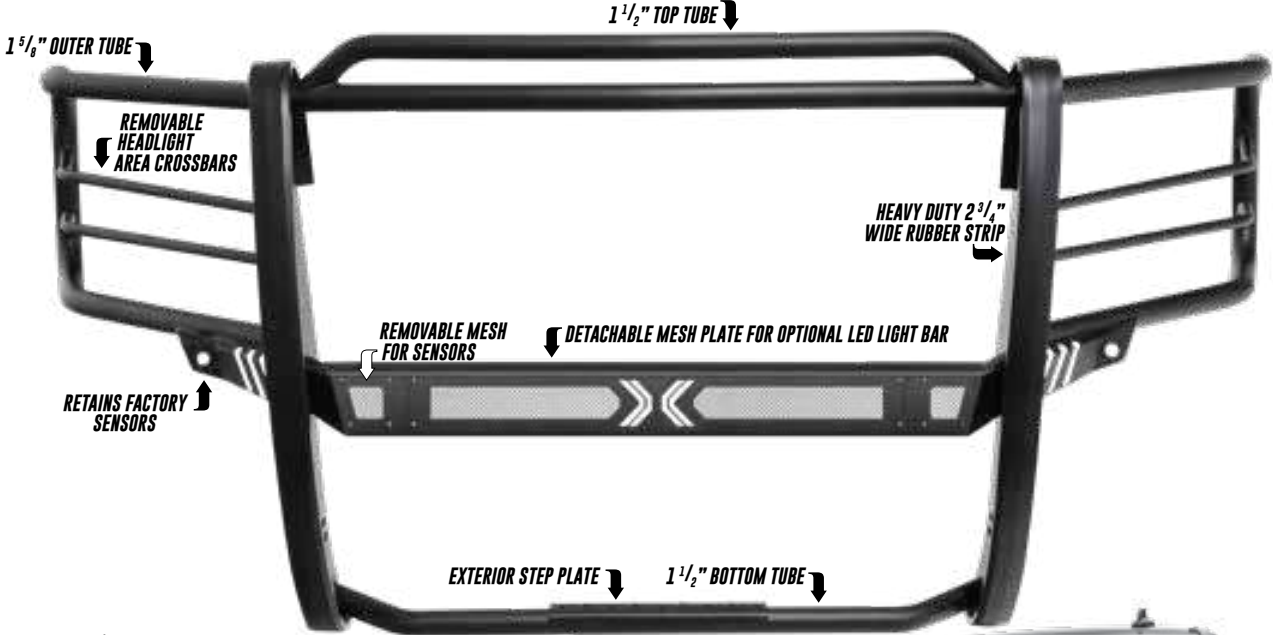

GRILLE GUARDS

WESTIN®

SPORTSMAN X GRILLE GUARD

TEXTURED BLACK

- » Provides added front end protection
- » Aggressive styling compliments today's larger grilles
- » Heavy duty 2 3/4" wide upright rubber strips
- » Removable center mesh for optional LED light
- » Removable smaller mesh accommodates factory sensors
- » Accepts LED flush mounted light bar - sold separately
- » Exterior step plate provides easy access to engine compartment
- » Removable headlight area crossbars
- » Sensor relocater kit for specific Chevy and Dodge applications - sold separately

FINISH: Textured Black
MATERIAL: E-Coated Steel
WARRANTY: 3 Year

**SPORTSMAN X
LED LIGHT BAR
PART NO. 40-23005**