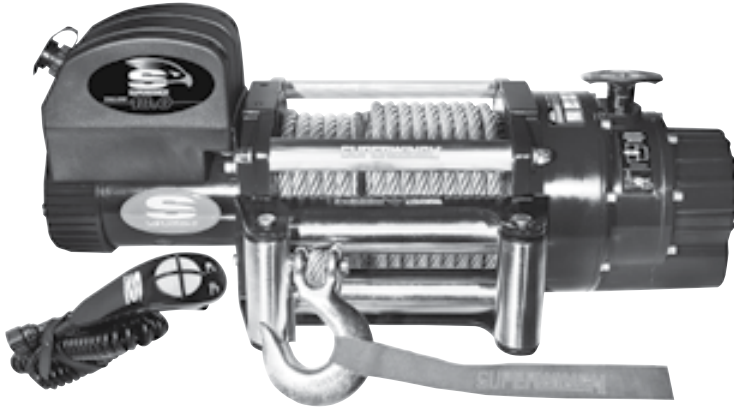

TALON 18 WIRE ROPE

Speed and power make our tough heavy duty large frame Talon 18 ideal for recovery and super duty applications. Combine outstanding speed and durability with a work horse heavy duty 6.0 HP sealed motor providing 18,000 lbs of pulling power.

Features stainless steel rollers designed to stand up to weather and reduce drag and wire rope abrasion. Automatic, load holding external disc brake located outside the drum, to reduce heat and wear. Get the Talon 18 winch advantage.

FEATURES:

- Rated line pull of 18,000 lbs
- Features a gear set over 45mm wide for positive engagement and longevity
- 6.0 HP sealed motor
- Automatic load holding external disc brake design located outside the drum
- 2-stage spur/2-stage planetary gearing with 346:1 ratio
- Sealed submersible vented solenoid
- Ergonomic pull and turn freespool
- Wire rope measures 1/2" x 90'
- Heavy duty, clevis pinned, latched hook
- Stainless steel 4-way roller fairlead
- 15' ergo handheld remote control with coiled cable and LED light indicators
- IP 67 rated against dust and moisture

MECHANICAL WARRANTY: Limited Lifetime
ELECTRONIC WARRANTY: Limited 7 Year

PART NO. 1618200

SPECIFICATIONS	
Solenoid	VS4 (Sealed Submersible Vented)
Brake	Mechanical, Automatic, Outside Drum
Cable Diameter" (MM)	1/2" (13)
Weight Installed LBS (KG)	172 (78)

PERFORMANCE		
No Load	Amps	75
	Line Speed FPM (MPM)	25 (7.62)
At Load	Amps	415
	Line Speed FPM (MPM)	2.5 (0.76)