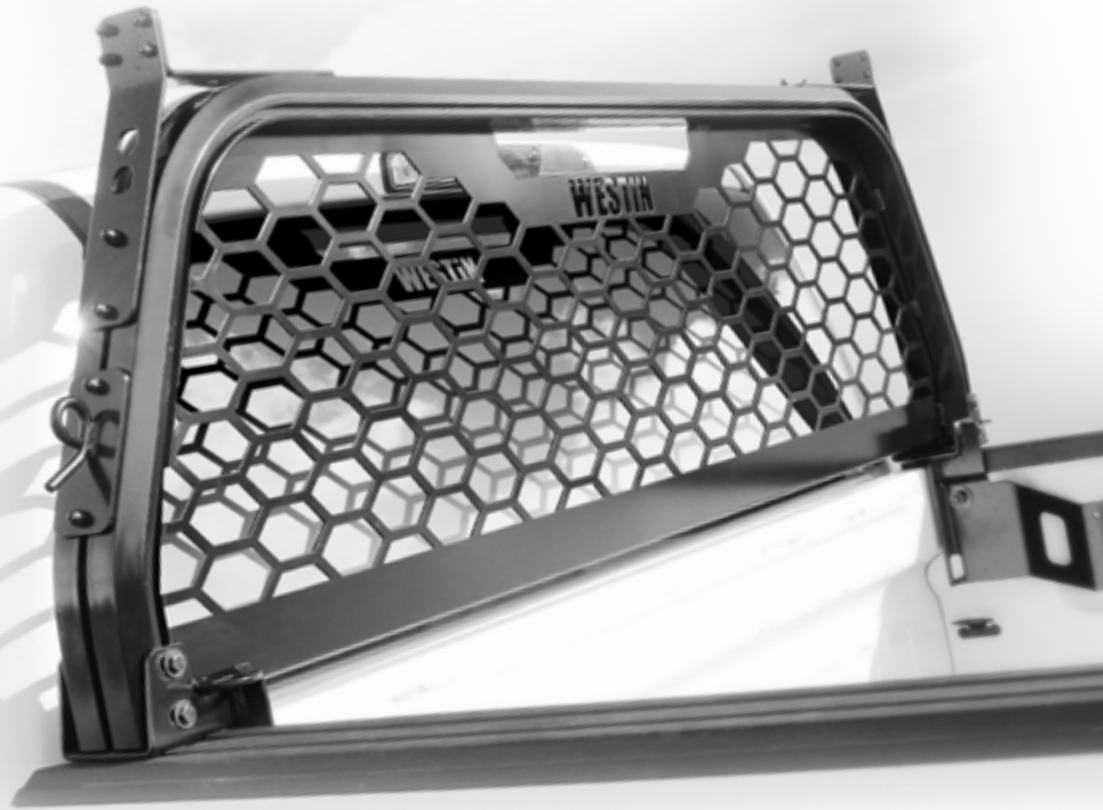

HLR TRUCK RACK

- » Extruded aluminum frame
- » Aluminum punch plate screen
- » Protects rear window without blocking view
- » Strong, sturdy and lightweight design
- » Includes channels to bolt on various accessories
- » Brackets made of mild steel and custom designed for each application
- » Easy installation using existing factory holes
- » No drilling required for most applications

FINISH: Black Powder Coat

MATERIAL: Aluminum

WARRANTY: 5 Year

START	END	MAKE	MODEL	BLACK
2015	2019	Chevrolet	Colorado (5.5' Bed)	57-81105
2015	2019	Chevrolet	Colorado (6.0' Bed)	57-81105
2007	2018	Chevrolet	Silverado 1500 (5.5' Bed)(Excl Classic)	57-81005
2007	2018	Chevrolet	Silverado 1500 (6.5' Bed)(Excl Classic)	57-81005
2007	2018	Chevrolet	Silverado 1500 (8.0' Bed)(Excl Classic)	57-81005
2019	2020	Chevrolet	Silverado 1500 (5.5' Bed)(Excl. 2019 Silverado LD) ¹	57-81095
2019	2020	Chevrolet	Silverado 1500 (6.5' Bed)(Excl. 2019 Silverado LD) ¹	57-81095
2019	2020	Chevrolet	Silverado 1500 (8.0' Bed)(Excl. 2019 Silverado LD) ¹	57-81095
2007	2019	Chevrolet	Silverado 2500/3500 (6.5' Bed)(Excl Classic)	57-81005
2007	2019	Chevrolet	Silverado 2500/3500 (8.0' Bed)(Excl Classic)	57-81005
2020	2020	Chevrolet	Silverado 2500/3500	57-81135
2019	2019	Chevrolet	Silverado LD (5.5' Bed)	57-81005
2019	2019	Chevrolet	Silverado LD (6.5' Bed)	57-81005
2019	2019	Chevrolet	Silverado LD (8.0' Bed)	57-81005
2019	2020	Dodge	Ram 1500 (5.5' Bed)(Excl. 2019 Ram 1500 Classic) ²	57-81085
2019	2020	Dodge	Ram 1500 (6.5' Bed)(Excl. 2019 Ram 1500 Classic) ²	57-81085
2009	2018	Dodge	Ram 1500 (5.5' Bed) ²	57-81025
2009	2018	Dodge	Ram 1500 (6.5' Bed) ²	57-81025
2009	2018	Dodge	Ram 1500 (8.0' Bed) ²	57-81025
2019	2019	Dodge	Ram 1500 Classic (5.5' Bed) ²	57-81025
2019	2019	Dodge	Ram 1500 Classic (6.5' Bed) ²	57-81025
2019	2019	Dodge	Ram 1500 Classic (8.0' Bed) ²	57-81025
2010	2019	Dodge	Ram 2500/3500 (5.5' Bed)(Old body style) ²	57-81025
2010	2019	Dodge	Ram 2500/3500 (6.5' Bed)(Old body style) ²	57-81025
2010	2019	Dodge	Ram 2500/3500 (8.0' Bed)(Old body style) ²	57-81025
2015	2020	Ford	F150 (5.5' Bed)	57-81035
2015	2020	Ford	F150 (6.5' Bed)	57-81035
2015	2020	Ford	F150 (8.0' Bed)	57-81035
1999	2016	Ford	F250/350/450/550 Super Duty (6.75' Bed)	57-81045
1999	2016	Ford	F250/350/450/550 Super Duty (8.0' Bed)	57-81045
2017	2020	Ford	F250/350/450/550 Super Duty (6.75' Bed)	57-81055
2017	2020	Ford	F250/350/450/550 Super Duty (8.0' Bed)	57-81055
2019	2019	Ford	Ranger (5.0' Bed)	57-81125
2019	2019	Ford	Ranger (6.0' Bed)	57-81125
2007	2018	GMC	Sierra 1500 (5.5' Bed)(Excl Classic)	57-81005
2007	2018	GMC	Sierra 1500 (6.5' Bed)(Excl Classic)	57-81005
2007	2018	GMC	Sierra 1500 (8.0' Bed)(Excl Classic)	57-81005
2019	2020	GMC	Sierra 1500 (5.5' Bed)(Excl. 2019 Sierra 1500 Limited) ¹	57-81095
2019	2020	GMC	Sierra 1500 (6.5' Bed)(Excl. 2019 Sierra 1500 Limited) ¹	57-81095
2019	2020	GMC	Sierra 1500 (8.0' Bed)(Excl. 2019 Sierra 1500 Limited) ¹	57-81095
2019	2019	GMC	Sierra 1500 Limited (5.5' Bed)	57-81005

CONTINUED ON NEXT PAGE ➡