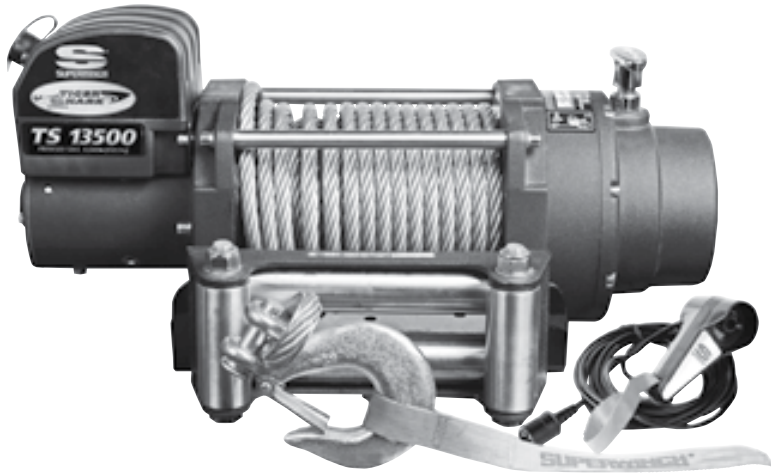

TIGER SHARK 13500

WIRE ROPE

A great solution for efficient and reliable towing with heavier loads. Superwinch Tiger Shark 13500 robust chassis adds more pulling power without breaking the bank. From powerful motors, to strong gears,

to long-life stainless steel parts, the Tiger Shark 13500 is a standout choice. It is easy to see why this remains one of Superwinch's most popular winches year after year.

FEATURES:

- Rated line pull of 13,500 lbs
- 5.3 HP motor
- 4-Stage planetary gearing with 518:1 ratio
- Weather sealed solenoid
- Ergonomic pull and turn freespool
- Wire rope measures 13/32" x 95'
- Heavy-duty, clevis pinned, latched hook
- Stainless steel 4-way roller fairlead
- Rugged handheld remote control

MECHANICAL WARRANTY: Limited Lifetime
ELECTRONIC WARRANTY: Limited 7 Year

PART NO. 1513200

SPECIFICATIONS	
Solenoid	Weather Sealed
Brake	Mechanical, Automatic, Load Holding
Cable Diameter* (MM)	13/32" (10.3)
Weight Installed LBS (KG)	134 (60.7)

PERFORMANCE		
No Load	Amps	120
	Line Speed FPM (MPM)	11 (3.4)
At Load	Amps	440
	Line Speed FPM (MPM)	4 (1.2)