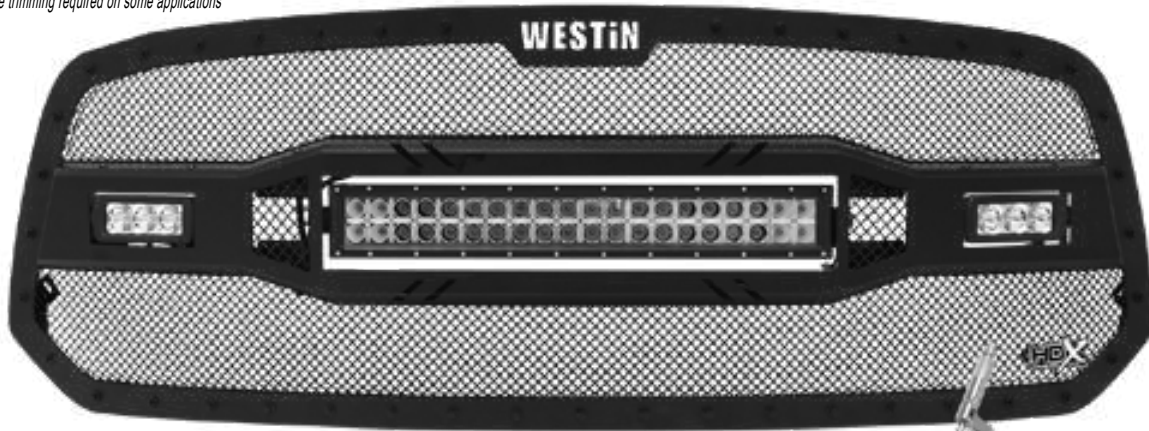

PATENT PENDING

HDX LED GRILLE

TEXTURED BLACK

- » 11 gauge steel frame with laser cut Westin logo
- » (1) double row combo LED light bar
- » Includes (2) flood or spot single row LED light bars*
- » Includes wiring harness
- » 16 gauge steel light housing

- » Adjustable center LED bar lets you direct light beam
- » Form fitted mesh grille
- » Outer grille frame features torx head accents
- » Bolt-on installation - no drilling required on most applications

FINISH: Textured Black
MATERIAL: E-Coated Steel
WARRANTY: 5 Year
LED WARRANTY: Limited Lifetime

*LED light beam configuration varies by application.
Note: Grille trimming required on some applications

WIRING HARNESS INCLUDED

SEMA BEST NEW EXTERIOR ACCESSORY PRODUCT

START	END	MAKE	MODEL	POWER OUTPUT	BEAM TYPE	LEDS	RAW LUMENS	BEAM DISTANCE	OPERATING VOLTAGE	LIGHT ROW	TEXTURE BLACK
2015	2020	Chevrolet	Colorado (Excl ZR2 Model)	72 30	Combo Flood	24 x 3W Cree 6 x 5W Cree	6480 2980	610 299	9V-30V 9V-30V	Double Single	34-1025
2019	2020	Chevrolet	Silverado LD	120 30	Combo Flood	40 x 3W Cree 6 x 5W Cree	10800 2980	849 299	9V-30V 9V-30V	Double Single	34-1005
2016	2018	Chevrolet	Silverado 1500	120 30	Combo Flood	40 x 3W Cree 6 x 5W Cree	10800 2980	849 299	9V-30V 9V-30V	Double Single	34-1005
2015	2018	Chevrolet	Silverado 2500/3500^{2,3}	120 30	Combo Flood	40 x 3W Cree 6 x 5W Cree	10800 2980	849 299	9V-30V 9V-30V	Double Single	34-1015
2019	2019	Dodge	Ram 1500 Classic (Excl. Rebel)¹	120 9	Combo Spot	40 x 3W Osram 3 x 3W Osram	4050 810	3379 1227	9V-30V 9V-30V	Double Single	34-1035
2013	2018	Dodge	Ram 1500 (Excl Rebel)¹	120 9	Combo Spot	40 x 3W Osram 3 x 3W Osram	4050 810	3379 1227	9V-30V 9V-30V	Double Single	34-1035
2019	2020	Dodge	Ram 1500 (Excl. 2019 Ram 1500 Classic)(Excl. Rebel)^{2,6}	120 9	Combo Spot	40 x 3W Osram 3 x 3W Osram	4050 810	3379 1227	9V-30V 9V-30V	Double Single	34-1145
2013	2018	Dodge	Ram 2500/3500HD	120 9	Combo Spot	40 x 3W Osram 3 x 3W Osram	4050 810	3379 1227	9V-30V 9V-30V	Double Single	34-1095
2017	2019	Ford	F-150 Raptor	120 30	Combo Flood	40 x 3W Cree 6 x 5W Cree	10800 2980	849 299	9V-30V 9V-30V	Double Single	34-1165
2015	2017	Ford	F-150 (Excl Raptor)⁴	120 30	Combo Flood	40 x 3W Cree 6 x 5W Cree	10800 2980	849 299	9V-30V 9V-30V	Double Single	34-1045
2018	2020	Ford	F-150⁴	120 30	Combo Flood	40 x 3W Cree 6 x 5W Cree	10800 2980	849 299	9V-30V 9V-30V	Double Single	34-1105
2017	2020	Ford	F-250/350	120 30	Combo Flood	40 x 3W Cree 6 x 5W Cree	10800 2980	849 299	9V-30V 9V-30V	Double Single	34-1055
2019	2019	Ford	Ranger	TBD TBD	TBD TBD	TBD TBD	TBD TBD	TBD TBD	TBD TBD	TBD TBD	TBD TBD
2018	2020	Jeep	Wrangler JL	45 Watts	Combo	15	4050	2000	12V	Single Row	34-1115
2016	2019	Nissan	Titan XD	120 30	Combo Flood	40 x 3W Osram 6 x 5W Cree	4050 2980	3379 299	9V-30V 9V-30V	Double Single	34-1085
2019	2019	Ram	1500 (Excl. 2019 Ram 1500 Classic)(Excl. Rebel)^{2,6}	120 9	Combo Spot	40 x 3W Osram 3 x 3W Osram	4050 810	3379 1227	9V-30V 9V-30V	Double Single	34-1145
2019	2019	Ram	1500 Classic (Excl Rebel)¹	120 9	Combo Spot	40 x 3W Osram 3 x 3W Osram	4050 810	3379 1227	9V-30V 9V-30V	Double Single	34-1035
2013	2018	Ram	1500 (Excl Rebel)¹	120 9	Combo Spot	40 x 3W Osram 3 x 3W Osram	4050 810	3379 1227	9V-30V 9V-30V	Double Single	34-1035
2013	2018	Ram	2500/3500HD	120 9	Combo Spot	40 x 3W Osram 3 x 3W Osram	4050 810	3379 1227	9V-30V 9V-30V	Double Single	34-1095
2014	2019	Toyota	4Runner SR5/Trail/TRD/TRD Pro (Excl. Limited & Nightshade)⁵	TBD TBD	TBD TBD	TBD TBD	TBD TBD	TBD TBD	TBD TBD	TBD TBD	TBD TBD
2016	2020	Toyota	Tacoma⁵	72 30	Combo Flood	24 x 3W Cree 6 x 5W Cree	6480 2980	610 299	9V-30V 9V-30V	Double Single	34-1065
2014	2020	Toyota	Tundra⁵	120 30	Combo Flood	40 x 3W Cree 6 x 5W Cree	10800 2980	849 299	9V-30V 9V-30V	Double Single	34-1075