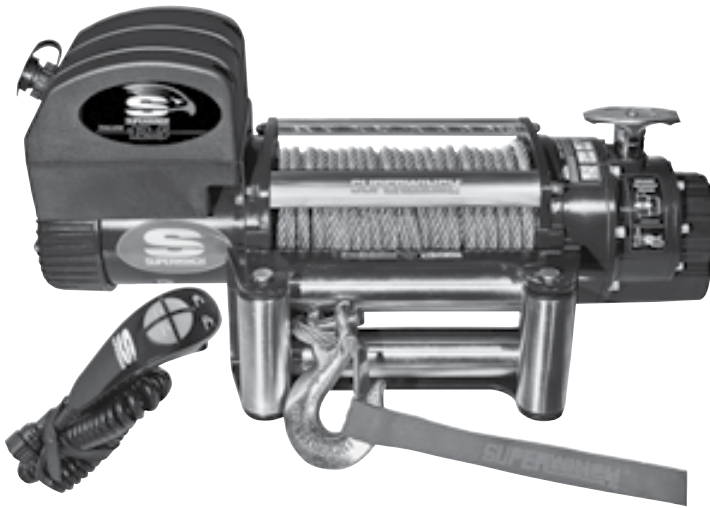

TALON 12.5

WIRE ROPE

MECHANICAL WARRANTY: Limited Lifetime
ELECTRONIC WARRANTY: Limited 7 Year

PART NO. 1612200

SPECIFICATIONS	
Solenoid	VS4 (Sealed Submersible Vented)
Brake	Mechanical, Automatic, Outside Drum
Cable Diameter* (MM)	3/8" (9.5)
Weight Installed LBS (KG)	95 (43)

PERFORMANCE		
No Load	Amps	75
	Line Speed FPM (MPM)	62 (18.9)
At Load	Amps	530
	Line Speed FPM (MPM)	3.25 (0.99)

FEATURES:

- Rated line pull of 12,500 lbs
- 6.0 HP sealed motor
- Automatic load holding external disc brake design located outside the drum
- Ergonomic free spool knob lifts and turns effortlessly
- 2-stage spur/2-stage planetary gearing with 148:1 ratio
- Sealed submersible vented solenoid
- Wire rope measures 3/8" x 85'
- Heavy duty, clevis pinned, latched hook
- 15' ergo handheld remote control with coiled cable and LED light indicators
- 62 FPM no load line speed
- IP 67 rated against dust and moisture
- Stainless steel 4-way roller fairlead