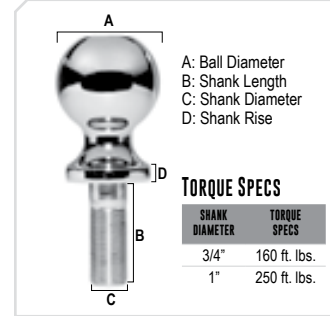

### TORQUE SPECS

SHANK DIAMETER	TORQUE SPECS
3/4"	160 ft. lbs.
1"	250 ft. lbs.