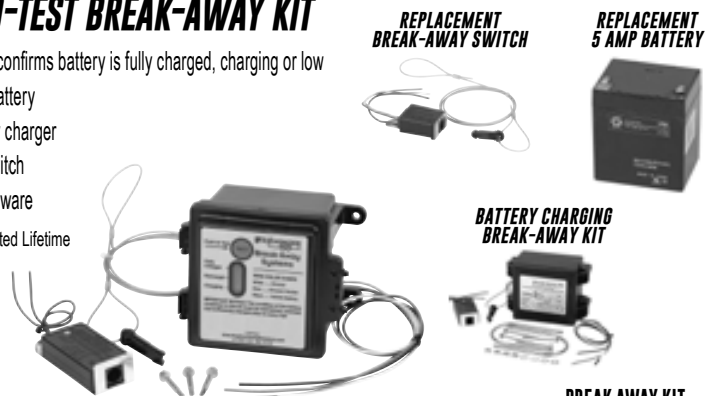

DESCRIPTION
Replacement, Break-away Switch
Replacement, 5 AMP Battery
Breakaway Kit, 5 AMP Battery, Battery Case, Breakaway Switch, Battery Charger and Mounting Hardware
Push-to-Test Break-away System

BREAK AWAY KIT
65-75005
65-75023
65-75028
65-75840