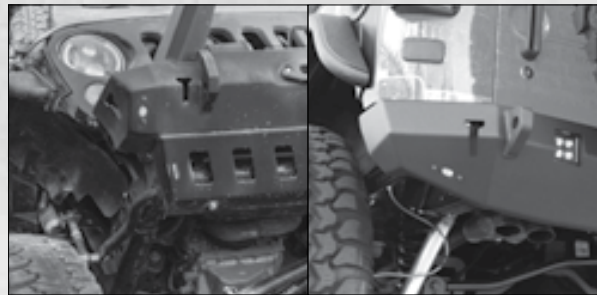

**INCLUDES 4
ROCK LIGHTS**

**4 FLAT
RUBBER MOUNTS**

**4 ANGLED
RUBBER MOUNTS**

PART NO. 09-80005

Universal applications or installed on Westin WJ2 front & rear bumpers. Includes 15' wiring harness.