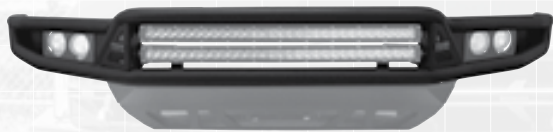

» Outlaw Front Bumper 63