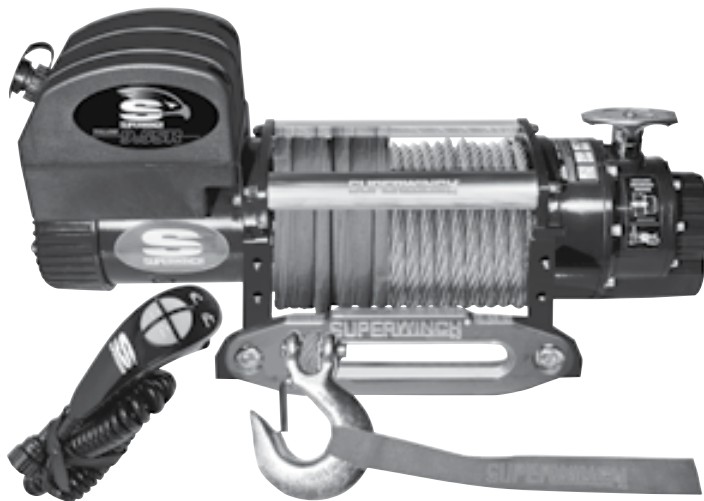

TALON 9.5SR

SYNTHETIC ROPE

MECHANICAL WARRANTY: Limited Lifetime **PART NO. 1695201**
ELECTRONIC WARRANTY: Limited 7 Year

SPECIFICATIONS	
Solenoid	VS4 (Sealed Submersible Vented)
Brake	Mechanical, Automatic, Outside Drum
Cable Diameter* (MM)	3/8" (9.5)
Weight Installed LBS (KG)	90 (41)

FEATURES:

- » Rated line pull of 9,500 lbs
- » 5.2 HP sealed motor
- » Automatic 100% load holding disc brake is located outside the drum
- » Brake minimizes heat transfer to retain synthetic rope integrity
- » Ergonomic free spool knob lifts and turns effortlessly
- » 2-stage spur/2-stage planetary gearing with 148:1 ratio
- » Sealed submersible vented solenoid
- » Certified Dyneema synthetic rope measures 3/8" x 80'
- » Heavy duty, clevis pinned, latched hook
- » 15' ergo handheld remote control with coiled cable and LED light indicators
- » 62 FPM no load line speed
- » IP 67 rated against dust and moisture
- » Blue anodized aluminum hawse fairlead

PERFORMANCE		
No Load	Amps	75
	Line Speed FPM (MPM)	62 (18.9)
At Load	Amps	430
	Line Speed FPM (MPM)	5.0 (1.5)