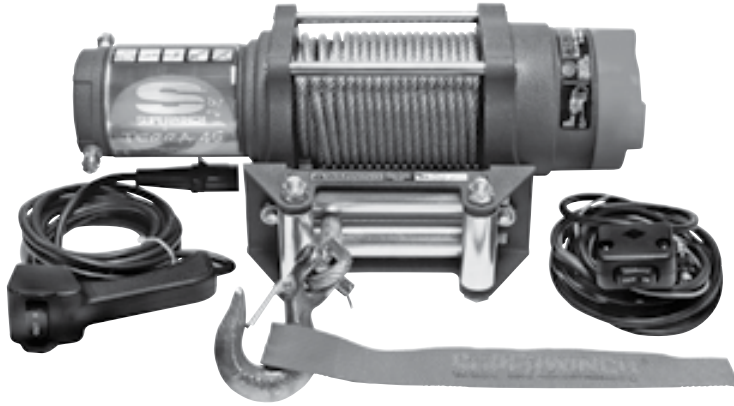

TERRA 45 WIRE ROPE

The Superwinch Terra 45 is the standout performer in powersports ATV/UTV winching. It's not a claim we make lightly and we back it up with stronger motors, wider gears, beefed up drums and durable steel cable. Terra 45 winches are the industry's first truly sealed utility terrain vehicle winch assembly.

All seals on the entire winch from the outmost end of the motor to the ergonomic free spool control knob all meet the IP67 rating. The 10' handheld remote and the solenoid are sealed at this same tough standard which ensures to keep out water, mud, snow and dust.

FEATURES:

- Rated line pull of 4,500 lbs
- 1.6 HP permanent magnetic motor
- 3-Stage planetary gearing with 191:1 ratio
- Sealed solenoid with circuit breaker
- Easy to engage ergonomic freespool control knob
- Wire rope measures 1/4" x 55'
- Heavy-duty, clevis pinned, latched hook
- Blue anodized aluminum hawse fairlead
- 10' rugged handheld remote control with handlebar mounted rocker switch
- Wide drum adds rope capacity

MECHANICAL WARRANTY: Limited Lifetime
ELECTRONIC WARRANTY: Limited 3 Year

PART NO. 1145220

SPECIFICATIONS	
Solenoid	Sealed, Circuit Breaker Protected
Brake	Mechanical, Automatic, Load Holding
Cable Diameter" (MM)	1/4" (6.5)
Weigh Installed LBS (KG)	22 (10)

PERFORMANCE		
No Load	Amps	21
	Line Speed FPM (MPM)	15 (4.6)
At Load	Amps	178
	Line Speed FPM (MPM)	4.5 (13)