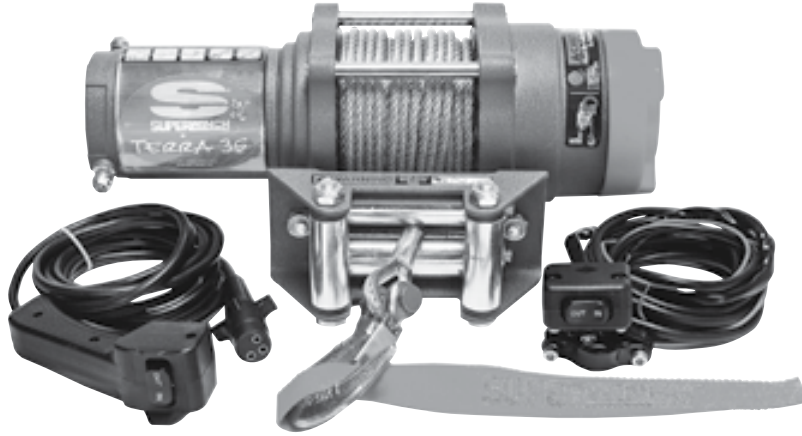

both a 10' sealed handheld remote as well as a sealed handle bar mounted rocker switch. Features gears that are 2x as wide as the next competitor. This means far better engagement plus longer life.