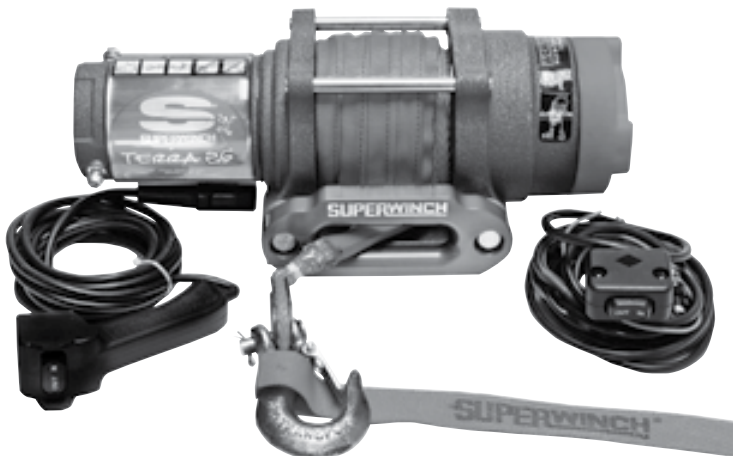

TERRA 25SR SYNTHETIC ROPE

FEATURES:

- Rated line pull of 2,500 lbs
- 1.3 HP permanent magnetic motor
- 3-Stage planetary gearing with 140:1 ratio
- Sealed solenoid with circuit breaker
- Easy to engage ergonomic freespool control knob
- Synthetic rope measures 3/16" x 50'
- Heavy-duty, clevis pinned, latched hook
- Blue anodized aluminum hawse fairlead
- 10' rugged handheld remote control with handlebar mounted rocker switch
- Narrow drum allows easier mounting in tight spaces

MECHANICAL WARRANTY: Limited Lifetime
ELECTRONIC WARRANTY: Limited 3 Year

PART NO. 1125230

SPECIFICATIONS	
Solenoid	VS4 (Sealed Submersible Vented)
Brake	Mechanical, Automatic, Load Holding
Cable Diameter" (MM)	3/16" (9.5)
Weight Installed LBS (KG)	15 (6.8)

PERFORMANCE		
No Load	Amps	25
	Line Speed FPM (MPM)	26 (7.9)
At Load	Amps	162
	Line Speed FPM (MPM)	10.5 (3.2)