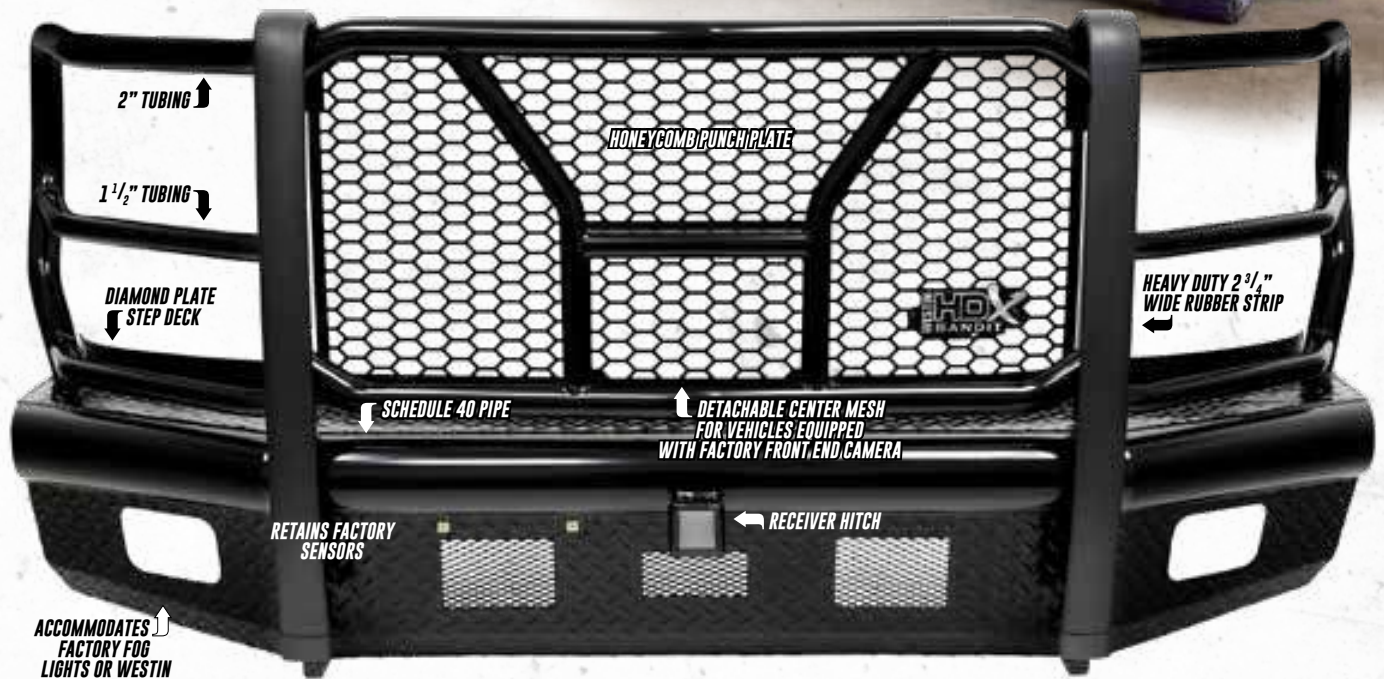

NEW PRODUCTS

HDX BANDIT FRONT BUMPER