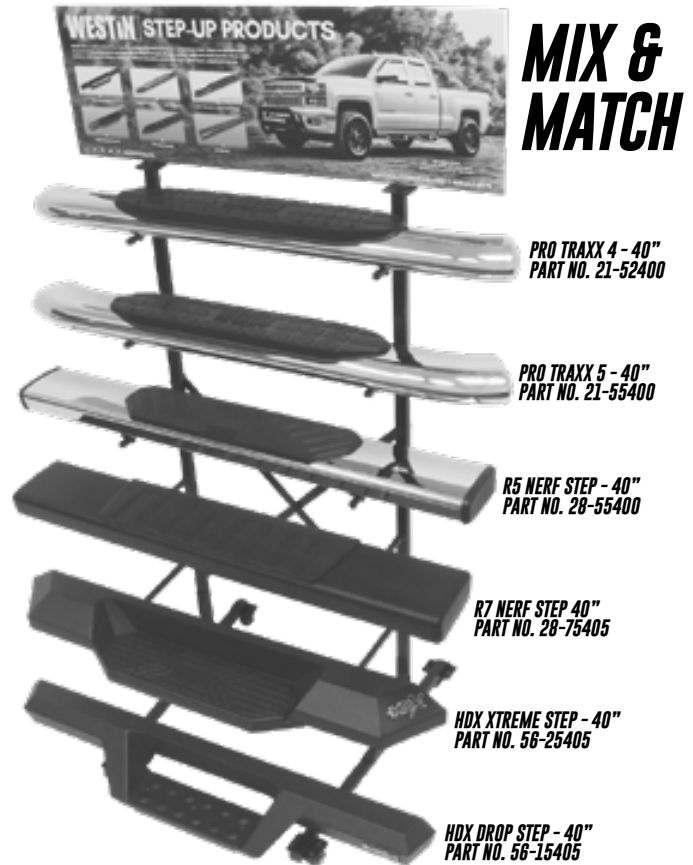

STEP-UP TOWER W/ 6 STEP SAMPLES

PART NO. 55476

- » Includes Tower w/ 6 Step Samples
- » Pro Traxx® 4 Sample / Polished
- » Pro Traxx® 5 Sample / Polished
- » R5 Nerf Step Bar / Polished
- » R7 Nerf Step Bar / Black
- » HDX Xtreme Step / Textured Black
- » HDX Drop Step / Textured Black