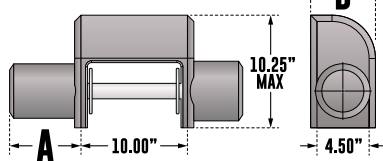

WINCH DIMENSIONS (FOR REFERENCE)