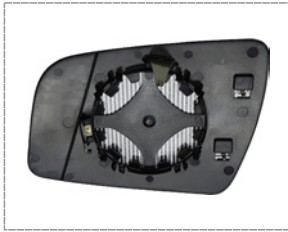

Mirror Glass

325-0139-1 RH

1428378 / 13302184

325-0140-1 LH

1428377 / 13302183

From 09/2009