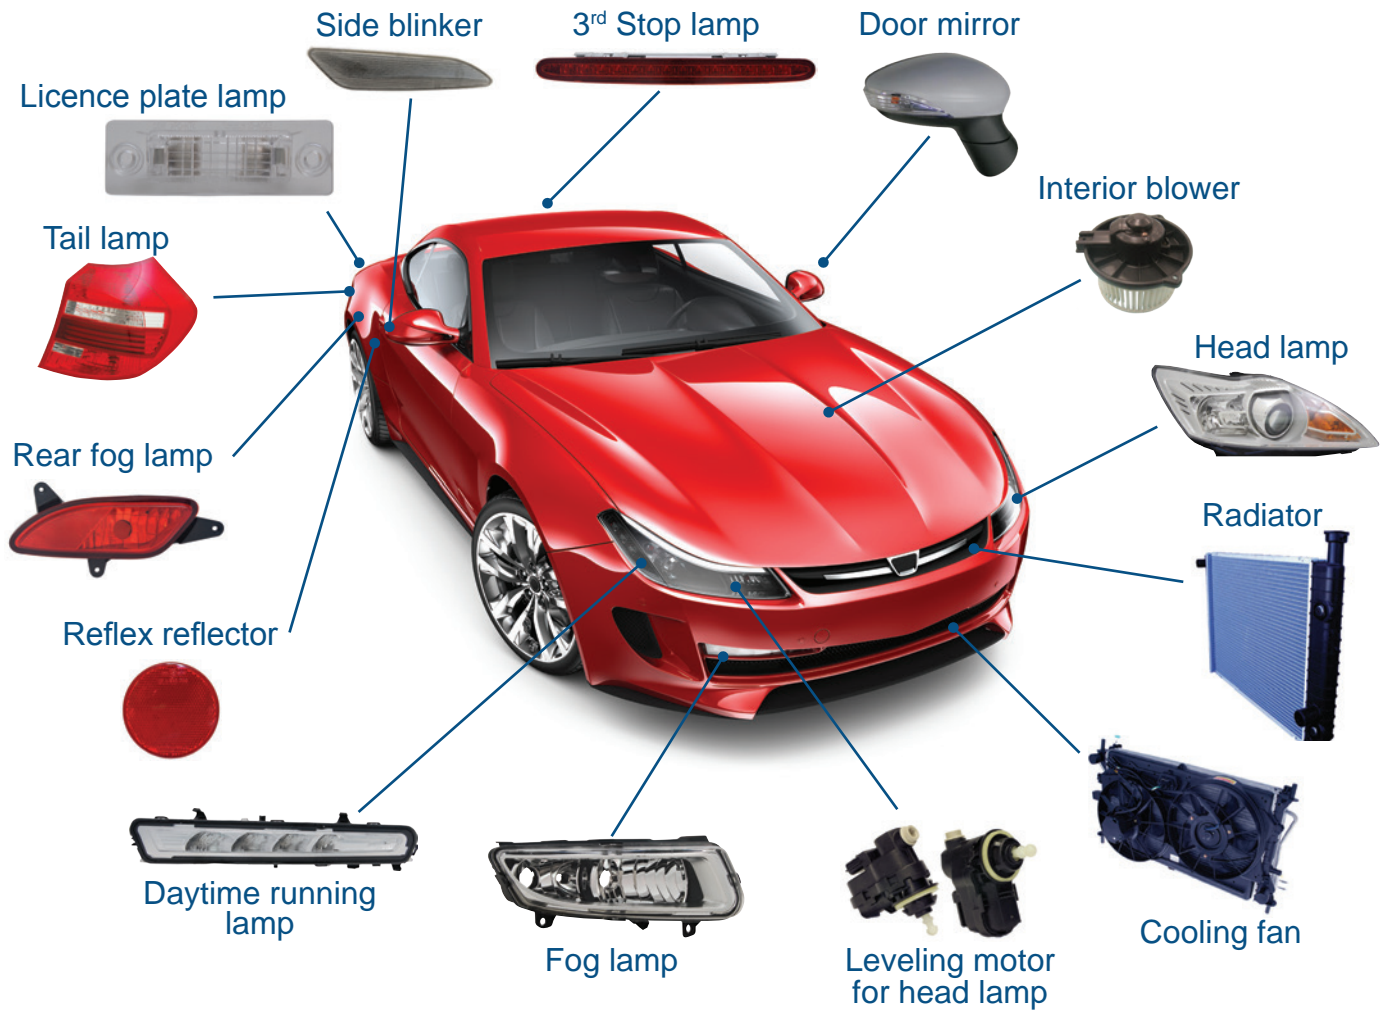

TYC EUROPE B.V.

TYC Europe Products

CATALOGS

Lighting

Door Mirror

Engine Cooling

LIGHTS. PRECISION. SAFETY

Catalog Guide