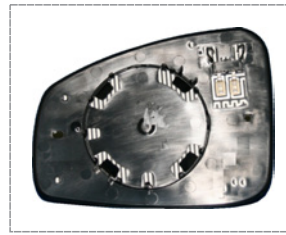

Mirror Glass

328-0165-1 RH

963656780R

328-0166-1 LH

963665922R