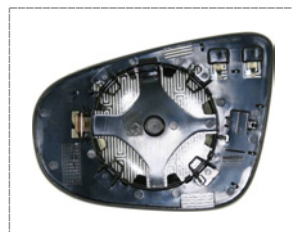

Golf VI Cabriolet (517) 03/2011 -

Mirror Glass

337-0171-1 RH

5K0857522

337-0172-1 LH

5K0857521