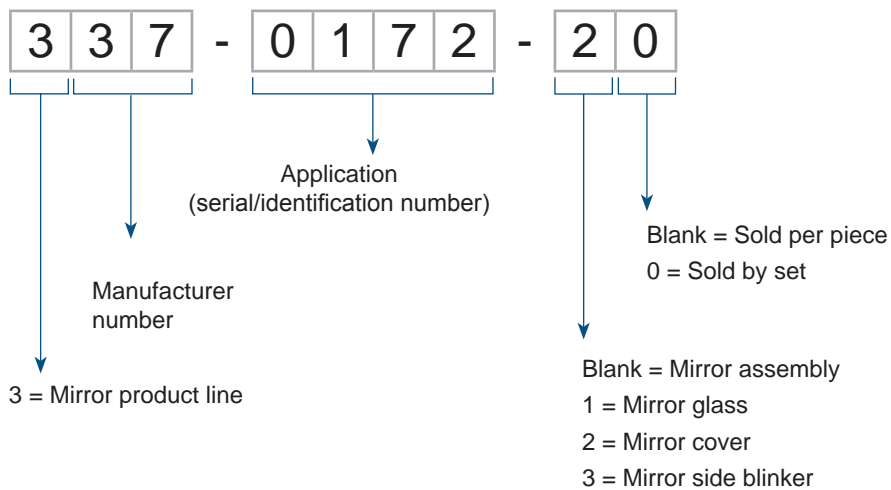

Door Mirror Part Numbering System

LIGHTS. PRECISION. SAFETY