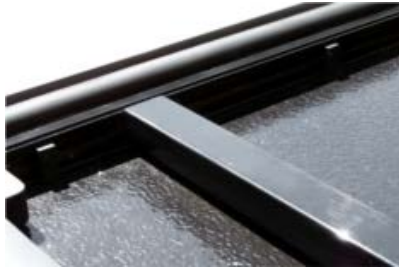

Comparison

<i>Feature</i>	<i>HardFold</i>	<i>TonnoFold</i>	<i>LoRoll</i>
Tonneau Style	Folding	Folding	Roll-Up
Tonneau Type	Hard	Soft	Soft
Installation	No-Drill	No-Drill	No-Drill
Average Install Time	In less than 5 minutes	In less than 5 minutes	15 to 20 minutes
Panel Frames	Aluminum	Aluminum	Aluminum
Finish	Black Textured	Black Textured	Black Textured
Cover Material	24.5 oz. Marine Grade Vinyl	24 oz. Dual Coated Vinyl	24 oz. Dual Coated Vinyl
Even Weight Rating	350 lbs	150 lbs	150 lbs
Locking System	Patented Slide Lock Design	Patented Slide Lock Design	Single Latch Design
Tear-resistant	Yes	Yes	Yes

Water-resistant	Yes	Yes	Yes
UV Protected	Yes	Yes	Yes
Profile Design	Low	Low	Low
Gas Savings	10-13%	10-13%	10-13%
Cover Weight	Under 70lbs	Under 40lbs	Under 33lbs
ISO 9001:2000 Quality Control	Yes	Yes	Yes
Warranty	Limited Lifetime Warranty on frame with 10-year warranty on cover	Limited Lifetime Warranty on frame with 10-year warranty on cover	Limited Lifetime Warranty on frame with 10-year warranty on cover
Dent Resistant	Yes	Yes	Yes
Includes	4 Free Gifts (Truck Bed Light, Vinyl Cleaner, Tailgate seal, Pro gloves)	4 Free Gifts (Truck Bed Light, Vinyl Cleaner, Tailgate seal, Pro gloves)	4 Free Gifts (Truck Bed Light, Vinyl Cleaner, Tailgate seal, Pro gloves)
Clamps to install	4	4	6 -Short Bed / 8 - Long Bed
Cover Height Above Bed Rails	1.5"	1.5"	1"
Exclusive Features	Aluminum Sub-Frame Panels / 350 lbs Even Weight Rating	Aluminum Frames	Low Profile Design / Mounts Inside The Bed Rails