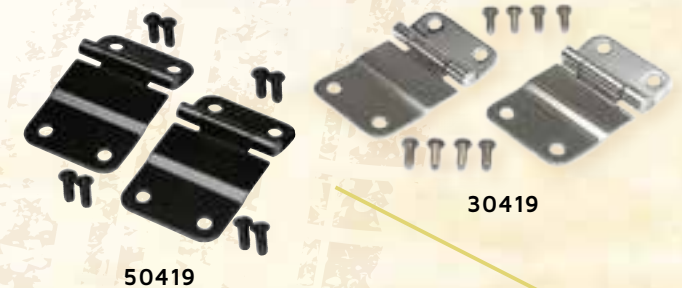

Tailgate & Liftgate Accessories

- **30419 Tailgate Hinge (pair)**
  Fits: CJ7 - 1976-86 | Finish: Polished Stainless Steel
- **50419 Tailgate Hinge (pair)**
  Fits: CJ7 - 1976-86 | Finish: Black Powder Coated Stainless
- **30442 Tailgate Hinge (pair)**
  Fits: YJ - 1987-95 | Finish: Polished Stainless Steel
- **50442 Tailgate Hinge (pair)**
  Fits: YJ - 1987-95 | Finish: Black Powder Coated Stainless
- **30564 Tailgate Latch (pair)**
  Fits: CJ7 & CJ8 - 1976-86 | Finish: Polished Stainless Steel
- **30666 Tailgate Pivot Latch Assembly (fiberglass body)**
  Fits: CJ - 1976-86 | Finish: Polished Stainless Steel
- **30421 Hardtop Liftgate Hinge (pair)**
  Fits: CJ7 - 1977-86 | Finish: Polished Stainless Steel
- **50421 Hardtop Liftgate Hinge (pair)**
  Fits: CJ7 - 1977-86 | Finish: Black Powder Coated Stainless
- **30516 Hardtop Liftgate Hinge (pair)**
  Fits: YJ & TJ - 1987-06 | Finish: Polished Stainless Steel
- **50516 Hardtop Liftgate Hinge (pair)**
  Fits: YJ & TJ - 1987-06 | Finish: Black Powder Coated Stainless

Wiper Accessories

- **30544 Windshield Wiper Arms (pair)**
  Fits: CJ - 1968-86 | Finish: Polished Stainless Steel
- **30545 Windshield Wiper Arms (pair)**
  Fits: YJ - 1987-95 | Finish: Polished Stainless Steel
- **30554 Rear Wiper Arm (hardtop)**
  Fits: YJ & TJ - 1991-02 | Finish: Polished Stainless Steel