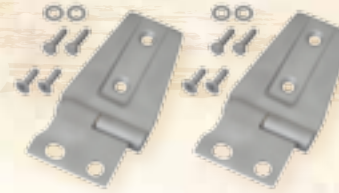

**40580 Body Door Hinge Set (4 pieces) (2 door)**  
Fits: JK - 2007-Up  
Finish: Sand Blasted Ready to Paint  
Stainless Steel

**40581 Body Door Hinge Set (8 pieces) (4 door)**  
Fits: JK - 2007-Up  
Finish: Sand Blasted Ready to Paint  
Stainless Steel

## Hood Accessories

**70071 Replacement Hood Hold Downs (pair)**  
Fits: JK - 2007-Up  
Finish: Black Polyurethane

**70089 Replacement Hood Hold Downs (pair)**  
Fits: TJ - 1997-06  
Finish: Black Polyurethane