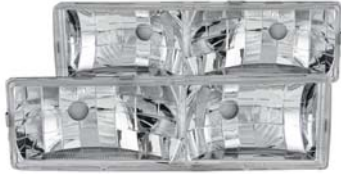

**GMC
SUBURBAN-92-99**

111136
*Crystal Headlights Chrome
w/o Bulbs*

**GMC
SUBURBAN-92-99**