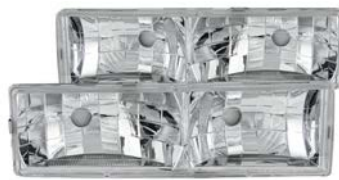

111136
*Crystal Headlights Chrome
w/o Bulbs*

**GMC-JIMMY
FULL SIZE-92-94**