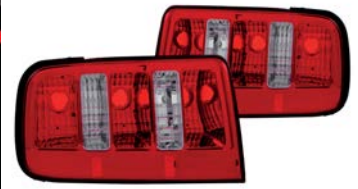

FORD MUSTANG-05-09

221166
Tail Lights Red/Clear
2010 Style