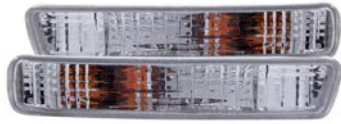

521028
Corner Lights Chrome

**HONDA
ACCORD-96-97**

511009
Euro Parking Lights Chrome

**HONDA
ACCORD-96-97**

221039
Tail Lights Black

**HONDA
ACCORD-94-95**

511008
Euro Parking Lights Chrome

**HONDA
ACCORD-90-93**