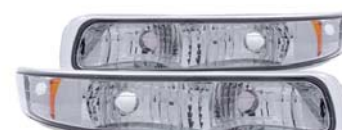

**CHEVY
SILVERADO-99-02**

511054
LED Parking Lights Chrome

**CHEVY
SILVERADO-99-02**

511065
Euro Parking Lights Black

**CHEVY
SILVERADO-99-02**

511064
Euro Parking Lights Chrome

**CHEVY
SILVERADO-99-03**

311012
LED Tail Lights Black