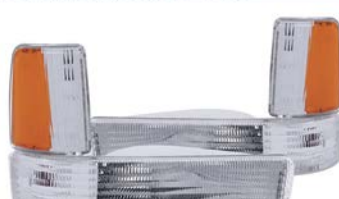

**DODGE
DAKOTA-91-96**

511047
Euro Parking Lights Chrome