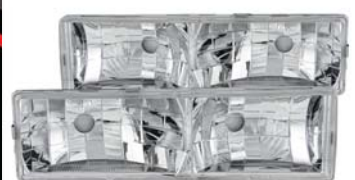

111006
*Crystal Headlights Chrome
w/ Halo*

**GMC
YUKON-92-99**

111061
Crystal Headlights Smoke

**GMC
YUKON-92-99**

111004
Crystal Headlights Chrome

**GMC
YUKON-92-99**

111136
*Crystal Headlights Chrome
w/o Bulbs*