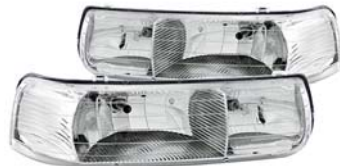

111011
Crystal Headlights Chrome

**CHEVY
SILVERADO-99-02**