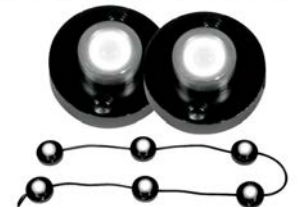

UNIVERSAL ROCK LIGHTING KIT

861123
Bed Rail/Auxiliary Rock Crawling
Light Kit