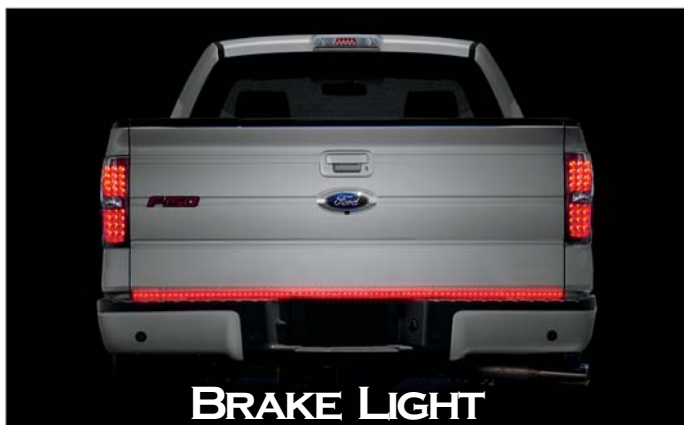

- **High Intensity SMD LED's**
- **Advanced Robotic Welds**
- **Flexible Plastic SMOKE cover for added style and protection**
- **Brushed Aluminum back for increased durability**
- **Available in 4-Function, 5-Function and 6-Function**