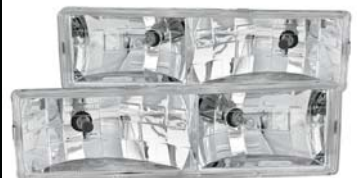

**CHEVY
SUBURBAN-92-99**

111006
*Crystal Headlights Chrome
w/ Halo*

**CHEVY
SUBURBAN-92-99**

111061
Crystal Headlights Smoke

**CHEVY
SUBURBAN-92-99**

111004
Crystal Headlights Chrome

**CHEVY
SUBURBAN-92-99**