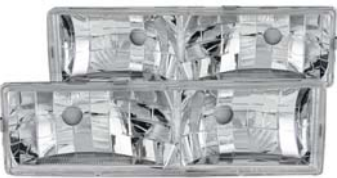

**CHEVY
SUBURBAN-92-99**

111006
*Crystal Headlights Chrome
w/ Halo*

**CHEVY
SUBURBAN-92-99**

111061
Crystal Headlights Smoke

**CHEVY
SUBURBAN-92-99**

111004
Crystal Headlights Chrome

**CHEVY
SUBURBAN-92-99**