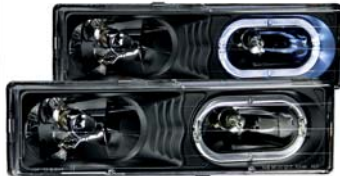

111007
*Crystal Headlights Black
w/ Halo*

**GMC
YUKON-92-99**