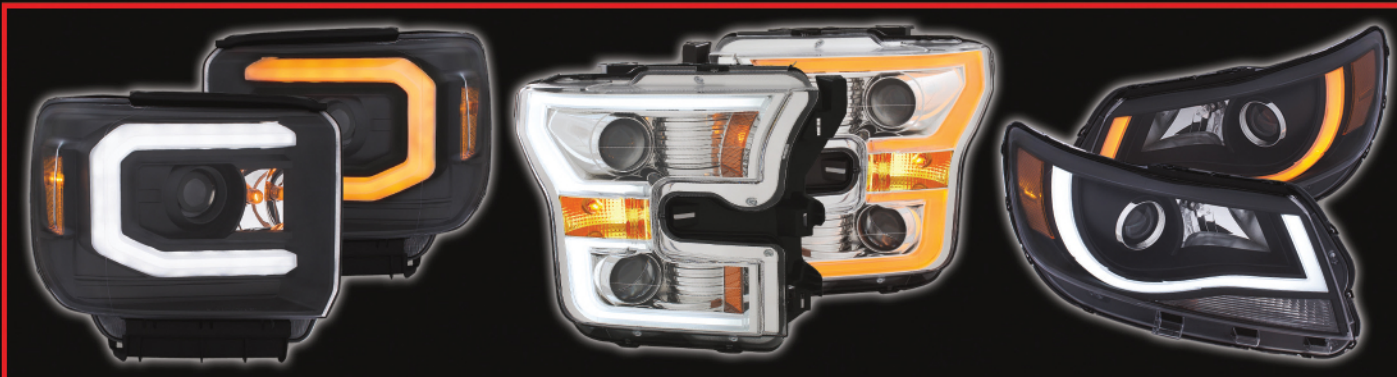

LASHBACK^{TM}

PERFORMANCE LIGHTING