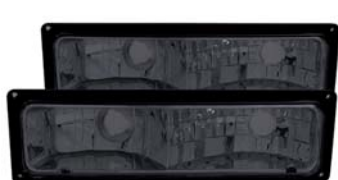

511034
Euro Parking Lights Smoke

**GMC
YUKON-92-99**