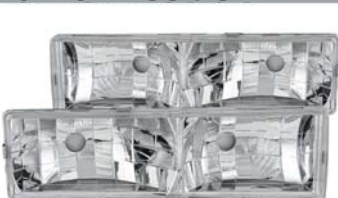

**GMC
FULL SIZE-88-98**

111136
*Crystal Headlights Chrome
w/o Bulbs*

**GMC
FULL SIZE-88-98**