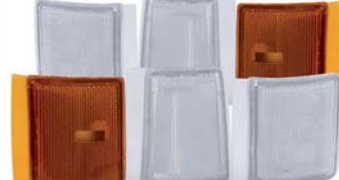

**GMC
SUBURBAN-92-99**

511033
*Euro Parking Lights Chrome
w/ Black Frame*

**GMC
SUBURBAN-92-99**

511032
Euro Parking Lights Chrome

**GMC
SUBURBAN-94-99**

521029
*Euro Corner Lights
Crystal 6pc*

**GMC
SUBURBAN-94-99**