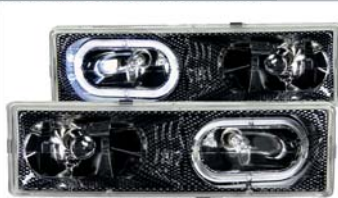

111005
*Crystal Headlights Carbon
w/ Halo*

**GMC
FULL SIZE-88-98**