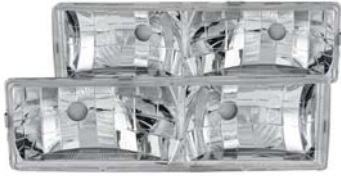

**CHEVY
BLAZER (K5) 92-94**

111136
*Crystal Headlights Chrome
w/o Bulbs*