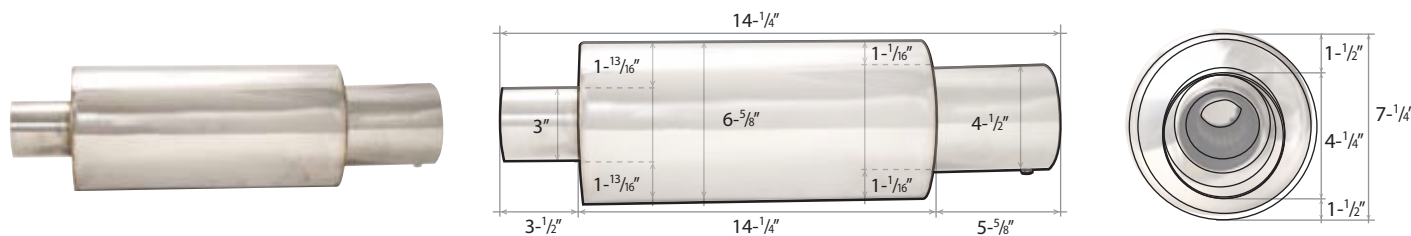

Universal N1 Style Muffler with Silencer (Turbo)

04-N1-S-R-T

Specification

side view | front view