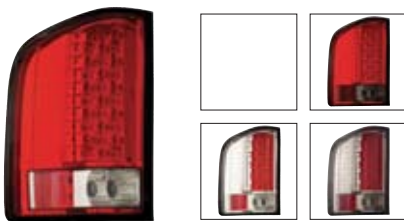

TAILLIGHTS | CHEVROLET

S-10 | SILVERADO

2007-2008 Chevrolet Silverado LED

03-CL07TLED	Red/Clear
03-CL07TLEDRS	Red/Smoke
03-CL07TLEDAC	Chrome
03-CL07TLEDJM*	JDM Black
03-CL07TLEDSM	Smoke

2000-2006 Chevrolet Suburban/Tahoe/
GMC Yukon/Yukon XL / Yukon Denali
LED