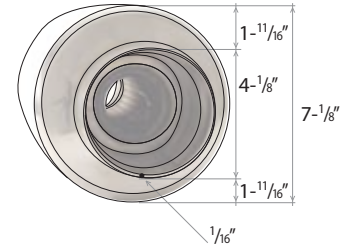

Dragger Style Muffler - Non Turbo

04-DRAG

Specification

side view | front view

Dragger Style Muffler Turbo

04-DRAG-T

Specification

side view | rear view