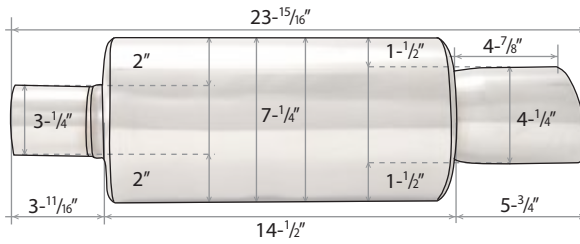

Dragger Style Muffler - Non Turbo

04-DRAG

Specification

side view | front view

Dragger Style Muffler Turbo

04-DRAG-T

Specification

side view | rear view