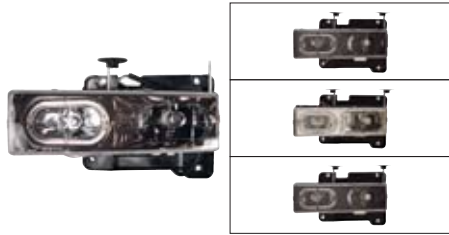

HEADLIGHTS | GMC SUBURBAN | YUKON

HEADLIGHTS | HONDA

ACCORD

1992-1999 GMC Suburban/Yukon /
1988-1998 GMC Full Size/Chevrolet Full Size /
1992-1994 GMC Jimmy FS/Chevrolet Blazer /
1994-1999 Chevrolet Suburban/Tahoe
Crystal w/ Halo

02-AZ-CF88-BK-RIM	Black
02-AZ-CF88-CF-RIM	Carbon
02-AZ-CF88-C-RIM	Chrome
02-AZ-CF88-JM-RIM	JDM Black

1990-1993 Honda Accord
Projector 1pc