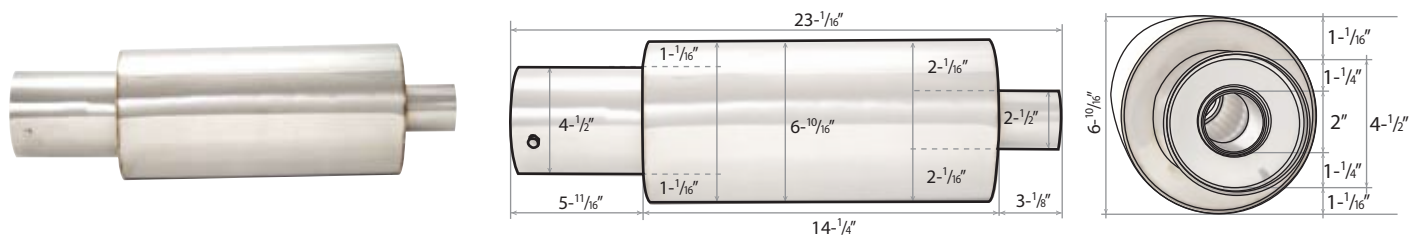

UNIVERSAL MUFFLERS | N1 STYLE

Universal N1 Style Muffler with Silencer (Non-Turbo)

04-N1-S-R

Specification

side view | front view