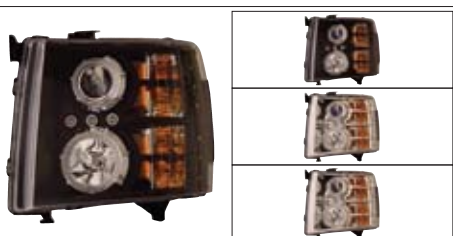

HEADLIGHTS | CHEVROLET

SILVERADO