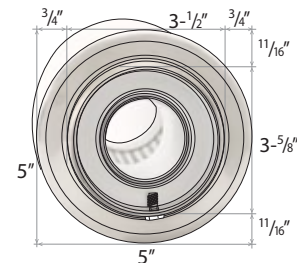

side view | front view