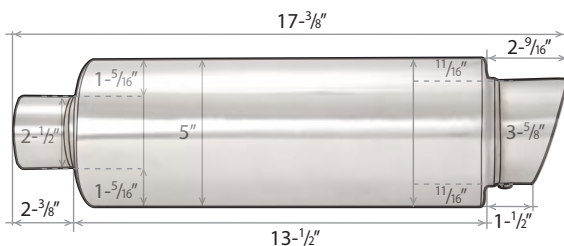

UNIVERSAL MUFFLERS | DTM STYLE

DTM Style Muffler (Small Canister)

04-DTM-SC

Specification

side view | front view

UNIVERSAL MUFFLERS | FIREBALL STYLE

Fireball Style Muffler with Silencer

04-FB-S-R