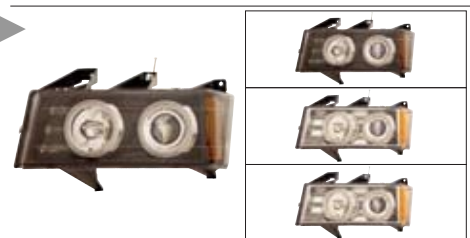

**2004-2008 GMC Canyon/
Chevrolet Colorado (CCFL)**