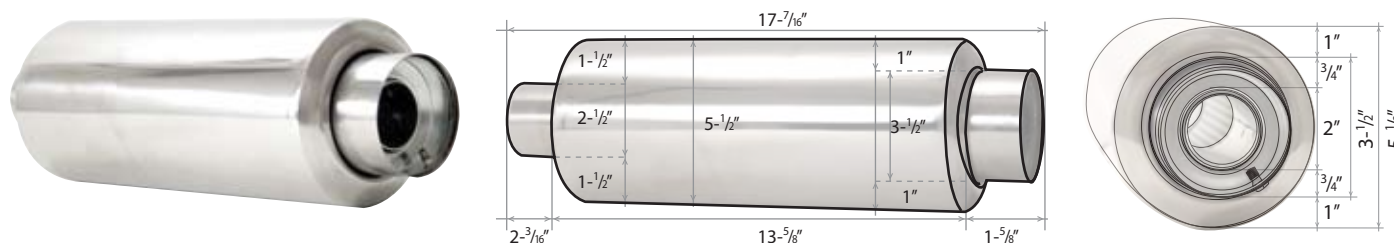

UNIVERSAL MUFFLERS | RACE MEDALLION

Universal Race Medallion Flat Style Muffler with Silencer

04-RM-F-R

Specification

side view | front view