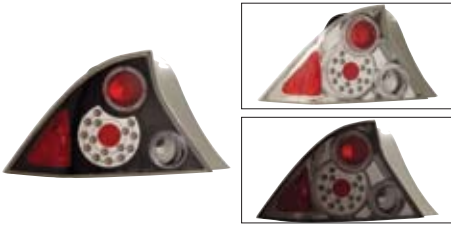

LED TAILLIGHTS | HONDA

CIVIC

2001-2003 Honda Civic 2dr LED

03-HC01TLEDAC	Chrome
03-HC01TLEDJM	JDM Black
03-HC01TLED5M	Smoke