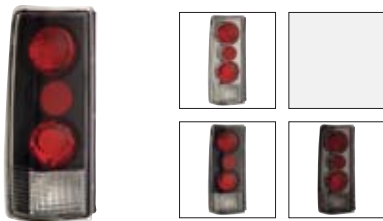

TAILLIGHTS | CHEVROLET

EXPRESS