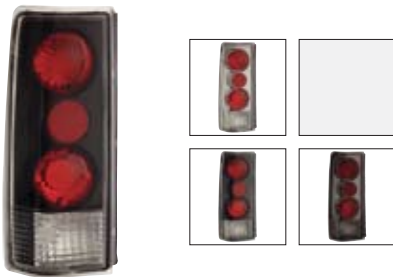

TAILLIGHTS | GMC

SAFARI | SAVANA

**1985-2005 GMC Safari Van /
Chevrolet Astro (Gen 2)**

03-CA8598TLAG2	Chrome
03-CA8598TLAG2CF	Carbon
03-CA8598TLAG2JM	JDM Black
03-CA8598TLAG2SM	Smoke

**1996-2002 GMC Savana Van /
Chevrolet Express Van**