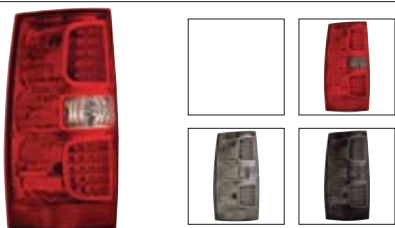

LED TAILLIGHTS | GMC

YUKON/YUKON DENALI/YUKON XL

2007-2008 GMC Yukon/Yukon XL/
Yukon Denali / Cadillac Escalade /
Chevrolet Suburban/Tahoe LED

03-CD07TLED	Red/Clear
03-CD07TLEDRS	Red/Smoke
03-CD07TLEDAC	Chrome
03-CD07TLEDJM*	JDM Black
03-CD07TLEDISM	Smoke

2007-2008 GMC Yukon/Yukon XL/
Yukon Denali / Cadillac Escalade /
Chevrolet Suburban/Tahoe LED (Gen 2)

03-CD07TLEDG2	Red/Clear

2007-2008 GMC Yukon/Yukon XL/
Yukon Denali / Cadillac Escalade /
Chevrolet Suburban/Tahoe LED (Gen 3)