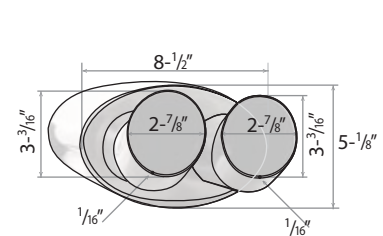

UNIVERSAL MUFFLERS | DTM STYLE

DTM Style Muffler (Small Canister)

04-DTM-SC

Specification

side view | front view

UNIVERSAL MUFFLERS | FIREBALL STYLE

Fireball Style Muffler with Silencer

04-FB-S-R