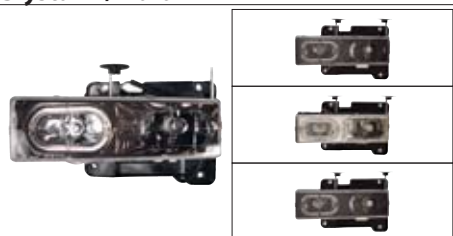

HEADLIGHTS | CHEVROLET

FULL SIZE | MONTE CARLO | S-10

1988-1998 Chevrolet Full Size/GMC Full Size /
1992-1994 Chevrolet Blazer FS/GMC Jimmy/
1994-1999 Chevrolet Suburban/Tahoe/
1992-1999 GMC Suburban/Yukon
Crystal w/ Halo

02-AZ-CF88-BK-RIM	Black
02-AZ-CF88-CF-RIM	Carbon
02-AZ-CF88-C-RIM	Chrome
02-AZ-CF88-JM-RIM	JDM Black

2000-2005 Chevrolet Monte Carlo
Crystal