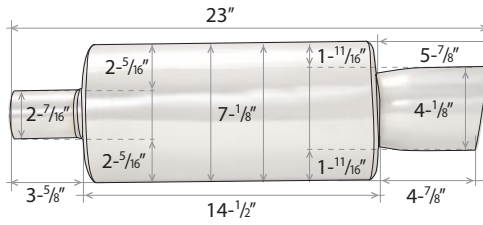

Dragger Style Muffler - Non Turbo

04-DRAG

Specification

side view | front view

Dragger Style Muffler Turbo

04-DRAG-T

Specification

side view | rear view