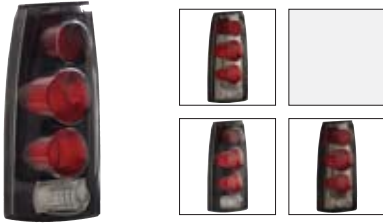

TAILLIGHTS | CADILLAC

ESCALADE

1999-2000 Cadillac Escalade
1988-1998 Chevrolet Full Size/GMC Pickup
1992-1994 Chevrolet Blazer FS/GMC Jimmy FS
1992-1999 Chevrolet Suburban/Tahoe /
GMC Yukon 3D Style

1999-2000 Cadillac Escalade
1988-1998 Chevrolet Full Size/GMC Pickup
1992-1994 Chevrolet Blazer FS/GMC Jimmy FS
1992-1999 Chevrolet Suburban/Tahoe /
GMC Yukon (Gen 5)

2002-2006 Cadillac Escalade

03-CF8898TLAG4	Chrome
03-CF8898TLAG4CF	Carbon
03-CF8898TLAG4JM	JDM Black
03-CF8898TLAG4SM	Smoke