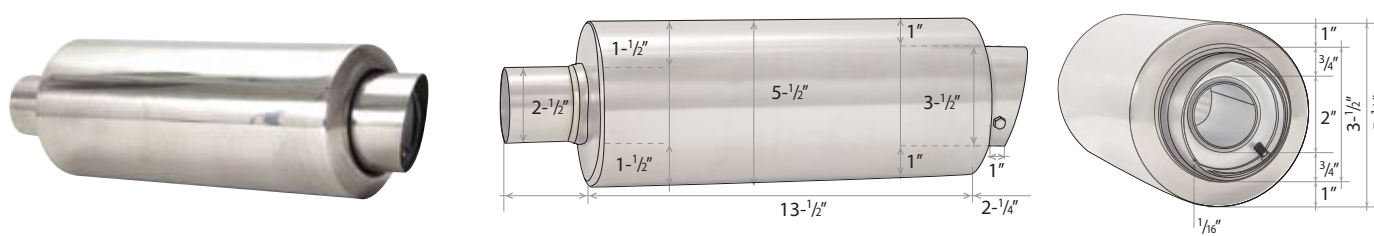

UNIVERSAL MUFFLERS | RACE MEDALLION

Universal Race Medallion Angle Style Muffler with Silencer

04-RM-A-R

Specification

side view | front view