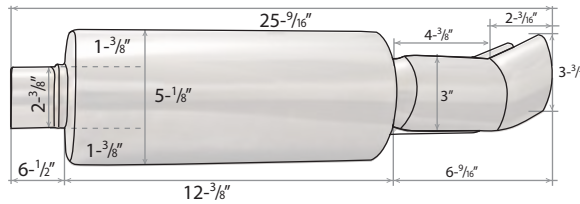

Specification