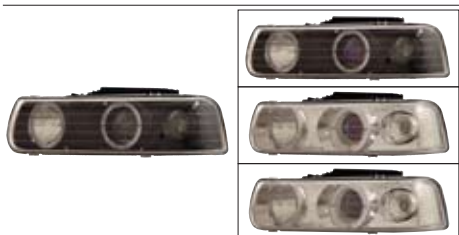

HEADLIGHTS | CHEVROLET

SILVERADO

1999-2002 Chevrolet Silverado/
2000-2006 Chevrolet Suburban/Tahoe
Projector w/ Halo

02-AZ-CL99-PBB-RIM	Black Blue
02-AZ-CL99-PBC-RIM	Black Clear
02-AZ-CL99-PCB-RIM	Chrome Blue
02-AZ-CL99-PCC-RIM	Chrome Clear

2003-2006 Chevrolet Silverado/
2003-2006 Avalanche without Body Cladding
2007 Chevrolet Silverado Classic
Crystal