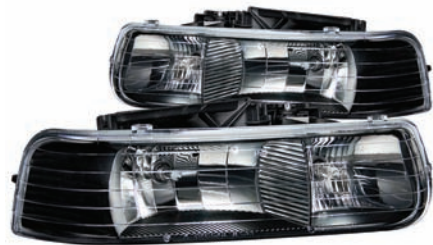

CHEVY SILVERADO-99-02

111155
Black