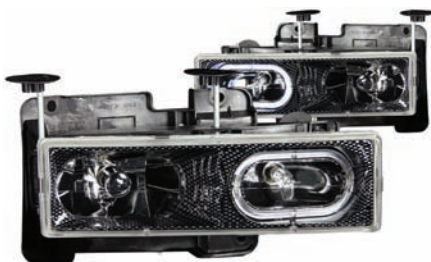

CHEVY TAHOE-95-99

111005
Crystal with halo Carbon