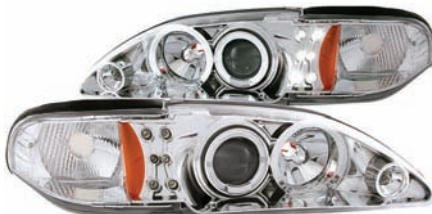

FORD MUSTANG-94-98

121362
Projector G2 Chrome Clear