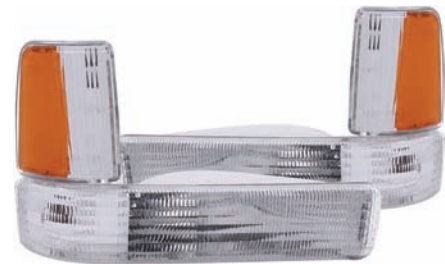

DODGE DAKOTA-91-96

511047
Clear with Amber Reflectors