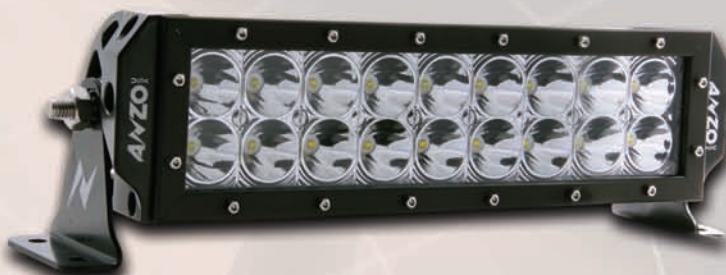

AVZOTM
USA

2013

“DON'T GET LEFT IN THE DARK”

Rugged Hi Intensity 3W LED Off Road Light

881025 - 6"
LUMENS = 1440
CURRENT DRAW 1.6A@12.8V 0.8A@28V

881026 - 12"
LUMENS = 3600
CURRENT DRAW 6A@12.8V 3A@28V

881028 - 24"
LUMENS = 7200
CURRENT DRAW 12A@12.8V 6A@28V

881029 - 38"
LUMENS = 12000
CURRENT DRAW 18.5A@12.8V 9.3A@28V

881030 - 52"
LUMENS = 16800
CURRENT DRAW 19A@12.8V 9.5A@28V

All bars come with Acrylic lens, black powder coating, brackets, switch and a wiring harness.

LED Rugged 10w Spot Beam/Flood Beam Light

861111
Flood light

861110
Spot light

2" x 2" Rugged 10W LED Spot and Flood Beam Light Each

- 1000 LUMENS
- 10W HI-POWER CREE LED BULB
- AVAILABLE IN BOTH SPOT AND FLOOD BEAM PATTERN
- IP68 RATED
- ALUMINUM HOUSING
- DRAW: 0.5A/1A @ 24V/12V