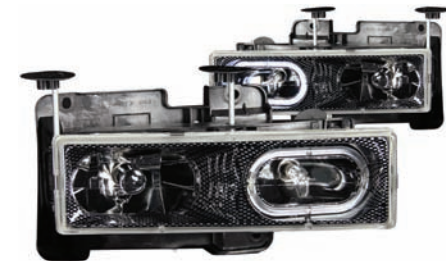

CHEVY FULL SIZE-88-98

111004
Crystal Chrome

CHEVY FULL SIZE-88-98

111007
Crystal Black

CHEVY FULL SIZE-88-98

111005
Crystal with halo Carbon (LED)

CHEVY FULL SIZE-88-98

111006
Crystal with halo Clear (LED)