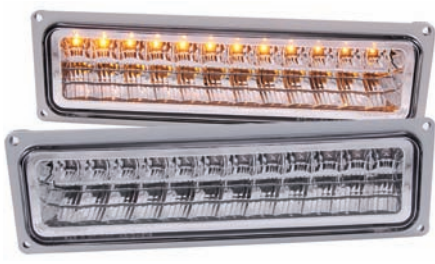

GMC-JIMMY FULL SIZE-88-98

511048
LED Chrome