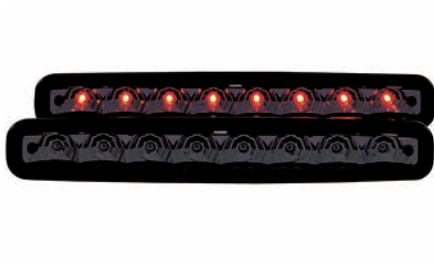

FORD MUSTANG-05-09

531085
LED 3rd Brake Light G2 Smoke