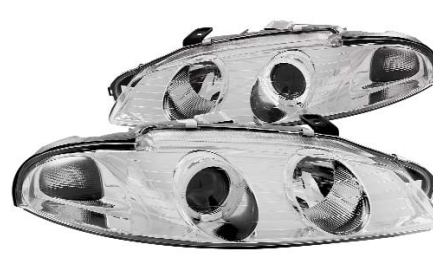

MITSUBISHI ECLIPSE-00-05

321067
LED Black

MITSUBISHI ECLIPSE-00-05

221080
Chrome

MITSUBISHI ECLIPSE-00-05

221081
Black

MITSUBISHI ECLIPSE-97-99

121149
Projector with Halo Chrome