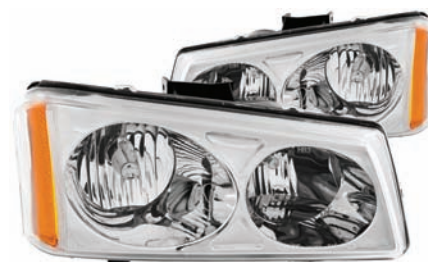

CHEVY SILVERADO-03-07

111010
Crystal Chrome