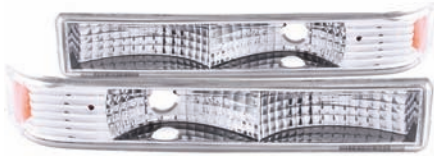

CHEVY BLAZER-92-94

531057
Smoke 4 Door Only

CHEVY BLAZER-98-04

511057
LED Chrome with amber reflector

CHEVY BLAZER-98-04

511038
Euro with amber reflector

CHEVY CAMARO-10-13

121312
Projector halo Black (CCFL) non HID