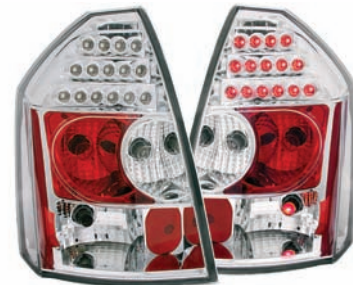

CHRYSLER 300C/300-04-07

321010
LED Chrome