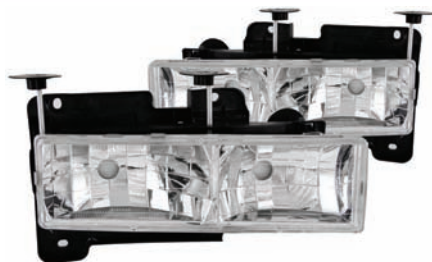

CHEVY SUBURBAN-94-98

111136
Crystal Clear with out BULB