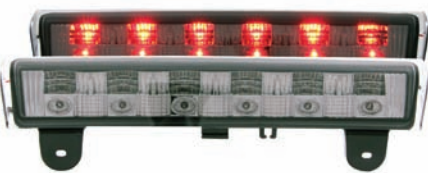

CHEVY SUBURBAN-00-06

531041
LED 3rd Brake Light Smoke