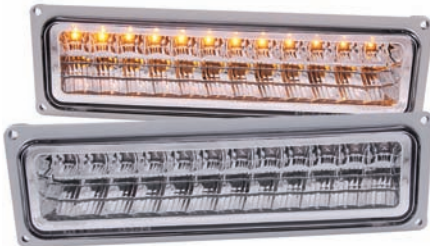

CHEVY SUBURBAN-88-98

211019
3D style Black

CHEVY SUBURBAN-88-98

211155
3D style Smoke

CHEVY SUBURBAN-88-98

511048
LED Chrome Amber

CHEVY SUBURBAN-88-98

511050
LED Black Amber