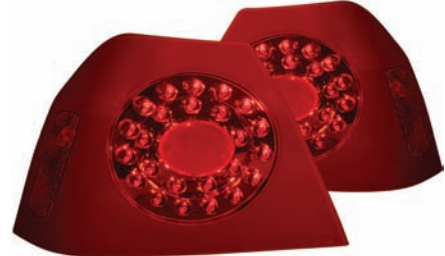

CHEVY IMPALA-00-05

121339
Projectors w/halo Black Clear Amber

CHEVY IMPALA-00-05

121340
Projectors w/halo Chrome Clear Amber

CHEVY IMPALA-04-05

321180
LED Dark/Red

CHEVY IMPALA-00-03

321200
LED Red