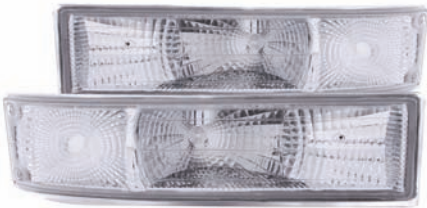

CHEVY ASTRO-95-05

511027
Euro with Amber Reflector