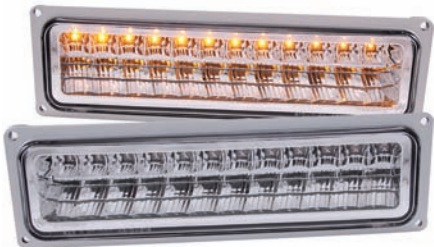

GMC YUKON-92-99

511048
LED Chrome