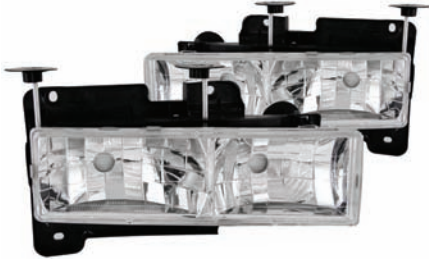

CHEVY TAHOE-95-99

111136
Crystal Clear with out BULB