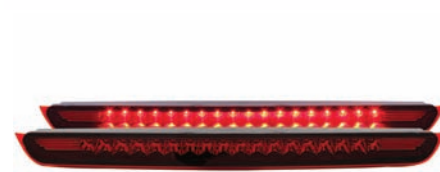

GMC YUKON/XL-07-13

601022
LED Red/Clear (GEN 3)