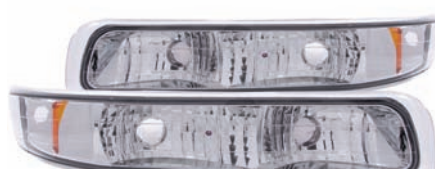

CHEVY SUBURBAN-00-06

511064
Euro Clear with Amber