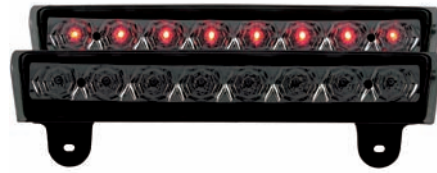

211010
Black-with tail gate or barn doors

CHEVY SUBURBAN-00-06

531039
LED 3rd Brake Light Chrome

CHEVY SUBURBAN-00-06

531041
LED 3rd Brake Light Smoke

CHEVY SUBURBAN-00-06

531086
LED 3rd Brake Lights Clear

CHEVY SUBURBAN-00-06