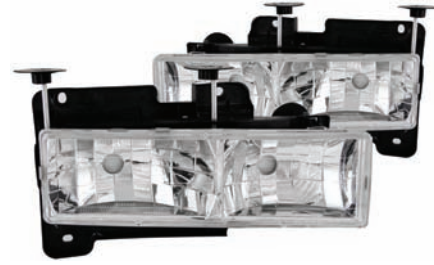

CHEVY FULL SIZE-88-98

111136
Crystal Clear with out BULB