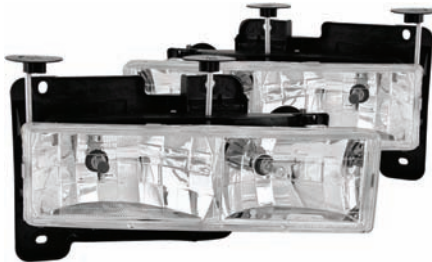

GMC YUKON-92-99

111004
Crystal Chrome