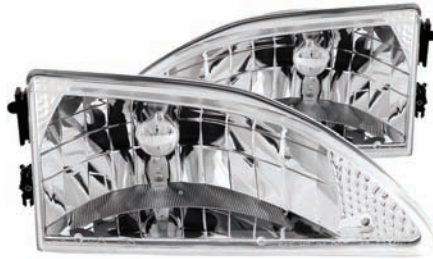

FORD MUSTANG-94-98

121037
Crystal Chrome