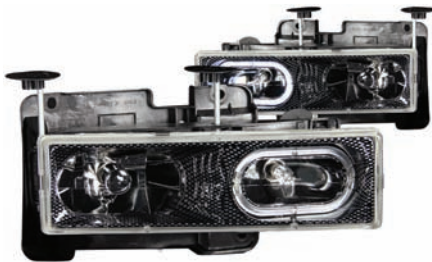

GMC YUKON-92-99

111005
Crystal with Halo Carbon