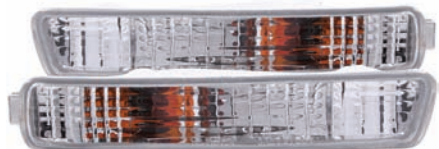

HONDA ACCORD-94-95

511008
Euro Chrome