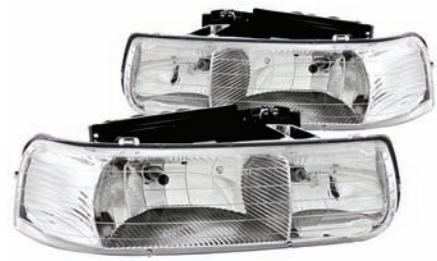

CHEVY SUBURBAN-00-06

111011
Crystal/Chrome