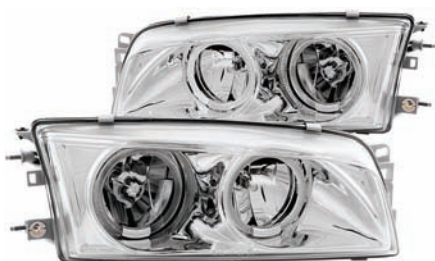

MITSUBISHI MIRAGE-97-02

121105
Crystal Chrome with Halo (4 DR)