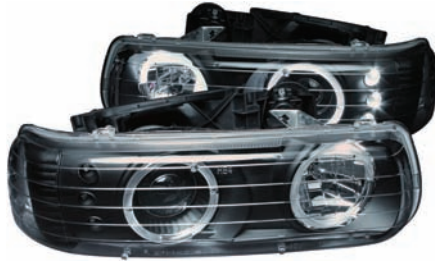

CHEVY SUBURBAN-07-13

601022
LED 3rd Brake Light Red/Clear

CHEVY SUBURBAN-07-13

601023
LED 3rd Brake Light Smoke

CHEVY SUBURBAN-00-06

111190
LED Chrome Clear

CHEVY SUBURBAN-00-06

111189
LED Black Clear