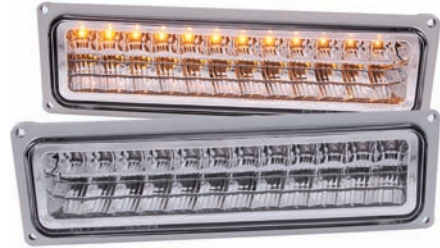

GMC FULL SIZE-88-98

511053
Black Park/Signal Lights/Black

GMC FULL SIZE-88-98

511034
Black Park/Signal Lights/Smoke

GMC FULL SIZE-88-98

511048
LED Chrome

GMC FULL SIZE-88-98

511050
LED Black