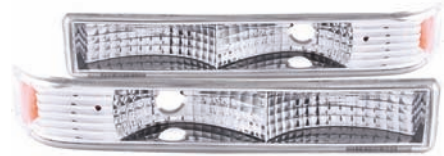

CHEVY S10-98-04

511038
Euro with Amber reflector