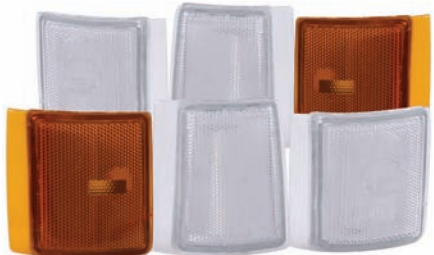

GMC YUKON-92-99

521030
*Clear 6 pcs (4 White/2 Yellow)
(Corner Lights)*