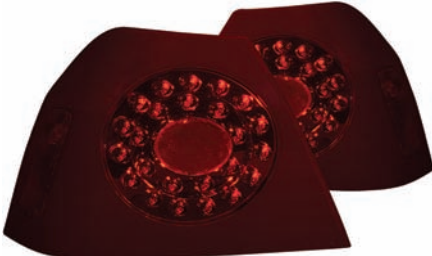

CHEVY IMPALA-00-05

121339
Projectors w/halo Black Clear Amber

CHEVY IMPALA-00-05

121340
Projectors w/halo Chrome Clear Amber

CHEVY IMPALA-04-05

321180
LED Dark/Red

CHEVY IMPALA-00-03

321200
LED Red