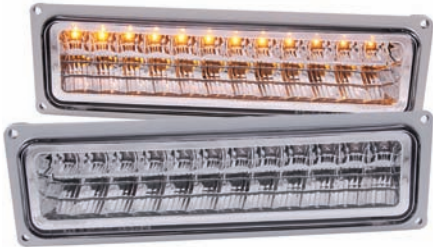

GMC SUBURBAN-88-98

511048
LED Chrome