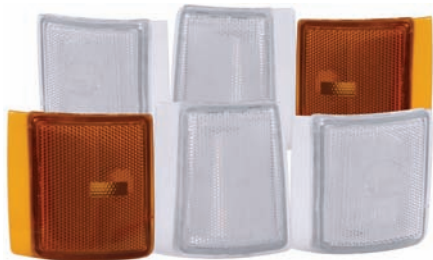

GMC SUBURBAN-88-98

511048
LED Chrome

GMC SUBURBAN-88-98

511050
LED Black

GMC SUBURBAN-88-98

521029
Euro 6 pcs (4 White/2 Yellow)

GMC SUBURBAN-88-98

521030
Clear 6 pcs (4 White/2 Yellow)