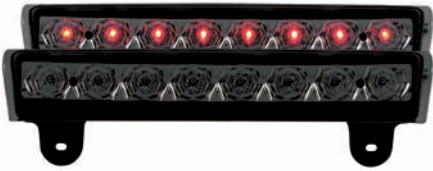

GMC YUKON DENALI-00-06

531087
LED Third Brake Lights Smoke Lens