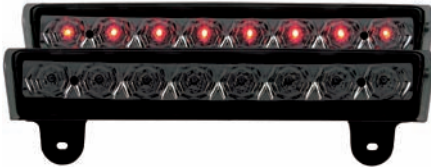

CHEVY TAHOE-00-06

531039
LED 3rd Brake Light Chrome

CHEVY TAHOE-00-06

531041
LED 3rd Brake Light light Smoke

CHEVY TAHOE-00-06

531086
LED 3rd Brake Lights Clear

CHEVY TAHOE-00-06

531087
LED 3rd Brake Lights Smoke