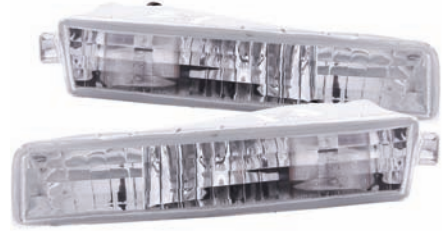

HONDA PRELUDE-97-01

121341
LED Projector Halo with out CCFL Bar Black Clear

HONDA PRELUDE-97-01

121342
LED Projector Halo with out CCFL Bar Chrome Clear

HONDA PRELUDE-97-02

511012
Euro Chrome

HONDA S2000-04-09