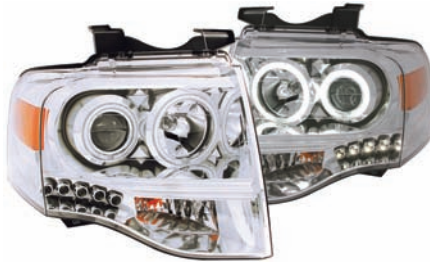

FORD EXPEDITION-07-13

111114
Projector with Halo Chrome