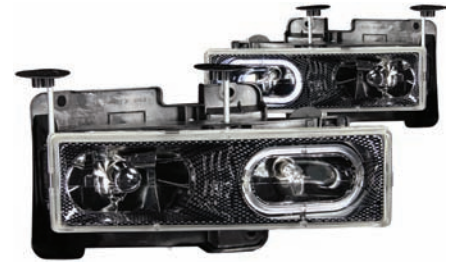

CHEVY SUBURBAN-94-98

111005
Crystal with halo Carbon