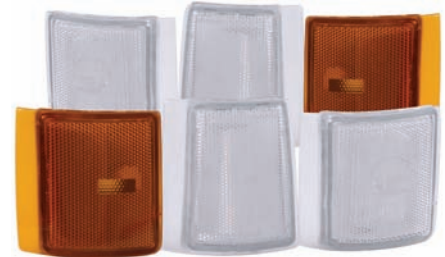

GMC FULL SIZE-94-98

521029
Euro 6 pcs (4 White/2 Yellow)

GMC FULL SIZE-94-98

521030
Clear 6 pcs (4 White/2 Yellow)

GMC FULL SIZE-88-98

111004
Crystal Chrome

GMC FULL SIZE-88-98

111005
Crystal with Halo Carbon