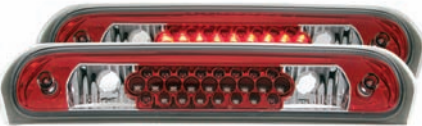

311123
LED Black

DODGE RAM-06-08

311049
LED/Clear

DODGE RAM-06-08

311164
LED Smoke

DODGE RAM-02-08

531007
LED Red/Clear

DODGE RAM-02-08