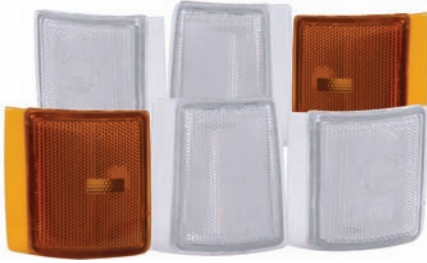

GMC-JIMMY FULL SIZE-92-94

521030
Clear 6 pcs (4 White/2 Yellow)