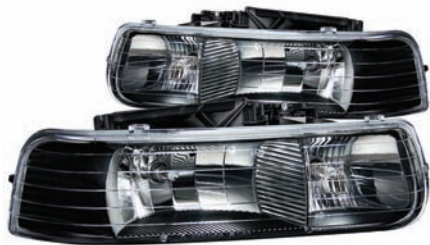

CHEVY TAHOE-00-06

111155
Crystal/Black