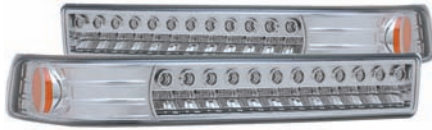

CHEVY S10-94-04

CHEVY S10-98-04

CHEVY S10-98-04

511038
Euro with Amber reflector

CHEVY S10-83-93

CHEVY S10-83-93

CHEVY S10-83-93

CHEVY S10-83-93

CHEVY SILVERADO-07-13

CHEVY SILVERADO-07-13

CHEVY SILVERADO-07-13

CHEVY SILVERADO-07-13

CHEVY SILVERADO-07-13