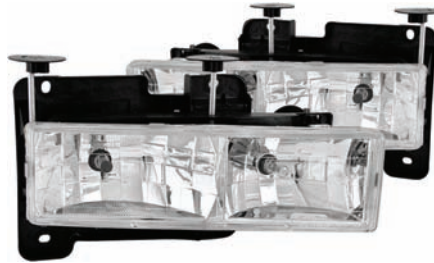

CHEVY SUBURBAN-94-98

111004
Crystal Chrome