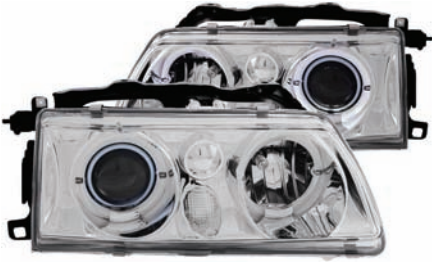

121224
Projector with Halo Chrome Clear (CCFL)

HONDA CRV-07-08

121225
Projector with Halo Black Clear (CCFL)

HONDA CRX-90-91

121075
Projector with Halo Black

HONDA CRX-90-91

121076
Projector with Halo Chrome