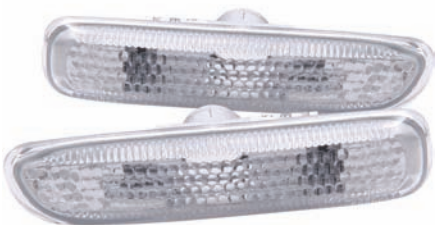

E46-4DR BMW-3 Series 99-01

511024
Clear (4DR)