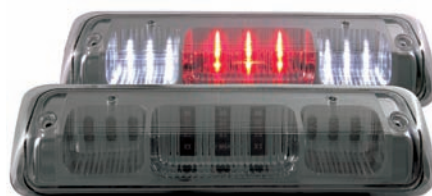

DODGE RAM-09-13

531071
LED 3rd Brake Lights Smoke Lens