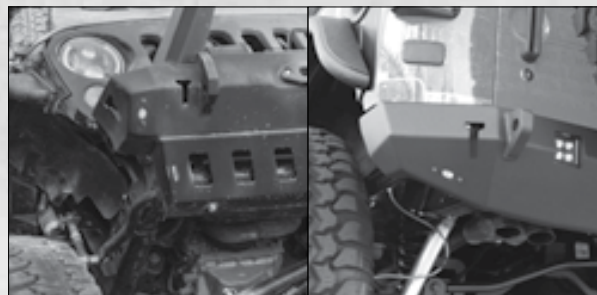

**INCLUDES 4
ROCK LIGHTS**

**4 FLAT
RUBBER MOUNTS**

**4 ANGLED
RUBBER MOUNTS**

PART NO. 09-80005

Universal applications or installed on Westin WJ2 front & rear bumpers. Includes 15' wiring harness.