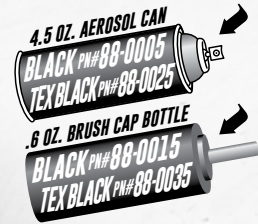

WESTiN® | BUMPERS

OUTLAW REAR BUMPER TEXTURED BLACK

2.0" DIAMETER TUBE

- » Mount kit included
- » 2" diameter tube frame
- » Optional class III/IV hitch available - sold separately
- » Retractable license plate holder conceals receiver hitch
- » Equipped with mount points for auxiliary lights
- » Rear flush mount LED lights sold separately PN# 09-1218FM4 (Pair Pack)
- » Available for vehicles with or without backup sensors
- » Bolt-on installation - no drilling required

REAR FLUSH MOUNT LED LIGHTS SOLD SEPARATELY PN# 09-1218FM4

FM40

TOUCH-UP PAINT AVAILABLE

FINISH: Textured Black
MATERIAL: E-Coated Steel
WARRANTY: 3 Year

OPTIONAL OUTLAW BUMPER LICENSE PLATE MOUNT

RETRACTABLE LICENSE PLATE HOLDER CONCEALS RECEIVER HITCH
PART NO. 58-60055

OUTLAW BUMPER HITCH ACCESSORY

OPTIONAL OUTLAW BUMPER HITCH ACCESSORY WILL ONLY FIT OUTLAW REAR BUMPER. WILL NOT FIT OE STYLE BUMPERS.

OUTLAW REAR BUMPER AND OPTIONS