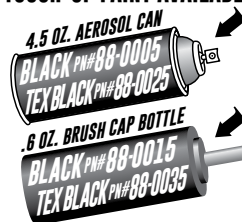

START	END	MAKE	MODEL	MOUNTING	STAINLESS	BLACK
2008	2017	Buick	Enclave	Rocker Pnl	23-3380	23-3385
2004	2007	Buick	Rainier	Rocker Pnl	23-2130	23-2135
2002	2006	Chevrolet	Avalanche 1500 w/ cladding	Body Mnt	23-3020	23-3025
2003	2013	Chevrolet	Avalanche 1500 w/out cladding	Body Mnt	23-2990	23-2995
1992	1994	Chevrolet	Blazer Full size 2dr	Body Mnt	23-0500	23-0505
1988	2000	Chevrolet	C/K Reg Cab (incl. Z71)(Excl '99-'00 new body style)	Rocker Pnl	23-0500	23-0505
2015	2019	Chevrolet	Colorado Crew Cab	Rocker Pnl	23-4010	23-4015
2004	2012	Chevrolet	Colorado Crew Cab	Rocker Pnl	23-3150	23-3155
2015	2019	Chevrolet	Colorado Ext Cab	Rocker Pnl	23-4000	23-4005
2004	2012	Chevrolet	Colorado Ext Cab	Rocker Pnl	23-3140	23-3145
2004	2012	Chevrolet	Colorado Reg Cab	Rocker Pnl	23-3130	23-3135
2014	2018	Chevrolet	Silverado 1500 Crew Cab	Rocker Pnl	23-3720	23-3725
2014	2018	Chevrolet	Silverado 1500 Crew Cab	Body Mnt	23-3820	23-3825
1999	2013	Chevrolet	Silverado 1500 Crew Cab	Body Mnt	23-1950	23-1955
2019	2019	Chevrolet	Silverado 1500 Crew Cab	-	23-4130	23-4135
2014	2018	Chevrolet	Silverado 1500 Double Cab	Rocker Pnl	23-3710	23-3715
2014	2018	Chevrolet	Silverado 1500 Double Cab	Body Mnt	23-3810	23-3815
2019	2019	Chevrolet	Silverado 1500 Double Cab (Excl. 2019 Silverado LD)	-	23-4120	23-4125
1999	2013	Chevrolet	Silverado 1500 Ext Cab²	Body Mnt	23-1680	23-1685
2014	2018	Chevrolet	Silverado 1500 Reg Cab	Rocker Pnl	23-3700	23-3705
2014	2018	Chevrolet	Silverado 1500 Reg Cab	Body Mnt	23-3800	23-3805
1999	2013	Chevrolet	Silverado 1500 Reg Cab	Body Mnt	23-1400	23-1405
2001	2006	Chevrolet	Silverado 1500HD Crew Cab	Body Mnt	23-1950	23-1955
2015	2019	Chevrolet	Silverado 2500/3500HD Crew Cab	Body Mnt	23-3860	23-3865
2001	2014	Chevrolet	Silverado 2500/3500HD Crew Cab	Body Mnt	23-1950	23-1955
2011	2014	Chevrolet	Silverado 2500/3500HD Diesel Crew Cab	Rocker Pnl	23-3770	23-3775
2011	2014	Chevrolet	Silverado 2500/3500HD Diesel Ext Cab	Rocker Pnl	23-3760	23-3765
2011	2014	Chevrolet	Silverado 2500/3500HD Diesel Reg Cab	Rocker Pnl	23-3750	23-3755
2015	2019	Chevrolet	Silverado 2500/3500HD Double Cab	Rocker Pnl	23-3710	23-3715
2015	2019	Chevrolet	Silverado 2500/3500HD Double Cab	Body Mnt	23-3850	23-3855
2001	2014	Chevrolet	Silverado 2500/3500HD Ext Cab	Body Mnt	23-1680	23-1685
2015	2019	Chevrolet	Silverado 2500/3500HD Reg Cab	Rocker Pnl	23-3700	23-3705
2015	2019	Chevrolet	Silverado 2500/3500HD Reg Cab	Body Mnt	23-3840	23-3845
2001	2014	Chevrolet	Silverado 2500/3500HD Reg Cab	Body Mnt	23-1400	23-1405
1999	2004	Chevrolet	Silverado 2500LD Ext Cab	Body Mnt	23-1680	23-1685
1999	2004	Chevrolet	Silverado 2500LD Reg Cab	Body Mnt	23-1400	23-1405
2019	2019	Chevrolet	Silverado LD Double Cab	Rocker Pnl	23-3710	23-3715
2019	2019	Chevrolet	Silverado LD Double Cab	Body Mnt	23-3810	23-3815
2000	2014	Chevrolet	Suburban (Excl 02-09 Z71 model & Hybrid) 1/2 Ton	Body Mnt	23-2990	23-2995
1995	1999	Chevrolet	Tahoe 2dr	Body Mnt	23-0500	23-0505
2000	2014	Chevrolet	Tahoe 4dr (Excl 02-09 Z71 model & Hybrid)	Body Mnt	23-3000	23-3005
2002	2009	Chevrolet	Trailblazer	Rocker Pnl	23-2130	23-2135
2002	2008	Chevrolet	Trailblazer EXT	Rocker Pnl		
2009	2017	Chevrolet	Traverse	Rocker Pnl	23-3380	23-3385
2018	2018	Chevrolet	Traverse Limited	Rocker Pnl	23-3380	23-3385
2006	2009	Chrysler	Aspen	Body Mnt	23-2630	23-2635
2005	2011	Dodge	Dakota Club Cab	Body Mnt	23-2800	23-2805
2005	2011	Dodge	Dakota Quad Cab	Body Mnt	23-2790	23-2795
2011	2017	Dodge	Durango^{1,12}	Rocker Pnl	23-3620	23-3625
2004	2008	Dodge	Durango 4dr	Body Mnt	23-2630	23-2635
2007	2012	Dodge	Nitro	Rocker Pnl		23-3405
2019	2019	Dodge	Ram 1500 Classic Crew Cab	Rocker Pnl	23-3560	23-3565
2019	2019	Dodge	Ram 1500 Classic Quad Cab	Rocker Pnl	23-3550	23-3555
2019	2019	Dodge	Ram 1500 Classic Reg Cab	Rocker Pnl	23-3540	23-3545
2009	2018	Dodge	Ram 1500 Crew Cab	Rocker Pnl	23-3560	23-3565