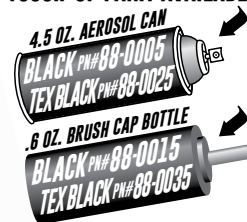

*On most applications

FINISH: Polished
MATERIAL: 304 Stainless Steel
WARRANTY: Lifetime
FINISH: Black Powder Coat
MATERIAL: E-Coated Steel
WARRANTY: 3 Year

TOUCH-UP PAINT AVAILABLE

INCLUDES INJECTION MOLDED BRACKET COVERS