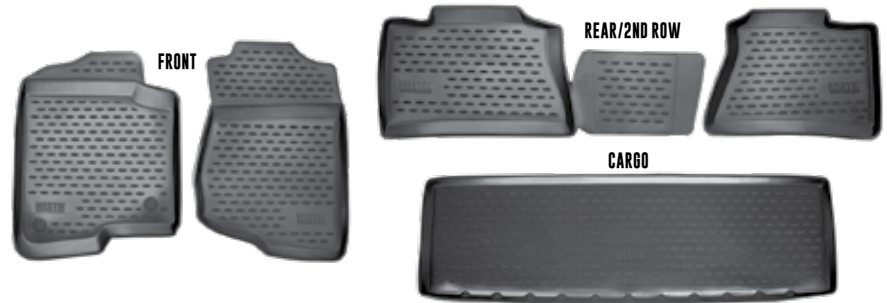

FLOOR AND CARGO LINERS

WESTIN®

PROFILE FLOOR AND CARGO LINERS

- » Protect vehicle carpet from daily wear and tear*
- » Easy to install
- » Made of flexible, durable and odorless rubberized polymer
- » Liners maintain their shape in heat, cold and from heavy loads
- » Designs contour vehicle floor area
- » Up to 2" lip around liner edge keeps spills and debris contained
- » Raised textured surface for great traction
- » Material is easy to clean
- » Application specific designs available for trucks, cars, SUV/CUVs
- » Great for use in all seasons

*Designed for vehicles with carpeted floor

FINISH: Black

MATERIAL: Rubberized polymer

WARRANTY: Limited Lifetime