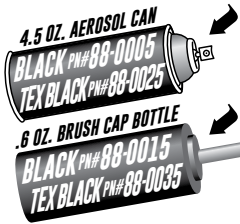

TOUCH-UP PAINT AVAILABLE

START	END	MAKE	APPLICATION	FRONT	SKID PLATE
2015	2019	Chevrolet	Colorado	58-61055	58-71055
2016	2018	Chevrolet	Silverado 1500	58-61005	58-71005
2019	2019	Chevrolet	Silverado LD	58-61005	58-71005
2013	2018	Dodge	Ram 1500	58-61025	58-71025
2019	2019	Dodge	Ram 1500 (Excl. 2019 Ram 1500 Classic)	58-61075	58-71075
2019	2019	Dodge	Ram 1500 Classic	58-61025	58-71025
2015	2017	Ford	F-150	58-61015	58-71015
2018	2019	Ford	F-150³	58-61065	58-71015
2017	2019	Ford	F-150 Raptor	58-62025	
2019	2019	Ford	Ranger	58-61085	58-71085
2016	2018	GMC	Sierra 1500¹	58-61005	58-71005
2019	2019	GMC	Sierra 1500 Limited¹	58-61005	58-71005
2013	2018	Ram	1500	58-61025	58-71025
2019	2019	Ram	1500 (Excl. 2019 Ram 1500 Classic)(Excl. Rebel)	58-61075	58-71075
2019	2019	Ram	1500 Classic (Excl. Rebel)	58-61025	58-71025
2016	2019	Toyota	Tacoma²	58-61045	58-71045
2014	2019	Toyota	Tundra	58-61035	58-71035

FOOTNOTES: 1. Upper front bumper fascia trimming required. For GMC Sierra Only 2. Trimming of front bumper fascia required 3. OEM fender flares may need to be trimmed