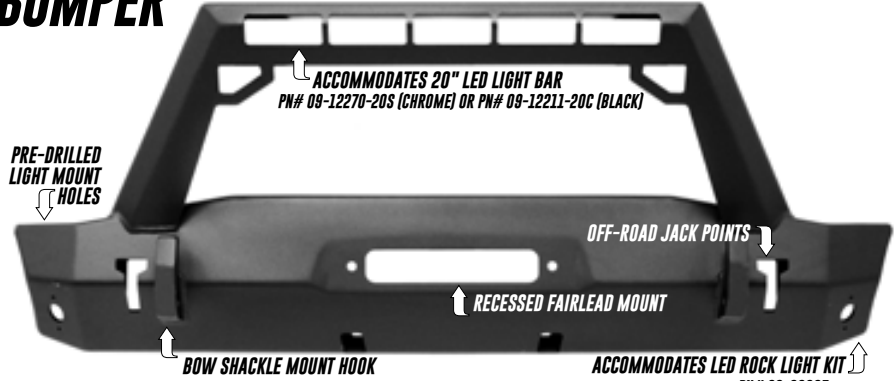

WJ2 STUBBY BUMPER W/ LED LIGHT BAR MOUNT*