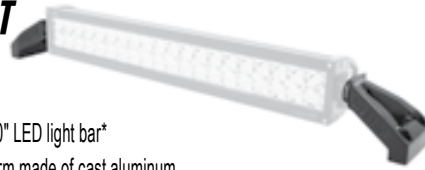

FINISH: Textured Black
MATERIAL: Cast Aluminum
WARRANTY: 3 Year
Note: LED light bar not included

START	END	MAKE	APPLICATION	PART NO.
2007	2018	Jeep	Wrangler JK	62-41015

BUMPER MOUNT LIGHT BAR

- » Textured black finish complements factory vehicle trim
- » Light tabs mount up to (3) single post lights or (1) 20" LED Light Bar*
- » Design does not obstruct headlights
- » Bolt-on installation - no drilling required

NOTE: Bumper filler panel trimming is required.

FINISH: Textured Black
MATERIAL: E-Coated Steel
WARRANTY: 3 Year
*LED lights not included