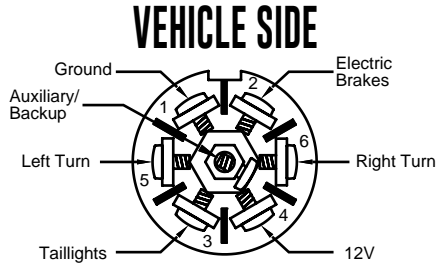

CONNECTOR ACCESSORIES	PART NO.
4-Way Flat, Connector Cover, w/ Integral LED Tester	65-75904
Dust Cover, 4-Way Flat Connector	65-75112
Mounting Bracket, 4-Way Flat Connector	65-75470

ADAPTERS

7-WAY FLAT TO 4-FLAT VEHICLE SIDE/TRAILER SIDE