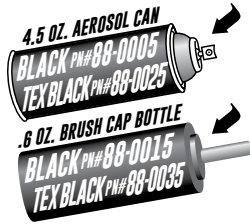

TOUCH-UP PAINT AVAILABLE