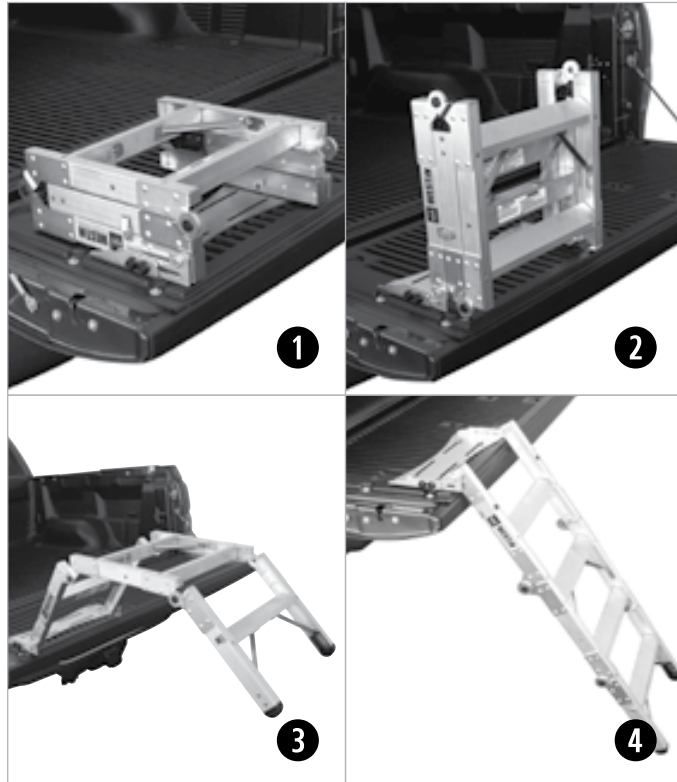

FRONT AND TAILGATE CAPS

- » Protects tailgate rail against damage
- » Gives vehicle a finished factory look
- » Matching bedcaps available
- » Attaches with automotive grade tape

FINISH: Black
MATERIAL: High-Impact ABS
WARRANTY: Limited Lifetime

START	END	MAKE	MODEL	TAILGATE CAP	FRONT CAP
2004	2012	Chevrolet	Colorado	72-01167	72-11167
2004	2012	Chevrolet	Colorado ¹	72-01177	72-11167
1988	1998	Chevrolet	Pickup Full size (Excl. Stepside)	72-01191	72-11191
1994	2005	Chevrolet	S-10	72-01171	72-11171
2007	2013	Chevrolet	Silverado 1500 (Excl. Classic) ¹	72-01168	72-11168
2007	2007	Chevrolet	Silverado 1500 Classic ¹	72-01161	72-11161
1999	2006	Chevrolet	Silverado 1500 Sport Side ¹	72-01164	—
1999	2006	Chevrolet	Silverado 1500/2500LD (Excl. Sportside) ¹	72-01161	72-11161
2007	2014	Chevrolet	Silverado 2500/3500HD (Excl. Classic) ¹	72-01168	72-11168
2001	2006	Chevrolet	Silverado 2500/3500HD ¹	72-01161	72-11161
1997	2004	Dodge	Dakota	72-01491	72-11491
2005	2007	Dodge	Dakota	72-01461	72-11461
2008	2011	Dodge	Dakota ¹	72-01487	72-11461
2002	2008	Dodge	Ram 1500	72-01471	72-11471
1994	2001	Dodge	Ram 1500	72-01481	72-11481
1994	2002	Dodge	Ram 2500/3500	72-01481	72-11481
2003	2009	Dodge	Ram 2500/3500 ¹	72-01477	72-11471
1987	1996	Ford	Pickup Full size	72-01681	—
1993	2008	Ford	Ranger	72-01691	72-11691
2004	2012	GMC	Canyon	72-01167	72-11167
2005	2012	GMC	Canyon ¹	72-01177	72-11167
1988	1998	GMC	Pickup Full size (Excl. 88-91 Crew Cab)	72-01191	72-11191
1999	2006	GMC	Sierra 1500 Sport Side ¹	72-01164	—
1999	2006	GMC	Sierra 1500/2500LD ¹	72-01161	72-11161
2007	2014	GMC	Sierra 2500/3500 ¹	72-01168	72-11168
2001	2006	GMC	Sierra 2500/3500HD ¹	72-01161	72-11161
1994	1997	Mazda	Pickup	72-01691	72-11691
2001	2004	Nissan	Frontier	72-01881	—
1998	2000	Nissan	Frontier	72-01871	—
2013	2018	Nissan	Frontier ¹	72-01891	—
1989	1995	Toyota	Pickup	72-01781	—
1996	2004	Toyota	Tacoma	72-01791	—
2000	2005	Toyota	Tundra	72-01771	72-11771

FOOTNOTES: 1. Tailgate cap replacement

TRUCK BED