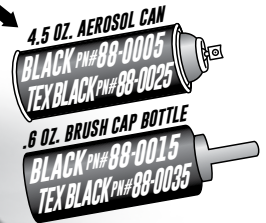

MORE WJ2 ACCESSORIES PG 81

- WJ2 LED LIGHT BAR BRACKET KIT FOR WJ2 BULL BARS
- WJ2 OFF-ROAD JACK MOUNT
- WJ2 3RD BRAKE LIGHT/ROTOPAX® COMBO MOUNT
- WJ2 SPARE TIRE RELOCATOR

*JL shown, JK available

START	END	MAKE	MODEL	WJ2 REAR BUMPER PART NO.	REAR BUMPER W/ TIRE CARRIER PART NO.	REAR BUMPER WITH SENSOR PART NO.	REAR BUMPER W/ TIRE CARRIER WITH SENSOR PART NO.
2007	2018	Jeep	Wrangler JK¹	59-82005	59-82015	-	-
2018	2019	Jeep	Wrangler JL²	59-82025	59-82035	59-82045	59-82055

FOOTNOTES: 1. Minor drilling on 2007-2012 vehicles 2. Does not work with vehicles equipped with rear parking sensors.