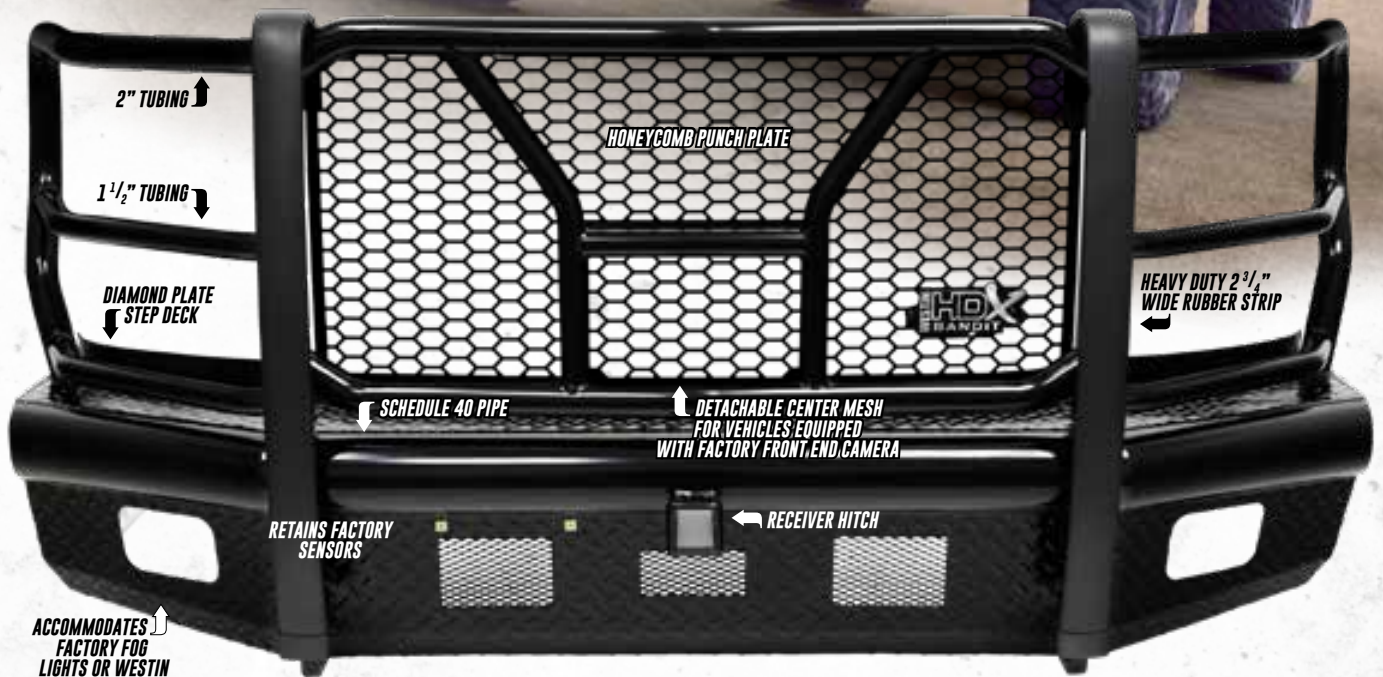

NERF STEP BARS
RUNNING BOARDS
LED GRILLES
GRILLE GUARDS
BUMPERS
JEEP PRODUCTS
BULL BARS
WINCHES
TRUCK BED
TOOL BOXES
LED LIGHTING
FLOOR LINERS
BODY TRIM
TOWING

WESTiN® | NEW PRODUCTS

PRO-MOD BUMPER

- » Modular design
- » Smaller package means lower shipping costs
- » 10 gauge material provides strength
- » Increases ground clearance and angle of approach
- » 10 gauge valance included - on some applications
- » Bolt on skid plate - sold separately
- » Durable textured black powder coat
- » Accepts most 30" LED light bar in the center position - sold separately
- » Accepts round or square Outlaw LED auxiliary light kits - sold separately
- » Outrigger brackets provide strength

FINISH: Textured Black
MATERIAL: E-Coated Steel
WARRANTY: 3 Year

FOR APPLICATIONS
SEE PAGE **67**

MODULAR DESIGN REDUCES COSTLY FREIGHT CHARGES: SHIPS PARCEL POST

TOUCH-UP PAINT AVAILABLE

HDX BANDIT BUMPER

FOR APPLICATIONS
SEE PAGE **68**

ACCOMMODATES
FACTORY FOG
LIGHTS OR WESTIN
HYPERQ LED LIGHTS

- » Protects vehicle from damage against wildlife and road debris
- » Provides added safety to driver and vehicle
- » Heavy duty diamond plate steel
- » Constructed of schedule 40 steel pipe
- » Honeycomb mesh provides protection
- » Heavy duty 2 3/4" wide upright rubber strips
- » 1 1/2" headlight protection tubes
- » 2" tube full wraparound wings ties into bumper
- » Metal mesh screen allows maximum air flow to intercooler or radiator area
- » Removable mesh screen for adaptive cruise control (late model Ford only)