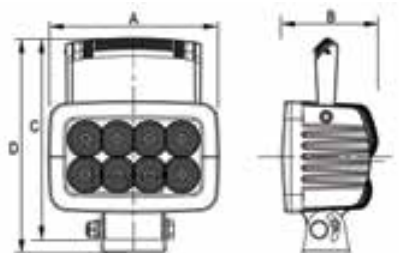

— BEAM PATTERNS —

— DIMENSIONS —

PART NO.	POWER OUTPUT	BEAM TYPE	LEDS	FACE SIZE	RAW LUMENS	BEAM DISTANCE	OPERATING VOLTAGE	PART NO.	A	B	C	D
09-12238B	40W	Flood	8 x 5W	5.7" x 6.7" (max)	3984	229'	10V-36V	09-12238	5.7 in.	3.2 in.	6.7 in.	7.2 in.