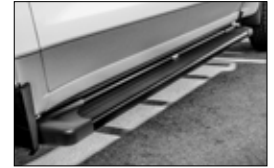

RUNNING BOARDS

WESTIN®

PATENT PENDING

NEW SG6 RUNNING BOARDS

POLISHED ALUMINUM / BLACK ALUMINUM

- » Vehicle specific mount kit required - sold separately
- » Stylish modern design
- » 5 1/2" step surface width
- » Corrosion resistant extruded aluminum board
- » Injection molded end caps
- » Slip resistant textured step surface
- » Rocker panel gap strip included for finished look
- » Optional light kit for end caps (part no. 27-60000)