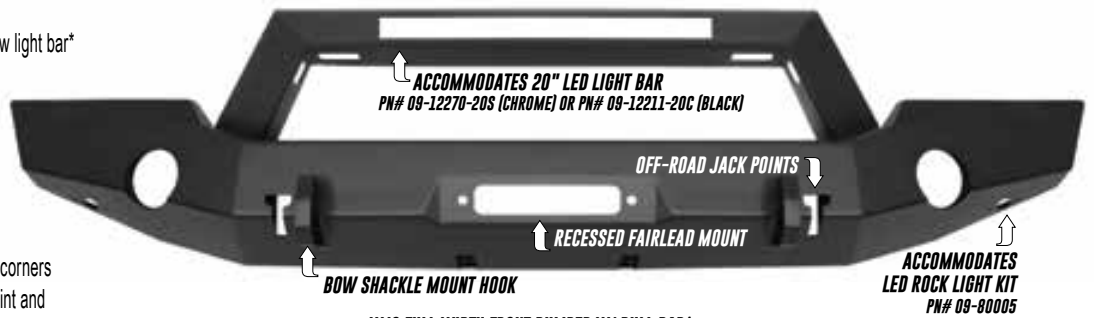

NEW WJ2 FULL WIDTH FRONT BUMPER

- » 3/16" plate steel construction
- » LED light bar mount fits most 20" single row light bar*
- » Designed to allow winch installation with bumper installed
- » Winches fit inside bumper to allow maximum air flow to the radiator
- » 2 front off-road jack points
- » Factory fog lights compatible
- » Rock Light mount points on lower bumper corners
- » Recovery hooks feature shackle mount point and hook for easy strap attachment
- » Optional skid plate available - sold separately
- » Bolt-on installation - no drilling required
- » Includes bumper, mounting hardware and install instructions

FINISH: Textured Black
MATERIAL: E-Coated Steel
WARRANTY: 3 Year

WINCHES & ACCESSORIES
PAGES 105-107

WJ2 FULL WIDTH FRONT BUMPER W/LED LIGHT BAR*

↑ ACCOMMODATES 20" LED LIGHT BAR
PN# 09-12270-20S (CHROME) OR PN# 09-12211-20C (BLACK)

OFF-ROAD JACK POINTS ↓

↑ RECESSED FAIRLEAD MOUNT

↑ ACCOMMODATES LED ROCK LIGHT KIT
PN# 09-80005

↑ BOW SHACKLE MOUNT HOOK