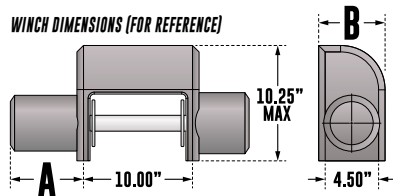

WINCH DIMENSIONS (FOR REFERENCE)