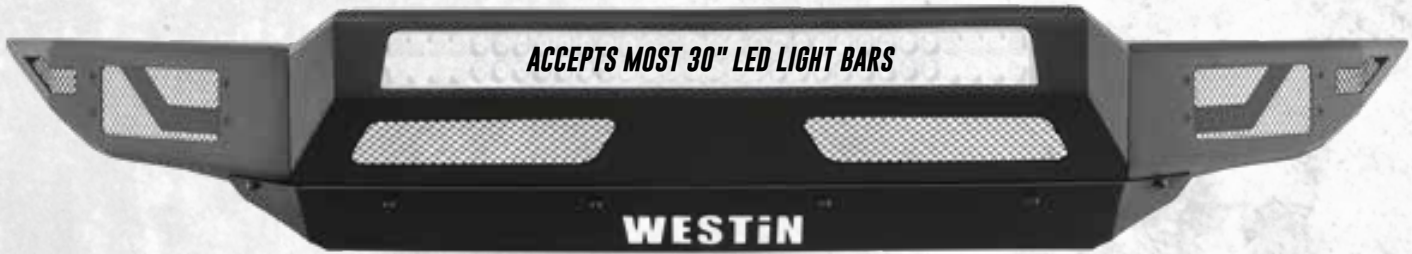

WESTiN® | NEW PRODUCTS

PRO-MOD BUMPER