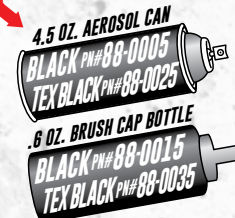

OPTIONAL HYPERQ 8-FORCE OR HYPERQ LED LIGHTS
SOLD SEPARATELY (SEE PAGE 125)

TOUCH-UP PAINT AVAILABLE