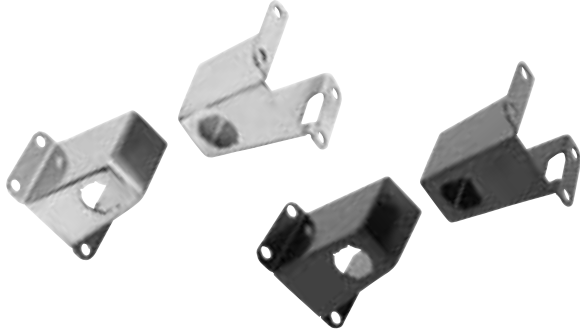

SENSOR RE-LOCATOR

304 STAINLESS STEEL / BLACK POWDER COAT

- » Hardware included
- » Re-locates factory parking sensors
- » Set of 2
- » 20 gauge pigtail and connector included
- » Mounts directly to grille guard uprights*
- » Registered U.S. Patent

*Drilling required

FINISH: Polished

MATERIAL: 304 Stainless Steel

WARRANTY: Lifetime

FINISH: Black Powder Coat

MATERIAL: E-Coated Steel

WARRANTY: 3 Year

START	END	MAKE	MODEL	STAINLESS	BLACK
2014	2018	Chevrolet	Silverado 1500	45-0000S	40-0005S
2015	2019	Chevrolet	Silverado 2500/3500	45-0000S	40-0005S
2019	2019	Chevrolet	Silverado LD	45-0000S	40-0005S
2015	2019	Chevrolet	Suburban	45-0000S	40-0005S
2015	2019	Chevrolet	Tahoe	45-0000S	40-0005S
2014	2018	Dodge	Ram 1500	45-0010S	40-0015S
2019	2019	Dodge	Ram 1500 Classic	45-0010S	40-0015S
2014	2019	Dodge	Ram 2500/3500 (Old body style)	45-0010S	40-0015S
2019	2019	GMC	Sierra 1500 Limited	45-0000S	40-0005S
2015	2019	GMC	Sierra 2500/3500	45-0000S	40-0005S
2014	2018	GMC	Sierra 1500	45-0000S	40-0005S
2014	2018	Ram	1500	45-0010S	40-0015S
2019	2019	Ram	1500 Classic	45-0010S	40-0015S
2014	2019	Ram	2500/3500 (Old body style)	45-0010S	40-0015S