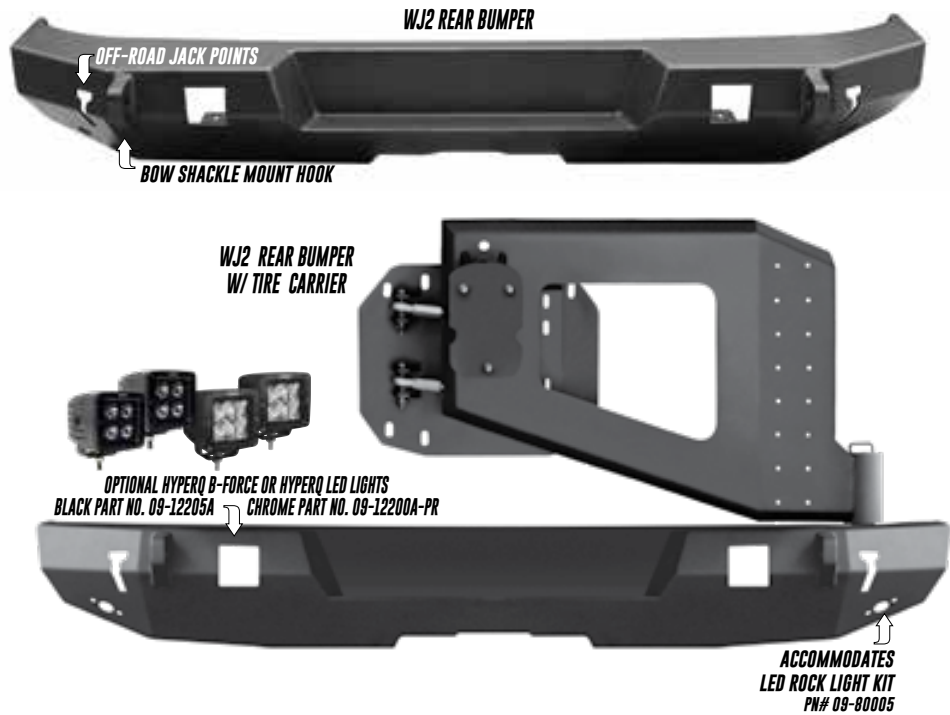

NEW WJ2 REAR BUMPER

- » 3/16" plate steel construction
- » 8 gauge tire carrier
- » Carrier opens and closes with tailgate
- » Bumper designed to work with or without factory or Westin hitches
- » Tapered roller bearings and 2 turnbuckle heim links improve carrier rigidity
- » Bolt-on spindle allows adjustment of carrier separate from bumper
- » Bottom frame mount prevents bumper from rotating
- » Integrated recovery shackle mount points
- » Auxiliary Light mount points for post mount square lights
- » Rock light mount points on lower bumper corners
- » 2 off-road jack points
- » Bolt-on installation - no drilling required
- » Includes bumper, mounting hardware and install instructions

FINISH: Textured Black
MATERIAL: E-Coated Steel
WARRANTY: 3 Year

JL WJ2 REAR BUMPER INCLUDES:

- FACTORY BACKUP CAMERA RELOCATION KIT
- SIDE QUARTER PANEL COVER PLATES
- TOWING PLUG RELOCATOR BRACKET

WINCHES & ACCESSORIES PAGES 105-107

TOUCH-UP PAINT AVAILABLE