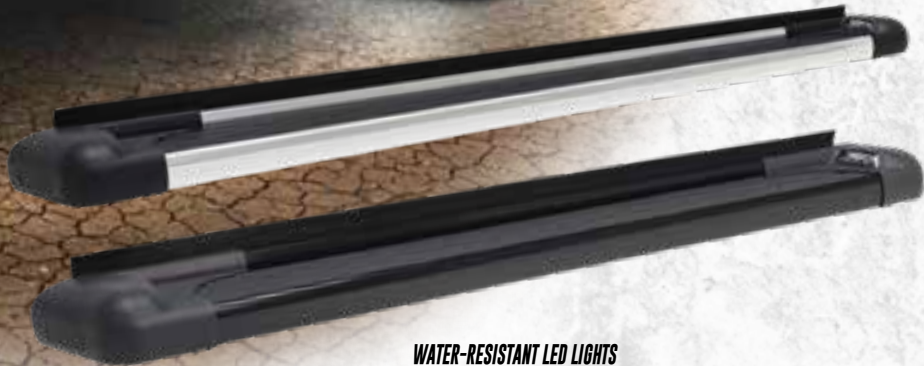

.6 OZ. BRUSH CAP BOTTLE
BLACK P#88-0015
TEXBLACK P#88-0035

- » Vehicle specific mount kit required - sold separately
- » Stylish modern design
- » 5 1/2" step surface width
- » Corrosion resistant extruded aluminum board
- » Injection molded end caps
- » Slip resistant textured step surface
- » Water-resistant LED lights illuminate step surface
- » Magnetic switches automatically turn on LED lights
- » Rocker panel gap strip included for finished look