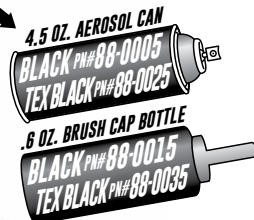

*Minor cutting of fascia may be required

FINISH: Textured Black

MATERIAL: Galvanized Steel

WARRANTY: 3 Year

LED WARRANTY: Limited Lifetime

TOUCH-UP PAINT AVAILABLE

30" CURVED SINGLE ROW LED LIGHT BAR INCLUDED