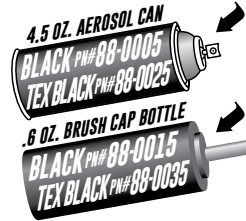

START	END	MAKE	MODEL	LENGTH (IN.)	STAINLESS	BLACK
2015	2019	Chevrolet	Colorado Crew Cab	77	28-71010	28-71015
2015	2019	Chevrolet	Colorado Ext Cab	67	28-71000	28-71005
2019	2019	Chevrolet	Silverado 1500 Crew Cab	87	28-71270	28-71275
2007	2018	Chevrolet	Silverado 1500 Crew Cab ¹	87	28-71030	28-71035
2019	2019	Chevrolet	Silverado 1500 Double Cab (Excl. 2019 Silverado LD)	77	28-71260	28-71265
2019	2019	Chevrolet	Silverado LD Double Cab ¹	77	28-71020	28-71025
2007	2018	Chevrolet	Silverado 1500 Ext/Double Cab ¹	77	28-71020	28-71025
2019	2019	Chevrolet	Silverado 1500 Reg Cab	-	28-71250	28-71255
2007	2019	Chevrolet	Silverado 2500/3500HD Crew Cab ¹	87	28-71030	28-71035
2007	2019	Chevrolet	Silverado 2500/3500HD Ext/Double Cab ¹	77	28-71020	28-71025
2019	2019	Dodge	Ram 1500 Crew Cab (Excl. 2019 Ram 1500 Classic)	85	28-71220	28-71225
2019	2019	Dodge	Ram 1500 Classic Crew Cab	85	28-71050	28-71055
2009	2018	Dodge	Ram 1500 Crew Cab	85	28-71050	28-71055
2019	2019	Dodge	Ram 1500 Quad Cab (Excl. 2019 Ram 1500 Classic)	85	28-71230	28-71230
2019	2019	Dodge	Ram 1500 Classic Quad Cab	76	28-71040	28-71045
2009	2018	Dodge	Ram 1500 Quad Cab	76	28-71040	28-71045
2010	2019	Dodge	Ram 2500/3500 Crew Cab (Old body style) ⁵	85	28-71050	28-71055
2015	2019	Ford	F-150 SuperCrew	90	28-71090	28-71095
2009	2014	Ford	F-150 SuperCrew ^{3,4}	89	28-71070	28-71075
2015	2019	Ford	F-150 SuperCab	76	28-71080	28-71085
2004	2014	Ford	F-150 SuperCab ^{2,3,4}	77	28-71060	28-71065
2017	2019	Ford	F-250/350 Crew Cab	90	28-71090	28-71095
1999	2016	Ford	F-250/350/450/550 Super Duty Crew Cab	92	28-71110	28-71115
2017	2019	Ford	F-250/350 Super Cab	76	28-71080	28-71085
1999	2016	Ford	F-250/350/450/550 Super Duty Super Cab	78	28-71100	28-71105
2019	2019	Ford	Ranger SuperCrew	-	28-71290	28-71295
2015	2019	GMC	Canyon Crew Cab	77	28-71010	28-71015
2015	2019	GMC	Canyon Ext Cab	67	28-71000	28-71005
2019	2019	GMC	Sierra 1500 Crew Cab	87	28-71270	28-71275
2007	2018	GMC	Sierra 1500 Crew Cab ¹	87	28-71030	28-71035
2019	2019	GMC	Sierra 1500 Double Cab (Excl. 2019 Sierra 1500 Limited)	-	28-71260	28-71265
2019	2019	GMC	Sierra 1500 Limited Double Cab ¹	77	28-71020	28-71025
2007	2018	GMC	Sierra 1500 Ext/Double Cab ¹	77	28-71020	28-71025
2019	2019	GMC	Sierra 1500 Reg Cab	-	28-71250	28-71255
2007	2019	GMC	Sierra 2500/3500HD Crew Cab ¹	87	28-71030	28-71035
2007	2019	GMC	Sierra 2500/3500HD Ext/Double Cab ¹	77	28-71020	28-71025
2017	2019	Nissan	Titan Crew Cab	-	28-71160	28-71165
2016	2019	Nissan	Titan XD Crew Cab ⁶	83	28-71160	28-71165
2019	2019	Ram	1500 Crew Cab (Excl. 2019 Ram 1500 Classic)	85	28-71220	28-71225
2019	2019	Ram	1500 Class Crew Cab	85	28-71050	28-71055
2009	2018	Ram	1500 Crew Cab	85	28-71050	28-71055
2019	2019	Ram	1500 Quad Cab (Excl. 2019 Ram 1500 Classic)	-	28-71230	28-71230
2019	2019	Ram	1500 Classic Quad Cab	76	28-71040	28-71045
2009	2018	Ram	1500 Quad Cab	76	28-71040	28-71045
2010	2019	Ram	2500/3500 Crew Cab (Old body style) ⁵	85	28-71050	28-71055
2005	2019	Toyota	Tacoma Access Cab	68	28-71120	28-71125
2005	2019	Toyota	Tacoma Double Cab	80	28-71130	28-71135
2007	2019	Toyota	Tundra CrewMax	94	28-71150	28-71155
2007	2019	Toyota	Tundra Double Cab	81	28-71140	28-71145