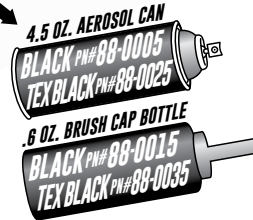

*On most applications

FINISH: Polished

MATERIAL: 304 Stainless Steel

WARRANTY: Lifetime

FINISH: Black Powder Coat

MATERIAL: E-Coated Steel

WARRANTY: 3 Year

**TOUCH-UP PAINT AVAILABLE****4" WIDE STEP PAD**
REPLACEMENT PART NO.**24-50014 (14") 24-50020 (20") 24-50024 (24")**