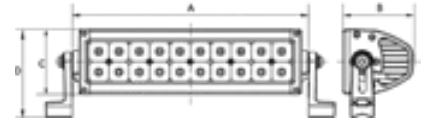

— **BEAM PATTERNS** —

— **DIMENSIONS** —

PART NO.	POWER OUTPUT	BEAM TYPE	LEDS	FACE SIZE	RAW LUMENS	BEAM DISTANCE	OPERATING VOLTAGE	MODEL	A	B	C	D
09-12212-4F	12W	Flood	4 x 3w	2"	1080	104	9V-30V	09-12212-4	4.1 in.	3.4 in.	3.1 in.	4.8 in.
09-12212-8F	24W	Flood	8 x 3w	4"	2160	123	9V-30V	09-12212-8	6.1 in.	3.4 in.	3.1 in.	4.8 in.
09-12212-12C	36W	Combo	12 x 3w	6"	3240	326	9V-30V	09-12212-12	8.1 in.	3.4 in.	3.1 in.	4.8 in.
09-12212-20C	60W	Combo	20 x 3w	10"	5400	525	9V-30V	09-12212-20	12.1 in.	3.4 in.	3.1 in.	4.8 in.
09-12212-24C	72W	Combo	24 x 3w	12"	6480	610	9V-30V	09-12212-24	14.1 in.	3.4 in.	3.1 in.	4.8 in.
09-12212-40C	120W	Combo	40 x 3w	20"	10800	849	9V-30V	09-12212-40	22.2 in.	3.4 in.	3.1 in.	4.8 in.
09-12212-60C	180W	Combo	60 x 3w	30"	16200	909	9V-30V	09-12212-60	32.2 in.	3.4 in.	3.1 in.	4.8 in.
09-12212-80C	240W	Combo	80 x 3w	40"	21600	1103	9V-30V	09-12212-80	42.2 in.	3.4 in.	3.1 in.	4.8 in.
09-12212-100C	300W	Combo	100 x 3w	50"	27000	1154	9V-30V	09-12212-100	52.2 in.	3.4 in.	3.1 in.	4.8 in.

B-FORCE

BLACK FACE WITH DIAMOND PLATE PATTERN / SINGLE ROW / POWER OUTPUT: 30 – 250 WATTS

- » Face sizes available in 6", 10", 20", 30", 40" and 50" lengths
- » 5W LED chips
- » 6063 extruded aluminum housing with die-cast ends
- » Dust and moisture resistant lens
- » Gore pressure equalizing vent
- » Raw lumens: 2,980 - 24,900
- » Includes mounting hardware and pigtail connector
- » Limited lifetime warranty
- » Available in flood or combo beam
- » Registered U.S. Patent