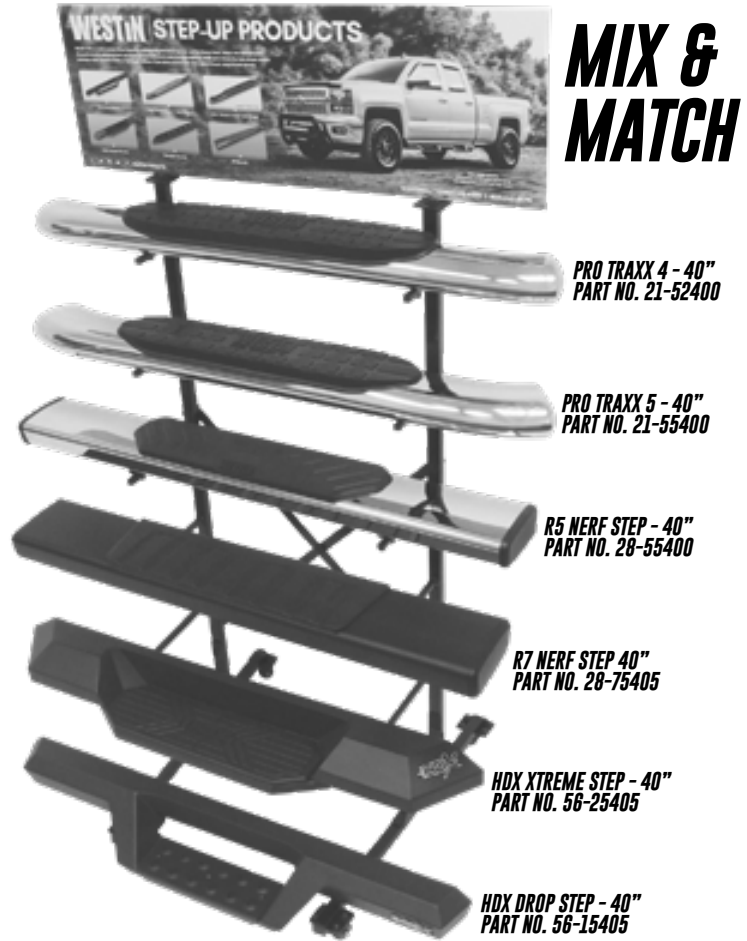

DESCRIPTION	FINISH	PART NO.
GenX Oval Step - 40" Sample	Polished	20-5470
GenX Oval Step - 40" Sample	Black	20-5475
PRO TRAXX 4 - 40" Sample	Polished	21-52400
PRO TRAXX 4 - 40" Sample	Black	21-52405
Platinum 4 - 40" Sample	Polished	21-5470
PRO TRAXX 5 - 40" Sample	Polished	21-55400
PRO TRAXX 5 - 40" Sample	Black	21-55405
PRO TRAXX 6 - 40" Sample	Polished	21-65400
PRO TRAXX 6 - 40" Sample	Black	21-65405
Premier 6 - 40" Sample	Polished	22-6400
E-Series 3 - 40" Sample	Polished	23-5470
Signature 3 - 40" Sample	Black	25-5475
Molded Lighted/Un-Lighted Running Board - 40" Sample	Black	27-0410
Sure-Grip Running Board - 40" Sample	Brite	27-6420
SG6 Lighted Running Board - 40" Sample	Polished	27-5790
SG6 Lighted Running Board - 40" Sample	Black	27-5795
R5 Nerf Step - 40" Sample	Polished	28-55400
R5 Nerf Step - 40" Sample	Black	28-55405
Stylized Running Board - 40" Sample	Black/Polished	28-55420
R7 Nerf Step 40" Sample	Polished	28-75400
R7 Nerf Step 40" Sample	Black	28-75405
Thrasher Step Board - 50" Sample	Textured Black	28-85405
Triple Tube Rock Rail - 40" Sample	Textured Black	42-6545
HDX Drop Step - 40" Sample	Textured Black	56-15405
HDX Xtreme Step Board - 40" Sample	Textured Black	56-25405
HD Running Board - 40" Sample	Textured Black	57-55470