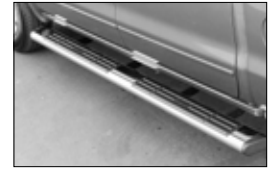

TOUCH-UP PAINT AVAILABLE

**5" WIDE STEP PAD
REPLACEMENT PART NO.
22-6003 (33") 22-6118 (18")**