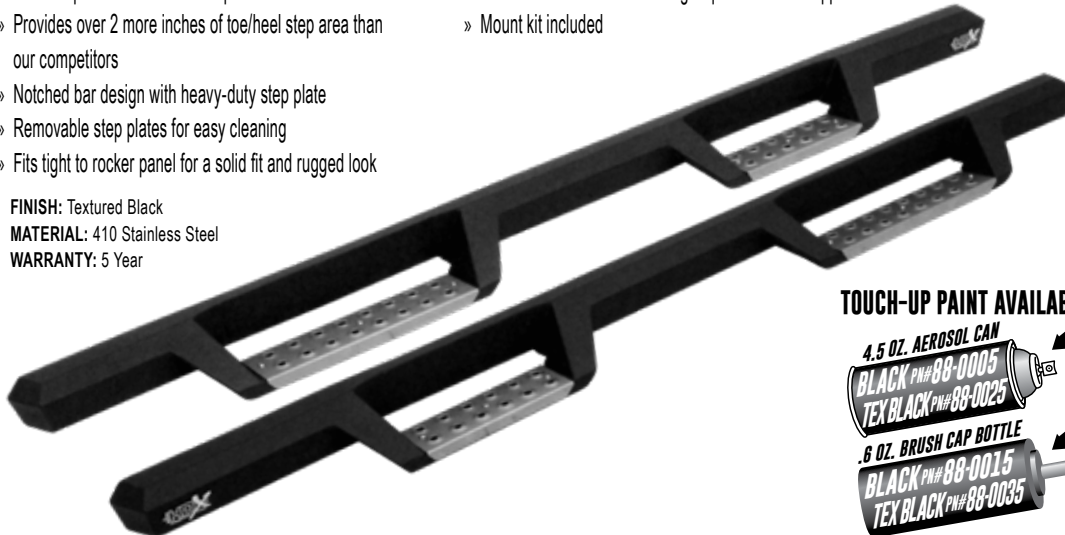

HDX STAINLESS DROP NERF STEP BARS TEXTURED BLACK

- » Built with corrosion resistant, black powder coated stainless steel
- » Die stamped stainless steel step areas for maximum traction
- » Provides over 2 more inches of toe/heel step area than our competitors
- » Notched bar design with heavy-duty step plate
- » Removable step plates for easy cleaning
- » Fits tight to rocker panel for a solid fit and rugged look
- » Solid 1-piece construction
- » Bolt-on installation – no drilling required for most applications
- » Mount kit included

FINISH: Textured Black
MATERIAL: 410 Stainless Steel
WARRANTY: 5 Year