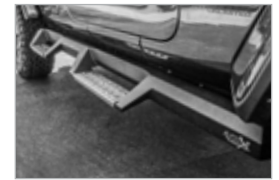

HDX STAINLESS DROP NERF STEP BARS TEXTURED BLACK

- » Built with corrosion resistant, black powder coated stainless steel
- » Die stamped stainless steel step areas for maximum traction
- » Provides over 2 more inches of toe/heel step area than our competitors
- » Notched bar design with heavy-duty step plate
- » Removable step plates for easy cleaning
- » Fits tight to rocker panel for a solid fit and rugged look
- » Solid 1-piece construction
- » Bolt-on installation – no drilling required for most applications
- » Mount kit included

FINISH: Textured Black
MATERIAL: 410 Stainless Steel
WARRANTY: 5 Year

HDX LOGO BADGE