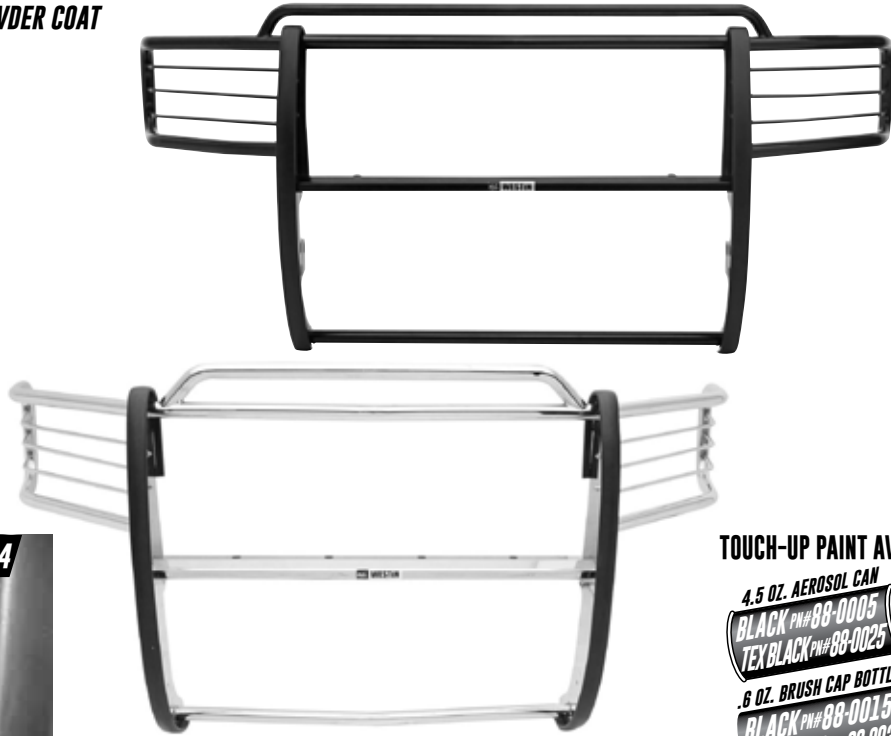

SPORTSMAN GRILLE GUARD

304 STAINLESS STEEL / BLACK POWDER COAT

- » Mount kit and hardware included
- » 1-piece solid construction
- » Uprights include 1 1/2" rubber strips
- » Single or double hood bar (varies by application)
- » Removable headlight area cross bars
- » Mount up to 4 auxiliary lights across center bar
- » Sensor Re-locator available in black or polished

FINISH: Polished
MATERIAL: 304 Stainless Steel
WARRANTY: Lifetime

FINISH: Black Powder Coat
MATERIAL: E-Coated Steel
WARRANTY: 3 Year

SENSOR RE-LOCATORS... PAGE 64

TOUCH-UP PAINT AVAILABLE