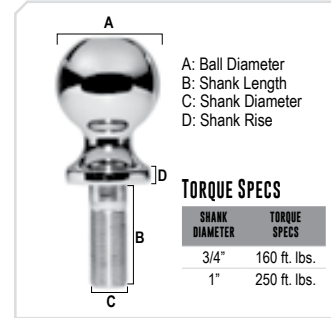

MEASURING YOUR TRAILER BALL

TORQUE SPECS

SHANK DIAMETER	TORQUE SPECS
3/4"	160 ft. lbs.
1"	250 ft. lbs.

NUT & WASHER

- » Durable zinc finish

PART NO.	DESCRIPTION
65-91009	3/4" replacement nut & lock washer
65-91010	1" replacement nut & lock washer