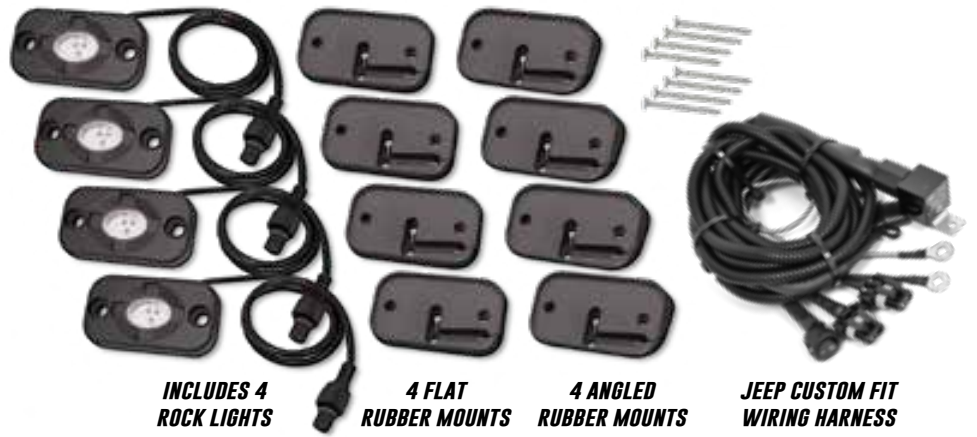

LED ROCK LIGHT KIT UNIVERSAL APPLICATIONS

- » Includes 4 LED lights, rubber mounts, wiring harness and hardware
- » Rubber mounts include 4 flat and 4 angled
- » Wiring harness includes connector, switch, relay and in-line fuse
- » Water resistant connectors
- » 3W LED chips
- » Raw lumens: 570
- » Power output: 9W per LED light
- » Dust and moisture resistant lens
- » 9' direct fit wiring harness mounts on Jeep JL and JK undercarriage
- » 15' universal wiring harness mounts on Westin WJ2 bumpers and will fit universal applications.
- » Easy install

FINISH: Textured Black
MATERIAL: Aluminum
WARRANTY: Limited Lifetime

INCLUDES 4 ROCK LIGHTS

4 FLAT RUBBER MOUNTS