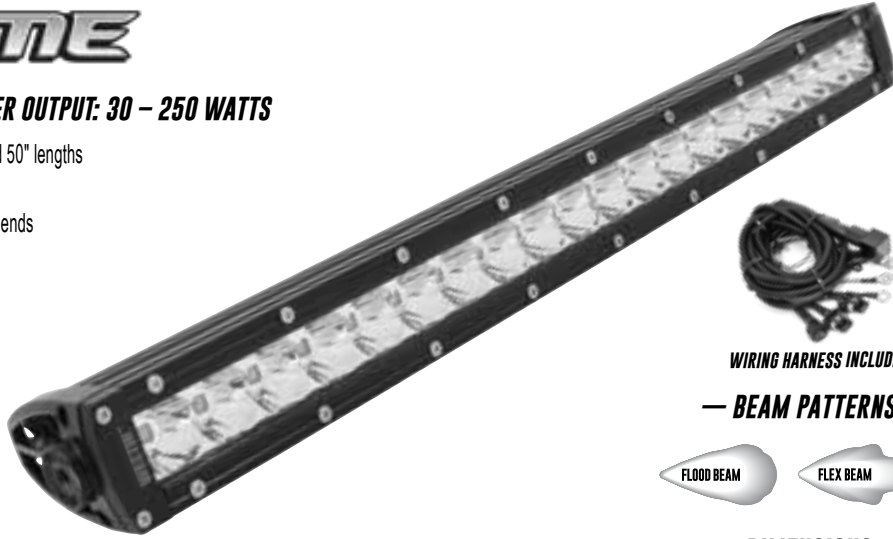

XTREME

LOW PROFILE SINGLE ROW / POWER OUTPUT: 30 – 250 WATTS

- » Face sizes available in 6", 10", 20", 30", 40" and 50" lengths
- » 5W LED chips
- » 6063 extruded aluminum housing with die-cast ends
- » Dust and moisture resistant lens
- » Gore pressure equalizing vent
- » Raw lumens: 3,000 - 21,500
- » Includes wiring harness with connector, switch, relay and in-line fuse and mounting hardware
- » Limited lifetime warranty
- » Available in flood flex beam

WIRING HARNESS INCLUDED

— BEAM PATTERNS —

— DIMENSIONS —

PART NO.	POWER OUTPUT	BEAM TYPE	LEDS	FACE SIZE	RAW LUMENS	BEAM DISTANCE	OPERATING VOLTAGE
09-12270-6F	30W	Flood	6 x 5W	6"	2980	299	9V-30V
09-12270-6S	30W	Flex	6 x 5W	6"	2980	434	9V-30V
09-12270-10F	50W	Flood	10 x 5W	10"	4980	384	9V-30V
09-12270-10S	50W	Flex	10 x 5W	10"	4980	522	9V-30V
09-12270-20F	100W	Flood	20 x 5W	20"	9960	525	9V-30V
09-12270-20S	100W	Flex	20 x 5W	20"	9960	722	9V-30V
09-12270-30F	150W	Flood	30 x 5W	30"	14940	635	9V-30V
09-12270-30S	150W	Flex	30 x 5W	30"	14940	869	9V-30V
09-12270-40F	200W	Flood	40 x 5W	40"	19920	738	9V-30V
09-12270-40S	200W	Flex	40 x 5W	40"	19920	1020	9V-30V
09-12270-50F	250W	Flood	50 x 5W	50"	24900	807	9V-30V
09-12270-50S	250W	Flex	50 x 5W	50"	24900	1140	9V-30V

MODEL	A	B	C	D
09-12270-6	7.6 in.	3.4 in.	1.9 in.	3.7 in.
09-12270-10	11.6 in.	3.4 in.	1.9 in.	3.7 in.
09-12270-20	21.4 in.	3.4 in.	1.9 in.	3.7 in.
09-12270-30	31.3 in.	3.4 in.	1.9 in.	3.7 in.
09-12270-40	41.1 in.	3.4 in.	1.9 in.	3.7 in.
09-12270-50	50.9 in.	3.4 in.	1.9 in.	3.7 in.

FUSION5

SINGLE ROW / POWER OUTPUT: 15 WATTS

- » Set of (2) Fusion5 LED lights
- » Dimensions: 5.5" x 1.8"
- » 3W LED chips
- » Dust and moisture resistant lens
- » Compact light ideal for ATV/UTV
- » Raw lumens: 1,850
- » Pivoting base mount bracket
- » Includes wiring harness with connector, switch, relay and in-line fuse and mounting hardware
- » Limited lifetime warranty
- » Available in flex beam