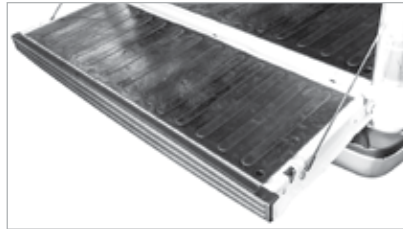

TRUCK BED ACCESSORIES

WESTIN®

TRUCK BED MATS AND TAILGATE MATS

- » Heat molded and cut for specific truck bed size and design applications
- » 3/8" thick bed mat
- » For use with or without a spray liner
- » Made of 100% recycled rubber
- » Made in the USA

FINISH: Black
MATERIAL: Rubber
WARRANTY: 3 Year

CUSTOM FIT TRUCK BED MAT