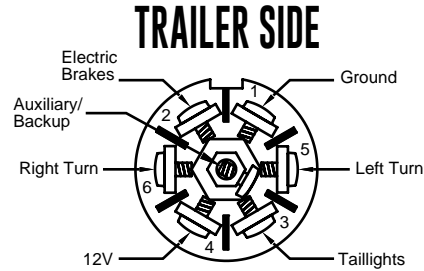

CONNECTOR ACCESSORIES	PART NO.
4-Way Flat, Connector Cover, w/ Integral LED Tester	65-75904
Dust Cover, 4-Way Flat Connector	65-75112
Mounting Bracket, 4-Way Flat Connector	65-75470

ADAPTERS

7-WAY FLAT TO 4-FLAT VEHICLE SIDE/TRAILER SIDE