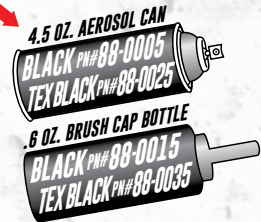

FINISH: Black Powder Coat
MATERIAL: E-Coated Steel
WARRANTY: 3 Year

TOUCH-UP PAINT AVAILABLE

WESTiN® | NEW PRODUCTS

HDX LED GRILLE NOW AVAILABLE FOR JEEP JL

- » One piece factory grille replacement
- » Form fitted mesh grille with HDX logo
- » Open mesh design increases air flow
- » Includes single row LED light bar with 16 gauge steel housing
- » Adjustable center LED bar lets you direct light beam as preferred