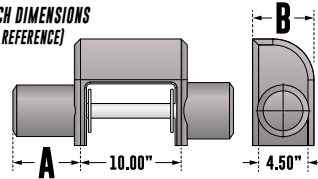

MAX WINCH TRAY BASE UNIT

- » Heavy duty brackets mount directly to the vehicle frame
- » Winch trays tested to a minimum straight line pull of 16,500 lbs
- » Fits most medium frame 8,000 - 12,500 lbs winches (up to 10 1/4" tall)
- » Pre-drilled for quick mounting of hawse or roller fairlead
- » Optional MAX Bull Bar/Light Bar - sold separately
- » Optional MAX Faceplate - sold separately
- » Optional MAX Tow Hooks - sold separately

FINISH: Black Powder Coat
MATERIAL: E-Coated Steel
WARRANTY: 3 Year

WINCHES ... PAGE 105

GRILLE GUARDS

MAX WINCH TRAY MOUNTING SYSTEM

1. MAX BULL BAR/LIGHT BAR OPTIONAL

- » Mounts directly to MAX Winch Tray
- » Made of 3" tube
- » Mount up to 3 off-road lights for most applications
- » Pre-drilled for wire management
- » No drilling required

FINISH: Black Powder Coat
MATERIAL: E-Coated Steel
WARRANTY: 3 Year

2. MAX FACEPLATE OPTIONAL

- » Mounts directly to MAX Winch Tray
- » Application specific
- » Polished stainless steel
- » Tow hook openings
- » Made of 14 gauge steel

FINISH: Polished
MATERIAL: 304 Stainless Steel
WARRANTY: Lifetime

3. AVAILABLE ACCESSORIES

MAX TOW HOOK (1 UNIT PER PACKAGE)

- » Maximum load rating of 12,000 lbs

➔ **PART NO. 46-3005**

LICENSE PLATE RE-LOCATOR

FINISH: Black Powder Coat
MATERIAL: E-Coated Steel
WARRANTY: 3 Year

➔ **PART NO. 46-20055**