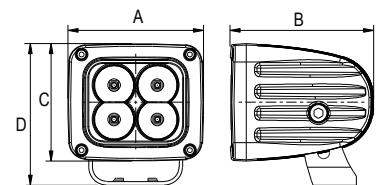

— BEAM PATTERNS —

— DIMENSIONS —