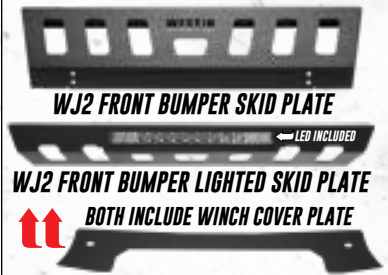

WJ2 FRONT BUMPER SKID PLATE
WJ2 FRONT BUMPER LIGHTED SKID PLATE
BOTH INCLUDE WINCH COVER PLATE