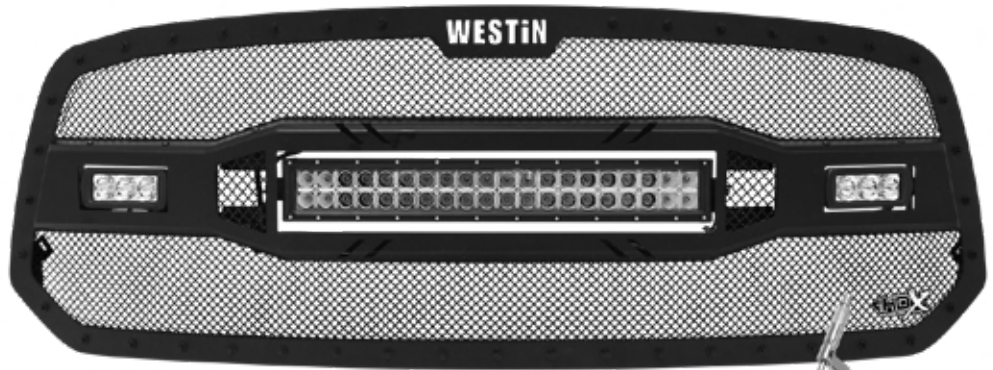

2015-2019 CHEVROLET COLORADO

2015-2017 FORD F150

2013-2018 RAM 1500 (EXCLUDES REBEL MODEL)

2014-2019 TOYOTA TUNDRA

PATENT PENDING
HDX LED GRILLE
TEXTURED BLACK

- » 11 gauge steel frame with laser cut Westin logo
- » (1) double row combo LED light bar
- » Includes (2) flood or spot single row LED light bars*
- » Includes wiring harness
- » 16 gauge steel light housing
- » Adjustable center LED bar lets you direct light beam
- » Form fitted mesh grille
- » Outer grille frame features torx head accents
- » Bolt-on installation - no drilling required on most applications

*LED light beam configuration varies by application.
 Note: Grille trimming required on some applications

FINISH: Textured Black
MATERIAL: E-Coated Steel
WARRANTY: 5 Year
LED WARRANTY: Limited Lifetime