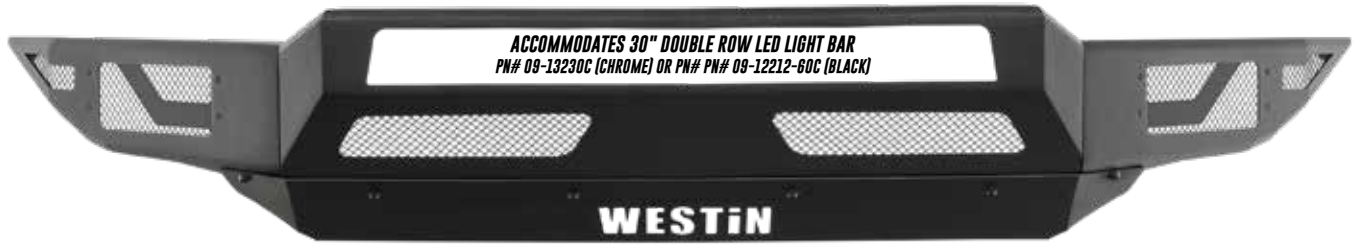

WESTiN® | *BUMPERS*

BUMPERS

WESTiN

NEW PRO-MOD BUMPER

- » Modular design
- » Smaller package means lower shipping costs
- » 10 gauge material provides strength and style
- » Increases ground clearance and angle of approach
- » 10 gauge valance included - on some applications
- » Bolt on skid plate - sold separately
- » Durable textured black powder coat
- » Accepts most 30" LED light bar in the center position - sold separately
- » Accepts round or square Outlaw LED auxiliary light kits - sold separately
- » Outrigger brackets provide strength