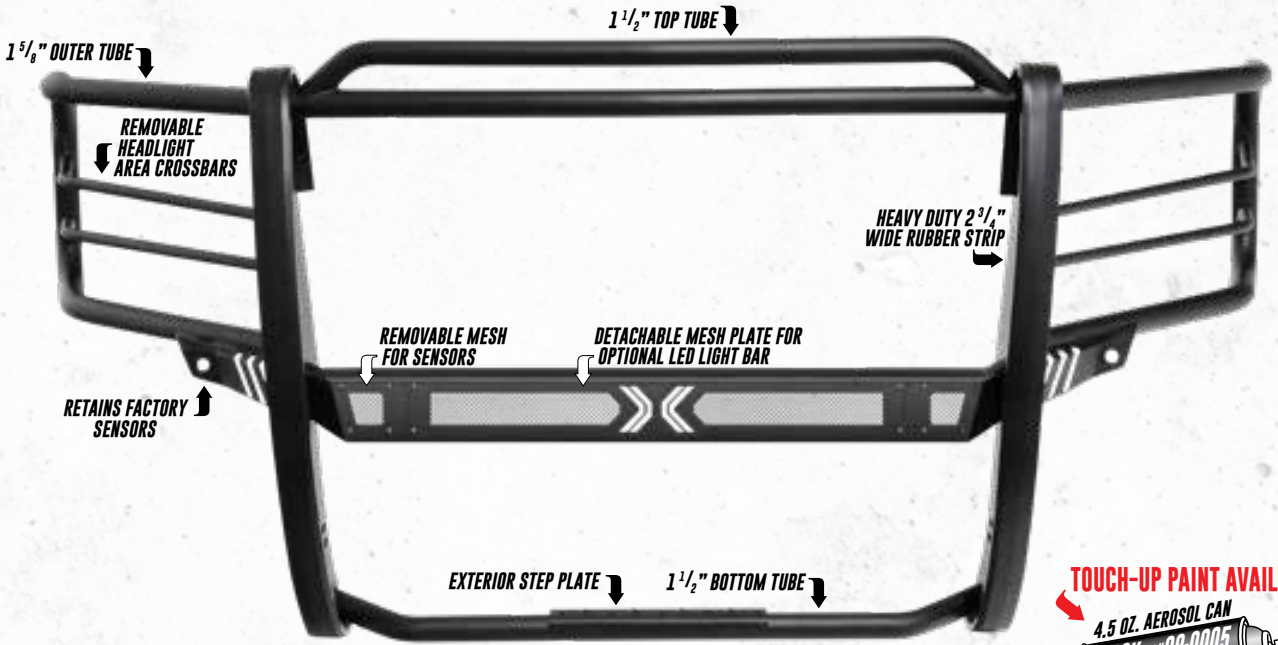

SPORTSMAN X GRILLE GUARD