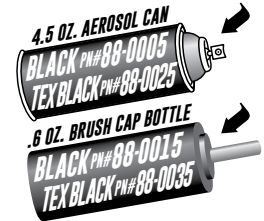

START	END	MAKE	MODEL	HOOD BAR	STAINLESS	BLACK
2007	2013	Cadillac	Escalade EXT/ESV (Excl Platinum)	Single	45-2130	40-2135
2007	2013	Chevrolet	Avalanche 1500	Single	45-2110	40-2115
2003	2006	Chevrolet	Avalanche 1500 w/ out cladding	Single	45-1170	40-1175
1992	1994	Chevrolet	Blazer (full size)	Single	—	40-0085
1988	1998	Chevrolet	C/K-Series 1500/2500LD; 2500/3500HD '88-00¹⁶	Double	45-0080	40-0085
2015	2019	Chevrolet	Colorado 2/4 WD¹⁵	Double	45-3840	40-3845
2004	2012	Chevrolet	Colorado 2/4 WD^{15, 24}	Single	45-1510	40-1515
2003	2007	Chevrolet	Silverado "Classic" 1500LD^{1, 3, 13}	Double	45-1170	40-1175
2003	2007	Chevrolet	Silverado "Classic" 2500/3500HD^{7, 13, 15}	Single	45-1240	40-1245
2019	2019	Chevrolet	Silverado 1500 (Excl. 2019 Silverado LD)^{32, 33, 37}	—	45-3950	40-3955
2007	2013	Chevrolet	Silverado 1500²¹	Double	45-2270	40-2275
2016	2018	Chevrolet	Silverado 1500^{32, 37}	Double	45-3870	40-3875
2014	2015	Chevrolet	Silverado 1500^{4, 26, 32}	Double	45-3680	40-3685
1999	2002	Chevrolet	Silverado 1500LD⁷	Single	45-0180	40-0185
2007	2010	Chevrolet	Silverado 2500/3500²¹	Double	45-2310	40-2315
2011	2014	Chevrolet	Silverado 2500/3500^{21, 26}	Double	45-3610	40-3615
2015	2019	Chevrolet	Silverado 2500/3500³²	Double	45-3780	40-3785
2019	2019	Chevrolet	Silverado LD^{32, 37}	Double	45-3870	40-3875
1992	1999	Chevrolet	Suburban	Single	45-0080	40-0085
2007	2014	Chevrolet	Suburban 1500 (Excl Hybrid)	Single	45-2110	40-2115
2007	2014	Chevrolet	Suburban 2500	Single	45-2150	40-2155
2015	2019	Chevrolet	Suburban^{3, 5, 17, 32, 38, 42}	Double	45-3800	40-3805
2000	2006	Chevrolet	Suburban⁷	Single	45-0180	40-0185
1995	1999	Chevrolet	Tahoe	Single	45-0080	40-0085
2007	2014	Chevrolet	Tahoe 1500 (Excl Hybrid)	Single	45-2110	40-2115
2000	2006	Chevrolet	Tahoe 1500⁷	Single	45-0180	40-0185
2015	2019	Chevrolet	Tahoe^{3, 5, 17, 32, 38}	Double	45-3800	40-3805
1997	2004	Dodge	Dakota (max 5" lights)¹⁰	Single	—	40-0145
2005	2011	Dodge	Dakota^{3, 17}	Single	45-1660	40-1665
1998	2003	Dodge	Durango (max 5" lights)	Single	—	40-0145
2019	2019	Dodge	Ram 1500 Classic^{8, 13, 26, 32, 35}	Double	45-3540	40-3545
1994	2001	Dodge	Ram 1500 (Excl Sport)^{8, 9, 10}	Single	—	40-0605
2019	2019	Dodge	Ram 1500 (Excl. 2019 Ram 1500 Classic)(Excl. Rebel)^{5, 13, 26, 32, 35}	—	45-3970	40-3975
2002	2005	Dodge	Ram 1500 (incl. Sport Model)^{17, 18}	Single	45-1200	40-1205
2009	2018	Dodge	Ram 1500^{5, 13, 26, 32, 35}	Double	45-3540	40-3545
2006	2008	Dodge	Ram 1500^{5, 15}	Single	45-1950	40-1955
2006	2009	Dodge	Ram 2500/3500 (Excl Power Wagon Package)⁵	Single	45-1950	40-1955
1994	2002	Dodge	Ram 2500/3500 (Excl Sport)^{8, 9, 10}	Single	—	40-0605
2003	2005	Dodge	Ram 2500/3500 (incl. Sport Model)^{17, 18}	Single	45-1200	40-1205
2010	2019	Dodge	Ram 2500/3500 (Old body style)^{26, 32}	Double	45-3550	40-3555
2006	2009	Dodge	Ram Mega-Cab^{5, 15}	Single	45-1950	40-1955
2000	2004	Ford	Excursion	Double	45-0220	40-0225
2005	2005	Ford	Excursion	Single	45-1640	40-1645
2007	2014	Ford	Expedition^{26, 28}	Single	45-2400	40-2405
1999	2002	Ford	Expedition 2WD¹⁰	Single	—	40-0485
1997	2002	Ford	Expedition 4WD⁴	Double	45-0240	40-0245