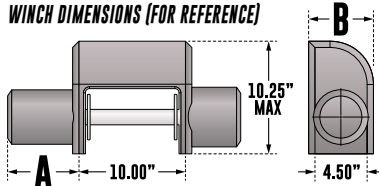

WINCH DIMENSIONS (FOR REFERENCE)