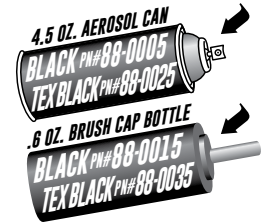

TOUCH-UP PAINT AVAILABLE