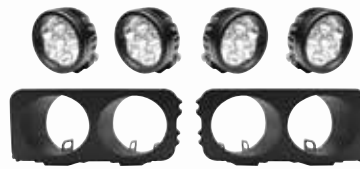

OUTLAW BUMPER LIGHT KITS

OPTIONAL LED LIGHT KIT WITH ROUND AUXILIARY LIGHTS. INCLUDES: (2) BRACKETS, (4) LED LIGHTS AND WIRING HARNESS

PART NO. 58-9905