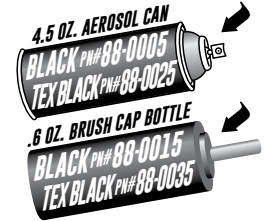

FINISH: Polished
MATERIAL: Aluminum
WARRANTY: 5 Year

FINISH: Black
MATERIAL: Aluminum
WARRANTY: 5 Year