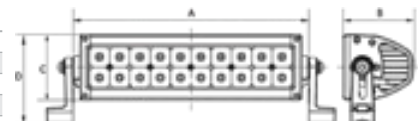

MODEL	A	B	C	D
09-13206	8.7 in.	3.4 in.	3.2 in.	4.9 in.
09-13212	12.7 in.	3.4 in.	3.2 in.	4.9 in.
09-13220	22.7 in.	3.4 in.	3.2 in.	4.9 in.
09-13230	32.7 in.	3.4 in.	3.2 in.	4.9 in.
09-13240	42.8 in.	3.4 in.	3.2 in.	4.9 in.
09-13250	49.8 in.	3.4 in.	3.2 in.	4.9 in.

PIGTAIL CONNECTOR

PART NO.	POWER OUTPUT	BEAM TYPE	LEDS	FACE SIZE	RAW LUMENS	BEAM DISTANCE	OPERATING VOLTAGE
09-13206C	36W	Combo	12 x 3W	6"	2150	1050	10V-30V
09-13206S	36W	Spot	12 x 3W	6"	2150	2650	10V-30V
09-13212C	72W	Combo	24 x 3W	12"	3500	1025	10V-30V
09-13212S	72W	Spot	24 x 3W	12"	3500	3075	10V-30V
09-13220C	120W	Combo	40 x 3W	20"	6000	1235	10V-30V
09-13220S	120W	Spot	40 x 3W	20"	6000	3210	10V-30V
09-13230C	180W	Combo	60 x 3W	30"	10000	1580	10V-30V
09-13230S	180W	Spot	60 x 3W	30"	10000	3960	10V-30V
09-13240C	240W	Combo	80 x 3W	40"	14800	2480	10V-30V
09-13240S	240W	Spot	80 x 3W	40"	14800	6950	10V-30V
09-13250C	300W	Combo	100 x 3W	50"	19200	2865	10V-30V
09-13250S	300W	Spot	100 x 3W	50"	19200	7520	10V-30V