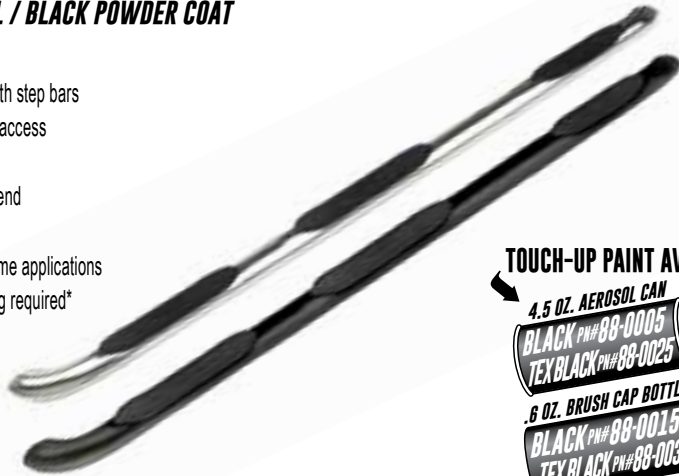

*On most applications

FINISH: Polished

MATERIAL: 304 Stainless Steel

WARRANTY: Lifetime

FINISH: Black Powder Coat

MATERIAL: E-Coated Steel

WARRANTY: 3 Year

**TOUCH-UP PAINT AVAILABLE****4" WIDE STEP PAD**
REPLACEMENT PART NO.**24-50014 (14") 24-50020 (20") 24-50024 (24")**