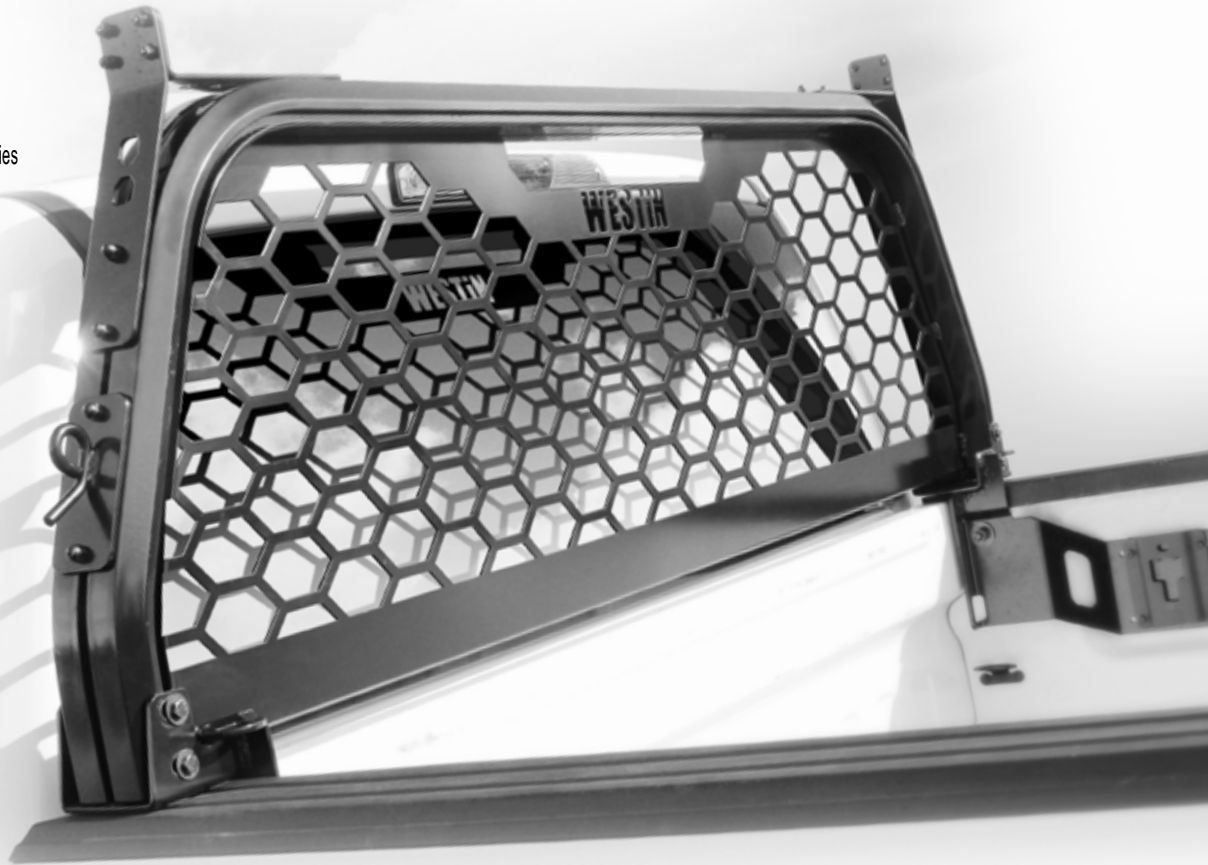

NEW HLR TRUCK RACK

- » Extruded aluminum frame
- » Aluminum punch plate screen
- » Protects rear window without blocking view
- » Strong, sturdy and lightweight design
- » Includes channels to bolt on various accessories
- » Brackets made of mild steel and custom designed for each application
- » Easy installation using existing factory holes
- » No drilling required for most applications

FINISH: Black Powder Coat

MATERIAL: Aluminum

WARRANTY: 5 Year

START	END	MAKE	MODEL	BLACK
2015	2019	Chevrolet	Colorado (5.5' Bed)	57-81105
2015	2019	Chevrolet	Colorado (6.0' Bed)	57-81105
2007	2018	Chevrolet	Silverado 1500 (5.5' Bed)(Excl Classic)	57-81005
2007	2018	Chevrolet	Silverado 1500 (6.5' Bed)(Excl Classic)	57-81005
2007	2018	Chevrolet	Silverado 1500 (8.0' Bed)(Excl Classic)	57-81005
2019	2019	Chevrolet	Silverado 1500 (5.5' Bed)(Excl. 2019 Silverado LD) 1	57-81095
2019	2019	Chevrolet	Silverado 1500 (6.5' Bed)(Excl. 2019 Silverado LD) 1	57-81095
2019	2019	Chevrolet	Silverado 1500 (8.0' Bed)(Excl. 2019 Silverado LD) 1	57-81095
2007	2019	Chevrolet	Silverado 2500/3500 (6.5' Bed)(Excl Classic)	57-81005
2007	2019	Chevrolet	Silverado 2500/3500 (8.0' Bed)(Excl Classic)	57-81005
2019	2019	Chevrolet	Silverado LD (5.5' Bed)	57-81005
2019	2019	Chevrolet	Silverado LD (6.5' Bed)	57-81005
2019	2019	Chevrolet	Silverado LD (8.0' Bed)	57-81005
2019	2019	Dodge	Ram 1500 (5.5' Bed)(Excl. 2019 Ram 1500 Classic) 2	57-81085
2019	2019	Dodge	Ram 1500 (6.5' Bed)(Excl. 2019 Ram 1500 Classic) 2	57-81085
2009	2018	Dodge	Ram 1500 (5.5' Bed) 2	57-81025
2009	2018	Dodge	Ram 1500 (6.5' Bed) 2	57-81025
2009	2018	Dodge	Ram 1500 (8.0' Bed) 2	57-81025
2019	2019	Dodge	Ram 1500 Classic (5.5' Bed) 2	57-81025
2019	2019	Dodge	Ram 1500 Classic (6.5' Bed) 2	57-81025
2019	2019	Dodge	Ram 1500 Classic (8.0' Bed) 2	57-81025
2010	2019	Dodge	Ram 2500/3500 (5.5' Bed)(Old body style) 2	57-81025
2010	2019	Dodge	Ram 2500/3500 (6.5' Bed)(Old body style) 2	57-81025
2010	2019	Dodge	Ram 2500/3500 (8.0' Bed)(Old body style) 2	57-81025
2015	2019	Ford	F150 (5.5' Bed)	57-81035
2015	2019	Ford	F150 (6.5' Bed)	57-81035
2015	2019	Ford	F150 (8.0' Bed)	57-81035
1999	2016	Ford	F250/350/450/550 Super Duty (6.75' Bed)	57-81045
1999	2016	Ford	F250/350/450/550 Super Duty (8.0' Bed)	57-81045
2017	2019	Ford	F250/350/450/550 Super Duty (6.75' Bed)	57-81055
2017	2019	Ford	F250/350/450/550 Super Duty (8.0' Bed)	57-81055
2019	2019	Ford	Ranger (5.0' Bed)	57-81125
2019	2019	Ford	Ranger (6.0' Bed)	57-81125
2007	2018	GMC	Sierra 1500 (5.5' Bed)(Excl Classic)	57-81005
2007	2018	GMC	Sierra 1500 (6.5' Bed)(Excl Classic)	57-81005
2007	2018	GMC	Sierra 1500 (8.0' Bed)(Excl Classic)	57-81005
2019	2019	GMC	Sierra 1500 (5.5' Bed)(Excl. 2019 Sierra 1500 Limited) 1	57-81095
2019	2019	GMC	Sierra 1500 (6.5' bed)(Excl. 2019 Sierra 1500 Limited) 1	57-81095
2019	2019	GMC	Sierra 1500 (8.0' Bed)(Excl. 2019 Sierra 1500 Limited) 1	57-81095

CONTINUED ON NEXT PAGE ➔