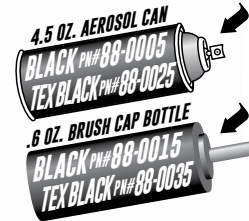

FINISH: Textured Black
MATERIAL: E-Coated Steel
WARRANTY: 3 Year

SEMA Best *NEW* Exterior
Accessory Product!

TOUCH-UP PAINT AVAILABLE

HDX LOGO BADGE

**DIE STAMPED STEEL STEP AREA
REPLACEMENT PART NO.
56-10001 (15.5")
56-10002 (11")**