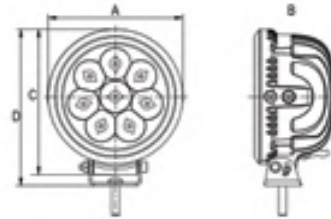

— BEAM PATTERNS —

— DIMENSIONS —