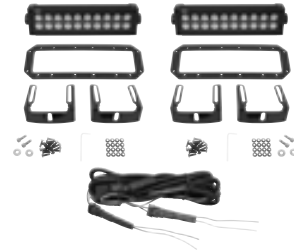

FINISH: Black Powder Coat
MATERIAL: Steel
WARRANTY: 3 Year
LED WARRANTY: Limited Lifetime

— BEAM PATTERN —

KIT INCLUDES: