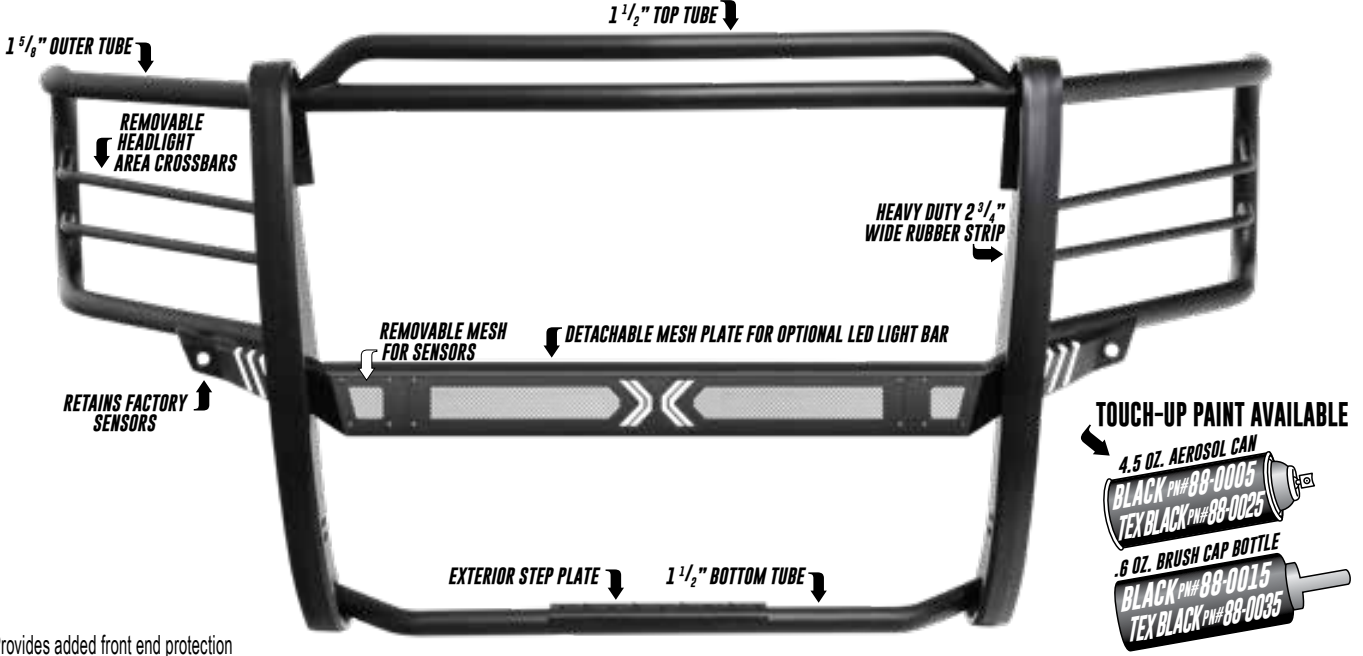

NEW SPORTSMAN X GRILLE GUARD TEXTURED BLACK

- » Provides added front end protection
- » Aggressive styling compliments today's larger grilles
- » Heavy duty 2 3/4" wide upright rubber strips
- » Removable center mesh for optional LED light
- » Removable smaller mesh accommodates factory sensors
- » Accepts LED flush mounted light bar - sold separately
- » Exterior step plate provides easy access to engine compartment
- » Removable headlight area crossbars
- » Sensor relocater kit for specific Chevy and Dodge applications - sold separately