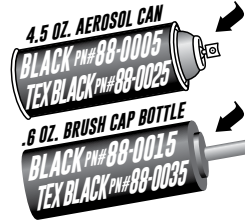

LIGHT KIT / PART NO. 27-6000
SOLD SEPARATELY