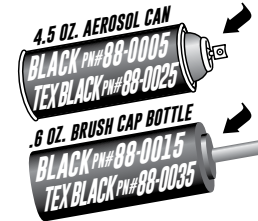

TOUCH-UP PAINT AVAILABLE

FINISH: Black Powder Coat
MATERIAL: E-Coated Steel
WARRANTY: 5 Year

FINISH: Chrome
MATERIAL: 304 Stainless Steel
WARRANTY: Lifetime

START	END	MAKE	MODEL	DIAMETER	CHROME	BLACK	
2007	2014	Cadillac	Escalade 1500 ESV/EXT ^{3,14} (Excl Platinum)	3	32-2130	—	
2007	2013	Chevrolet	Avalanche 1500 ^{3,14}	3	32-2110	32-2115	
2002	2006	Chevrolet	Avalanche 1500 ^{3,6}	3	32-1170	32-1175	
2002	2006	Chevrolet	Avalanche 2500 ^{3,6}	3	32-1240	32-1245	
1992	1994	Chevrolet	Blazer (full size) ^{3,6}	3	32-0080	32-0085	
1988	1998	Chevrolet	C/K Series 1500 ^{3,6}	3	32-0080	32-0085	
1988	2000	Chevrolet	C/K Series 2500/3500HD ^{3,6,28}	3	32-0080	32-0085	
2015	2019	Chevrolet	Colorado	3	32-3640	32-3645	
2004	2012	Chevrolet	Colorado 2/4 WD ^{8,9}	2,5	33-1510	33-1515	
2001	2007	Chevrolet	Silverado Classic 1500HD/2500/3500HD ^{2,3,6}	3	32-1240	32-1245	
1999	2007	Chevrolet	Silverado Classic 1500LD ^{2,3,6}	3	32-1170	32-1175	
2019	2019	Chevrolet	Silverado 1500 (Excl. 2019 Silverado LD) ^{14,24}	—	32-3950	32-3955	
2014	2015	Chevrolet	Silverado 1500 ^{1,22,24}	3	32-3610	32-3615	
2016	2018	Chevrolet	Silverado 1500 ^{1,3,14,24,25}	3	32-3870	32-3875	
2007	2013	Chevrolet	Silverado 1500 ¹⁸	3	32-2270	32-2275	
2007	2010	Chevrolet	Silverado 2500/3500HD ^{3,6,18}	3	32-2310	—	
2011	2014	Chevrolet	Silverado 2500/3500HD ^{3,6,22}	3	32-2320	32-2325	
2015	2019	Chevrolet	Silverado 2500/3500HD ^{3,6,24}	3	32-3630	32-3635	
1999	2004	Chevrolet	Silverado 2500LD ^{2,3,6}	3	32-1240	32-1245	
2019	2019	Chevrolet	Silverado LD ^{1,3,14,24,25}	3	32-3870	32-3875	
1992	1999	Chevrolet	Suburban (all) ^{3,6}	3	32-0080	32-0085	
2007	2014	Chevrolet	Suburban 1500 ^{3,14} (Excl Hybrid)	3	32-2110	32-2115	
2000	2006	Chevrolet	Suburban 1500 ^{3,6}	3	32-1170	32-1175	
2000	2006	Chevrolet	Suburban 2500 ^{3,6}	3	32-1240	32-1245	
2015	2019	Chevrolet	Suburban ^{5,7,24,31}	3	32-1240	32-1245	
2007	2014	Chevrolet	Tahoe 1500 ^{3,14} (Excl Hybrid)	3	32-3620	32-3625	
2000	2006	Chevrolet	Tahoe 1500 ^{3,6}	3	32-2110	32-2115	
2000	2006	Chevrolet	Tahoe 2500 ^{3,6}	3	32-1170	32-1175	
1995	1999	Chevrolet	Tahoe ^{3,6}	3	32-1240	32-1245	
2015	2019	Chevrolet	Tahoe ^{3,7,25,31}	3	32-0080	32-0085	
2006	2009	Chrysler	Aspen ^{1,3,7}	3	32-3620	32-3625	
1997	2004	Dodge	Dakota	3	32-1540	32-1545	
2005	2011	Dodge	Dakota ^{3,7}	3	32-0140	32-0145	
1998	2003	Dodge	Durango	3	32-1660	32-1665	
2004	2010	Dodge	Durango ^{1,3,7}	3	32-0140	32-0145	
2011	2013	Dodge	Durango ²²	3	32-1540	32-1545	
2007	2011	Dodge	Nitro	2,5	32-3580	32-3585	
2019	2019	Dodge	Ram 1500 (Excl. 2019 Ram 1500 Classic)(Excl. Rebe) ^{1,22,24,29}	—	33-2350	33-2355	
1994	2001	Dodge	Ram 1500 ¹ (Excl 99-01 Sport models)	3	32-3970	32-3975	
2006	2008	Dodge	Ram 1500 ^{1,12,13,17}	3	32-0600	32-0605	
2009	2018	Dodge	Ram 1500 ^{1,22,24,29}	3	32-1950	32-1955	
2002	2005	Dodge	Ram 1500 ^{3,5,17}	3	32-1960	32-1965	
2019	2019	Dodge	Ram 1500 Classic (excl. Rebel) ^{1,22,24,29}	3	32-1200	32-1205	
1994	2002	Dodge	Ram 2500/3500 1 (Excl 99-02 Sport models)	3	32-1960	32-1965	
					3	32-0600	32-0605

CONTINUED ON NEXT PAGE →