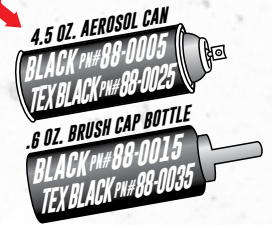

- » Provides added front end protection
- » Aggressive styling compliments today's larger grilles
- » Heavy duty 2 3/4" wide upright rubber strips
- » Removable center mesh for optional LED light
- » Removable smaller mesh accommodates factory sensors

FINISH: Textured Black
MATERIAL: E-Coated Steel
WARRANTY: 3 Year

- » Accepts LED flush mounted light bar - sold separately
- » Exterior step plate provides easy access to engine compartment
- » Removable headlight area crossbars
- » Sensor relocater kit for specific Chevy and Dodge applications - sold separately

TOUCH-UP PAINT AVAILABLE