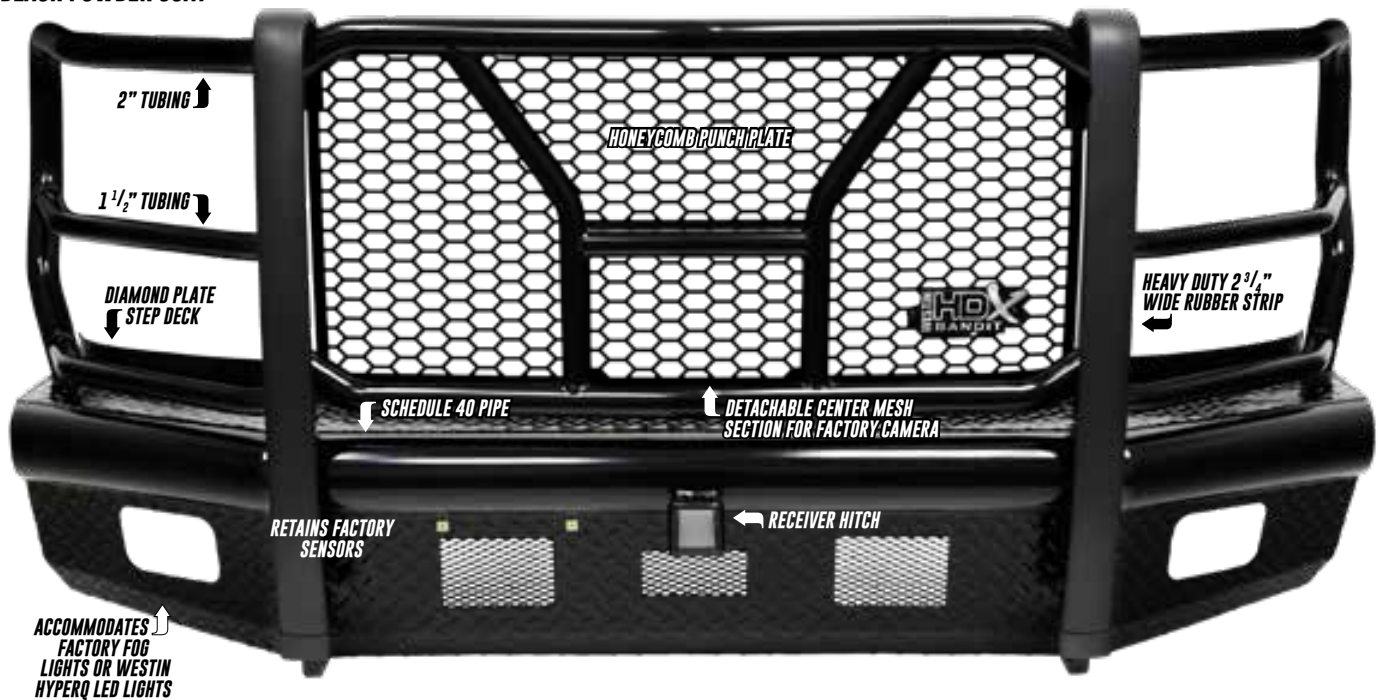

WESTIN® | BUMPERS

NEW HDX BANDIT BUMPER BLACK POWDER COAT

- » Protects vehicle from damage against wildlife and road debris
- » Provides added safety to driver and vehicle
- » Heavy duty diamond plate steel
- » Constructed of schedule 40 steel pipe
- » Honeycomb mesh provides protection
- » Heavy duty 2 3/4" wide upright rubber strips
- » 1 1/2" headlight protection tubes
- » 2" tube full wraparound wings ties into bumper
- » Metal mesh screen allows maximum air flow to intercooler or radiator area
- » Removable mesh screen for adaptive cruise control (late model Ford only)

- » Removable center mesh for factory camera option (late model Ford only)
- » Has provisions for factory parking sensors (late Chevrolet and Ram)
- » Built-in 2" receiver hitch
- » (2) heavy duty 9,500 lbs bow shackle mounts
- » 15/16" diameter shackle mount hole
- » Compatible for factory fog lamps or LED post mount lights
- » Custom die-cast riveted logo badge
- » Mounting provisions for license plate
- » Hardware and mounting brackets included
- » Bolt-on installation - no drilling required

FINISH: Black Powder Coat
MATERIAL: E-Coated Steel
WARRANTY: 3 Year