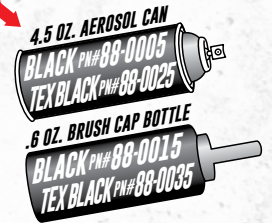

GRATE STEPS RUNNING BOARDS

FOR APPLICATIONS
SEE PAGE **45**

- » Vehicle specific mount kit required - sold separately
- » Available in universal lengths (54", 68", 75", 79", 83", 86" and 90")
- » Solid 1-piece construction for added strength
- » Engineered to provide maximum traction without sacrificing style
- » Serrated edges help clean dirt, snow and mud off your boots to keep truck cab clean
- » Aggressive 1/4" high punched tread allows for traction in any weather condition
- » E-coated base coat provides long lasting corrosion protection
- » 6 1/4" step surface width
- » Custom die-cast riveted logo badge
- » Ends are stylishly formed and fully welded
- » Ideal for construction, commercial, vans and utility use
- » Available in textured black finish

FINISH: Textured Black
MATERIAL: E-Coated Steel
WARRANTY: 3 Year

TOUCH-UP PAINT AVAILABLE