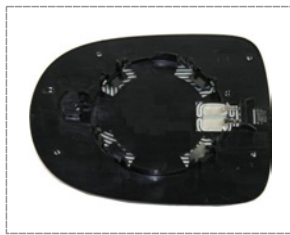

Mirror Cover
328-0095-2 RH
 8200322659
328-0096-2 LH
 8200322645
 Until 01/2008

Mirror Glass
328-0135-1 RH ○
328-0136-1 LH ○
 From 02/2008

Mirror Glass
328-0137-1 RH ○ 🔥
 7701069554
328-0138-1 LH ○ 🔥
 7701069553
 From 02/2008