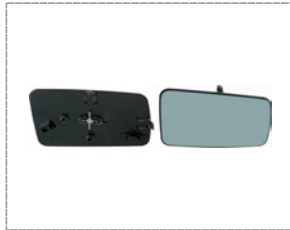

S-Class (W140) 02/1991 - 10/1998

Mirror Glass
321-0077-1 RH
321-0078-1 LH

Until 02/1995, Fits only OE mirror