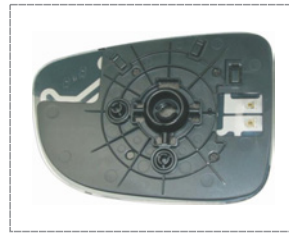

Mirror Glass
320-0043-1 RH TBA
320-0044-1 LH TBA

For Blind Spot Information System