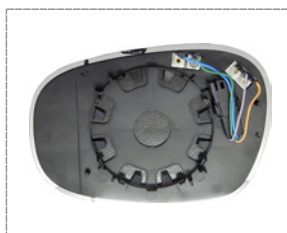

Mirror Glass

303-0117-1 RH

51167158310

303-0118-1 LH

51167158309

From 09/2008, Does not fit M3, With connector, No auto dimming function