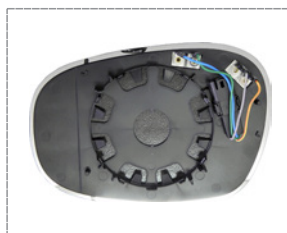

51167252893

303-0099-1 RH

51167158902

303-0100-1 LH

51167158901

From 09/2009, Does not fit M3, Fits only vehicles without auto dimming function

Mirror Glass

303-0117-1 RH