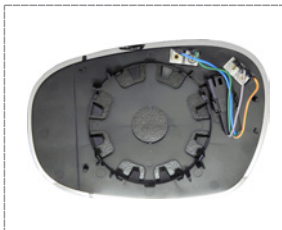

51167252894

303-0110-1 LH  

51167252893

303-0099-1 RH  

51167158902

303-0100-1 LH  

51167158901

From 10/2009, Fits only vehicles without auto dimming function