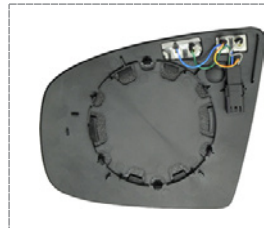

Mirror Glass
303-0113-1 RH
51167174982
303-0114-1 LH
51167174981
With connector, No auto dimming function

Manual adjustment

Lever adjustment

Cable adjustment

Electric adjustment

Prismatic

Flat

Convex glass

Aspherical glass