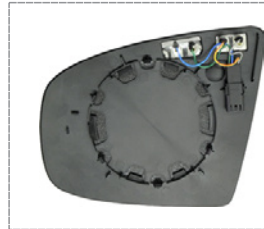

Mirror Glass
303-0113-1 RH
51167174982
303-0114-1 LH
51167174981
With connector, No auto dimming function

BMW