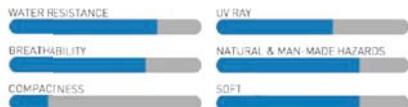

TRIGUARD™ CUSTOM

$

LIGHT WEATHER CONDITIONS

- Economical 3-layer material
- For occasional use, or undercarport
- Excellent breathability
- Fortified with the finest UV light retardants
- 2 Year Repair/Replace Warranty
- Security Grommets (Lock & Cable not included)

MOSOM PLUS™ CUSTOM

$$

RUGGED ALL-WEATHER PROTECTION

- Unique, robust 5-layer material
- Layers of meltdown polypropylene & polyester spunbound materials
- Soft fleece inner-liner
- Great comprehensive protection
- 3 Year Repair/Replace Warranty
- Security Grommets (Lock & Cable not included)

COVERBOND 4™ CUSTOM

$

MODERATE WEATHER & LIGHT IMPACT

- Super-thick 4-layer material
- Protect against dings and light hail
- More water-resistant than Triguard™
- 2 Year Repair/Replace Warranty
- Security Grommets (Lock & Cable not included)

SILVERGUARD™ CUSTOM

$$

AMAZING UV PROTECTION

- Reflects UV rays while shielding from other elements
- Rugged 300 denier polyester woven fabric with silver polyurethane coating
- 3 Year Repair/Replace Warranty
- Security Grommets (Lock & Cable not included)