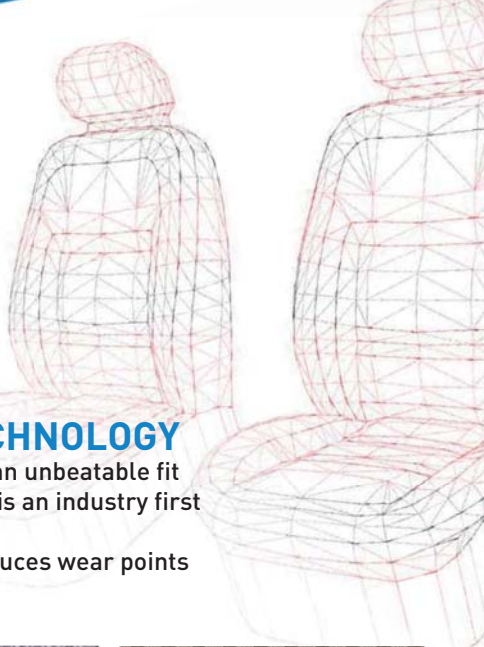

MOLDED SEAT COVERS

NEXT-LEVEL SEAT COVER TECHNOLOGY

- Molded on a replica of a specific seat row for an unbeatable fit
- Advanced 3D scanning and precision molding is an industry first
- Amazing water-resistance & durability
- No stitching or seams on seating surfaces reduces wear points
- 2 Year Repair/Replace Warranty