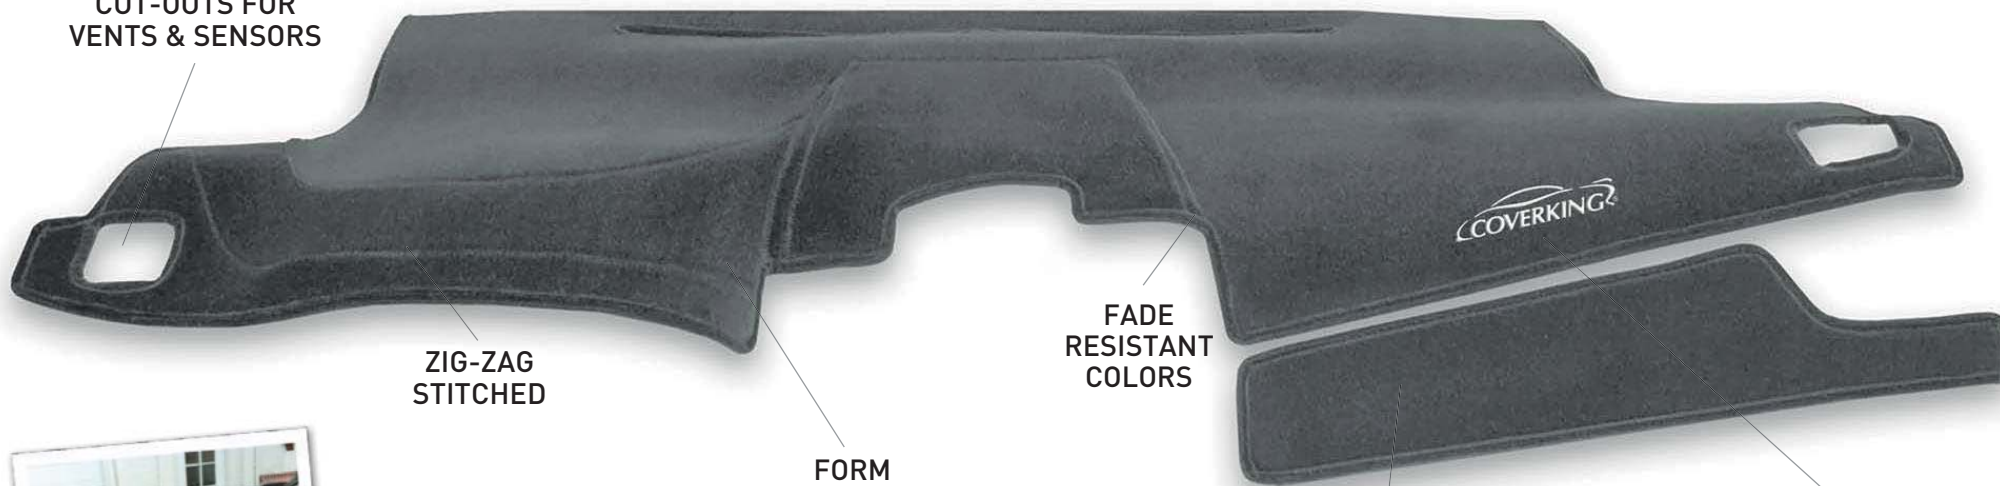

ZIG-ZAG STITCHED

FADE RESISTANT COLORS

FORM FITTING

AIRBAG COMPATIBLE
WHEN REQUIRED

EMBROIDERY OPTIONS
PAGE 135

MOLDED DASH COVERS