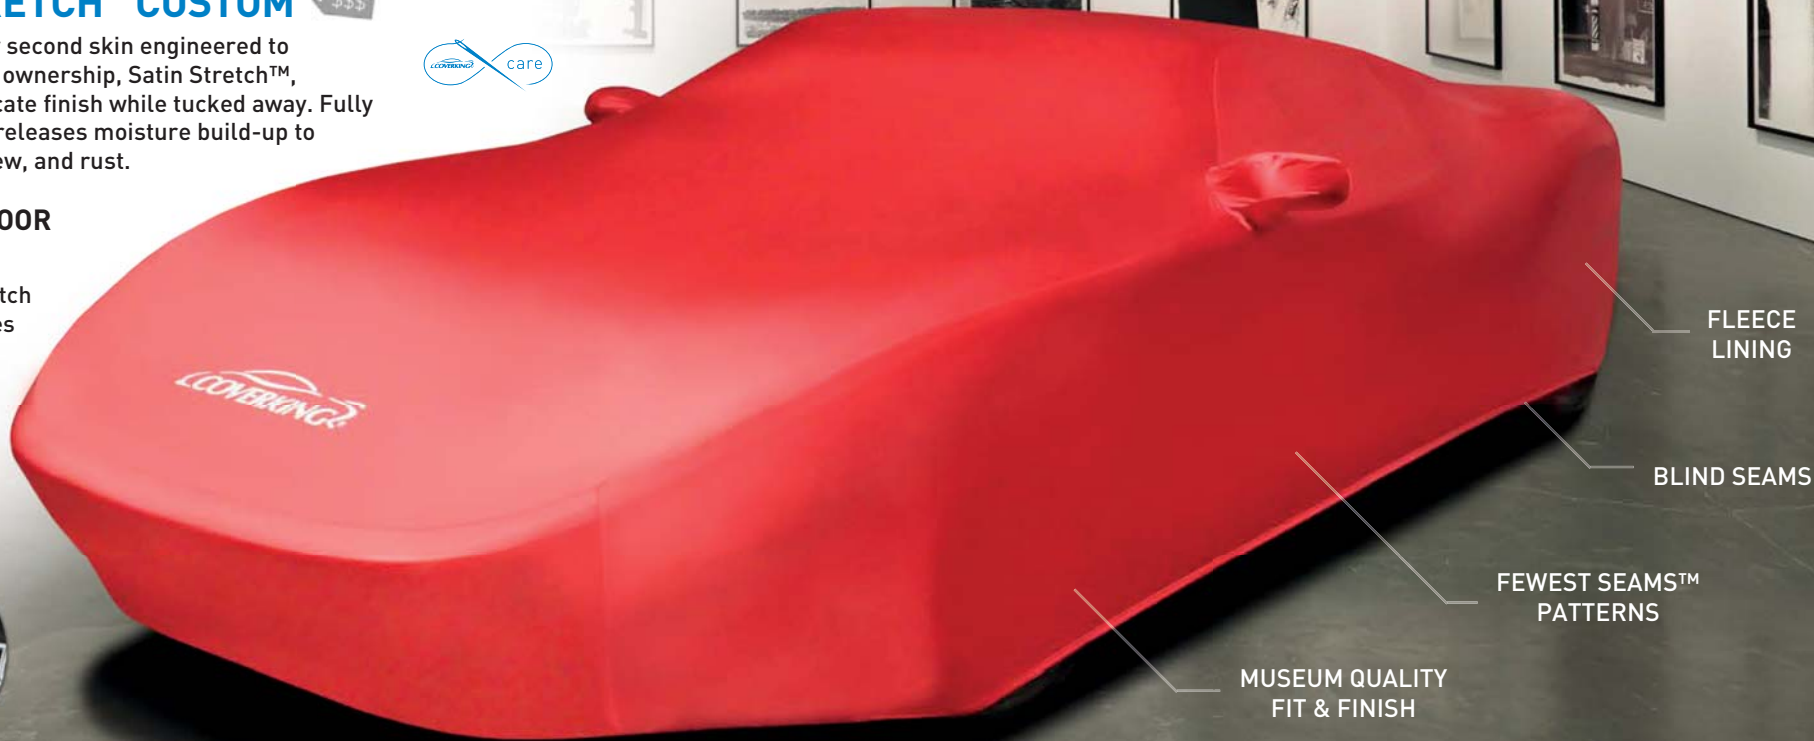

# SATIN STRETCH™ CUSTOM

• \$\$\$

A museum-quality second skin engineered to enhance the joy of ownership, Satin Stretch™, protects your delicate finish while tucked away. Fully breathable fabric releases moisture build-up to inhibit mold, mildew, and rust.

## ULTIMATE INDOOR PROTECTION

- Lycra fibers stretch to show off curves
- Soft fleece lining
- Unmatched Fit
- Indoor only
- Stripes & Style Options
- 4 Year Warranty

WHITE SSP1	PURE RED SS80	RUBY RED SS79	GO MANGO ORANGE SS82	GRABBER ORANGE SS81	HERTZ GOLD SS83	VELOCITY YELLOW SS99	SAHARA TAN SS87	SYNERGY GREEN SS86	BRITISH RACING GR SS90	GRABBER BLUE SS84	IMPACT BLUE SS75	PLUM CRAZY PU SS97	METALLIC GRAY SS77	DARK GRAY SS78	
BLACK/ WHITE SS2P1	BLACK/ PURE RED SS280	BLACK/ RUBY RED SS279	BLACK/ GO MANGO ORANGE SS282	BLACK/ GRABBER ORANGE SS281	BLACK/ HERTZ GOLD SS283	BLACK/ VELOCITY YELLOW SS299	BLACK/ SAHARA TAN SS287	BLACK/ SYNERGY GREEN SS286	BLACK/ BRITISH RACING GR SS290	BLACK/ GRABBER BLUE SS284	BLACK/ IMPACT BLUE SS275	BLACK/ PLUM CRAZY PU SS297	BLACK/ METALLIC GRAY SS277	BLACK/ DARK GRAY SS278	BLACK SS95