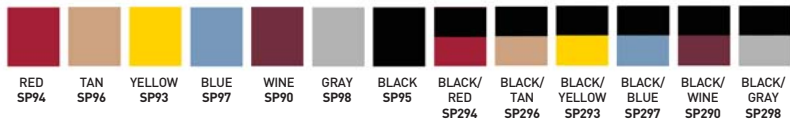

STORMPROOF™ CUSTOM

Microfiber technology allows Stormproof™ single-layer fabric to boast more than one million threads per inch to deliver substantial all-weather protection in a very lightweight, easy-to-handle form. Polyester lattice, woven from the smallest fibers creates a fabric that is inherently water-resistant while remaining breathable.

INHERENTLY WATER-RESISTANT MICROFIBER

ULTIMATE OUTDOOR PROTECTION

- 4 Year Warranty
- Security Grommets (Lock & Cable not included)
- No Coatings, Laminations, or Encapsulation
- 2 Million fibers in a square inch
- Fibers inbuilt with UV Inhibitors

2 MILLION THREADS/INCH

LIGHTWEIGHT