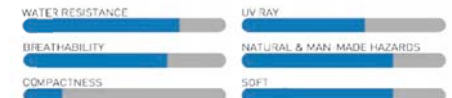

COVERGUARD™ UNIVERSAL

LIGHTWEIGHT INDOOR DUST COVER

- Affordable protection
- Excellent breathability
- Easy to Install/Uninstall
- 180 Day Warranty
- Security Grommets (Lock & Cable not included)

GRAY
S98

COVERBOND 4™ UNIVERSAL

MODERATE WEATHER & LIGHT IMPACT

- Super-thick, 4 layers
- Water-resistant
- Thickness offers ding/hail protection
- 1 Year Warranty
- Security Grommets (Lock & Cable not included)

GRAY
N98

TRIGUARD™ UNIVERSAL

LIGHT WEATHER CONDITIONS

- 3 layers of protection
- Perfect for occasional use or under a roof
- Car, Truck, & SUV
- 1 Year Warranty
- Security Grommets (Lock & Cable not included)

GRAY
I98

GIFT COVER UNIVERSAL

WRAP YOUR GIFT

- Create an amazing gift reveal
- Reusable
- Sized to match vehicle

SPC109, 110, 111