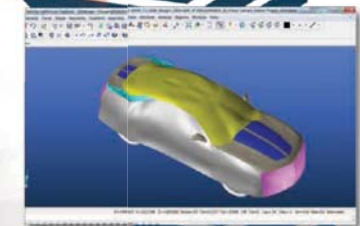

TRUE CUSTOM PATTERNS

Like a fine suit, your cover is made to fit the curves and features of your vehicle. One of Coverking's pattern designers spent time with your model vehicle and used 3D scanners to record every compound curve and detail. That data is then used to create a world-class cover with the fewest seams possible. Custom mirror and antenna pockets are sewn in to allow the cover to rest snugly on your vehicle's exterior.