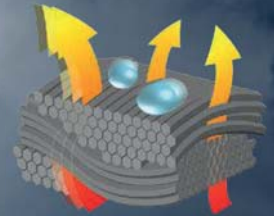

# STORMPROOF™ CUSTOM

Microfiber technology allows Stormproof™ single-layer fabric to boast more than one million threads per inch to deliver substantial all-weather protection in a very lightweight, easy-to-handle form. Polyester lattice, woven from the smallest fibers creates a fabric that is inherently water-resistant while remaining breathable.