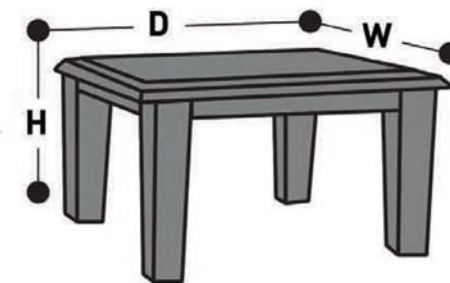

SQUARE & RECTANGULAR TABLES & OTTOMANS

To measure for accent tables, ottomans, and other accessories, follow these step-by-step guidelines:

W = Width - calculated by measuring the longest side of the item.

D = Depth - found by measuring the side adjacent to the Width (W).

H = Height (or drop) - determined by measuring from the top of the table to the ground.