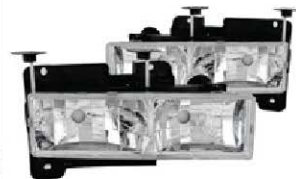

111005
Crystal with halo Carbon

**CHEVY
TAHOE-95-99**

111006
Crystal with halo Clear

**CHEVY
TAHOE-95-99**

111007
Crystal with halo Black

**CHEVY
TAHOE-95-99**

111136
Crystal Clear with out BULB

**CHEVY
TAHOE-95-99**