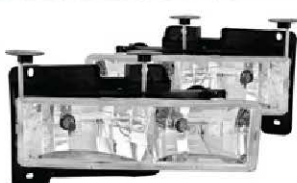

CHEVY SUBURBAN-94-99

111004
Crystal Chrome