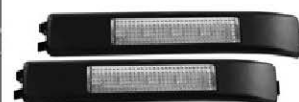

FORD F150-09-13

861115
LED Side Mirror Lenses Clear (Also fit Raptor)