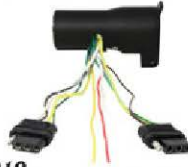

UNIVERSAL 7 PIN UNIVERSAL TRAILER ADAPTER

851010
7 Pin Universal Trailer Adapter
• Plugs into most 7 pin trailer outlets
• Two 4 wire flat connectors
• 12v + and reverse leads for auxiliary lighting
• Color coded wiring to match most trailer application