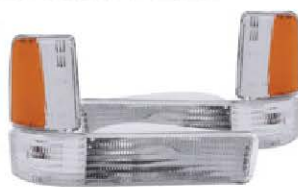

**DODGE
DAKOTA-91-96**

511047
Clear with Amber Reflectors