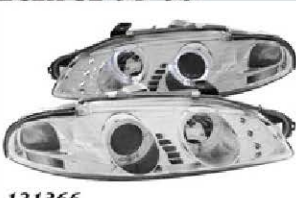

**MITSUBISHI
ECLIPSE-97-99**

121366
Projector G2 with 2 Halo/Chrome
Amber