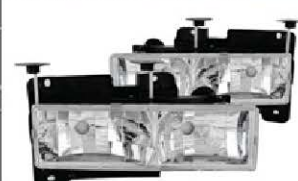

**CHEVY
FULL SIZE- 88- 98**

111006
Crystal with halo Clear (LED)

**CHEVY
FULL SIZE- 88- 98**

111136
Crystal Clear with out BULB

**CHEVY
FULL SIZE- 88- 98**

511048
Amber LED

**CHEVY
FULL SIZE- 88- 98**

511050
Black LED