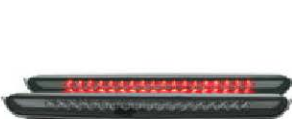

601022
LED 3rd Brake Light Red/Clear

**CHEVY
SUBURBAN-07-13**