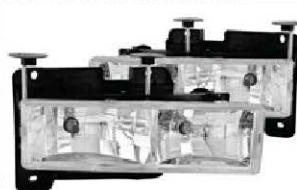

GMC SUBURBAN-92-99

111004
Crystal Chrome