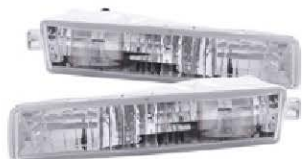

**HONDA
PRELUDE-97-02**

511012
Euro Chrome