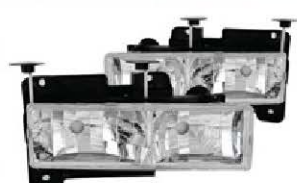

CHEVY SUBURBAN-94-99

111136
Crystal Clear with out BULB