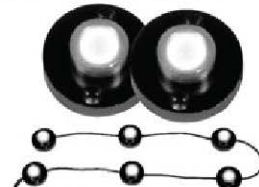

UNIVERSAL ROCK LIGHTING KIT

861123
bed rail/auxiliary rock crawling
light kit