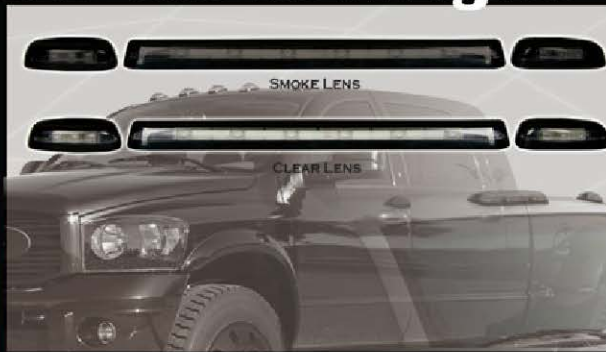

3) Red Flashing Light

LED Work Light

LED Work light

- 3" x 4" FLOOD LIGHT
- 10W LED
- RECHARGEABLE LITHIUM BATTERY
- CHARGING TIME 4 HOURS
- RUNNING TIME 8 HOURS
- SOLD INDIVIDUAL

LED Cab Roof Lights

FORD - CHEVY - GMC - DODGE