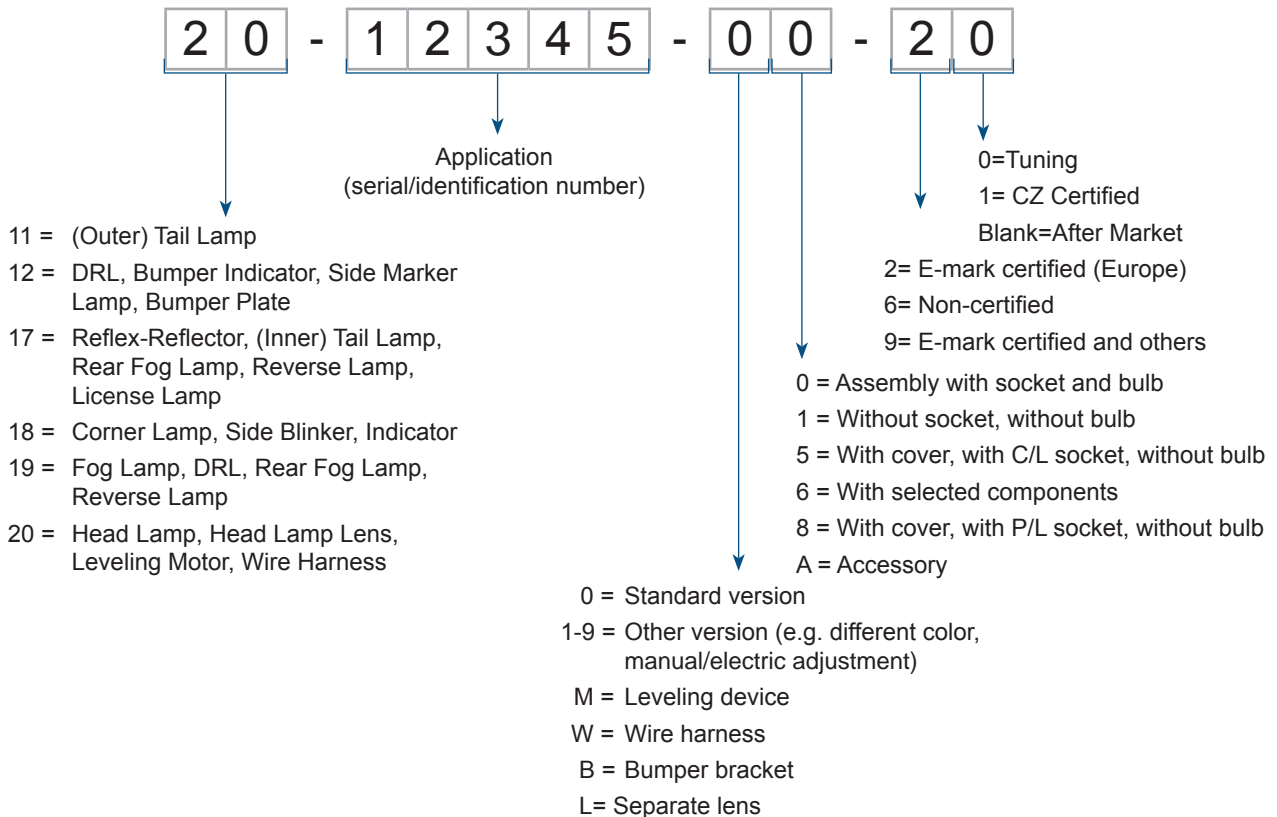

Function/Certification

Other Remark(s)

TYC Part Numbering System

TYC Products fulfill the quality requirements applicable to the use of spare parts for repair of motor vehicles as defined in Chapter 1, Art. 1, 1. (h) of the Block Exemption Regulation (EC) 641/2010