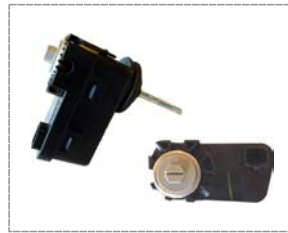

Leveling Motor
20-11781-MA-1 RH=LH
92130-2B000 / 92130-3K000