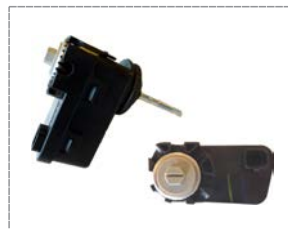

Head Lamp **H4**

Leveling Motor

20-11781-MA-1 RH=LH

92130-2B000 / 92130-3K000

Manual
Control

Electric
control

With
leveling motor

Pneumatic
Control

Hydraulic
Control

Cable
Control

Daytime
Running Lamp

Static
Cornering Lamp

Fog Lamp

Foot
Lamp

AFS