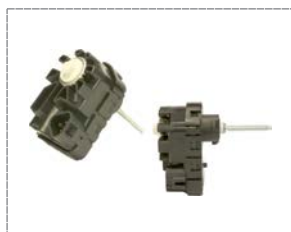

Head Lamp **H9 / H11**

Leveling Motor

20-0515-MA-1 RH=LH