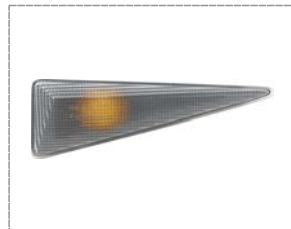

Side Blinker Unit **W5W White**

18-0527-01-2 RH

8200633417 / 8200301241 /
8200027150 / 8200431009

18-0528-01-2 LH

8200633416 / 8200301242 /
8200027151 / 8200431006

Manual Control

Electric control

With leveling motor

Pneumatic Control

Hydraulic Control

Cable Control

Daytime Running Lamp

Static Cornering Lamp

Fog Lamp

Foot Lamp

AFS