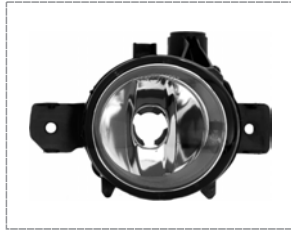

Fog Lamp Unit **H11**
19-0467-01-2 RH
63176924656
19-0468-01-2 LH
63176924655

From 03/2011, round, for aerodynamic bumper