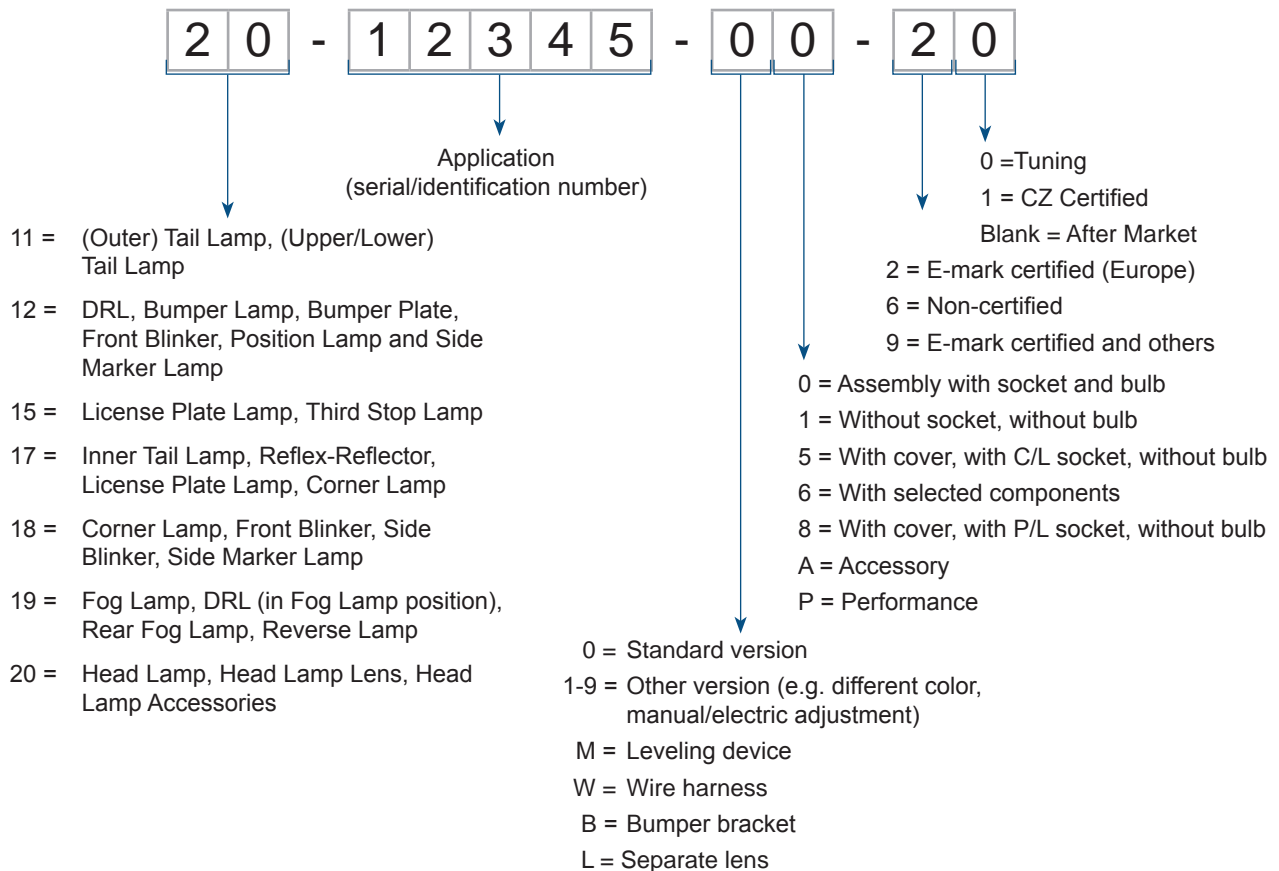

LIGHTS. PRECISION. SAFETY

AUTOMOTIVE LAMP BULBS

Head Lamp +LED
D1S D2S D8S H4 R2 H9 H11 H7 H1 HB3 HB4 D2R D5S

Corner Lamp
R10W P21W PY21W

Side Blinker
WY5W W5W +LED

Side marker Lamp
W3W W5W +LED

Tail Lamp
P21W PY21W W16W W21W R5W +LED