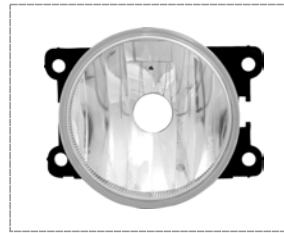

Fog Lamp Unit

PSX24W

19-0937-01-9 RH=LH

19-0937-00-21 RH=LH

6206N0 / 9685425280

-00-21 includes bulb