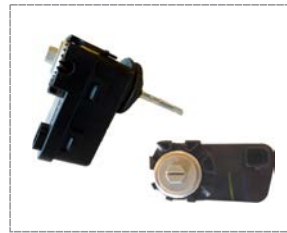

Head Lamp H7 / H1

Leveling Motor

20-11781-MA-1 RH=LH

92130-2B000 / 92130-3K000

For halogen only