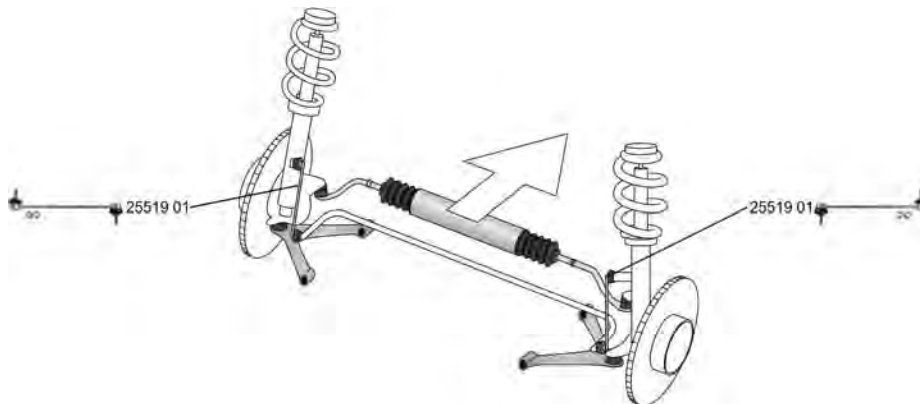

FIAT

PANDA (169) 09.03 -

	Faltenbalg, Lenkung / Bellow, steering Innendurchmesser 1 [mm] / Inner Diameter 1 [mm]: 11 Innendurchmesser 2 [mm] / Inner Diameter 2 [mm]: 55	(7) (71) (72)		33945 01 77362509	
	ALL TYPES		↔		
	Lenker, Radaufhängung / Track Control Arm Querlenker / Control Arm	(14) (98)	↻	33763 02 51857133	
	ALL TYPES ausser/except for : 1.4 10.06 -				
	Lenker, Radaufhängung / Track Control Arm Querlenker / Control Arm	(14) (98)	↻	33764 02 51857134	
	ALL TYPES ausser/except for : 1.4 10.06 -				
	Lenker, Radaufhängung / Track Control Arm Querlenker / Control Arm	(14) (98)	↻	34827 01 51857135	
	1.4 10.06 -				
	Lenker, Radaufhängung / Track Control Arm Querlenker / Control Arm	(14) (98)	↻	34828 01 51857136	
	1.4 10.06 -				
	Stange/Strebe, Stabilisator / Rod/Strut, stabiliser Pendelstange / Suspension Rod	(30) (97)	↔	28333 01 51856872	
	ALL TYPES ausser/except for : 1.4 10.06 -				
	Stange/Strebe, Stabilisator / Rod/Strut, stabiliser Koppelstange / Coupling Rod	(30) (78)	↔	29906 02 51856959	
	1.2 4x4, 44 kW 10.04 - 1.3 D Multijet 4x4, 51 kW 10.04 -				

PANDA (312) 02.12 -

	Faltenbalg, Lenkung / Bellow, steering Innendurchmesser 1 [mm] / Inner Diameter 1 [mm]: 11 Innendurchmesser 2 [mm] / Inner Diameter 2 [mm]: 55	(7) (71) (72)		33945 01 77362509	
	0.9, 48 kW 02.12 - 0.9, 57 kW 02.12 - 0.9, 63 kW 02.12 - 1.2 02.12 - 1.3 D Multijet 02.12 -