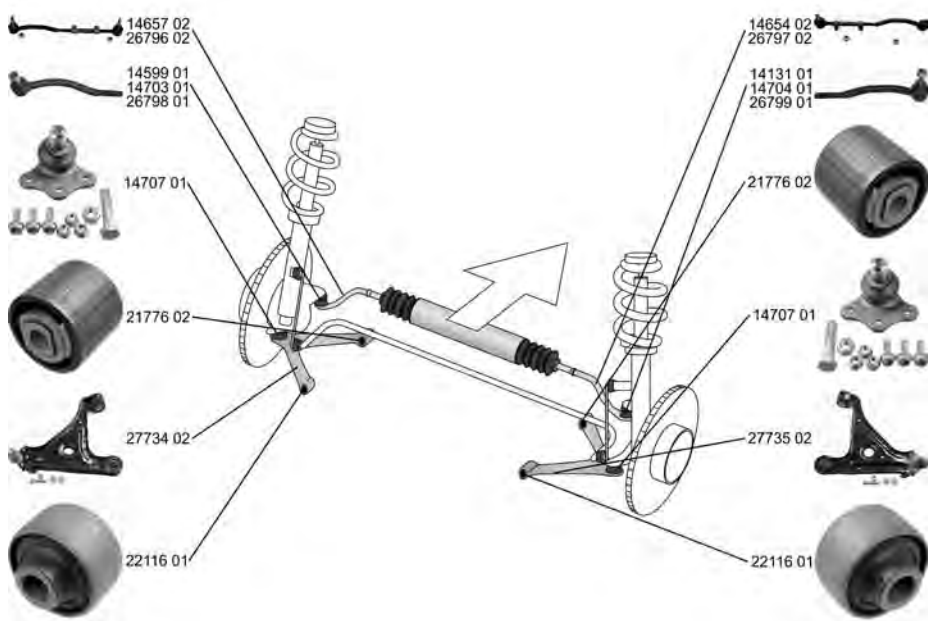

OMEGA Estate 12.93 - 06.03

	Spurstange / Rod Assembly ALL TYPES	(26)			14652 01	3 22 166 90510647
				LHD ->Chass. X 1 999999		
	Spurstange / Rod Assembly ALL TYPES	(26)			14654 02	3 22 195 93169262
				->Chass. X1999999		
	Spurstange / Rod Assembly Konusmaß [mm] / Cone Size [mm]: 15 ALL TYPES	(26) (76)			14657 02	3 22 194 93169261
				->Chass. X1999999		
	Spurstange / Rod Assembly ALL TYPES	(26)			16050 01	3 22 167 90510648
				RHD ->Chass. X 1 999999		