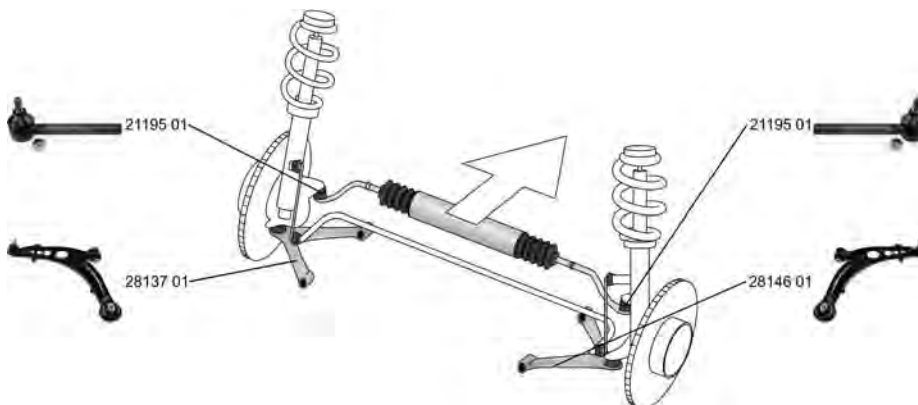

PANDA (312) 02.12 -

	Stange/Strebe, Stabilisator / Rod/Strut, stabiliser		(30) ▼↔	25519 01 51801136
	Pendelstange / Suspension Rod		(97)	
	0.9, 48 kW	02.12 -		
	0.9, 57 kW	02.12 -		
	0.9, 63 kW	02.12 -		
	1.2	02.12 -		
1.3 D Multijet	02.12 -			

PUNTO (188) 09.99 -

	Spurstangenkopf / Tie Rod End		(27) ↔	21195 01 9946949
	mit Rechtsgewinde / with right-hand thread		(217)	
	1.2 60 (188.030, .050, .130, .150, .230, .250)	09.99 -		
	1.2 Natural Power	09.03 -		
	1.2 16V 80 (188.233, .235, .253, .255, .333, .353, .639...)	09.99 -		
	1.4, 70 kW	09.03 -		
	1.8 130 HGT (188.738, .718)	09.99 -		
	1.3 JTD 16V	06.03 -		
	1.9 DS 60 (188.031, .051, .231, .251)	09.99 -		
	1.9 JTD 80 (188.237, .257, .337, .357)	09.99 -		
1.9 JTD, 63 kW	10.01 -			
1.9 JTD, 74 kW	06.03 -			
	Faltenbalg, Lenkung / Bellow, steering		(7) ↔	30170 01 9946947
	Innendurchmesser 1 [mm] / Inner Diameter 1 [mm]: 10		(71)	
	Innendurchmesser 2 [mm] / Inner Diameter 2 [mm]: 44		(72)	
	1.2 60 (188.030, .050, .130, .150, .230, .250)	09.99 -	⊘	
	1.2 Natural Power	09.03 -		
	1.2 16V 80 (188.233, .235, .253, .255, .333, .353, .639...)	09.99 -		
	1.4, 70 kW	09.03 -		
	1.8 130 HGT (188.738, .718)	09.99 -		
	1.3 JTD 16V	06.03 -		
	1.9 DS 60 (188.031, .051, .231, .251)	09.99 -		
1.9 JTD 80 (188.237, .257, .337, .357)	09.99 -			
1.9 JTD, 63 kW	10.01 -			
1.9 JTD, 74 kW	06.03 -			
	Faltenbalg, Lenkung / Bellow, steering		(7) ↔	30918 01 9945564
	Innendurchmesser 1 [mm] / Inner Diameter 1 [mm]: 12		(71)	
	Innendurchmesser 2 [mm] / Inner Diameter 2 [mm]: 54		(72)	
	1.2 60 (188.030, .050, .130, .150, .230, .250)	09.99 -	≡	
	1.2 Natural Power	09.03 -		
	1.2 16V 80 (188.233, .235, .253, .255, .333, .353, .639...)	09.99 -		
	1.4, 70 kW	09.03 -		
	1.8 130 HGT (188.738, .718)	09.99 -		
	1.3 JTD 16V	06.03 -		
	1.9 DS 60 (188.031, .051, .231, .251)	09.99 -		
1.9 JTD 80 (188.237, .257, .337, .357)	09.99 -			
1.9 JTD, 63 kW	10.01 -			
1.9 JTD, 74 kW	06.03 -