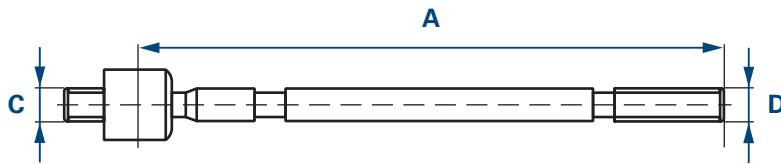

Axial joints

- **A** Length
- **C** Thread size 1
  * Outer thread
- **D** Thread size 2
  * Outer thread