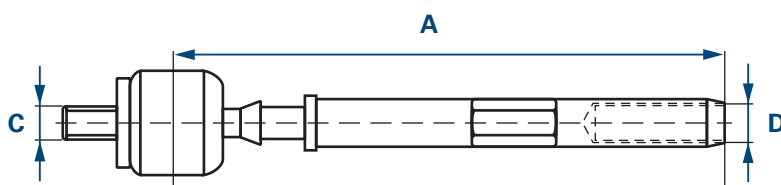

- **A** Length
- **C** Thread size 1
  * Outer thread
- **D** Thread size 2
  * Inner Thread