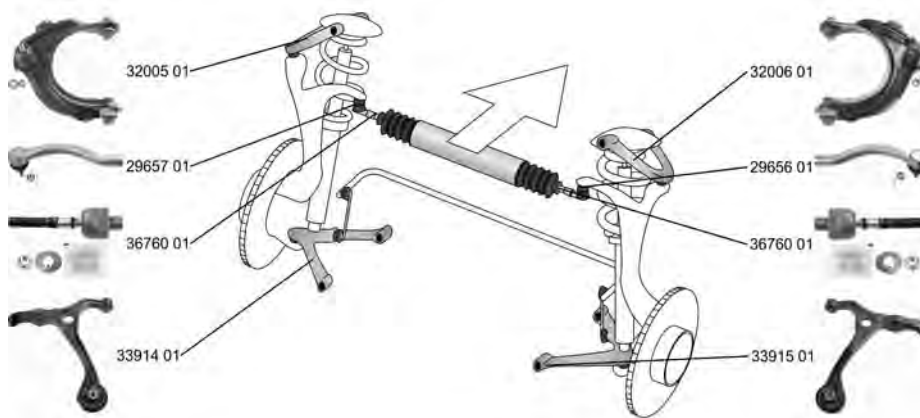

ACCORD VII Tourer (CM) 04.03 -

	Spurstangenkopf / Tie Rod End Aussengewinde [mm] / Outer Thread [mm]: M10x1,25 Innengewinde [mm] / Inner Thread [mm]: M14x1,5	(27) (40) (75)		29656 01 53540-SDA-A01	
	ALL TYPES				
	Spurstangenkopf / Tie Rod End Aussengewinde [mm] / Outer Thread [mm]: M10x1,25 Innengewinde [mm] / Inner Thread [mm]: M14x1,5	(27) (40) (75)		29657 01 53560-SDA-A01	
	ALL TYPES