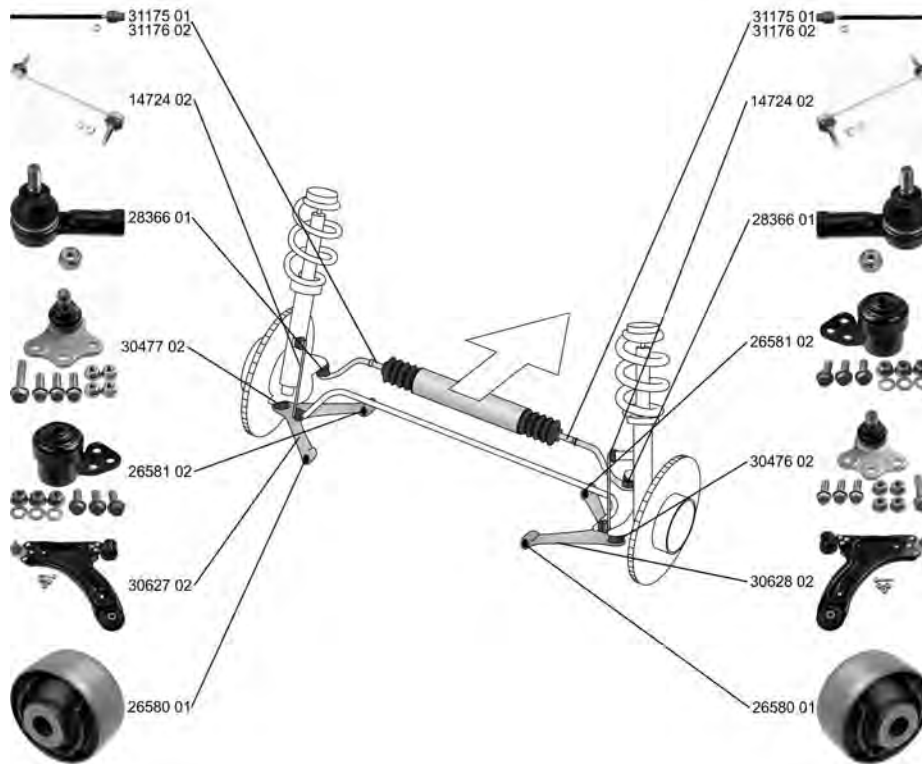

VAUXHALL

MERIVA Mk I (A)

01.03 - 06.10

	Spurstangenkopf / Tie Rod End Gewindemaß / Thread Size: M10x1,5 Gewindemaß 2 / Thread Measurement 2: M14x1,5 mit Zubehör / with accessories	(27) (62) (64) (220)				28366 01	16 03 430 93192417	
	ALL TYPES							
	Axialgelenk, Spurstange / Tie Rod Axle Joint	(5)				31175 01	16 03 428 93192415	
	ALL TYPES							
	Axialgelenk, Spurstange / Tie Rod Axle Joint	(5)				31176 02	16 03 429 93192416	
	ALL TYPES			für / for:POC NR1	(119)			
	Faltenbalg, Lenkung / Bellow, steering Innendurchmesser 1 [mm] / Inner Diameter 1 [mm]: 13 Innendurchmesser 2 [mm] / Inner Diameter 2 [mm]: 49,7	(7) (71) (72)				34690 01	16 09 165 93192431	
	ALL TYPES							
	Lenker, Radaufhängung / Track Control Arm Querlenker / Control Arm	(14) (98)				30627 02	53 52 027 93338568	
	ALL TYPES			nicht für / not for:OPC nicht für / not for:VXR	(221) (221)	30477 02 26580 01 26581 02