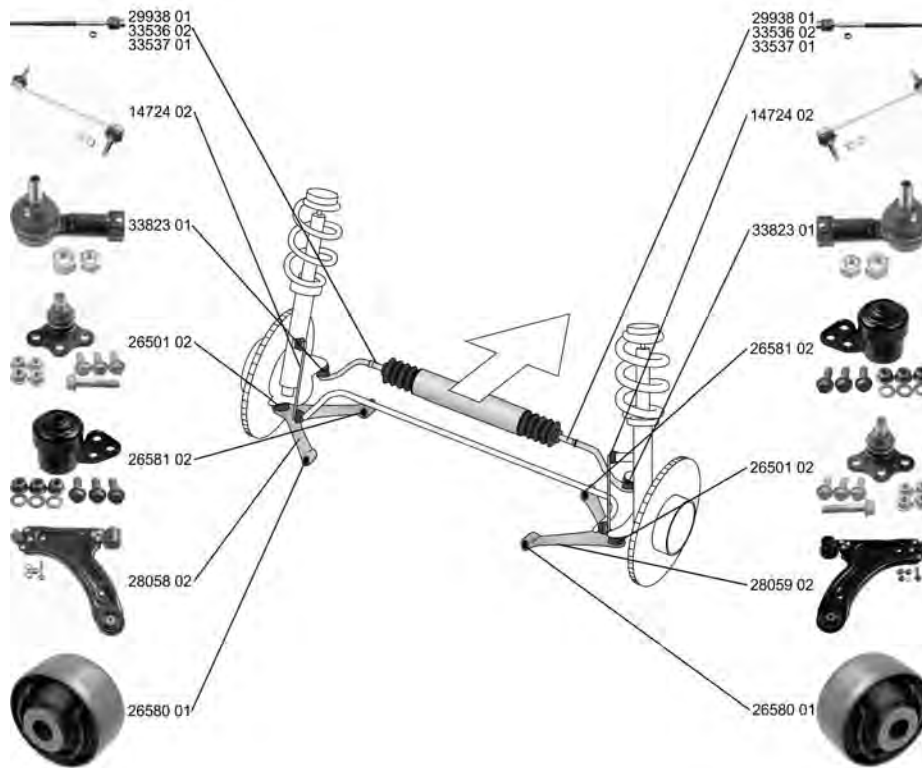

VAUXHALL

CORSA Mk II (C) (W5L, F08)

08.00 - 10.06

	Spurstangenkopf / Tie Rod End Innengewinde [mm] / Inner Thread [mm]: M12x1,5 ALL TYPES	(27) (75)	33823 01 16 03 009 26087868
	Axialgelenk, Spurstange / Tie Rod Axle Joint Gewindemaß / Thread Size: M14x1,5 Aussengewinde [mm] / Outer Thread [mm]: M12x1,5 ALL TYPES	(5) (62) (40) ->Chass. 33999999 ->Chass. 34999999 ->Chass. 36999999	29938 01 16 03 845 93182421
	Axialgelenk, Spurstange / Tie Rod Axle Joint Gewindemaß 1 / Thread Measurement 1: M14x1,5 Gewindemaß 2 / Thread Measurement 2: M12x1,5 ALL TYPES ausser/except for : 1.0 12V, 43 kW 09.00 - 10.03 1.3 CDTI 16V, 55 kW 09.05 - 09.06	(5) (63) (64) Chass. 43000001-> Chass. 44000001-> Chass. 46000001->	33536 02 16 03 844 93192420
	Axialgelenk, Spurstange / Tie Rod Axle Joint Gewindemaß 1 / Thread Measurement 1: M14x1,5 Gewindemaß 2 / Thread Measurement 2: M12x1,5 1.7 CDTI 16V 08.00 - 09.06	(5) (63) (64) Chass. 43000001-> Chass. 44000001-> Chass. 46000001->	33537 01 16 03 843 93192418
	Faltenbalg, Lenkung / Bellow, steering Innendurchmesser 1 [mm] / Inner Diameter 1 [mm]: 12 Innendurchmesser 2 [mm] / Inner Diameter 2 [mm]: 50 ALL TYPES	(7) (71) (72)	30252 01 16 09 167 93192432