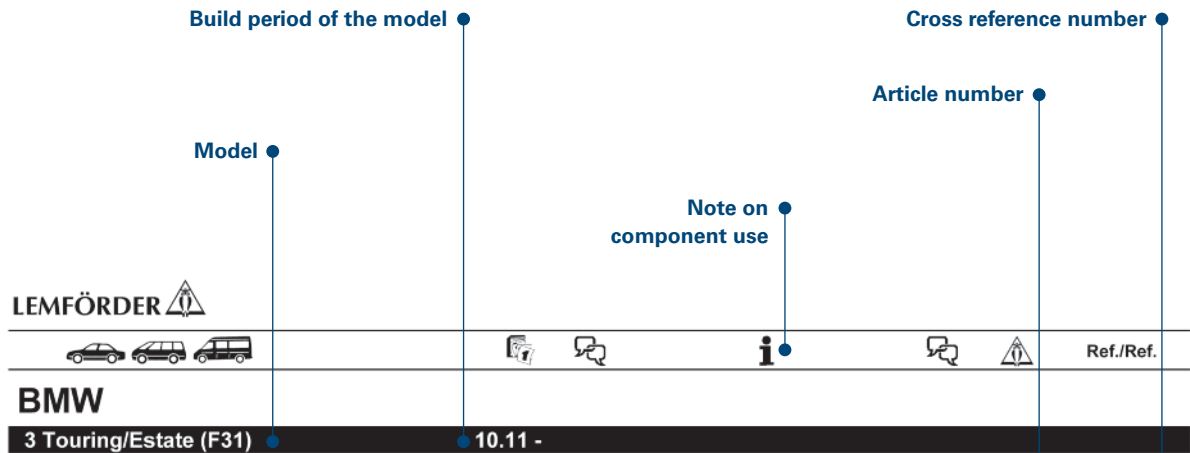

Catalog structure

LEMFÖRDER

BMW

3 Touring/Estate (F31)

10.11 -