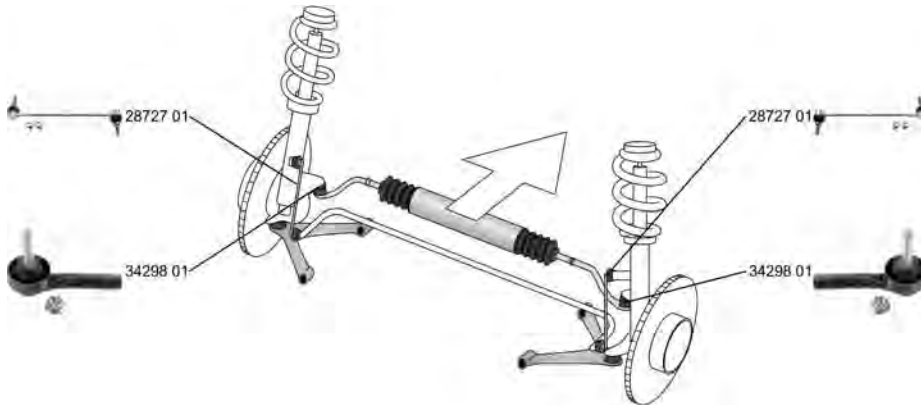

Spurstangenkopf / Tie Rod End	(27)		34298 01	5066373AA
	2.4, 108 kW	02.00 - 12.08			
	3.3, 128 kW	02.00 - 12.08			
	3.3 AWD	02.00 - 12.08			
	3.3 Flex-Fuel	02.00 - 12.08			
	3.8, 160 kW	02.00 - 12.08			
	3.8 AWD	02.00 - 12.08			
	2.5 CRD, 88 kW	08.05 - 12.08			
2.5 CRD, 105 kW	02.00 - 12.08				
2.8 CRD	06.04 - 12.08				
	Stange/Strebe, Stabilisator / Rod/Strut, stabiliser	(30)		28727 01	4743669AA
	Pendelstange / Suspension Rod	(97)			
	2.4, 108 kW	02.00 - 12.08			
	3.3, 128 kW	02.00 - 12.08			
	3.3 AWD	02.00 - 12.08			
	3.3 Flex-Fuel	02.00 - 12.08			
	3.8, 160 kW	02.00 - 12.08			
	3.8 AWD	02.00 - 12.08			
2.5 CRD, 88 kW	08.05 - 12.08				
2.5 CRD, 105 kW	02.00 - 12.08				
2.8 CRD	06.04 - 12.08