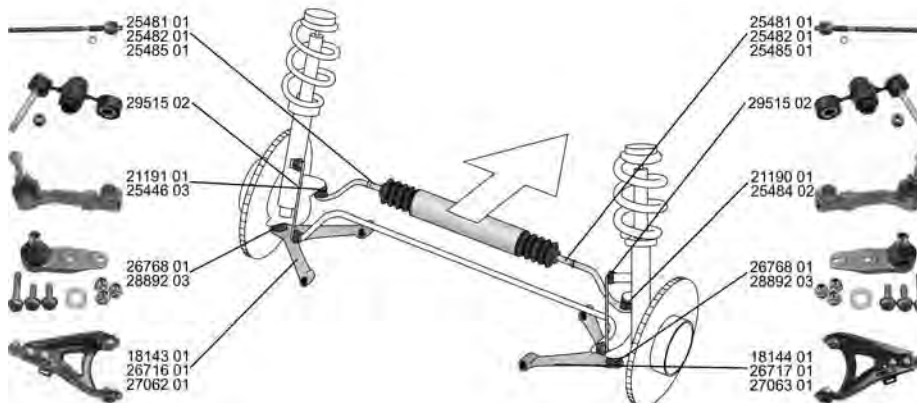

RENAULT

MEGANE Cabrio/Convertible (EA0_) 10.96 - 08.03

	Stabilisatorlager / Stabiliser Mounting	(28)	(x2)	36500 01 77 00 784 171
	Innendurchmesser [mm] / Inner Diameter [mm]: 24	(73)		
	1.6 e (EA0F)	10.96 - 03.99	->09.1998	
	2.0 (EA0G)	04.97 - 08.03		
	2.0 16V (EA0H)	10.96 - 11.99		

MEGANE Classic/Saloon (LA) 09.96 - 08.03

	Spurstangenkopf / Tie Rod End	(27)		21190 01 77 01 470 766
	1.4 (LA0E, LA0V)	09.96 - 08.03	->02.1999	
	1.6 i (LA0L)	09.96 - 03.99		
	1.6 e (LA0F, LA0S)	09.96 - 03.99		
	2.0 i (LA07, LA0G)	09.96 - 08.03		
	1.9 D (LA0A, LA0U)	09.96 - 08.03		
	1.9 dT (LA0K, LA0Y)	09.96 - 08.03		
	1.9 TDI	09.96 - 08.03		
1.9 dTi (LA08, LA0N)	03.97 - 02.01			
	Spurstangenkopf / Tie Rod End	(27)		21191 01 77 01 470 765
	1.4 (LA0E, LA0V)	09.96 - 08.03	->02.1999	
	1.6 i (LA0L)	09.96 - 03.99		
	1.6 e (LA0F, LA0S)	09.96 - 03.99		
	2.0 i (LA07, LA0G)	09.96 - 08.03		
	1.9 D (LA0A, LA0U)	09.96 - 08.03		
	1.9 dT (LA0K, LA0Y)	09.96 - 08.03		
	1.9 TDI	09.96 - 08.03		
1.9 dTi (LA08, LA0N)	03.97 - 02.01			
	Spurstangenkopf / Tie Rod End	(27)		25446 03 77 01 474 492
	mit Zubehör / with accessories	(220)		
	Konusmaß [mm] / Cone Size [mm]: 14,6	(76)		
	Gewindemaß / Thread Size: M10x1,25	(62)		
	Innengewinde [mm] / Inner Thread [mm]: M14x1,5	(75)		
	1.4 (LA0E, LA0V)	09.96 - 08.03	03.1999->	
	2.0 i (LA07, LA0G)	09.96 - 08.03		
	1.9 D (LA0A, LA0U)	09.96 - 08.03		
	1.9 dT (LA0K, LA0Y)	09.96 - 08.03		
	1.9 TDI	09.96 - 08.03		
	1.9 dTi (LA08, LA0N)	03.97 - 02.01		
	1.4 16V (LA0D, LA1H, IA0W, LA10)	03.99 - 08.03		
	1.6 16V (LA04, LA11, LA0B, LA1C, LA1J)	03.99 - 08.03		
	1.8 16V (LA06, LA12, LA1A, LA1M, LA1R)	01.01 - 08.03		
2.0 i (LA0G)	03.99 - 08.03			
1.9 dTi (LA1U)	02.01 - 08.03			
1.9 dCi (LA05, LA1F)	02.01 - 08.03