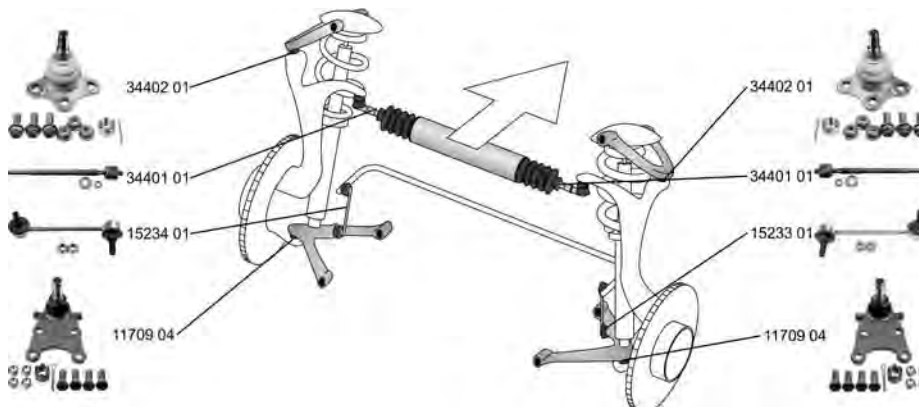

FRONTERA B (6B_) 10.98 -

	Axialgelenk, Spurstange / Tie Rod Axle Joint Aussengewinde [mm] / Outer Thread [mm]: M14x1,5 Gewindemaß / Thread Size: M14x1,5 ALL TYPES	(5) (40) (62)		34401 01 9 00 905 97184819
	Faltenbalg, Lenkung / Bellow, steering Innendurchmesser 1 [mm] / Inner Diameter 1 [mm]: 50 Innendurchmesser 2 [mm] / Inner Diameter 2 [mm]: 15 ALL TYPES	(7) (71) (72)		37551 01 9 00 906 97184820
	Trag-/Führungsgelenk / Ball Joint ALL TYPES	(31)		11709 04 3 52 828 94459465
	Trag-/Führungsgelenk / Ball Joint ALL TYPES	(31)		34402 01 3 10 823 94374424
	Stange/Strebe, Stabilisator / Rod/Strut, stabiliser Pendelstange / Suspension Rod ALL TYPES	(30) (97)		15233 01 3 50 608 97018227
	Stange/Strebe, Stabilisator / Rod/Strut, stabiliser Pendelstange / Suspension Rod ALL TYPES	(30) (97)		15234 01 3 50 607 97018228