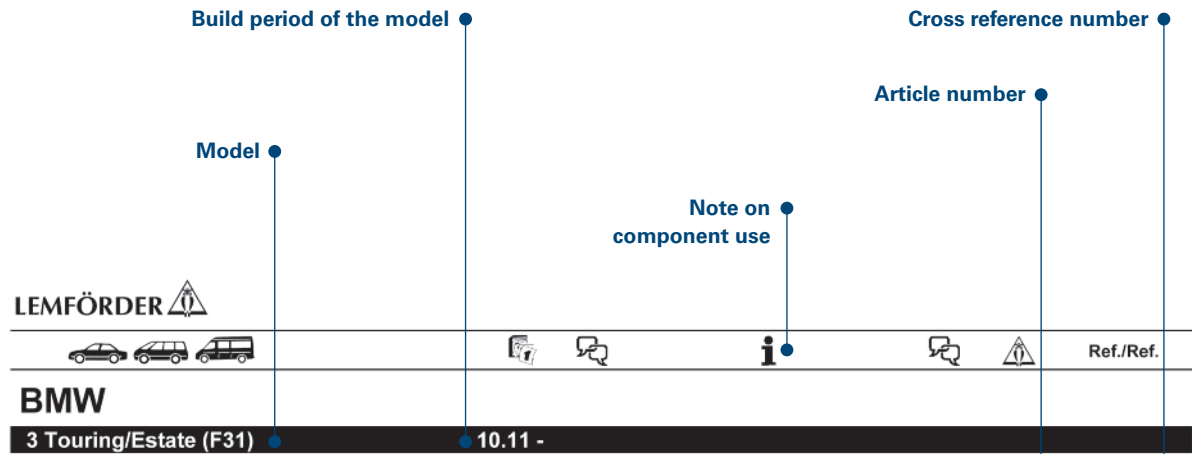

Catalog structure

LEMFÖRDER

BMW

3 Touring/Estate (F31)

10.11 -