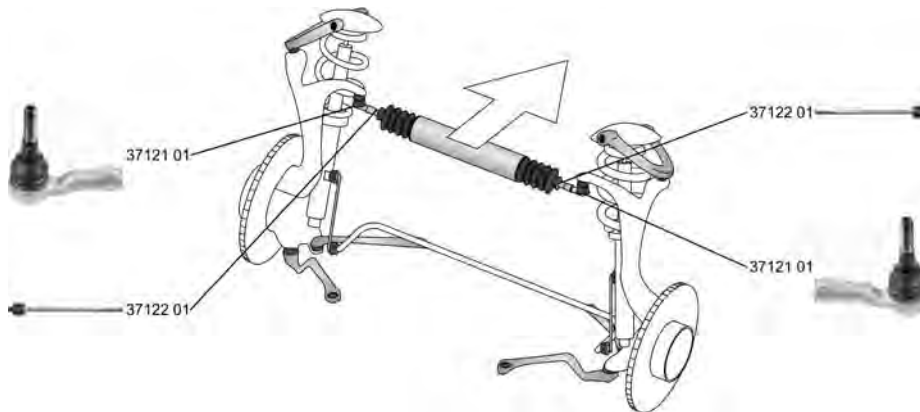

RANGE ROVER SPORT (LW) 04.13 -

	Spurstangenkopf / Tie Rod End ALL TYPES	(27)	37121 01 LR033534