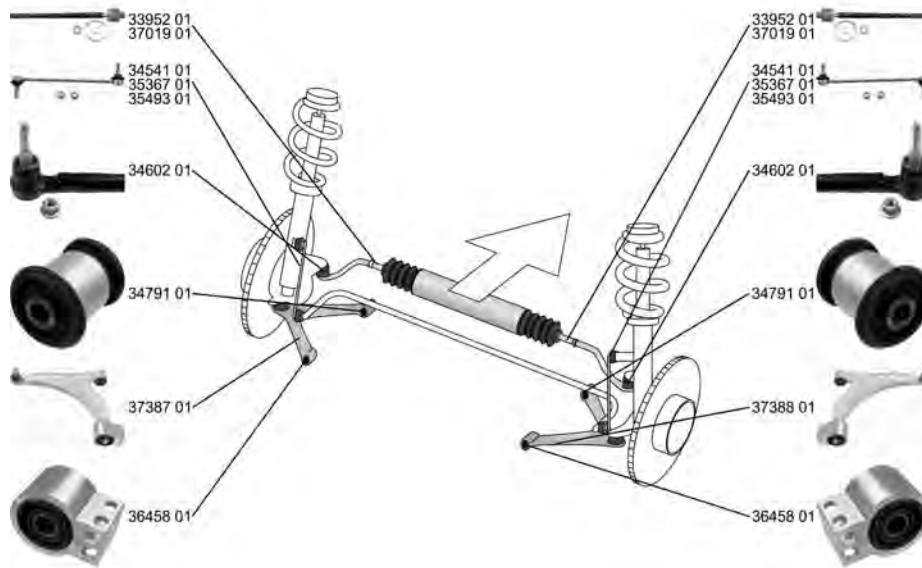

VAUXHALL

INSIGNIA SPORTS TOURER

07.08 -

	Spurstangenkopf / Tie Rod End hängend / Suspended Gewindemaß 1 / Thread Measurement 1: M12x1,75 Gewindemaß 2 / Thread Measurement 2: M16x1,5 ALL TYPES ausser/except for : 2.8 VXR	(27) (202) (63) (64)	34602 01 13272000 66 06 031
	Axialgelenk, Spurstange / Tie Rod Axle Joint Gewindemaß 1 / Thread Measurement 1: M16x1,5 Gewindemaß 2 / Thread Measurement 2: M18x1,5 ALL TYPES	(5) (63) (64)	33952 01 13271996 66 06 030
	Axialgelenk, Spurstange / Tie Rod Axle Joint Gewindemaß 2 / Thread Measurement 2: M16x1,5 ALL TYPES	(5) (64)	37019 01 13332651 16 09 181
	Faltenbalg, Lenkung / Bellow, steering Innendurchmesser 1 [mm] / Inner Diameter 1 [mm]: 16 Innendurchmesser 2 [mm] / Inner Diameter 2 [mm]: 54 ALL TYPES	(7) (71) (72)	34641 01 13271036 16 09 357
	Faltenbalg, Lenkung / Bellow, steering Innendurchmesser 1 [mm] / Inner Diameter 1 [mm]: 54 Innendurchmesser 2 [mm] / Inner Diameter 2 [mm]: 16 ALL TYPES	(7) (71) (72)	35840 01 13354440 16 09 182
	Lenker, Radaufhängung / Track Control Arm Querlenker / Control Arm ALL TYPES	(14) (98)	37387 01 22792990 34791 01 36458 01