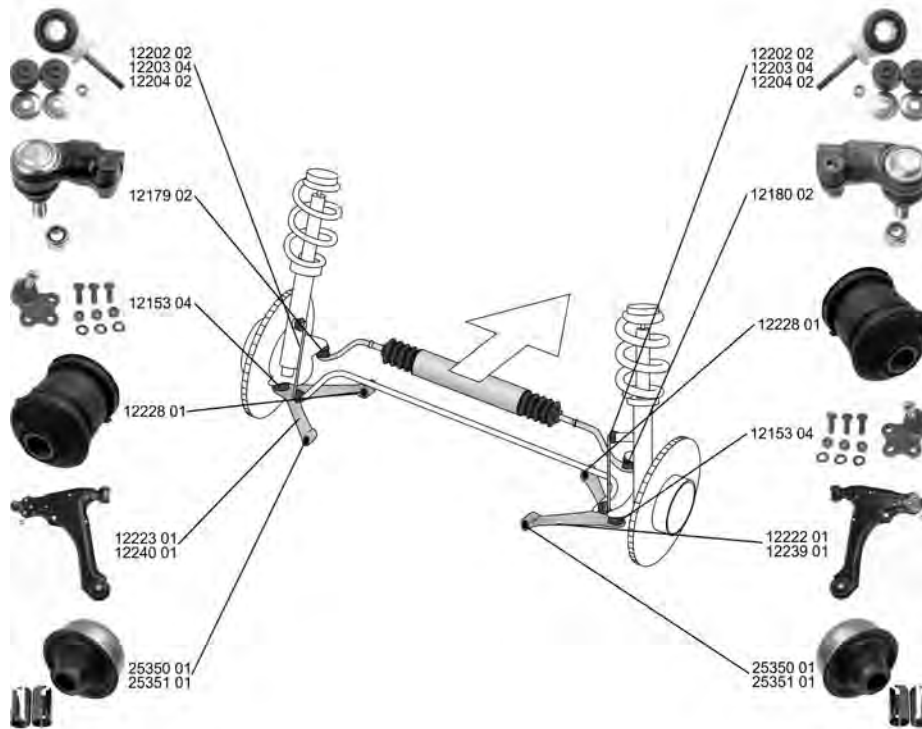

OPEL

ASTRA F Cabrio/Convertible (53_B)

03.93 - 03.01

	Schraube, Spureinstellung / Bolt, wheel alignment mit Rechtsgewinde / with right-hand thread Gewindemaß / Thread Size: M16x2 ALL TYPES	(25) (217) (62)		14643 01 3 22 577 90373523
	Spurstangenkopf / Tie Rod End mit Zubehör / with accessories mit Rechtsgewinde / with right-hand thread Aussengewinde [mm] / Outer Thread [mm]: M12x1,5 Innengewinde [mm] / Inner Thread [mm]: M16x2 ALL TYPES	(27) (220) (217) (40) (75)		12179 02 3 24 055 90369704
	Spurstangenkopf / Tie Rod End mit Zubehör / with accessories mit Linksgewinde / with left-hand thread Aussengewinde [mm] / Outer Thread [mm]: M12x1,5 Innengewinde [mm] / Inner Thread [mm]: M16x2 ALL TYPES	(27) (220) (215) (40) (75)		12180 02 3 24 056 90369705
	Faltenbalg, Lenkung / Bellow, steering Innendurchmesser 1 [mm] / Inner Diameter 1 [mm]: 53 Innendurchmesser 2 [mm] / Inner Diameter 2 [mm]: 58 ALL TYPES	(7) (71) (72)		30148 01 9 02 829 90372611
	Faltenbalg, Lenkung / Bellow, steering für Lenkgetriebe-ID / for steering gear ID: ZF Innendurchmesser 1 [mm] / Inner Diameter 1 [mm]: 44 Innendurchmesser 2 [mm] / Inner Diameter 2 [mm]: 55 ALL TYPES	(7) (178) (71) (72)		30160 01 16 09 076 90442111