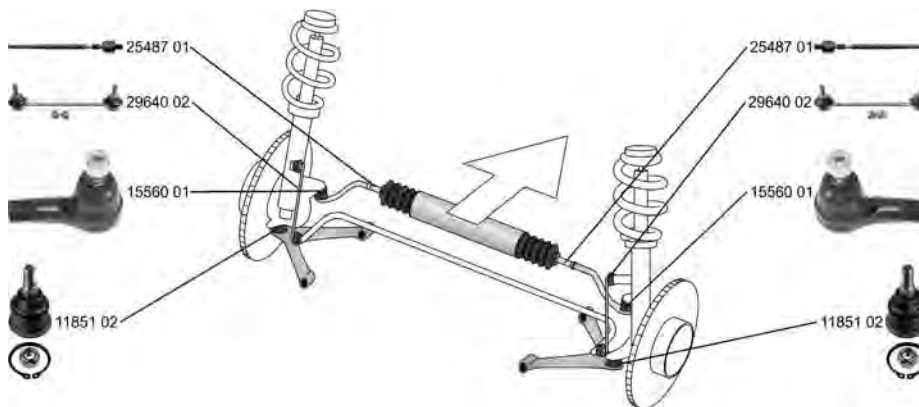

MITSUBISHI

CARISMA (DA_)

07.95 - 06.06

	Lenker, Radaufhängung / Track Control Arm Längslenker / Trailing Arm	(14) (93)		37095 01 MR 130479 	
	1.6 (DA1A), 66 kW 07.95 - 06.06 1.8 (DA2A) 07.95 - 06.06 1.8 16V (DA2A) 07.95 - 06.06 1.9 TD (DA4A) 10.96 - 09.00 1.6 (DA1A), 70 kW 12.98 - 06.06 1.6 (DA1A), 73 kW 05.97 - 06.06 1.6 (DA1A), 76 kW 09.00 - 06.06 1.8 GDI (DA2A) 10.00 - 06.06 1.8 16V GDI (DA2A) 09.97 - 06.06 1.9 DI-D (DA5A) 09.00 - 06.06 1.9 DI-D 09.00 - 06.06		05.1997->		
	Lenker, Radaufhängung / Track Control Arm Längslenker / Trailing Arm	(14) (93)		37096 01 MR 130480 	
	1.6 (DA1A), 66 kW 07.95 - 06.06 1.8 (DA2A) 07.95 - 06.06 1.8 16V (DA2A) 07.95 - 06.06 1.9 TD (DA4A) 10.96 - 09.00 1.6 (DA1A), 70 kW 12.98 - 06.06 1.6 (DA1A), 73 kW 05.97 - 06.06 1.6 (DA1A), 76 kW 09.00 - 06.06 1.8 GDI (DA2A) 10.00 - 06.06 1.8 16V GDI (DA2A) 09.97 - 06.06 1.9 DI-D (DA5A) 09.00 - 06.06 1.9 DI-D 09.00 - 06.06		05.1997->		
	Stange/Strebe, Stabilisator / Rod/Strut, stabiliser Pendelstange / Suspension Rod	(30) (97)		31212 02 M884359 	
	1.6 (DA1A), 66 kW 07.95 - 06.06 1.6 (DA1A), 70 kW 12.98 - 06.06 1.6 (DA1A), 73 kW 05.97 - 06.06 1.8 (DA2A) 07.95 - 06.06 1.8 16V GDI (DA2A) 09.97 - 06.06 1.8 16V (DA2A) 07.95 - 06.06 1.9 TD (DA4A) 10.96 - 09.00 1.6 (DA1A), 76 kW 09.00 - 06.06 1.8 GDI (DA2A) 10.00 - 06.06 1.9 DI-D (DA5A) 09.00 - 06.06 1.9 DI-D 09.00 - 06.06		03.1999->		

CARISMA Stufenheck/Saloon (DA_)

09.96 - 06.06

	Spurstangenkopf / Tie Rod End mit Rechtsgewinde / with right-hand thread Innengewinde [mm] / Inner Thread [mm]: M12x1,25 Gewindemaß 2 / Thread Measurement 2: M10x1,25	(27) (217) (75) (64)		15560 01 MB 241982 	
	ALL TYPES				
	Axialgelenk, Spurstange / Tie Rod Axle Joint	(5)		25487 01 MR 244 901 	
	1.6 (DA1A), 66 kW 09.96 - 06.06 1.6 (DA1A), 73 kW 05.97 - 06.06 1.8 (DA2A) 09.96 - 06.06 1.8 16V GDI (DA2A) 09.97 - 06.06 1.9 TD (DA4A) 10.96 - 09.00		->02.1999