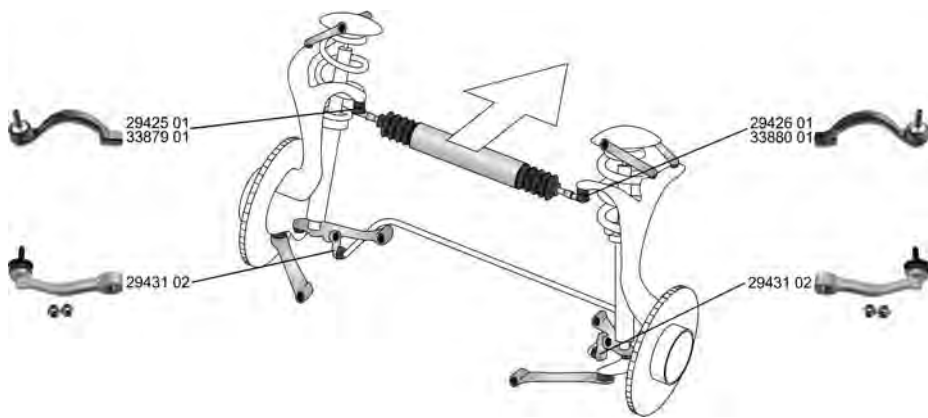

JAGUAR

XK Cabriolet/Convertible (_J43_) 03.06 -

	Lagerung, Radlagergehäuse Bearing, wheel bearing housing Querlenker / Control Arm Bohrung-Ø [mm] / Bore Ø [mm]: 14 ALL TYPES	(11) (98) (43)	35353 01 C2C 36866
	Lenker, Radaufhängung / Track Control Arm Querlenker / Control Arm ALL TYPES	(14) (98)	30633 01 C2P 13877
	Lagerung, Lenker / Control Arm-/Trailing Arm Bush ALL TYPES ausser/except for : 5.0 XKR-S, 405 kW 01.11 - 5.0 XKR-S, 410 kW 09.11 - ALL TYPES	(9)	37704 01
	Stange/Strebe, Stabilisator / Rod/Strut, stabiliser Pendelstange / Suspension Rod ALL TYPES	(30) (97)	29427 01 C2C 18572
	Stange/Strebe, Stabilisator / Rod/Strut, stabiliser Pendelstange / Suspension Rod ALL TYPES	(30) (97)	29428 01 C2C 18571

XK Coupe (_J43_) 03.06 -

	Spurstangenkopf / Tie Rod End Innengewinde [mm] / Inner Thread [mm]: M14x1,5 Gewindemaß / Thread Size: M12x1,75	(27) (75) (62)	29425 01 C2C 35783
	5.0 XKR-S 01.11 - . 5.0 XKR-S, 410 kW 09.11 - 12.12 3.5 07.07 - 4.2 09.07 - 12.09 4.2 XK8 03.06 - 4.2 XK 02.08 - 4.2 XKR, 291 kW 03.06 - 4.2 XKR, 306 kW 03.06 - 4.2 XKR, 313 kW 08.06 - 5.0 V8, 218 kW 09.09 - 12.12 5.0 V8, 283 kW 01.09 - 5.0 V8, 287 kW 09.13 - 5.0 XKR, 375 kW 01.09 - 5.0 XKR, 380 kW 09.13 - 5.0 XKR 09.10 - .	->Chass. B49275 ->Chass. B32752