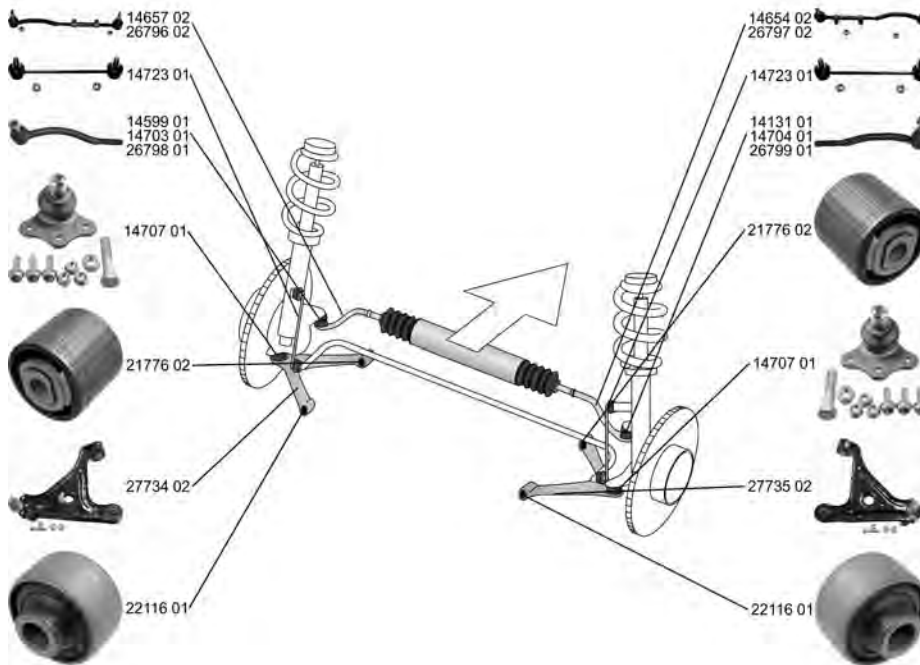

OPEL

MOVANO B Pritsche, Fahrgestell / Flatbed, Chassis **05.10 -**

Stange/Strebe, Stabilisator / Rod/Strut, stabiliser Pendelstange / Suspension Rod Gewindemaß / Thread Size: M10x1,5	(30) (97) (62)				35433 01 44 20 954 93168675
2.3 CDTI [RWD] 05.10 - . 2.3 CDTI [RWD], 92 kW 05.10 - 2.3 CDTI [RWD], 100 kW 05.14 - 2.3 CDTI [RWD], 107 kW 05.10 - 2.3 CDTI [RWD], 110 kW 01.13 - 2.3 CDTI [RWD], 120 kW 05.14 -			mit Doppelbereifung / with dual tyres	(210)	

OMEGA B (25_, 26_, 27_) 03.94 - 07.03

Spurstange / Rod Assembly ALL TYPES	(26)				14652 01 3 22 166 90510647
		[LHD] ->Chass. X 1 999999			
Spurstange / Rod Assembly ALL TYPES	(26)				14654 02 3 22 195 93169262
		->Chass. X1999999			
Spurstange / Rod Assembly Konusmaß [mm] / Cone Size [mm]: 15 ALL TYPES	(26) (76)				14657 02 3 22 194 93169261
		->Chass. X1999999			
Spurstange / Rod Assembly ALL TYPES	(26)				16050 01 3 22 167 90510648
		[RHD] ->Chass. X 1 999999