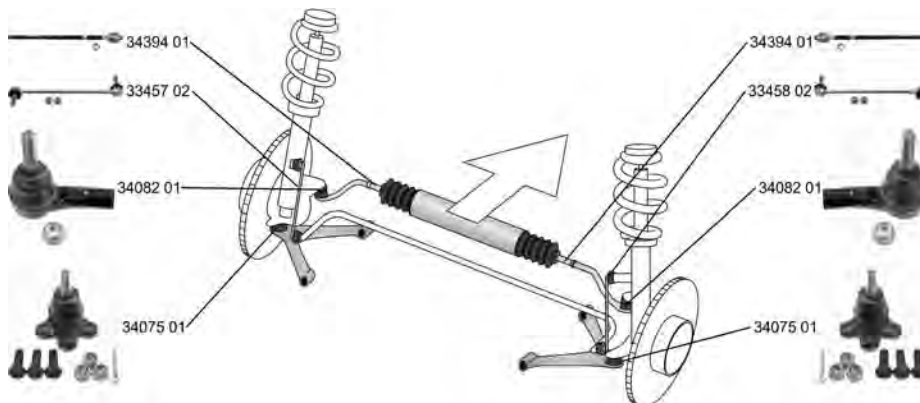

OPEL

AMPERA 11.11 -

	Stange/Strebe, Stabilisator / Rod/Strut, stabiliser Pendelstange / Suspension Rod Gewindemaß / Thread Size: M12x1,75	(30) (97) (62)	↔	35367 01 3 50 611 90498745	
	ALL TYPES				

ANTARA 05.06 -

	Spurstangenkopf / Tie Rod End hängend / Suspended Gewindemaß / Thread Size: M12x1,5 Aussengewinde [mm] / Outer Thread [mm]: M14x1,5	(27) (202) (62) (40)	↔	34082 01 48 03 429 96626667	
	ALL TYPES		->Chass. 80999999 ->Chass. A3999999 ->Chass. AB999999		
	Axialgelenk, Spurstange / Tie Rod Axle Joint Aussengewinde [mm] / Outer Thread [mm]: M14x1,5 Gewindemaß / Thread Size: M16x1,5	(5) (40) (62)	↔	34394 01 48 03 429 96626667	
	ALL TYPES		->Chass. 80999999 ->Chass. A3999999 ->Chass. AB999999		
	Faltenbalg, Lenkung / Bellow, steering Innendurchmesser 1 [mm] / Inner Diameter 1 [mm]: 13 Innendurchmesser 2 [mm] / Inner Diameter 2 [mm]: 53	(7) (71) (72)	↔	33970 01 48 03 246 93743434	
	ALL TYPES		->Chass. 80999999 ->Chass. A3999999 ->Chass. AB999999		
	Trag-/Führungsgelenk / Ball Joint Gewindemaß / Thread Size: M12x1,75	(31) (62)	↔	34075 01 96852964	
	ALL TYPES		->Chass. 80999999 ->Chass. A3999999 ->Chass. AB999999		
	Stange/Strebe, Stabilisator / Rod/Strut, stabiliser Pendelstange / Suspension Rod Aussengewinde [mm] / Outer Thread [mm]: M12x1,75	(30) (97) (40)	↔	33457 02 48 19 611 95488870	
	ALL TYPES				
	Stange/Strebe, Stabilisator / Rod/Strut, stabiliser Pendelstange / Suspension Rod Aussengewinde [mm] / Outer Thread [mm]: M12x1,75	(30) (97) (40)	↔	33458 02 48 19 612 95488871	
	ALL TYPES		->Chass. 80999999