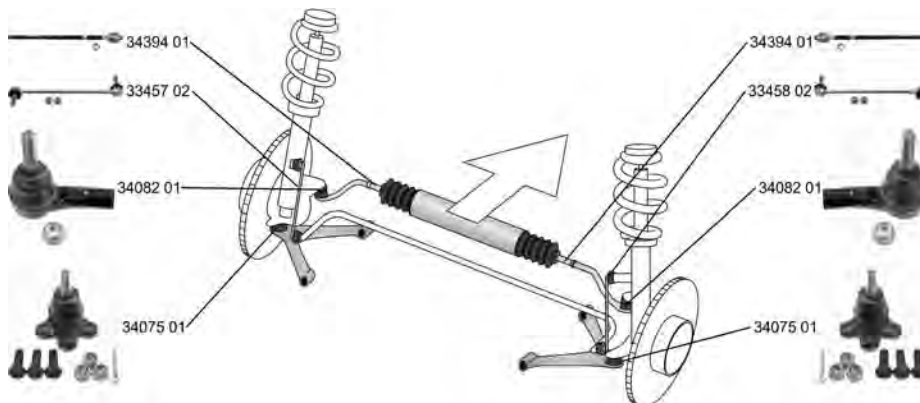

VAUXHALL

AMPERA 03.12 -

	Stange/Strebe, Stabilisator / Rod/Strut, stabiliser Pendelstange / Suspension Rod Gewindemaß / Thread Size: M12x1,75	(30) (97) (62)	↔	35367 01 3 50 611 90498745
	ALL TYPES			

ANTARA (J26, H26) 08.06 -

	Spurstangenkopf / Tie Rod End hängend / Suspended Gewindemaß / Thread Size: M12x1,5 Aussengewinde [mm] / Outer Thread [mm]: M14x1,5	(27) (202) (62) (40)	↔	34082 01 48 03 429 96626667
	ALL TYPES		->Chass. 80999999 ->Chass. A3999999 ->Chass. AB999999	
	Axialgelenk, Spurstange / Tie Rod Axle Joint Aussengewinde [mm] / Outer Thread [mm]: M14x1,5 Gewindemaß / Thread Size: M16x1,5	(5) (40) (62)	↔	34394 01 48 03 429 96626667
	ALL TYPES		->Chass. 80999999 ->Chass. A3999999 ->Chass. AB999999	
	Faltenbalg, Lenkung / Bellow, steering Innendurchmesser 1 [mm] / Inner Diameter 1 [mm]: 13 Innendurchmesser 2 [mm] / Inner Diameter 2 [mm]: 53	(7) (71) (72)	↔	33970 01 48 03 246 93743434
	ALL TYPES		->Chass. 80999999 ->Chass. A3999999 ->Chass. AB999999	
	Trag-/Führungsgelenk / Ball Joint Gewindemaß / Thread Size: M12x1,75	(31) (62)	↔	34075 01 96852964
	ALL TYPES		->Chass. 80999999 ->Chass. A3999999 ->Chass. AB999999	
	Stange/Strebe, Stabilisator / Rod/Strut, stabiliser Pendelstange / Suspension Rod Aussengewinde [mm] / Outer Thread [mm]: M12x1,75	(30) (97) (40)	↶	33457 02 48 19 611 95488870
	ALL TYPES			
	Stange/Strebe, Stabilisator / Rod/Strut, stabiliser Pendelstange / Suspension Rod Aussengewinde [mm] / Outer Thread [mm]: M12x1,75	(30) (97) (40)	↷	33458 02 48 19 612 95488871
	ALL TYPES		->Chass. 80999999