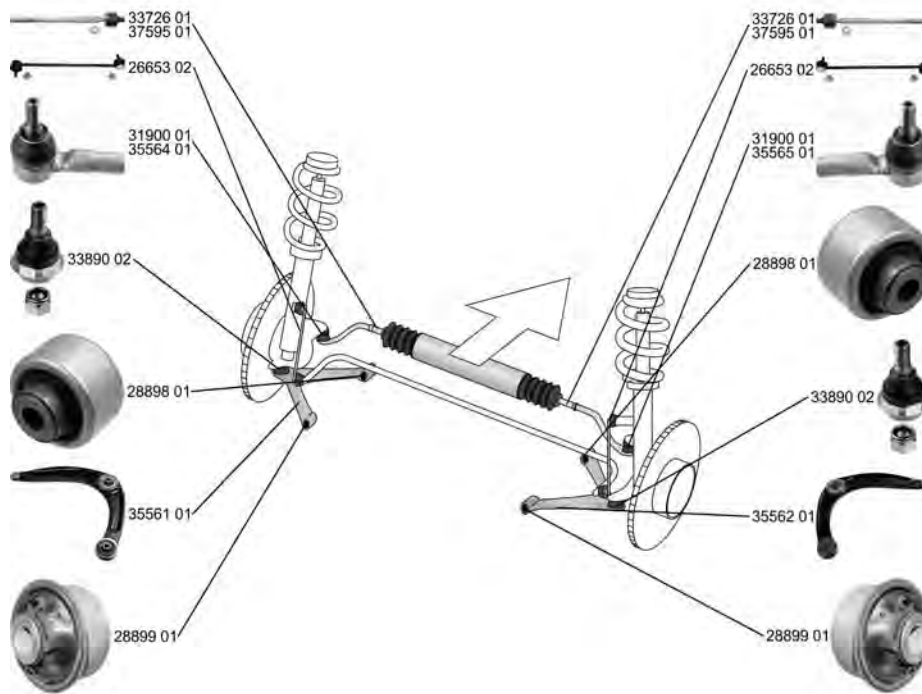

CITROËN

C4 II (B7) 11.09 -

	Spurstangenkopf / Tie Rod End	(27)		31900 01	3817 73
	Konusmaß [mm] / Cone Size [mm]: 18 Gewindemaß / Thread Size: M14x1,5	(76) (62)			
	1.6 THP 155	11.09 -			
	2.0 HDi 150	11.09 -	Reifenabmessung / Tyre Size:19"	(100)	
	Spurstangenkopf / Tie Rod End	(27)		35564 01	3817 89
	ALL TYPES ausser/except for : 1.6 THP 155	11.09 -			
	Spurstangenkopf / Tie Rod End	(27)		35565 01	3817 88
	ALL TYPES ausser/except for : 1.6 THP 155	11.09 -			
	Axialgelenk, Spurstange / Tie Rod Axle Joint	(5)		33726 01	
	Gewindemaß / Thread Size: M14x1,5	(62)			
	ALL TYPES ausser/except for : 1.6 THP 155	11.09 -			
	Axialgelenk, Spurstange / Tie Rod Axle Joint	(5)		37595 01	3812 F8
	Gewindemaß 1 / Thread Measurement 1: M14 x 1,5 Gewindemaß 2 / Thread Measurement 2: M14 x 1,5	(63) (64)			
	1.6 THP 155	11.09 -			
	2.0 HDi 150	11.09 -	Reifenabmessung / Tyre Size:19"	(100)	
	Faltenbalg, Lenkung / Bellow, steering	(7)		30209 01	4066 73
	Innendurchmesser 1 [mm] / Inner Diameter 1 [mm]: 17 Innendurchmesser 2 [mm] / Inner Diameter 2 [mm]: 60	(71) (72)			4066 82
	ALL TYPES