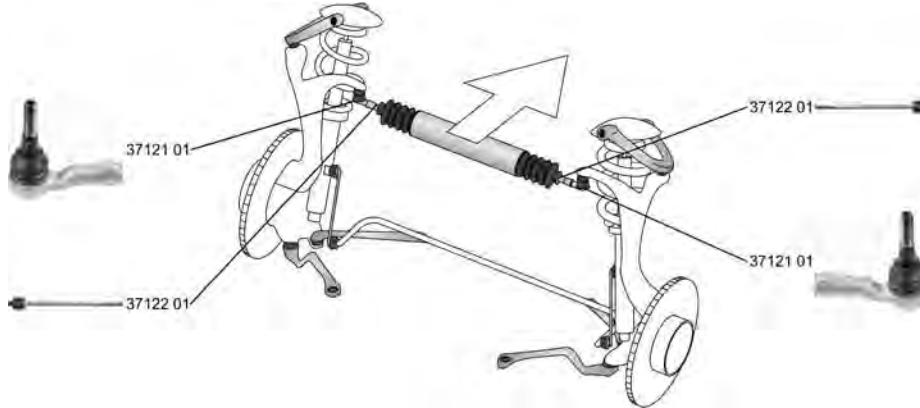

LAND ROVER

RANGE ROVER EVOQUE (LV) 06.11 -

	Stange/Strebe, Stabilisator / Rod/Strut, stabiliser Gewindemaß / Thread Size: M10x1.5 Rohr-Ø [mm] / Pipe Ø [mm]: 9 Koppelstange / Coupling Rod ALL TYPES	(30) (62) (101) (78)	37148 01 LR002876

RANGE ROVER IV (LG) 08.12 -

	Spurstangenkopf / Tie Rod End ALL TYPES	(27)	37121 01 LR033534
	Axialgelenk, Spurstange / Tie Rod Axle Joint ALL TYPES	(5)	37122 01 LR033529