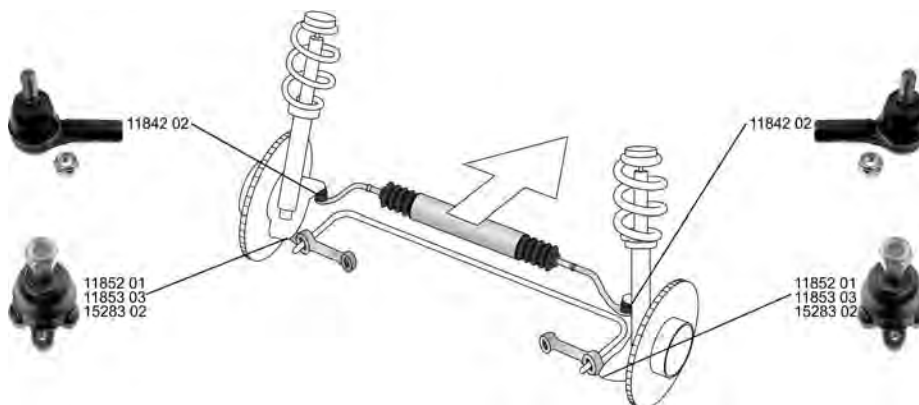

MITSUBISHI

L 300 Bus (P0_W, P1_W, P2_W) 11.86 -

	Spurstangenkopf / Tie Rod End mit Rechtsgewinde / with right-hand thread Innengewinde [mm] / Inner Thread [mm]: M14x1,5	(27) (217) (75)		11842 02 MB 864164
	1.6 (P02V, P12V) 11.86 - 2.0 (P13V, P03W, P13T) 11.86 - 2.0 4WD (P13V, P23V, P23W, P03V, P13T) 12.86 - 2.0 (P13T, P03W, P03V, P13V) 11.86 - 2.0 4WD (P13V, P23W, P03V, P13T) 11.86 - 2.0 4WD (P13V, P03W, P03V, P13T) 06.94 - 05.03 2.0 i (P13V, P00W, P03V, P03W, P13T) 07.96 - 2.4 4WD (P24W, P24V), 80 kW 11.86 - 12.90 2.4 4WD (P24W, P24V), 82 kW 11.90 - 2.4 (P04W, P14V, P04V) 11.90 - 2.5 D (P25V, P05W, P05V, P15V, P15T) 11.86 - 2.5 TD 4WD (P25W, P25V) 11.88 -			
	Trag-/Führungsgelenk / Ball Joint	(31)		11852 01 MB 527350
	1.6 (P02V, P12V) 11.86 - 2.0 (P13V, P03W, P13T) 11.86 - 2.0 4WD (P13V, P23V, P23W, P03V, P13T) 12.86 - 2.0 (P13T, P03W, P03V, P13V) 11.86 - 2.0 4WD (P13V, P23W, P03V, P13T) 11.86 - 2.0 i (P13V, P00W, P03V, P03W, P13T) 07.96 - 2.4 4WD (P24W, P24V), 80 kW 11.86 - 12.90 2.4 4WD (P24W, P24V), 82 kW 11.90 - 2.4 (P04W, P14V, P04V) 11.90 - 2.5 D (P25V, P05W, P05V, P15V, P15T) 11.86 - 2.5 TD 4WD (P25W, P25V) 11.88 -			
	Trag-/Führungsgelenk / Ball Joint	(31)		11853 03 MB 527383-01
	1.6 (P02V, P12V) 11.86 - 2.0 (P13V, P03W, P13T) 11.86 - 2.0 4WD (P13V, P23V, P23W, P03V, P13T) 12.86 - 2.0 (P13T, P03W, P03V, P13V) 11.86 - 2.0 4WD (P13V, P23W, P03V, P13T) 11.86 - 2.4 4WD (P24W, P24V), 80 kW 11.86 - 12.90 2.4 4WD (P24W, P24V), 82 kW 11.90 - 2.4 (P04W, P14V, P04V) 11.90 - 2.5 D (P25V, P05W, P05V, P15V, P15T) 11.86 - 2.5 TD 4WD (P25W, P25V) 11.88 -			
	Trag-/Führungsgelenk / Ball Joint	(31)		15283 02 MB 527352
	2.0 4WD (P13V, P23V, P23W, P03V, P13T) 12.86 - 2.0 4WD (P13V, P23W, P03V, P13T) 11.86 - 2.0 4WD (P13V, P03W, P03V, P13T) 06.94 - 05.03 2.4 4WD (P24W, P24V), 80 kW 11.86 - 12.90 2.4 4WD (P24W, P24V), 82 kW 11.90 - 2.5 TD 4WD (P25W, P25V) 11.88 -