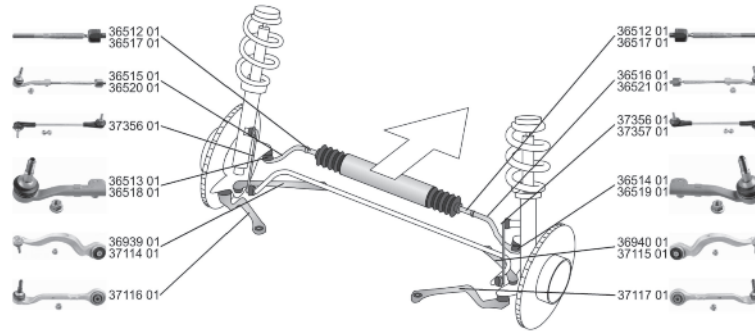

- A Length
- E Thread size

Wheel joint

- B Ø Cone

Catalog structure

LEMFÖRDER

BMW

3 Touring/Estate (F31)

10.11 -