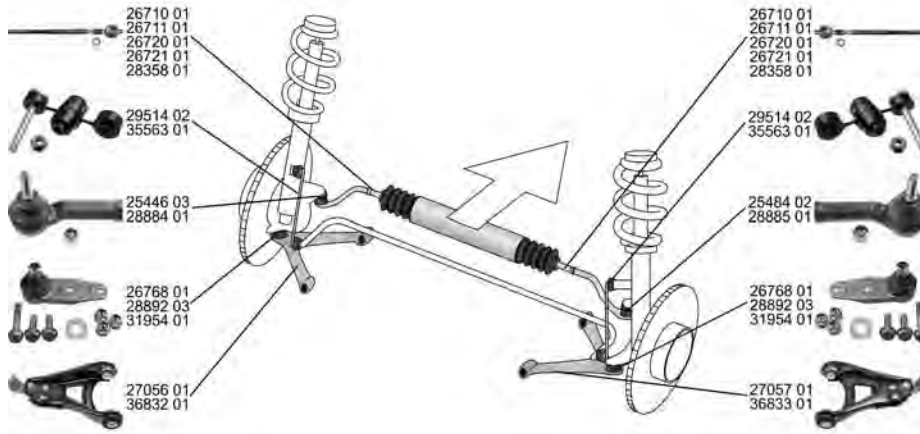

RENAULT

CLIO II (BB0/1/2 , CB0/1/2)

09.98 -

	Spurstangenkopf / Tie Rod End mit Zubehör / with accessories Konusmaß [mm] / Cone Size [mm]: 14,6 Gewindemaß / Thread Size: M10x1,25 Innengewinde [mm] / Inner Thread [mm]: M14x1,5 <table border="1"> <tbody> <tr> <td>2.0</td> <td>09.01 - 12.05</td> <td rowspan="10">12.1999-></td> </tr> <tr> <td>1.2 (BB0A, BB0F, BB10, BB1K, BB28, BB2D, BB2H, CB0A...)</td> <td>09.98 -</td> </tr> <tr> <td>1.4 (B/CB0C)</td> <td>09.98 - 05.05</td> </tr> <tr> <td>1.6 (B/CB0D)</td> <td>09.98 - 05.05</td> </tr> <tr> <td>1.6 16V (BB01, BB0H, BB0T, BB14, BB1D, BB1R, BB2KL...)</td> <td>09.98 -</td> </tr> <tr> <td>1.9 D (B/CB0E)</td> <td>09.98 - 05.05</td> </tr> <tr> <td>1.2 16V (BB05, BB0W, BB11, BB27, BB2T, BB2U, BB2V, CB05...)</td> <td>06.01 -</td> </tr> <tr> <td>1.2</td> <td>06.01 - 10.03</td> </tr> <tr> <td>1.4 16V (B/CB0P)</td> <td>08.00 -</td> </tr> <tr> <td>2.0 16V Sport (CB0M)</td> <td>02.00 -</td> </tr> <tr> <td>3.0 V6 Sport (CB1A)</td> <td>11.00 - 12.02</td> </tr> <tr> <td>3.0 V6 Sport (CB1H, CB1U, CB2S)</td> <td>12.02 -</td> </tr> <tr> <td>1.5 dCi (B/CB3M)</td> <td>06.05 -</td> </tr> <tr> <td>1.5 dCi (B/CB07)</td> <td>06.01 -</td> </tr> <tr> <td>1.5 dCi (B/C2J)</td> <td>08.04 -</td> </tr> <tr> <td>1.5 dCi (B/CB08)</td> <td>06.01 -</td> </tr> <tr> <td>1.9 D (B/CB0J)</td> <td>02.00 - 05.01</td> </tr> <tr> <td>1.9 dTi (B/CB0U)</td> <td>12.99 - 05.05</td> </tr> </tbody> </table>	(27) (220) (76) (62) (75)	25446 03 77 01 474 492
	Spurstangenkopf / Tie Rod End mit Zubehör / with accessories Konusmaß [mm] / Cone Size [mm]: 14,6 Gewindemaß / Thread Size: M10x1,25 Innengewinde [mm] / Inner Thread [mm]: M14x1,5 <table border="1"> <tbody> <tr> <td>2.0</td> <td>09.01 - 12.05</td> <td rowspan="10">12.1999-></td> </tr> <tr> <td>1.2 (BB0A, BB0F, BB10, BB1K, BB28, BB2D, BB2H, CB0A...)</td> <td>09.98 -</td> </tr> <tr> <td>1.4 (B/CB0C)</td> <td>09.98 - 05.05</td> </tr> <tr> <td>1.6 (B/CB0D)</td> <td>09.98 - 05.05</td> </tr> <tr> <td>1.6 16V (BB01, BB0H, BB0T, BB14, BB1D, BB1R, BB2KL...)</td> <td>09.98 -</td> </tr> <tr> <td>1.9 D (B/CB0E)</td> <td>09.98 - 05.05</td> </tr> <tr> <td>1.2 16V (BB05, BB0W, BB11, BB27, BB2T, BB2U, BB2V, CB05...)</td> <td>06.01 -</td> </tr> <tr> <td>1.2</td> <td>06.01 - 10.03</td> </tr> <tr> <td>1.4 16V (B/CB0L)</td> <td>10.99 - 09.04</td> </tr> <tr> <td>1.4 16V (B/CB0P)</td> <td>08.00 -</td> </tr> <tr> <td>2.0 16V Sport (CB0M)</td> <td>02.00 -</td> </tr> <tr> <td>3.0 V6 Sport (CB1A)</td> <td>11.00 - 12.02</td> </tr> <tr> <td>3.0 V6 Sport (CB1H, CB1U, CB2S)</td> <td>12.02 -</td> </tr> <tr> <td>1.5 dCi (B/CB3M)</td> <td>06.05 -</td> </tr> <tr> <td>1.5 dCi (B/CB07)</td> <td>06.01 -</td> </tr> <tr> <td>1.5 dCi (B/C2J)</td> <td>08.04 -</td> </tr> <tr> <td>1.5 dCi (B/CB08)</td> <td>06.01 -</td> </tr> <tr> <td>1.9 D (B/CB0J)</td> <td>02.00 - 05.01</td> </tr> <tr> <td>1.9 dTi (B/CB0U)</td> <td>12.99 - 05.05</td> </tr> </tbody> </table>	(27) (220) (76) (62) (75)	25484 02 77 01 474 493