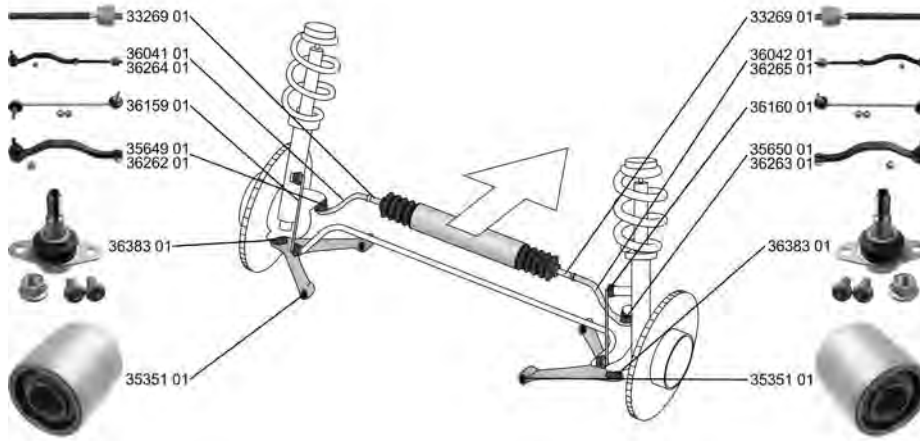

MINI

MINI COUNTRYMAN (R60) 06.10 -

	Spurstange / Rod Assembly Gewindemaß 1 / Thread Measurement 1: M14x1,5 Gewindemaß 2 / Thread Measurement 2: M12x1,5 One 06.10 - Cooper, 85 kW 06.10 - Cooper, 88 kW 09.10 - Cooper, 90 kW 06.10 - Cooper S ALL4, 120 kW 06.10 - Cooper S, 135 kW 06.10 - Cooper S ALL4, 135 kW 06.10 - Cooper S, 147 kW 02.12 - One D 06.10 - Cooper D 06.10 - Cooper D 02.11 - Cooper D ALL4 06.10 - Cooper D ALL4 02.11 - Cooper SD 02.11 - Cooper SD ALL4, 100 kW 02.11 - Cooper SD ALL4, 105 kW 02.11 -	(26) (63) (64)	->01.2012	36041 01 32 10 9 803 321 ▲35649 01 9 803 321 33269 01
	Spurstange / Rod Assembly Gewindemaß 1 / Thread Measurement 1: M14x1,5 Gewindemaß 2 / Thread Measurement 2: M12x1,5 One 06.10 - Cooper, 85 kW 06.10 - Cooper, 88 kW 09.10 - Cooper, 90 kW 06.10 - Cooper S ALL4, 120 kW 06.10 - Cooper S, 135 kW 06.10 - Cooper S ALL4, 135 kW 06.10 - Cooper S, 147 kW 02.12 - One D 06.10 - Cooper D 06.10 - Cooper D 02.11 - Cooper D ALL4 06.10 - Cooper D ALL4 02.11 - Cooper SD 02.11 - Cooper SD ALL4, 100 kW 02.11 - Cooper SD ALL4, 105 kW 02.11 -	(26) (63) (64)	->01.2012	36042 01 32 10 9 803 322 ▲35650 01 9 803 322 33269 01