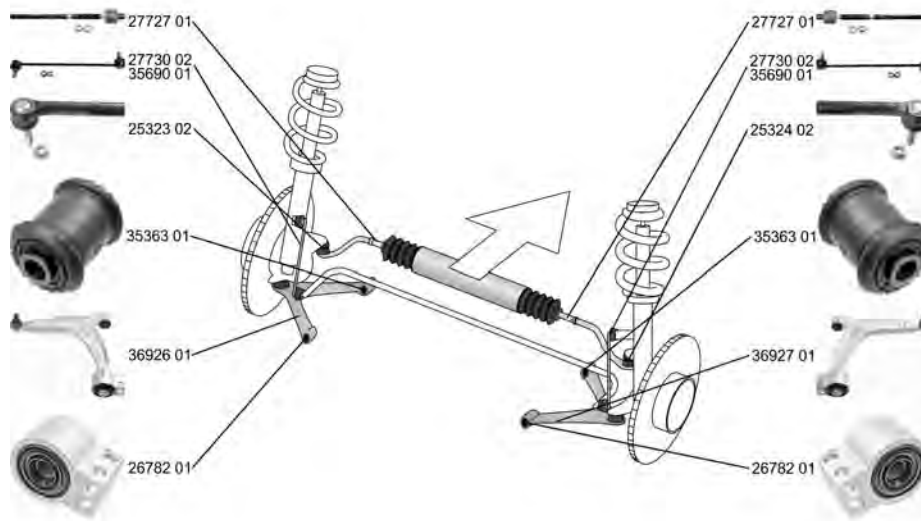

VAUXHALL

SIGNUM

04.02 - 10.08

Spurstangenkopf / Tie Rod End Gewindemaß / Thread Size: M12x1,5 Innengewinde [mm] / Inner Thread [mm]: M14x1,5 mit Zubehör / with accessories ALL TYPES	(27) (62) (75) (220)		25323 02 16 03 227 93172254
Spurstangenkopf / Tie Rod End Gewindemaß / Thread Size: M12x1,5 Innengewinde [mm] / Inner Thread [mm]: M14x1,5 mit Zubehör / with accessories ALL TYPES	(27) (62) (75) (220)		25324 02 16 03 228 93172255
Axialgelenk, Spurstange / Tie Rod Axle Joint Gewindemaß 1 / Thread Measurement 1: M18x1,5 Gewindemaß 2 / Thread Measurement 2: M14x1,5 ALL TYPES	(5) (63) (64)	 Felgenreöße [Zoll] / Rim Size [in]:16 Felgenreöße [Zoll] / Rim Size [in]:17	27727 01 16 09 050 95507450
Faltenbalg, Lenkung / Bellow, steering Innendurchmesser 1 [mm] / Inner Diameter 1 [mm]: 14 Innendurchmesser 2 [mm] / Inner Diameter 2 [mm]: 56 ALL TYPES	(7) (71) (72)		33628 01 16 09 558 93191675
Lenker, Radaufhängung / Track Control Arm Querlenker / Control Arm ALL TYPES	(14) (98)		36926 01 24413015 35363 01 3 52 051 26782 01
Lenker, Radaufhängung / Track Control Arm Querlenker / Control Arm ALL TYPES	(14) (98)		36927 01 24413016 35363 01 3 52 052 26782 01