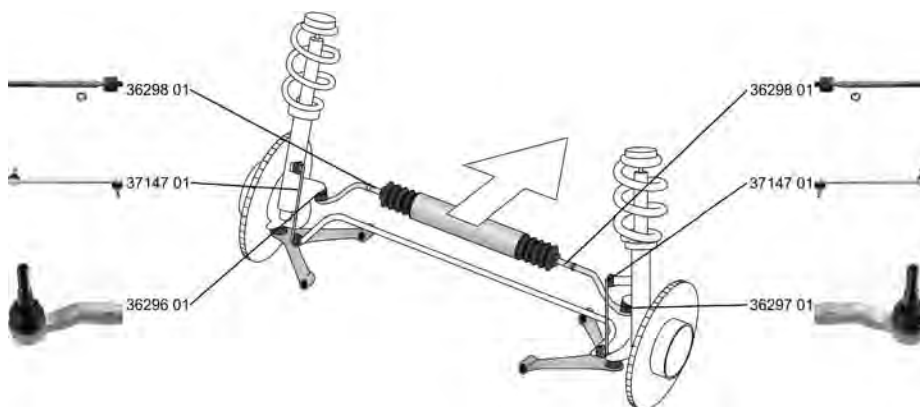

LAND ROVER

RANGE ROVER SPORT (LS) 02.05 -

	Lagerung, Radlagergehäuse Bearing, wheel bearing housing	(11)		28882 01 RBK 500220	
	ALL TYPES				
	Lagerung, Radlagergehäuse Bearing, wheel bearing housing	(11)		34045 01 RHF 500100	
	Aussendurchmesser [mm] / Outer Diameter [mm]: 47,3 Innendurchmesser [mm] / Inner Diameter [mm]: 13,2	(38) (73)			
	ALL TYPES				
	Lagerung, Radlagergehäuse Bearing, wheel bearing housing	(11)		37514 01 LR0 19117	
	ALL TYPES				

RANGE ROVER EVOQUE (LV) 06.11 -

	Spurstangenkopf / Tie Rod End	(27)		36296 01 LR0 27570	
	ALL TYPES				
	Spurstangenkopf / Tie Rod End	(27)		36297 01 LR0 26267	
	ALL TYPES				
	Axialgelenk, Spurstange / Tie Rod Axle Joint	(5)		36298 01 LR0 26271	
	ALL TYPES				
	Stange/Strebe, Stabilisator / Rod/Strut, stabiliser	(30) (62) (101) (78)		37147 01 LR024474	
	Gewindemaß / Thread Size: M10x1.5 Rohr-Ø [mm] / Pipe Ø [mm]: 11 Koppelstange / Coupling Rod				
	ALL TYPES