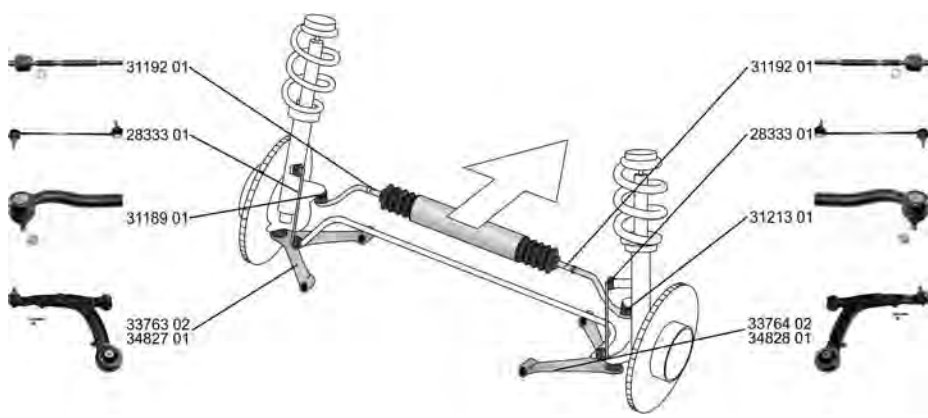

FIAT

PANDA (141A_) 03.80 - 07.04

Faltenbalg, Lenkung / Bellow, steering Innendurchmesser 1 [mm] / Inner Diameter 1 [mm]: 10 Innendurchmesser 2 [mm] / Inner Diameter 2 [mm]: 26 ALL TYPES ausser/except for : 750 (141AI) 01.86 - 01.95 0.9 Fire S Allrad 10.80 - 04.86 950 09.82 - 08.83	(7) (71) (72)		30134 01 4371156 	
Lenker, Radaufhängung / Track Control Arm Querlenker / Control Arm ALL TYPES ausser/except for : 0.9 Fire S Allrad 10.80 - 04.86 950 09.82 - 08.83	(14) (98)		20338 03 7601261 	
Trag-/Führungsgelenk / Ball Joint 650 01.82 - 07.04 750 (141AA) 01.86 - 01.95 750 (141AI) 01.86 - 01.95 750 (141AM) KAT 01.95 - 10.03 800 02.81 - 12.85 900, 29 kW 04.92 - 12.96 900, 33 kW 10.80 - 06.94 950 4x4 09.83 - 12.86 1000, 32 kW 01.86 - 04.92 1000 4x4, 32 kW 01.86 - 07.89 1000 i.e. KAT 10.87 - 08.98 1000, 37 kW 01.85 - 12.92 1000 4x4, 37 kW 01.86 - 12.92 1100, 37 kW 05.91 - 12.99 1100, 40 kW 02.95 - 09.03 1100 Trekking 4x4 10.91 - 07.04 1100 4x4 02.95 - 07.04 1300 D 04.86 - 12.92 1000 4x4, 33 kW 05.86 - 12.94	(31)		11631 02 4358537 4402649 	

PANDA (169) 09.03 -

Spurstangenkopf / Tie Rod End Gewindemaß / Thread Size: M12x1,5 Aussengewinde [mm] / Outer Thread [mm]: M10x1,25 ALL TYPES	(27) (62) (40)		31189 01 77362507
Spurstangenkopf / Tie Rod End Gewindemaß / Thread Size: M12x1,5 Aussengewinde [mm] / Outer Thread [mm]: M10x1,25 ALL TYPES ausser/except for : 1.2 Bi-Power / Natural Power 01.07 -	(27) (62) (40)		31213 01 77362508
Axialgelenk, Spurstange / Tie Rod Axle Joint ALL TYPES	(5)		31192 01 77362506