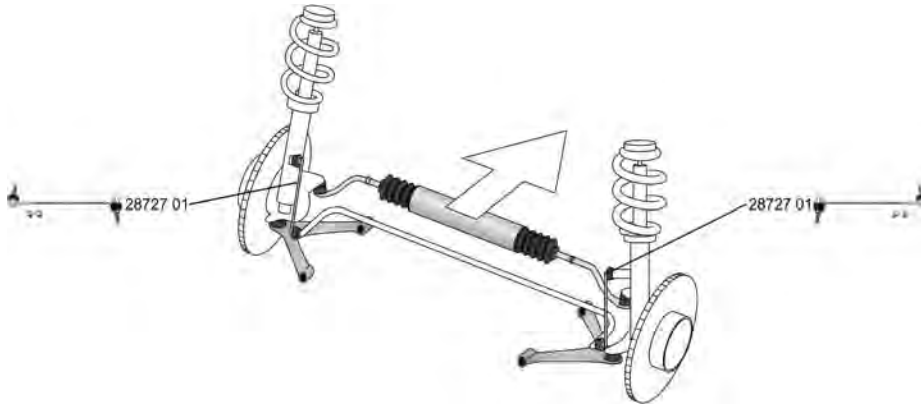

CHRYSLER

VOYAGER III (GS)

01.95 - 03.01

	Stange/Strebe, Stabilisator / Rod/Strut, stabiliser	(30)		28727 01	4743669AA
	Pendelstange / Suspension Rod	(97)			
	2.0 i	01.95 - 03.01			
	2.4 i	01.95 - 03.01			
	2.4 AWD	02.97 - 03.01			
	3.0	01.95 - 03.01			
	3.3 i, 116 kW	01.95 - 03.01			
	3.8 i AWD, 122 kW	01.95 - 03.01			
3.8 i AWD, 131 kW	01.95 - 03.01				
2.5 TD	01.95 - 03.01				
2.5 TDCi AWD	10.95 - 03.01				

VOYAGER IV (RG, RS)

09.99 - 12.08