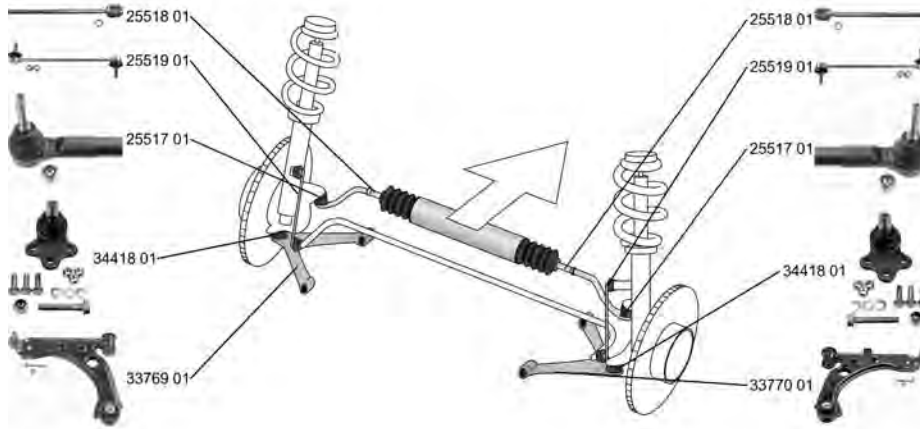

LANCIA

DELTA III (844)

08.08 -

	Spurstangenkopf / Tie Rod End Innengewinde [mm] / Inner Thread [mm]: M12x1,5 mit Zubehör / with accessories ALL TYPES ausser/except for : 1.4 Bifuel 07.11 - 2.0 D Multijet, 120 kW 09.08 -	(27) (75) (220)	25517 01 9949218
	Axialgelenk, Spurstange / Tie Rod Axle Joint ALL TYPES ausser/except for : 1.4 Bifuel 07.11 - 2.0 D Multijet, 120 kW 09.08 -	(5)	25518 01
	Faltenbalg, Lenkung / Bellow, steering Innendurchmesser 1 [mm] / Inner Diameter 1 [mm]: 12 Innendurchmesser 2 [mm] / Inner Diameter 2 [mm]: 56 ALL TYPES ausser/except for : 1.4 Bifuel 07.11 - 2.0 D Multijet, 120 kW 09.08 -	(7) (71) (72)	33965 01 77364341
	Faltenbalg, Lenkung / Bellow, steering ALL TYPES ausser/except for : 1.4 Bifuel 07.11 -	(7)	37602 01 77362382
	Lenker, Radaufhängung / Track Control Arm Querlenker / Control Arm ALL TYPES ausser/except for : 1.4 Bifuel 07.11 - 2.0 D Multijet, 120 kW 09.08 -	(14) (98)	33769 01 51827736
	Lenker, Radaufhängung / Track Control Arm Querlenker / Control Arm ALL TYPES ausser/except for : 1.4 Bifuel 07.11 - 2.0 D Multijet, 120 kW 09.08 -	(14) (98) für Fahrzeuge mit Xenon-Licht / for vehicles with Xenon light (143) für Fahrzeuge ohne Xenon-Licht / for vehicles without Xenon light (169)	33770 01 51827737 51827738
	Trag-/Führungsgelenk / Ball Joint ALL TYPES ausser/except for : 1.4 Bifuel 07.11 - 2.0 D Multijet, 120 kW 09.08 -	(31)	34418 01 50705463
	Stange/Strebe, Stabilisator / Rod/Strut, stabiliser Pendelstange / Suspension Rod ALL TYPES ausser/except for : 1.4 Bifuel 07.11 - 2.0 D Multijet, 120 kW 09.08 -	(30) (97)	25519 01 51801136