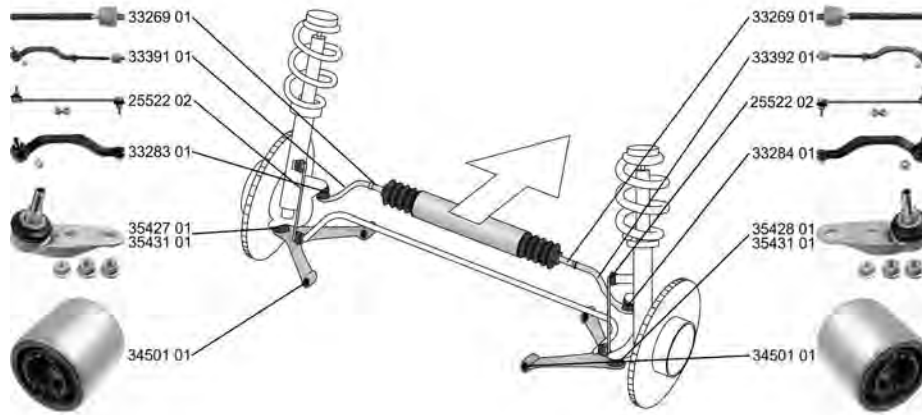

MINI

MINI CLUBMAN (R55)

10.07 -

	Spurstange / Rod Assembly Aussengewinde [mm] / Outer Thread [mm]: M12x1,5 Gewindemaß / Thread Size: M14x1,5 ALL TYPES	(26) (40) (62)	↻	33391 01 32 10 6 778 547 ▲33283 01 6 778 547 33269 01
	Spurstange / Rod Assembly Aussengewinde [mm] / Outer Thread [mm]: M12x1,5 Gewindemaß / Thread Size: M14x1,5 ALL TYPES	(26) (40) (62)	↻	33392 01 32 10 6 778 548 ▲33284 01 6 778 548 33269 01
	Spurstangenkopf / Tie Rod End Aussengewinde [mm] / Outer Thread [mm]: M12x1,5 Innengewinde [mm] / Inner Thread [mm]: M14x1,5 mit Rechtsgewinde / with right-hand thread ALL TYPES	(27) (40) (75) (217)	↻	33283 01 32 10 6 778 437 6 778 437
	Spurstangenkopf / Tie Rod End Aussengewinde [mm] / Outer Thread [mm]: M12x1,5 Innengewinde [mm] / Inner Thread [mm]: M14x1,5 mit Rechtsgewinde / with right-hand thread ALL TYPES	(27) (40) (75) (217)	↻	33284 01 32 10 6 778 438 6 778 438
	Axialgelenk, Spurstange / Tie Rod Axle Joint Gewindemaß 1 / Thread Measurement 1: M14x1,5 Gewindemaß 2 / Thread Measurement 2: M14x1,5 ALL TYPES	(5) (63) (64)	↔	33269 01
	Faltenbalg, Lenkung / Bellow, steering elektrisch / Electric Innendurchmesser 1 [mm] / Inner Diameter 1 [mm]: 14 Innendurchmesser 2 [mm] / Inner Diameter 2 [mm]: 51 ALL TYPES	(7) (116) (71) (72)	↔	34074 01 32 10 6 778 560 6 778 560
	Trag-/Führungsgelenk / Ball Joint Konusmaß [mm] / Cone Size [mm]: 18,9 ALL TYPES	(31) (76)	↙ ↘ ♂	35427 01 31 12 6 772 303 6 772 303
	Trag-/Führungsgelenk / Ball Joint Konusmaß [mm] / Cone Size [mm]: 18,9 ALL TYPES	(31) (76)	↙ ↘ ♂	35428 01 31 12 6 772 304 6 772 304