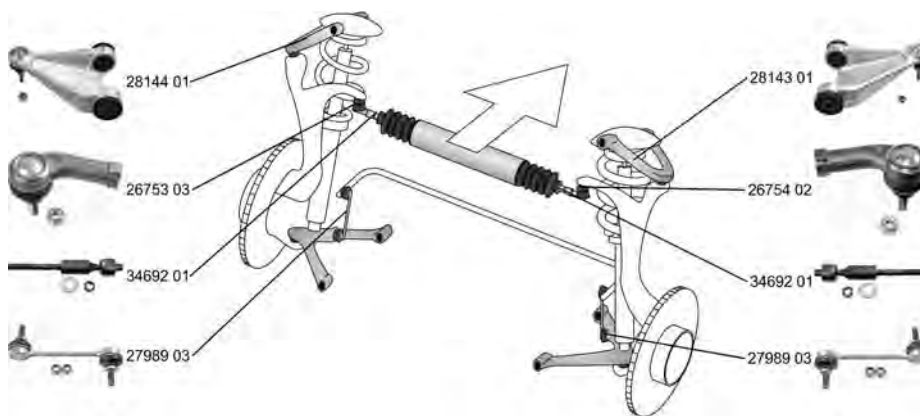

ALFA ROMEO

159 Sportwagon/Estate (939) 03.06 - 11.11

	Stange/Strebe, Stabilisator / Rod/Strut, stabiliser Pendelstange / Suspension Rod Durchmesser [mm] / Diameter [mm]: 8	(30) (97) (53)		30472 01	51795454	
	ALL TYPES					
	Stange/Strebe, Stabilisator / Rod/Strut, stabiliser Pendelstange / Suspension Rod Durchmesser [mm] / Diameter [mm]: 8	(30) (97) (53)		30473 01	51795455	
	ALL TYPES					
	Stange/Strebe, Stabilisator / Rod/Strut, stabiliser Pendelstange / Suspension Rod Durchmesser [mm] / Diameter [mm]: 8	(30) (97) (53)		30474 01	51795705	
	ALL TYPES					
	Stange/Strebe, Stabilisator / Rod/Strut, stabiliser Pendelstange / Suspension Rod Durchmesser [mm] / Diameter [mm]: 8	(30) (97) (53)		30475 01	51795706	
	ALL TYPES					

166 (936) 09.98 - 06.07

	Spurstangenkopf / Tie Rod End ALL TYPES ausser/except for : 2.4 JTD, 120 kW	(27)		26753 03	9947919	
	10.03 - 06.07					
	Spurstangenkopf / Tie Rod End ALL TYPES ausser/except for : 2.4 JTD, 120 kW	(27)		26754 02	9947920	
	10.03 - 06.07					
	Axialgelenk, Spurstange / Tie Rod Axle Joint Aussengewinde [mm] / Outer Thread [mm]: M14x1,5 Gewindemaß / Thread Size: M16x1,5	(5) (40) (62)		34692 01	9948297	
	ALL TYPES ausser/except for : 2.4 JTD, 120 kW	10.03 - 06.07