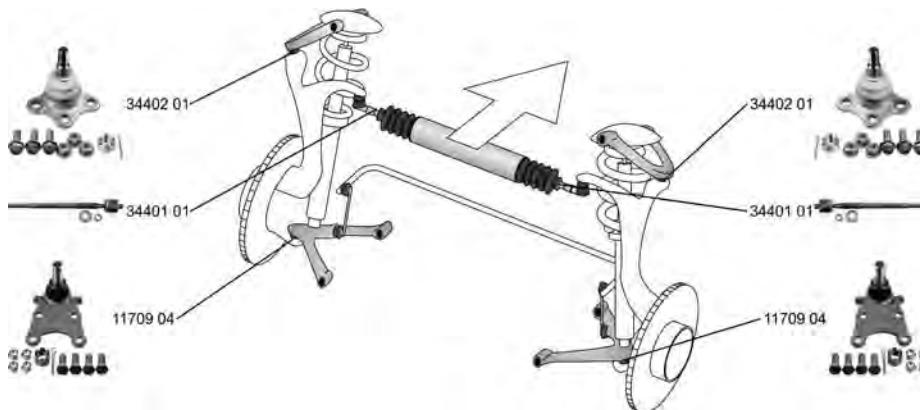

FRONTERA Mk II (B) 10.98 - 10.04

	Axialgelenk, Spurstange / Tie Rod Axle Joint Aussengewinde [mm] / Outer Thread [mm]: M14x1,5 Gewindemaß / Thread Size: M14x1,5 ALL TYPES	(5) (40) (62)		34401 01 9 00 905 97184819
	Faltenbalg, Lenkung / Bellow, steering Innendurchmesser 1 [mm] / Inner Diameter 1 [mm]: 50 Innendurchmesser 2 [mm] / Inner Diameter 2 [mm]: 15 ALL TYPES	(7) (71) (72)		37551 01 9 00 906 97184820
	Trag-/Führungsgelenk / Ball Joint ALL TYPES	(31)		11709 04 3 52 828 94459465
	Trag-/Führungsgelenk / Ball Joint ALL TYPES	(31)		34402 01 3 10 823 94374424