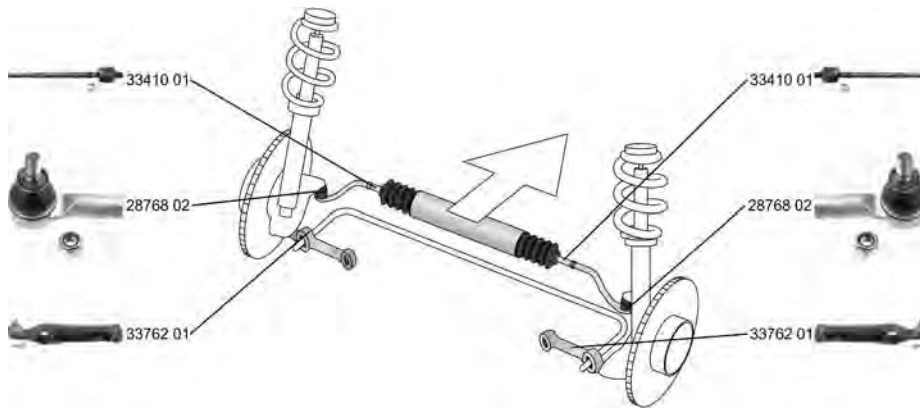

Spurstangenkopf / Tie Rod End Innengewinde [mm] / Inner Thread [mm]: M12x1,25 ALL TYPES	(27) (75)		28768 02 48810-83E02
	Axialgelenk, Spurstange / Tie Rod Axle Joint Aussengewinde [mm] / Outer Thread [mm]: M12x1,25 Gewindemaß / Thread Size: M14x1,5 ALL TYPES	(5) (40) (62)		33410 01 48830-86G00
	Faltenbalg, Lenkung / Bellow, steering Innendurchmesser 1 [mm] / Inner Diameter 1 [mm]: 12 Innendurchmesser 2 [mm] / Inner Diameter 2 [mm]: 42 ALL TYPES	(7) (71) (72)		34932 01 48571-83E00