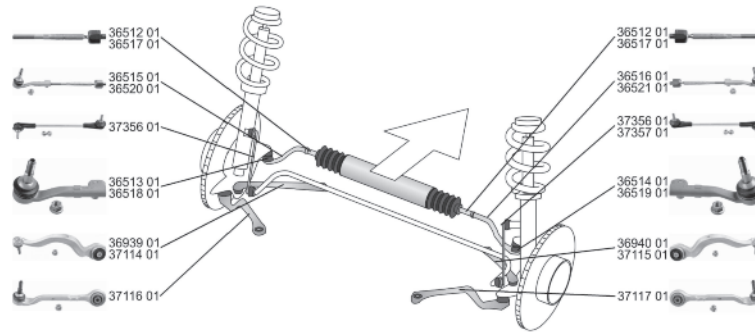

Spurstange / Rod Assembly	(26)		36515 01	32 10 6 792 029
	320 i xDrive	06.12 -		36512 01	6 792 029
	328 i xDrive	06.12 -		▲36513 01	
	335 i xDrive	03.13 -			
	335 i xDrive, 240 kW	01.12 - 07.13			
	335 i xDrive, 250 kW	07.13 -			
	318 d xDrive	01.13 -			
	320 d xDrive, 135 kW	06.12 -			
	320 d xDrive, 147 kW	01.13 -			
	330 d xDrive	06.12 -			
	335 d xDrive	09.13 -			
	Spurstange / Rod Assembly	(29)		36516 01	32 10 6 792 030
	320 i xDrive	06.12 -		36512 01	6 792 030
	328 i xDrive	06.12 -		▲36514 01	
	335 i xDrive	03.13 -			
	335 i xDrive, 240 kW	01.12 - 07.13			
	335 i xDrive, 250 kW	07.13 -			
	318 d xDrive	01.13 -			
	320 d xDrive, 135 kW	06.12 -			
	320 d xDrive, 147 kW	01.13 -			

Build period of the vehicle

Reference to translation

Parts list