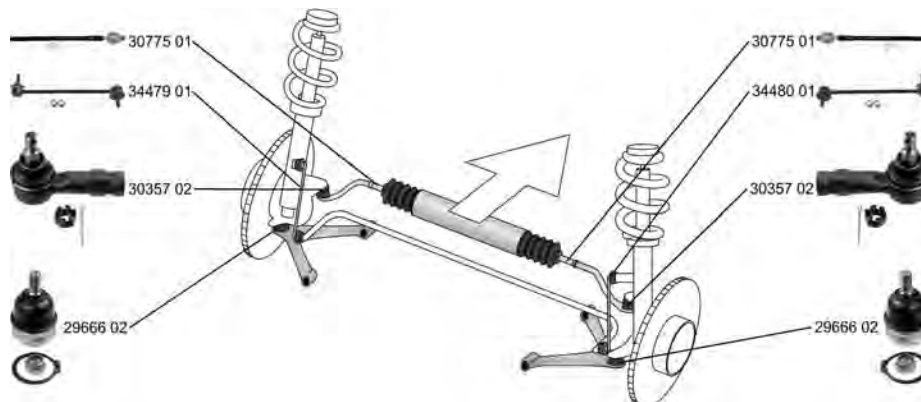

CERATO Stufenheck/Saloon (LD)

04.04 -

	Spurstangenkopf / Tie Rod End mit Rechtsgewinde / with right-hand thread Innengewinde [mm] / Inner Thread [mm]: M14x1,5 ALL TYPES	(27) (217) (75)	30357 02 56820-25000
	Axialgelenk, Spurstange / Tie Rod Axle Joint ALL TYPES	(5)	30775 01 57724-2D000
	Faltenbalg, Lenkung / Bellow, steering Innendurchmesser 1 [mm] / Inner Diameter 1 [mm]: 15 Innendurchmesser 2 [mm] / Inner Diameter 2 [mm]: 48 ALL TYPES	(7) (71) (72)	37607 01 57740-2D000
	Trag-/Führungsgelenk / Ball Joint ALL TYPES	(31)	29666 02 54530-31600
	Stange/Strebe, Stabilisator / Rod/Strut, stabiliser Pendelstange / Suspension Rod Aussengewinde [mm] / Outer Thread [mm]: M10x1,25 ALL TYPES	(30) (97) (40)	34479 01 54830-2F000
	Stange/Strebe, Stabilisator / Rod/Strut, stabiliser Pendelstange / Suspension Rod Aussengewinde [mm] / Outer Thread [mm]: M10x1,25 ALL TYPES	(30) (97) (40)	34480 01 54840-2F000
	Stange/Strebe, Stabilisator / Rod/Strut, stabiliser Pendelstange / Suspension Rod ALL TYPES	(30) (97)	24689 02 55530-17010