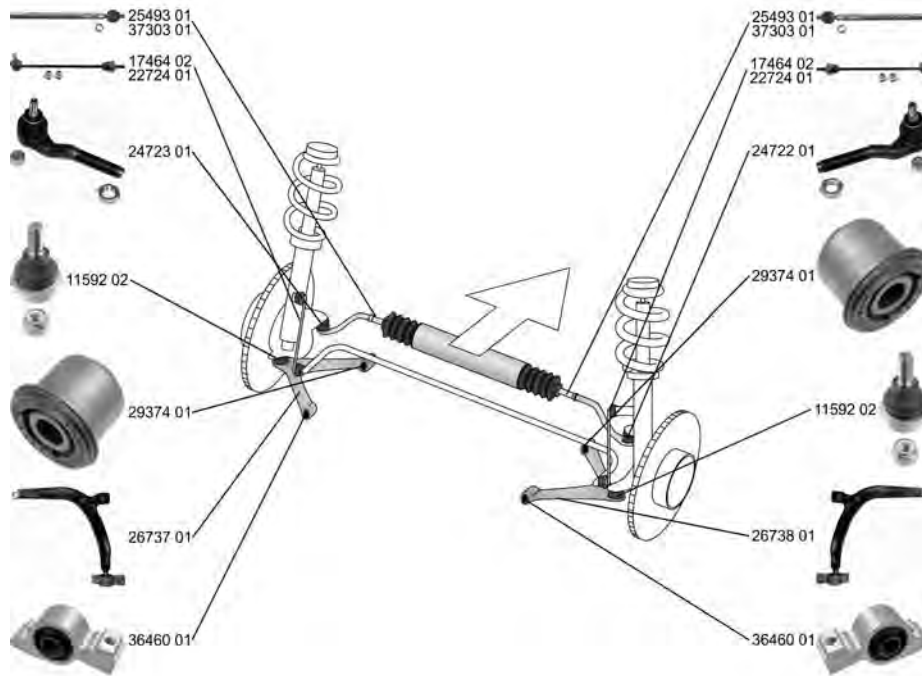

PEUGEOT

406 Coupe (8C)

03.97 - 12.04

Spurstangenkopf / Tie Rod End hängend / Suspended	(27) (202)		24722 01	3817 39	
	ALL TYPES ausser/except for : 3.0 09.00 - 12.02 2.0 16V, 99 kW 04.99 - 09.04				
Spurstangenkopf / Tie Rod End hängend / Suspended	(27) (202)		24723 01	3817 40	
	ALL TYPES ausser/except for : 3.0 09.00 - 12.02 2.0 16V, 99 kW 04.99 - 09.04				
Axialgelenk, Spurstange / Tie Rod Axle Joint	(5)		25493 01	3812 A9	
	ALL TYPES ausser/except for : 3.0 09.00 - 12.02 2.0 16V, 99 kW 04.99 - 09.04		mit Arbeitszylinder, Servolenkung / with slave cylinder, power steering (207)		
Axialgelenk, Spurstange / Tie Rod Axle Joint	(5)		37303 01	3812 C4	
	2.0 16V, 99 kW 01.99 - 10.00 2.0 16V, 97 kW 03.97 - 12.04 3.0 V6 24V 03.97 - 12.04 3.0 V6 03.00 - 12.04				
Faltenbalg, Lenkung / Bellow, steering Innendurchmesser 1 [mm] / Inner Diameter 1 [mm]: 44 Innendurchmesser 2 [mm] / Inner Diameter 2 [mm]: 44	(7) (71) (72)		30164 01	4066 30	
	ALL TYPES ausser/except for : 3.0 09.00 - 12.02 2.0 16V, 99 kW 04.99 - 09.04		nur in Verbindung mit / only in connection with: OE 3812 A9 (235)		
Faltenbalg, Lenkung / Bellow, steering Innendurchmesser 1 [mm] / Inner Diameter 1 [mm]: 16,5 Innendurchmesser 2 [mm] / Inner Diameter 2 [mm]: 43	(7) (71) (72)		30181 01	4066 42	
	ALL TYPES ausser/except for : 3.0 09.00 - 12.02 2.0 16V, 99 kW 04.99 - 09.04		für Spurstange mit Durchmesser 22 mm / for tie rod with diameter 22 mm (191)