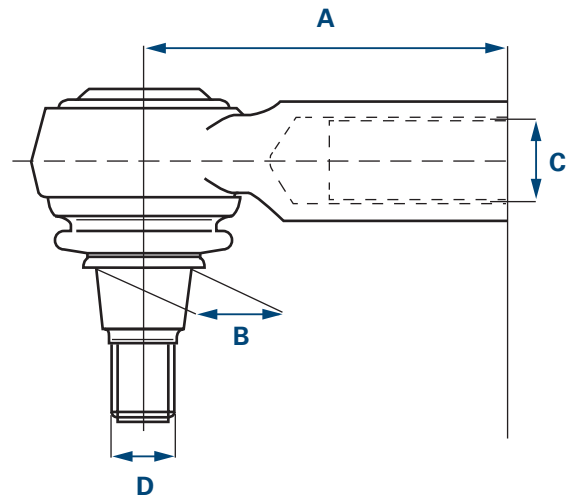

- **A** Length
- **B** Ø Cone
- **C** Thread size 1
  * Inner Thread
- **D** Thread size 2
  * Outer thread