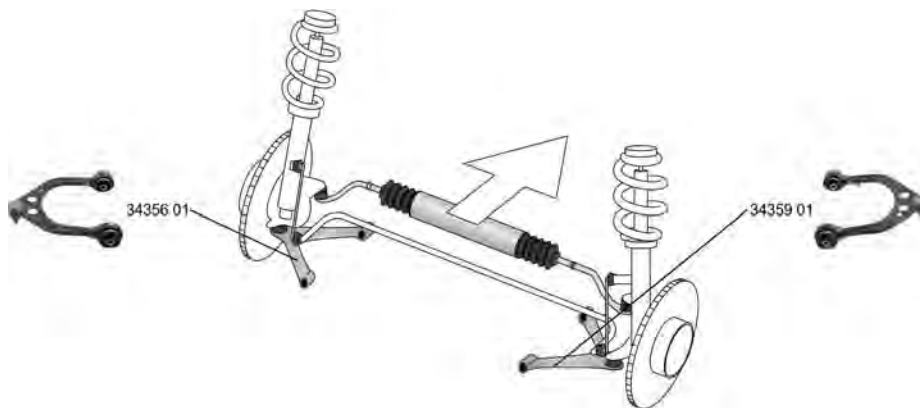

CHEVROLET

REZZO 03.05 -

	Stange/Strebe, Stabilisator / Rod/Strut, stabiliser Pendelstange / Suspension Rod Aussengewinde [mm] / Outer Thread [mm]: M10x1,25	(30) (97) (40)	↔	30701 02 96391875
	ALL TYPES			

SPARK 05.05 -

	Spurstangenkopf / Tie Rod End	(27)	↔	29969 01 93741091
	0.8 05.05 - 1.0 SX, 46 kW 05.05 -			
	Lenker, Radaufhängung / Track Control Arm Querlenker / Control Arm	(14) (98)	↕ ↔	16206 01 96316765
	0.8 05.05 - 1.0 SX, 46 kW 05.05 -			

TRAX 12.12 -

	Faltenbalg, Lenkung / Bellow, steering Innendurchmesser 1 [mm] / Inner Diameter 1 [mm]: 54,5 Innendurchmesser 2 [mm] / Inner Diameter 2 [mm]: 13,5	(7) (71) (72)	↔	37553 01 95952928
	ALL TYPES ausser/except for : 1.8 AWD 03.13 - 1.8 Flex 03.13 -		für Fahrzeuge mit elektrischer Servolenkung / for vehicles with electric power steering (146)	
	Stange/Strebe, Stabilisator / Rod/Strut, stabiliser Pendelstange / Suspension Rod Gewindemaß / Thread Size: M12x1,75	(30) (97) (62)	↶	37110 01 95942519
	1.4 AWD 12.12 - 1.6 12.12 - 1.7 TD 12.12 - 1.7 TD AWD 12.12 -			
	Stange/Strebe, Stabilisator / Rod/Strut, stabiliser Pendelstange / Suspension Rod Gewindemaß / Thread Size: M12x1,75	(30) (97) (62)	↷	37111 01 95942520
	1.4 AWD 12.12 - 1.6 12.12 - 1.7 TD 12.12 - 1.7 TD AWD 12.12 -			

VENTURE 04.98 - 09.04

	Lenker, Radaufhängung / Track Control Arm Querlenker / Control Arm	(14) (98)	↗ ↶	34356 01
	3.4, 138 kW 09.02 - 12.05