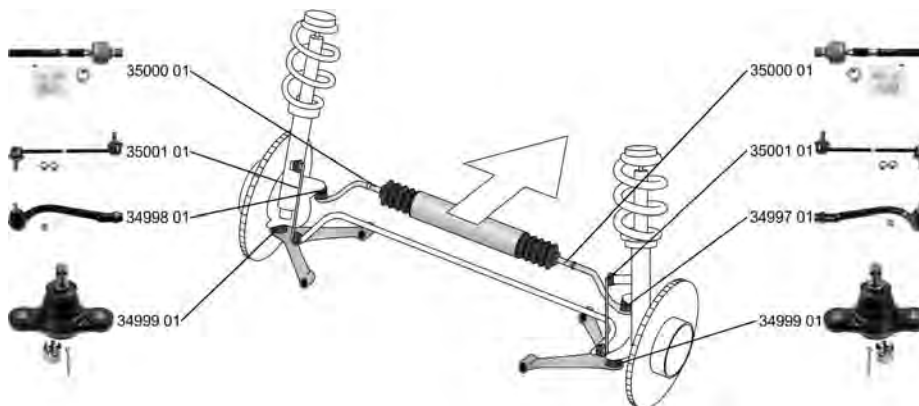

CARNIVAL II (GQ) 01.99 -

	Spurstangenkopf / Tie Rod End Aussengewinde [mm] / Outer Thread [mm]: M12x1,25 Innengewinde [mm] / Inner Thread [mm]: M14x1,5	(27) (40) (75)		34328 01 0K552-32-240
	2.5 V6, 110 kW 2.9 CRDi	10.01 - 10.01 -		

CEE'D Schrägheck/Hatchback (ED) 12.06 -

	Spurstangenkopf / Tie Rod End Aussengewinde [mm] / Outer Thread [mm]: M10x1,25 Innengewinde [mm] / Inner Thread [mm]: M14x1,5 ALL TYPES	(27) (40) (75)		34997 01 56820-2H090
	Spurstangenkopf / Tie Rod End Aussengewinde [mm] / Outer Thread [mm]: M10x1,25 Innengewinde [mm] / Inner Thread [mm]: M14x1,5 ALL TYPES	(27) (40) (75)		34998 01 56820-2H000
	Axialgelenk, Spurstange / Tie Rod Axle Joint Aussengewinde 1 [mm] / Outer Thread 1 [mm]: M16x1,5 getriebes. Aussengewinde [mm] / Outer Thread [mm]: M14x1,5 ALL TYPES	(5) (39) (40)		35000 01 56540-2H000
	Faltenbalg, Lenkung / Bellow, steering Innendurchmesser 1 [mm] / Inner Diameter 1 [mm]: 12 Innendurchmesser 2 [mm] / Inner Diameter 2 [mm]: 48 ALL TYPES	(7) (71) (72)		35238 01 57740-1H000
	Trag-/Führungsgelenk / Ball Joint ALL TYPES	(31)		34999 01 51760-2H000
	Stange/Strebe, Stabilisator / Rod/Strut, stabiliser Pendelstange / Suspension Rod Aussengewinde [mm] / Outer Thread [mm]: M12x1,25 ALL TYPES	(30) (97) (40)		35001 01 54830-2H100
	Stange/Strebe, Stabilisator / Rod/Strut, stabiliser Pendelstange / Suspension Rod Aussengewinde [mm] / Outer Thread [mm]: M10x1,25 ALL TYPES	(30) (97) (40)		35002 01 55530-2H000