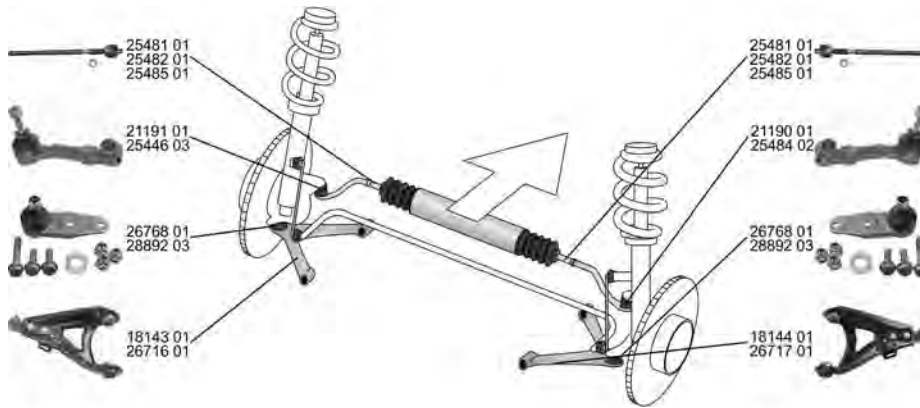

MEGANE Cabrio/Convertible (EA0_) 10.96 - 08.03

 Spurstangenkopf / Tie Rod End	1.6 e (EA0F)	10.96 - 03.99	(27)		21190 01 77 01 470 766 	
	2.0 (EA0G)	04.97 - 08.03		->02.1999		
	2.0 16V (EA0H)	10.96 - 11.99				
 Spurstangenkopf / Tie Rod End	1.6 e (EA0F)	10.96 - 03.99	(27)		21191 01 77 01 470 765 	
	2.0 (EA0G)	04.97 - 08.03		->02.1999		
	2.0 16V (EA0H)	10.96 - 11.99				
 Spurstangenkopf / Tie Rod End mit Zubehör / with accessories Konusmaß [mm] / Cone Size [mm]: 14,6 Gewindemaß / Thread Size: M10x1,25 Innengewinde [mm] / Inner Thread [mm]: M14x1,5	2.0 (EA0G)	04.97 - 08.03	(27) (220)		25446 03 77 01 474 492 	
	2.0 16V (EA0H)	10.96 - 11.99		03.1999->		
	1.4 16V (EA0D, EA1H, EA0W, EA10)	03.99 - 08.03				
	1.6 16V (EA0B, EA04, EA11)	03.99 - 08.03				
	2.0 i (EA0G)	03.99 - 08.03				
	2.0 16V	01.02 - 08.03				
	2.0 16V IDE (EA03, EA0P, EA14)	11.99 - 08.03				