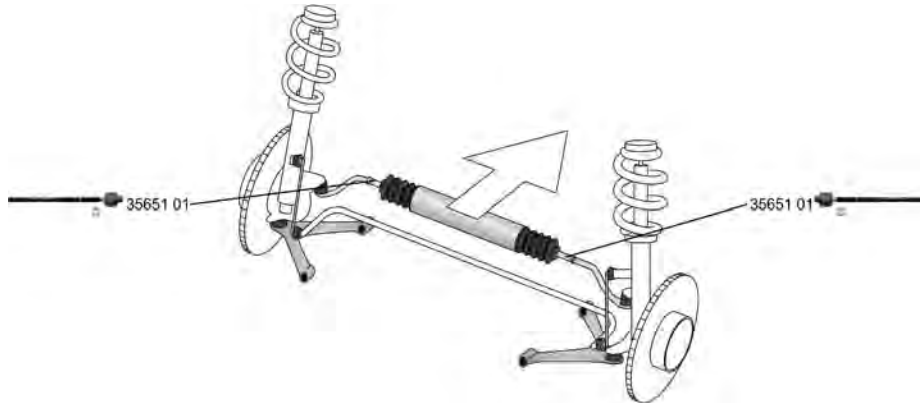

OPEL

COMBO Tour (X12) 02.12 -

	Axialgelenk, Spurstange / Tie Rod Axle Joint	(5)	35651 01
	Gewindemaß 1 / Thread Measurement 1: M18x1,5 Gewindemaß 2 / Thread Measurement 2: M14x1,5 ALL TYPES	(63) (64)