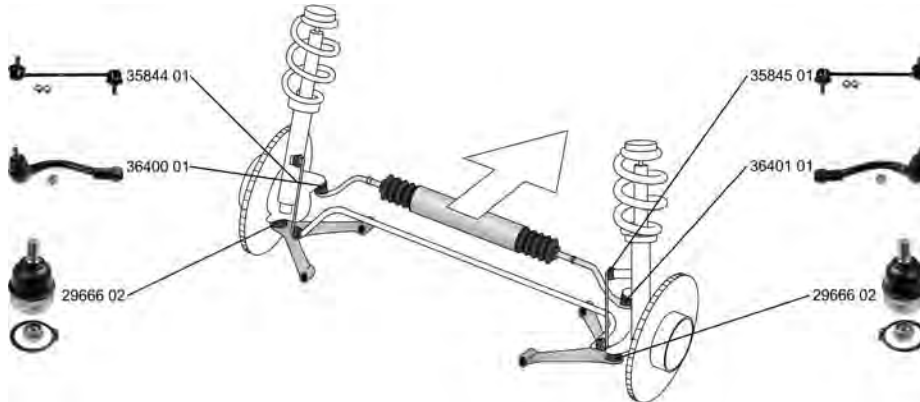

HYUNDAI

i20 (PB, PBT)

08.08 -

	Spurstangenkopf / Tie Rod End Aussengewinde [mm] / Outer Thread [mm]: M12x1,25 Innengewinde [mm] / Inner Thread [mm]: M16x1,5 ALL TYPES	(27) (40) (75)		36400 01 56820-2K000
	Spurstangenkopf / Tie Rod End Aussengewinde [mm] / Outer Thread [mm]: M12x1,25 Innengewinde [mm] / Inner Thread [mm]: M16x1,5 ALL TYPES	(27) (40) (75)		36401 01 56820-2K050
	Faltenbalg, Lenkung / Bellow, steering Innendurchmesser 1 [mm] / Inner Diameter 1 [mm]: 16 Innendurchmesser 2 [mm] / Inner Diameter 2 [mm]: 47 ALL TYPES	(7) (71) (72)		37626 01 57740-2K001
	Trag-/Führungsgelenk / Ball Joint ALL TYPES	(31)		29666 02 54503-25A00
	Stange/Strebe, Stabilisator / Rod/Strut, stabiliser für Pendelstange / for suspension rod Aussengewinde [mm] / Outer Thread [mm]: M10x1,25 ALL TYPES	(30) (185) (40)		35844 01 54830-1J000
	Stange/Strebe, Stabilisator / Rod/Strut, stabiliser Pendelstange / Suspension Rod Aussengewinde [mm] / Outer Thread [mm]: M10x1,25 ALL TYPES	(30) (97) (40)		35845 01 54840-1J000