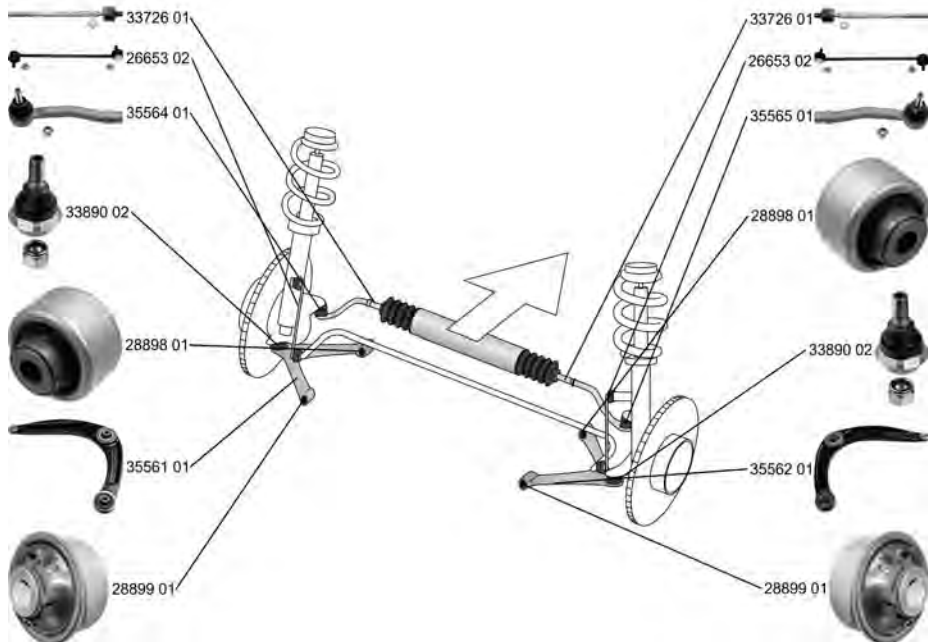

PEUGEOT

4008 **05.12 -**

	Stange/Strebe, Stabilisator / Rod/Strut, stabiliser Pendelstange / Suspension Rod Aussengewinde [mm] / Outer Thread [mm]: M10x1,25	(30) (97) (40)		36406 01 5178 48	
	2.0 AWC	05.12 -			
	1.6 HDi AWC 1.8 HDi AWC	05.12 - 05.12 -			
	Stange/Strebe, Stabilisator / Rod/Strut, stabiliser Pendelstange / Suspension Rod Aussengewinde [mm] / Outer Thread [mm]: M10x1,25	(30) (97) (40)		36407 01 5178 49	
	2.0 AWC	05.12 -			
	1.6 HDi AWC 1.8 HDi AWC	05.12 - 05.12 -			

5008 **06.09 -**

	Spurstangenkopf / Tie Rod End	(27)		35564 01 3817 89	
	1.6 16V, 88 kW	09.09 -			
	1.6 16V, 115 kW	09.09 -			
	1.6 HDi, 80 kW	09.09 -			
	1.6 HDi, 82 kW	08.10 -			
	2.0 HDi, 110 kW 2.0 HDi, 120 kW	06.09 - 09.09 -			
	Spurstangenkopf / Tie Rod End	(27)		35565 01 3817 88	
	1.6 16V, 88 kW	09.09 -			
	1.6 16V, 115 kW	09.09 -			
	1.6 HDi, 80 kW	09.09 -			
	1.6 HDi, 82 kW	08.10 -			
	2.0 HDi, 110 kW 2.0 HDi, 120 kW	06.09 - 09.09 -			
	Axialgelenk, Spurstange / Tie Rod Axle Joint Gewindemaß / Thread Size: M14x1,5	(5) (62)		33726 01 3812 F2	
	1.6 16V, 88 kW	09.09 -			
	1.6 16V, 115 kW	09.09 -			
	1.6 HDi, 80 kW	09.09 -			
	1.6 HDi, 82 kW	08.10 -			
	2.0 HDi, 110 kW	06.09 -			
	2.0 HDi, 120 kW	09.09 -