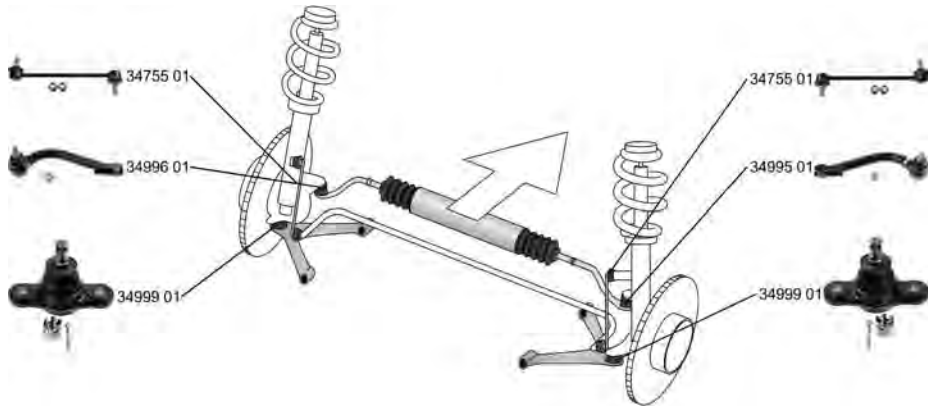

KIA

CARENS II (FJ) 07.02 -

	Stange/Strebe, Stabilisator / Rod/Strut, stabiliser Pendelstange / Suspension Rod Aussengewinde [mm] / Outer Thread [mm]: M10x1,25	(30) (97) (40)	↔		33361 01 0K2A134150B
	1.6	07.02 -			
	1.8	07.02 -			
	2.0 CVVT	08.04 -			
	2.0 CRDi, 103 kW	11.05 -			
2.0 CRDi, 83 kW	07.02 -		->04.2006		

CARENS III (UN) 09.06 -

	Spurstangenkopf / Tie Rod End Aussengewinde [mm] / Outer Thread [mm]: M10x1,25 Innengewinde [mm] / Inner Thread [mm]: M16x1,5	(27) (40) (75)	↻		34995 01 56820-2G900
	ALL TYPES				
	Spurstangenkopf / Tie Rod End Aussengewinde [mm] / Outer Thread [mm]: M10x1,25 Innengewinde [mm] / Inner Thread [mm]: M16x1,5	(27) (40) (75)	↻		34996 01 56820-2G000
	ALL TYPES				
	Trag-/Führungsgelenk / Ball Joint	(31)	↕ ↔		34999 01 51760-2H000
	2.4 CVVT, 120 kW	05.06 - 12.12			
	2.4 CVVT, 130 kW	09.09 - 12.12			
	2.7, 136 kW	09.06 - 12.08			
	2.7, 143 kW	09.06 - 12.10			
	1.6 CRDi 110	10.10 -			
1.6 CRDi 128	10.10 -				
	Stange/Strebe, Stabilisator / Rod/Strut, stabiliser Pendelstange / Suspension Rod Aussengewinde [mm] / Outer Thread [mm]: M12x1,25	(30) (97) (40)	↔		34755 01 54830-2G000
	ALL TYPES ausser/except for :				
	1.6 CVVT, 93 kW	10.10 -			
	1.6 CVVT, 97 kW	08.09 -			
1.6 CRDi 128	10.10 -				

	Stange/Strebe, Stabilisator / Rod/Strut, stabiliser Pendelstange / Suspension Rod Aussengewinde [mm] / Outer Thread [mm]: M10x1,25	(30) (97) (40)	↔		36736 01 55530-1D000
	ALL TYPES				

CARNIVAL II (GQ) 01.99 -

	Spurstangenkopf / Tie Rod End Aussengewinde [mm] / Outer Thread [mm]: M12x1,25 Innengewinde [mm] / Inner Thread [mm]: M14x1,5	(27) (40) (75)	↻		34327 01 0K552-32-280
	2.5 V6, 110 kW	10.01 -			
	2.9 CRDi	10.01 -