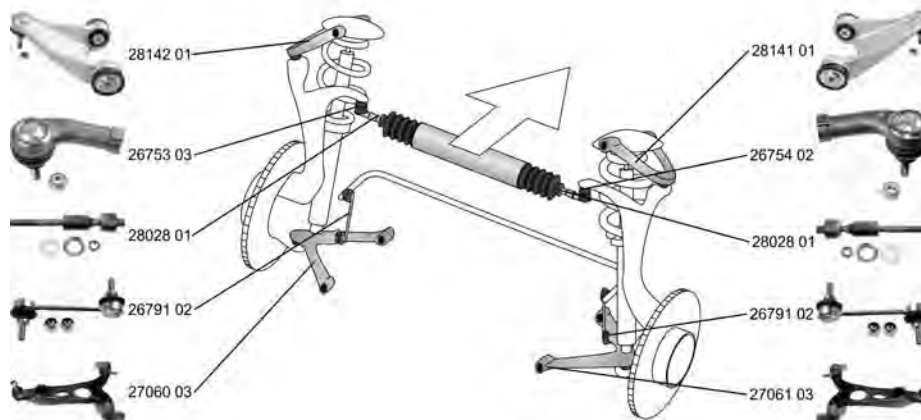

ALFA ROMEO

147 (937) 11.00 - 03.10

	Spurstangenkopf / Tie Rod End ALL TYPES ausser/except for : 1.9 JTD, 81 kW 11.00 - 09.04	(27)	26753 03 9947919
	Spurstangenkopf / Tie Rod End ALL TYPES ausser/except for : 1.9 JTD, 81 kW 11.00 - 09.04	(27)	26754 02 9947920
	Axialgelenk, Spurstange / Tie Rod Axle Joint Aussengewinde [mm] / Outer Thread [mm]: M14x1,5 Gewindemaß / Thread Size: M16x1,5 ALL TYPES ausser/except for : 1.9 JTD, 81 kW 11.00 - 09.04	(5) (40) (62)	28028 01 9947923
	Faltenbalg, Lenkung / Bellow, steering Innendurchmesser 1 [mm] / Inner Diameter 1 [mm]: 38 Innendurchmesser 2 [mm] / Inner Diameter 2 [mm]: 61 <table border="1" data-bbox="113 1342 735 1555"> <tbody> <tr> <td>1.6 16V T.SPARK ECO (937AXA1A)</td> <td>01.01 - 03.10</td> <td>->03.2005</td> </tr> <tr> <td>1.6 16V T.SPARK (937AXB1A)</td> <td>01.01 - 03.10</td> <td>->Chass. 3432087</td> </tr> <tr> <td>2.0 16V T.SPARK (937AXC1_)</td> <td>01.01 - 03.10</td> <td></td> </tr> <tr> <td>2.0</td> <td>07.02 - 05.05</td> <td></td> </tr> <tr> <td>3.2 GTA</td> <td>02.03 - 03.10</td> <td></td> </tr> <tr> <td>1.9 JTD (937AXD1A)</td> <td>04.01 - 03.10</td> <td></td> </tr> <tr> <td>1.9 JTDM 8V</td> <td>07.05 - 03.10</td> <td></td> </tr> <tr> <td>1.9 JTD 16V, 93 kW</td> <td>09.03 - 09.04</td> <td>->07.2004</td> </tr> <tr> <td>1.9 JTD 16V, 103 kW</td> <td>11.02 - 03.10</td> <td>->Chass. 3383829</td> </tr> </tbody> </table>	(7) (71) (72)	33606 01 9947921
	Faltenbalg, Lenkung / Bellow, steering Innendurchmesser 1 [mm] / Inner Diameter 1 [mm]: 61 Innendurchmesser 2 [mm] / Inner Diameter 2 [mm]: 12 <table border="1" data-bbox="113 1647 735 1830"> <tbody> <tr> <td>1.6 16V T.SPARK ECO (937AXA1A)</td> <td>01.01 - 03.10</td> <td>03.2005-></td> </tr> <tr> <td>1.6 16V T.SPARK (937AXB1A)</td> <td>01.01 - 03.10</td> <td>Chass. 3432088-></td> </tr> <tr> <td>2.0 16V T.SPARK (937AXC1_)</td> <td>01.01 - 03.10</td> <td></td> </tr> <tr> <td>1.9 JTD 16V, 93 kW</td> <td>09.03 - 09.04</td> <td>07.2004-></td> </tr> <tr> <td>1.9 JTD 16V, 103 kW</td> <td>11.02 - 03.10</td> <td>Chass. 3383830-></td> </tr> <tr> <td>1.9 JTD, 74 kW</td> <td>06.03 - 03.10</td> <td></td> </tr> <tr> <td>1.9 JTDM 16V, 110 kW</td> <td>09.04 - 03.10</td> <td></td> </tr> <tr> <td>1.9 JTDM 16V, 125 kW</td> <td>06.08 - 03.10</td> <td></td> </tr> </tbody> </table>	(7) (71) (72)	35837 01 77362287
	Lenker, Radaufhängung / Track Control Arm Querlenker / Control Arm mit Trag-/Führungsgelenk / with ball joint mit Gummilager / with rubber mounting ALL TYPES ausser/except for : 1.9 JTD, 81 kW 11.00 - 09.04	(14) (98) (219) (212)	27060 03 50509340