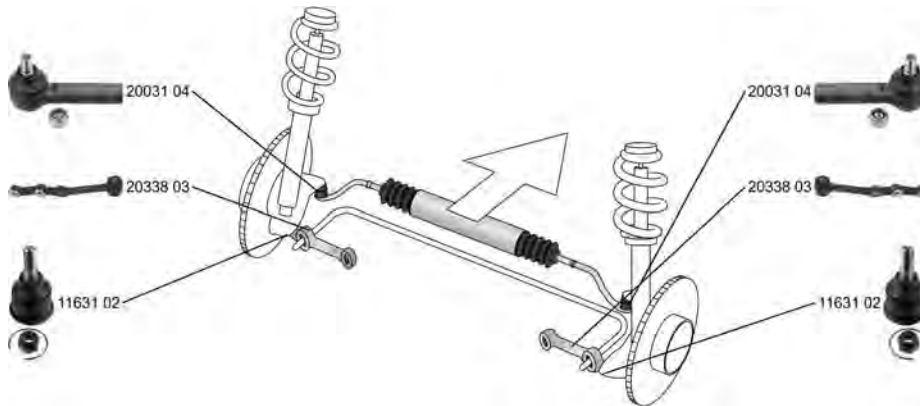

PANDA (141A_)

03.80 - 07.04

 Spurstangenkopf / Tie Rod End ALL TYPES	(27)		20031 04 5960835
	(7) (71) (72)		30133 01 4371155
Faltenbalg, Lenkung / Bellow, steering Innendurchmesser 1 [mm] / Inner Diameter 1 [mm]: 10 Innendurchmesser 2 [mm] / Inner Diameter 2 [mm]: 42 ALL TYPES ausser/except for : 750 (141A1) 01.86 - 01.95 0.9 Fire S Allrad 10.80 - 04.86 950 09.82 - 08.83			