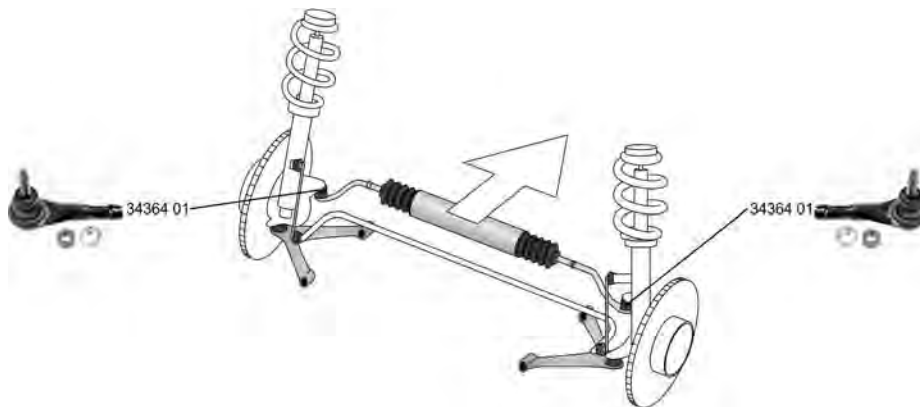

CHRYSLER

PT CRUISER (PT_) 06.00 - 12.10

	Spurstangenkopf / Tie Rod End	(27)		34364 01	4762861AA
	ALL TYPES ausser/except for : 2.4, 134 kW 2.4, 172 kW	09.07 - 12.09 06.06 - 08.08			

PT CRUISER Cabriolet/Convertible 06.00 - 12.10