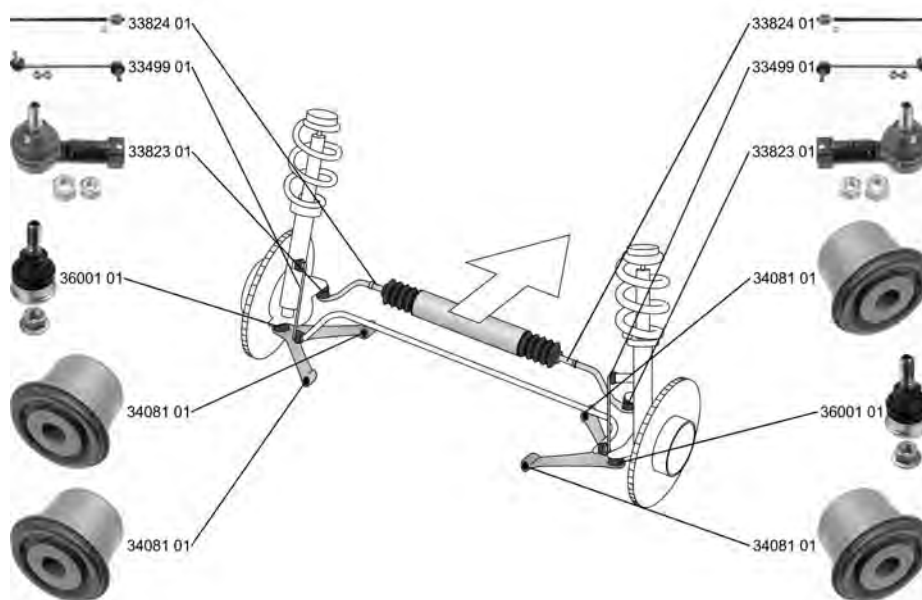

SMART

FORTWO Cabrio/Convertible (451) 01.07 -

	Trag-/Führungsgelenk / Ball Joint		(31)	↔	36001 01 451 330 00 10
	electric drive (451.490, 451.491)	12.10 - 12.12			
	1.0 (451.431, 451.480)	01.07 -			
	1.0 Turbo (451.432)	01.07 -			
	1.0 Brabus (451.433)	01.08 -			
	1.0 Turbo Brabus (451.433)	07.10 -			
	0.8 CDi (451.400)	01.07 -			
	0.8 CDi (451.401)	08.09 -			
	Lagerung, Lenker / Control Arm-/Trailing Arm Bush für Querlenker / for control arm		(9)	↔ ↑ ↓ (x4)	34081 01 450 333 00 14
	electric drive (451.490, 451.491)	12.10 - 12.12			
	1.0 (451.431, 451.480)	01.07 -			
	1.0 Turbo (451.432)	01.07 -			
	1.0 Brabus (451.433)	01.08 -			
	1.0 Turbo Brabus (451.433)	07.10 -			
	0.8 CDi (451.400)	01.07 -			
	0.8 CDi (451.401)	08.09 -			
	Stange/Strebe, Stabilisator / Rod/Strut, stabiliser Pendelstange / Suspension Rod		(30)	↔	33499 01 451 320 01 89
	electric drive (451.490, 451.491)	12.10 - 12.12			
	1.0 (451.431, 451.480)	01.07 -			
	1.0 Turbo (451.432)	01.07 -			
	1.0 Brabus (451.433)	01.08 -			
	1.0 Turbo Brabus (451.433)	07.10 -			
	0.8 CDi (451.400)	01.07 -			
	0.8 CDi (451.401)	08.09 -			

	Stange/Strebe, Radaufhängung Rod/Strut, wheel suspension Schubstange / Push Rod		(29)	↔	34502 01 451 350 00 29
	electric drive (451.490, 451.491)	12.10 - 12.12			
	1.0 (451.431, 451.480)	01.07 -			
	1.0 Turbo (451.432)	01.07 -			
	1.0 Brabus (451.433)	01.08 -			
	1.0 Turbo Brabus (451.433)	07.10 -			
	0.8 CDi (451.400)	01.07 -			
	0.8 CDi (451.401)	08.09 -			

FORTWO Coupe (451) 01.07 -

	Spurstangenkopf / Tie Rod End Innengewinde [mm] / Inner Thread [mm]: M12x1,5		(27)	↔	33823 01 451 338 01 37
	ALL TYPES ausser/except for :		(75)		
	electric drive, 22 kW	09.11 - 12.12			
	1.0	01.10 -