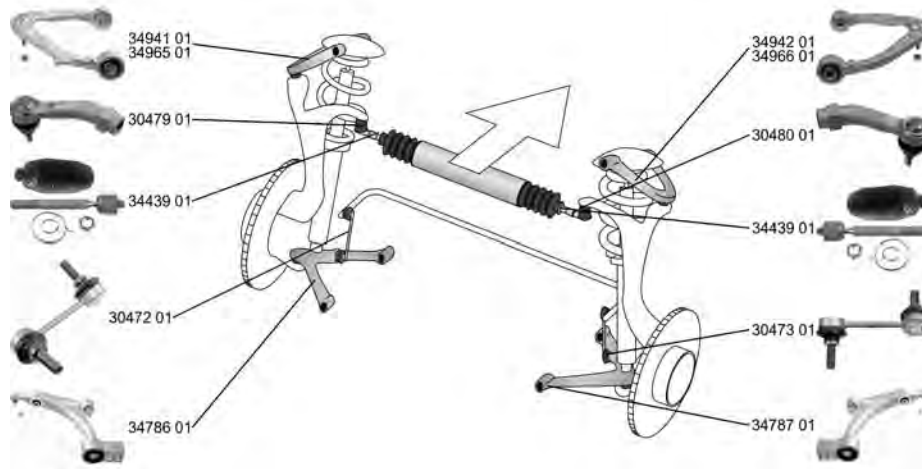

ALFA ROMEO

159 (939)

09.05 - 11.11

	Stange/Strebe, Stabilisator / Rod/Strut, stabiliser Pendelstange / Suspension Rod Durchmesser [mm] / Diameter [mm]: 8	(30) (97) (53)		30474 01	51795705	
	ALL TYPES ausser/except for : 2.2 Q4	09.06 - 12.07				
	Stange/Strebe, Stabilisator / Rod/Strut, stabiliser Pendelstange / Suspension Rod Durchmesser [mm] / Diameter [mm]: 8	(30) (97) (53)		30475 01	51795706	
	ALL TYPES ausser/except for : 2.2 Q4	09.06 - 12.07				

159 Sportwagon/Estate (939)

03.06 - 11.11

	Spurstangenkopf / Tie Rod End Gewindemaß 1 / Thread Measurement 1: 20x1,5 hängend / Suspended	(27) (63) (202)		30479 01	77363706		
	ALL TYPES						
	Spurstangenkopf / Tie Rod End hängend / Suspended	(27) (202)		30480 01	77363707		
	ALL TYPES						
	Reparatursatz, Axialgelenk Spurstange Repair Kit, tie rod axle joint	(20)		34439 01	77364750		
	Gewindemaß 1 / Thread Measurement 1: M16x1,5 Gewindemaß 2 / Thread Measurement 2: M20x1,5 ALL TYPES	(63) (64)					
	Faltenbalg, Lenkung / Bellow, steering	(7) (71) (72)		33630 01	77363705		
	Innendurchmesser 1 [mm] / Inner Diameter 1 [mm]: 34 Innendurchmesser 2 [mm] / Inner Diameter 2 [mm]: 51						
	1.9 JTS 2.2 JTS 3.2 JTS Q4 1.9 JTDM 8V, 85 kW 1.9 JTDM 8V, 88 kW 1.9 JTDM 16V, 100 kW 1.9 JTDM 16V, 110 kW 2.4 JTDM, 147 kW	03.06 - 11.11 03.06 - 11.11 03.06 - 11.11 03.06 - 11.11 03.06 - 11.11 03.06 - 11.11 03.06 - 11.11 03.06 - 11.11			->12.2006