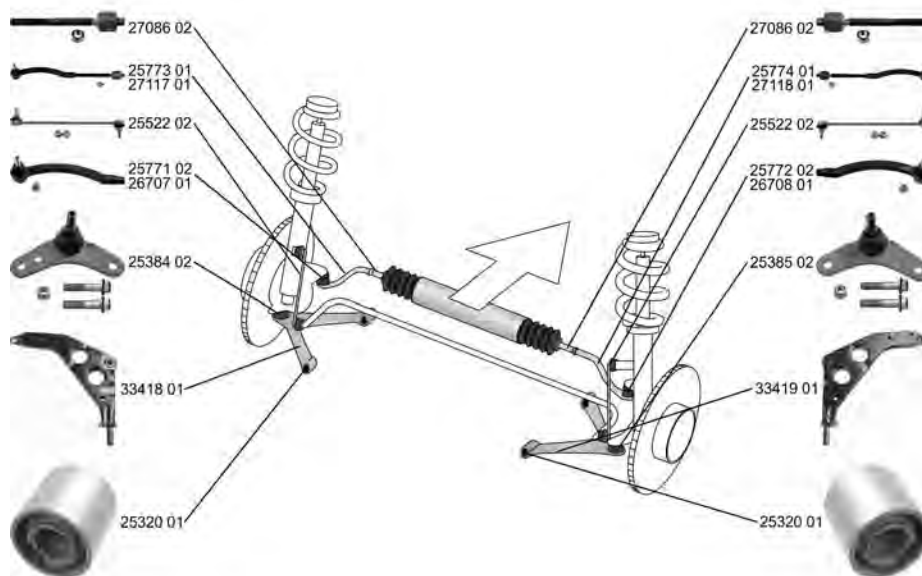

MINI

MINI (R50, R53) 06.01 - 09.06

	Spurstange / Rod Assembly	(26)		25773 01 32 11 6 780 785 ▲26707 01 6 780 785 27086 02		
	1.4 Cooper Cooper S, 120 kW One	04.03 - 09.06 06.01 - 09.06 03.02 - 09.06 06.01 - 09.06		->05.2003		
	Spurstange / Rod Assembly	(26)		25774 01 32 11 6 780 786 ▲26708 01 6 780 786 27086 02		
	1.4 Cooper Cooper S, 120 kW One	04.03 - 09.06 06.01 - 09.06 03.02 - 09.06 06.01 - 09.06		->05.2003		
	Spurstange / Rod Assembly	(26)		27117 01 32 11 6 777 521 ▲25771 02 6 777 521 27086 02		
	1.4 Cooper Cooper S, 120 kW One S Works Cooper S, 125 kW Works One D One D, 65 kW John Cooper Works	04.03 - 09.06 06.01 - 09.06 03.02 - 09.06 06.01 - 09.06 11.03 - 06.05 07.04 - 09.06 11.03 - 09.06 06.03 - 09.06 06.03 - 09.06 03.06 - 09.06		05.2003->		
	Spurstange / Rod Assembly	(26)		27118 01 32 10 6 777 522 ▲25772 02 6 777 522 27086 02		
	1.4 Cooper Cooper S, 120 kW One S Works Cooper S, 125 kW Works One D One D, 65 kW John Cooper Works	04.03 - 09.06 06.01 - 09.06 03.02 - 09.06 06.01 - 09.06 11.03 - 06.05 07.04 - 09.06 11.03 - 09.06 06.03 - 09.06 06.03 - 09.06 03.06 - 09.06		05.2003->		
	Spurstangenkopf / Tie Rod End	(27)		25771 02 32 13 6 761 559 6 761 559		
	1.4 Cooper Cooper S, 120 kW One S Works Cooper S, 125 kW Works One D One D, 65 kW John Cooper Works	04.03 - 09.06 06.01 - 09.06 03.02 - 09.06 06.01 - 09.06 11.03 - 06.05 07.04 - 09.06 11.03 - 09.06 06.03 - 09.06 06.03 - 09.06 03.06 - 09.06		05.2003->