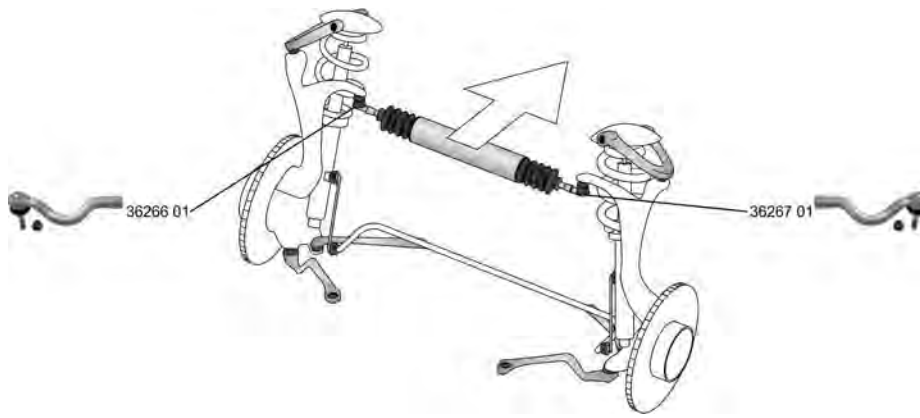

JAGUAR

XJ (X350, X358) 05.03 - 03.09

	Achskörperlager / Mounting, axle beam	(1)		29781 01	C2C 2941
	ALL TYPES				
	Achskörperlager / Mounting, axle beam	(1)		29782 01	C2C 2942
	ALL TYPES				
	Lagerung, Lenker / Control Arm-/Trailing Arm Bush	(9)		37704 01	
	ALL TYPES				
	Stange/Strebe, Stabilisator / Rod/Strut, stabiliser	(30)		29427 01	C2C 18572
	Pendelstange / Suspension Rod ALL TYPES	(97)			
	Stange/Strebe, Stabilisator / Rod/Strut, stabiliser	(30)		29428 01	C2C 18571
	Pendelstange / Suspension Rod ALL TYPES	(97)			

XJ (X35 , _J12 , _J24) 10.09 -

	Spurstangenkopf / Tie Rod End	(27)		36266 01	C2D 7779	
	ALL TYPES					
	Spurstangenkopf / Tie Rod End	(27)		36267 01	C2D 7778	
	ALL TYPES					
	Faltenbalg, Lenkung / Bellow, steering	(7)		34341 01	XR8 30015	
	beifahrerseitig / Passenger Side Innendurchmesser 1 [mm] / Inner Diameter 1 [mm]: 13 Innendurchmesser 2 [mm] / Inner Diameter 2 [mm]: 63 ALL TYPES	(113) (71) (72)	LHD ----- RHD