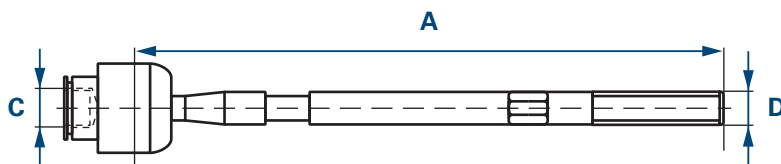

- **A** Length
- **C** Thread size 1
  * Inner Thread
- **D** Thread size 2
  * Outer thread