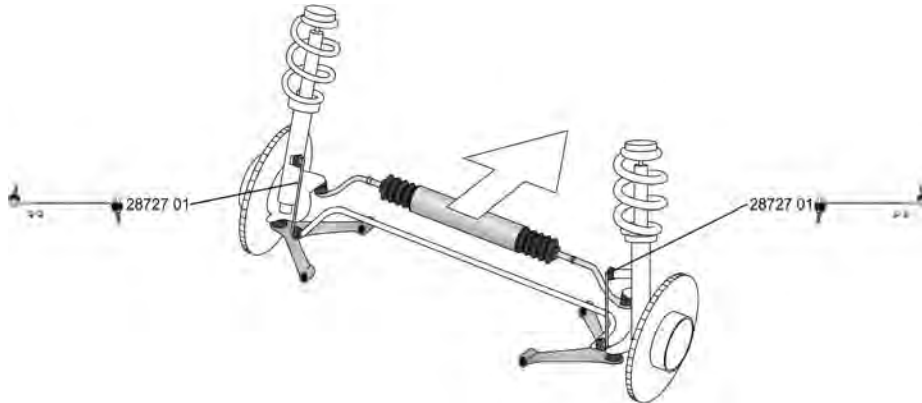

PLYMOUTH

VOYAGER / GRAN VOYAGER

01.95 - 03.01

	Stange/Strebe, Stabilisator / Rod/Strut, stabiliser	(30)		28727 01
	Pendelstange / Suspension Rod	(97)		
	ALL TYPES ausser/except for :			
	3.3 Flex-Fuel	01.98 - 03.01		
	3.8	09.98 - 12.99