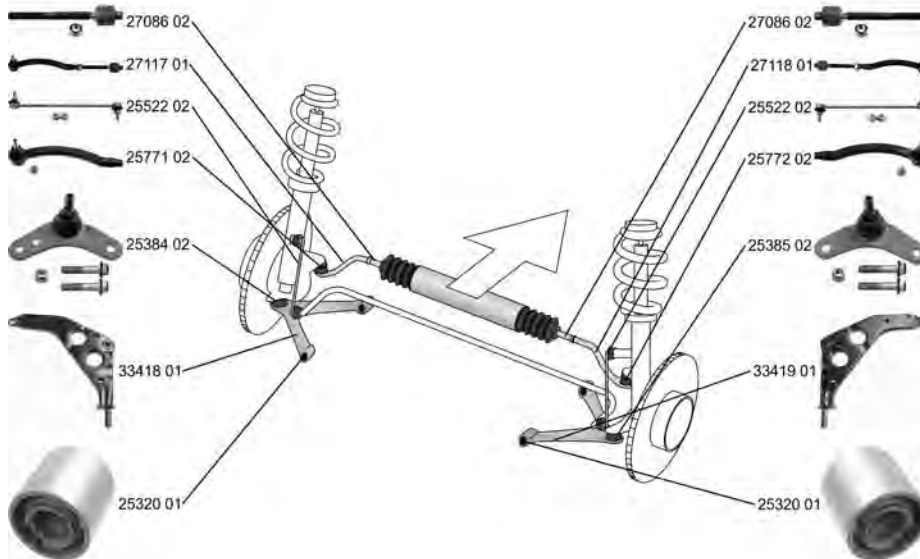

MINI

MINI COUNTRYMAN (R60) 06.10 -

	Stange/Strebe, Stabilisator / Rod/Strut, stabiliser Pendelstange / Suspension Rod Gewindemaß / Thread Size: M10x1,5	(30) (97) (62)		36162 01 33 50 9 803 516 9 803 516	
	ALL TYPES				

MINI Cabriolet/Convertible 07.04 - 11.07

	Spurstange / Rod Assembly	(26)		27117 01 32 11 6 777 521 32 11 6 777 521	
	ALL TYPES			25771 02 27086 02	
	Spurstange / Rod Assembly	(26)		27118 01 32 10 6 777 522 32 10 6 777 522	
	ALL TYPES			25772 02 27086 02	
	Spurstangenkopf / Tie Rod End	(27)		25771 02 32 13 6 761 559 32 13 6 761 559	
	ALL TYPES				
	Spurstangenkopf / Tie Rod End	(27)		25772 02 32 11 6 761 560 32 11 6 761 560	
	ALL TYPES				
	Axialgelenk, Spurstange / Tie Rod Axle Joint	(5)		27086 02	
	ALL TYPES				
	Faltenbalg, Lenkung / Bellow, steering	(7) (71) (72)		30255 01 32 13 6 756 757 32 13 6 756 757	
	ALL TYPES