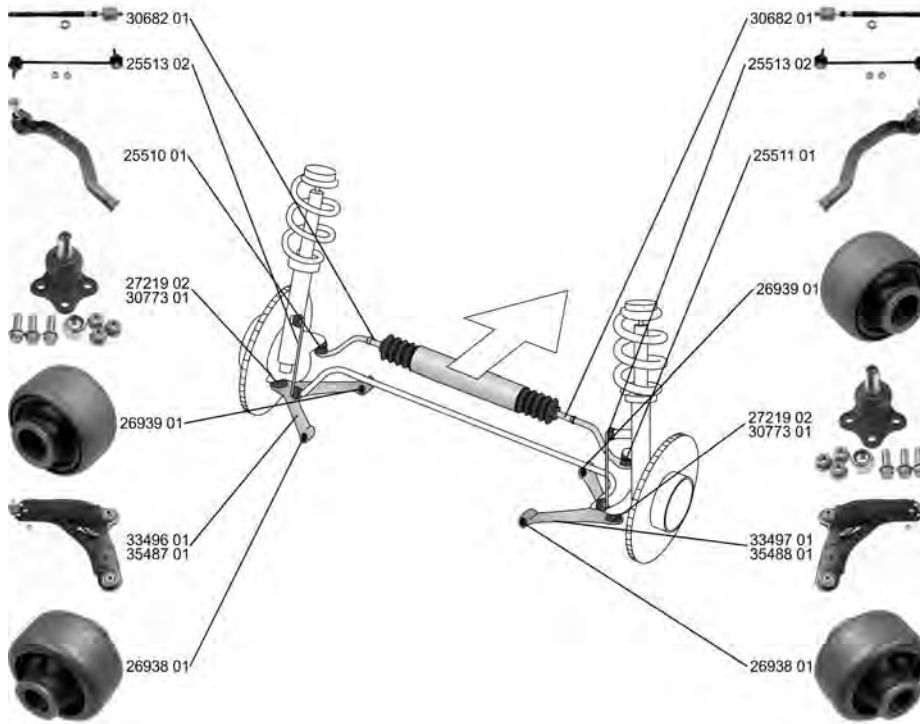

OPEL

VIVARO Combi/Estate 08.01 -

	Lagerung, Panhardstab / Suspension, panhard rod	(10)	↻(x1)	36525 01
	ALL TYPES			
	Lagerung, Panhardstab / Suspension, panhard rod	(10)	↻(x1)	36526 01
	ALL TYPES			

VIVARO Kasten/Box (F7) 08.01 -

	Spurstangenkopf / Tie Rod End	(27)	↻	25510 01 44 08 510 91160043
	ALL TYPES			
	Spurstangenkopf / Tie Rod End	(27)	↻	25511 01 44 08 511 91160044
	ALL TYPES			
	Axialgelenk, Spurstange / Tie Rod Axle Joint	(5)	↻ ↻	30682 01 44 08 474 91160037
	Gewindemaß 1 / Thread Measurement 1: M12x1,0 Gewindemaß 2 / Thread Measurement 2: M14x1,5 ALL TYPES	(63) (64)