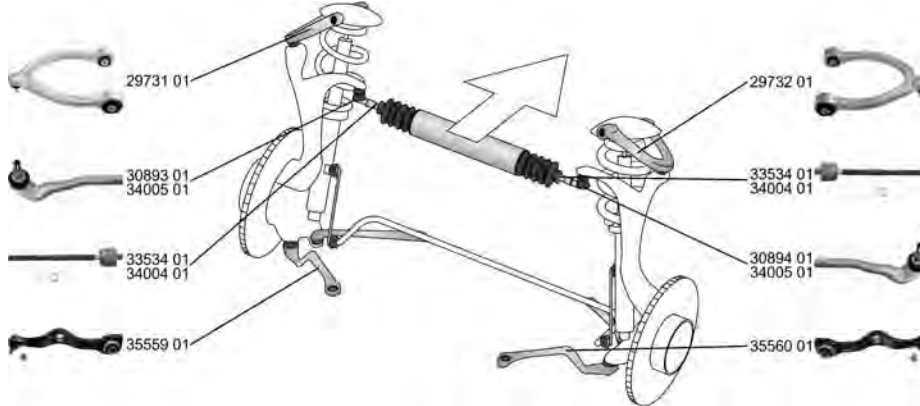

MERCEDES-BENZ

S-KLASSE Coupe (C216)

05.06 -

	Spurstangenkopf / Tie Rod End	(27)			30893 01 221 330 33 03
	Gewindemaß 1 / Thread Measurement 1: M14x1,5 Gewindemaß 2 / Thread Measurement 2: M14x1,5	(63)			
	CL 500 4-matic (216.386) 02.08 - CL 500 4-matic (216.394) 02.11 -	(64)			
	Spurstangenkopf / Tie Rod End	(27)			30894 01 221 330 34 03
	Gewindemaß 1 / Thread Measurement 1: M14x1,5 Gewindemaß 2 / Thread Measurement 2: M14x1,5	(63)			
	CL 500 4-matic (216.386) 02.08 - CL 500 4-matic (216.394) 02.11 -	(64)			
	Spurstangenkopf / Tie Rod End	(27)			34005 01 221 330 39 03
	Konusmaß [mm] / Cone Size [mm]: 19 Gewindemaß 1 / Thread Measurement 1: M14x1,5 Gewindemaß 2 / Thread Measurement 2: M14x1,5	(76)			
	ALL TYPES ausser/except for : CL 500 4-matic (216.386) 02.08 - CL 500 4-matic (216.394) 02.11 -	(63)			
	Axialgelenk, Spurstange / Tie Rod Axle Joint	(5)			33534 01 204 338 05 15 A 204 338 05 15
	Gewindemaß 1 / Thread Measurement 1: M16x1,5 Gewindemaß 2 / Thread Measurement 2: M14x1,5	(63)			
	CL 500 4-matic (216.386) 02.08 - CL 500 4-matic (216.394) 02.11 -	(64)			
	Axialgelenk, Spurstange / Tie Rod Axle Joint	(5)			34004 01 221 330 16 03
	Gewindemaß 1 / Thread Measurement 1: M16x1,5 Gewindemaß 2 / Thread Measurement 2: M14x1,5	(63)			
	ALL TYPES ausser/except for : CL 500 4-matic (216.386) 02.08 - CL 500 4-matic (216.394) 02.11 -	(64)			
	Faltenbalg, Lenkung / Bellow, steering	(7)			34919 01 221 463 02 96
	Innendurchmesser 1 [mm] / Inner Diameter 1 [mm]: 14 Innendurchmesser 2 [mm] / Inner Diameter 2 [mm]: 68	(71)			
	ALL TYPES ausser/except for : CL 500 4-matic (216.386) 02.08 - CL 500 4-matic (216.394) 02.11 -	(72)			
	Lenker, Radaufhängung / Track Control Arm	(14)			29731 01 221 330 89 07 A 221 330 89 07
	Querlenker / Control Arm Konusmaß [mm] / Cone Size [mm]: 14	(98)			
	ALL TYPES	(76)			
	Lenker, Radaufhängung / Track Control Arm	(14)			29732 01 221 330 90 07 A 221 330 90 07
	Querlenker / Control Arm Konusmaß [mm] / Cone Size [mm]: 14	(98)			
	ALL TYPES	(76)