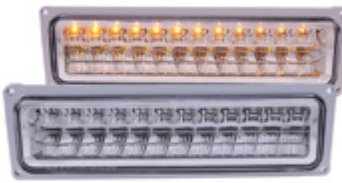

**CHEVY
FULL SIZE-88-98**

511048
LED Parking Lights Chrome