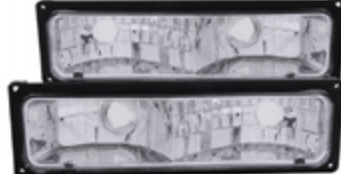

**GMC-JIMMY
FULL SIZE-92-94**

511033
Euro Parking Lights Chrome
w/ Black Frame