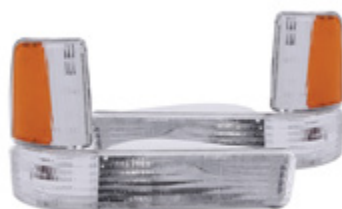

511047
Euro Parking Lights Chrome

**DODGE
DURANGO-04-06**