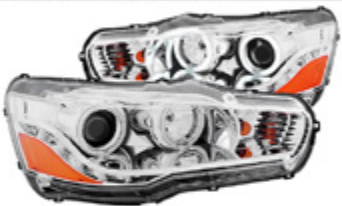

**MITSUBISHI
ECLIPSE-95-99**

321057
LED Tail Lights Black 3pc

**MITSUBISHI
ECLIPSE-95-99**

221084
Tail Lights Black G2 3pc

**MITSUBISHI
LANCER-08-15**

121428
Projector Headlights Black
w/ Halo (CCFL)

**MITSUBISHI
LANCER-08-15**