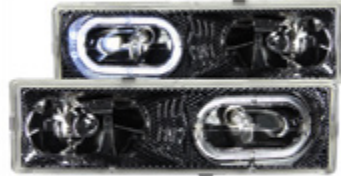

**CHEVY
FULL SIZE-88-98**

111005
Crystal Headlights Carbon
w/ Halo