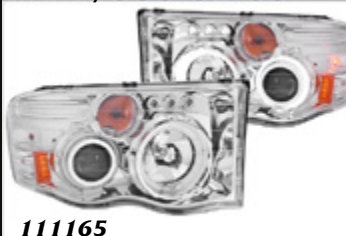

111165
*Projector Headlights Chrome
w/ Halo (CCFL) G2*

**DODGE RAM
2500/3500-03-05**