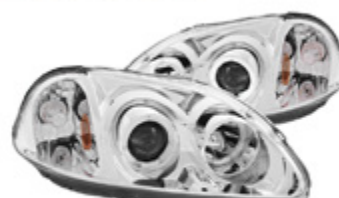

121069
Projector Headlights Chrome
w/ Halo

**HONDA
CIVIC-96-98**