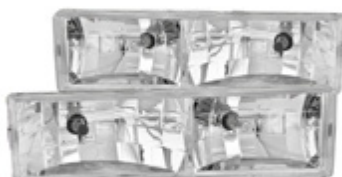

111004
Crystal Headlights Chrome

GMC SUBURBAN-92-99