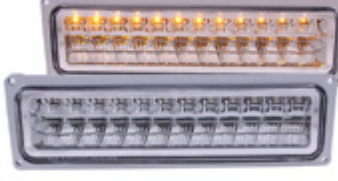

GMC FULL SIZE-88-98

511068
LED Parking Lights Smoke

GMC FULL SIZE-88-98

511048
LED Parking Lights Chrome

GMC FULL SIZE-88-98

511053
Euro Parking Lights Black

**GMC
FULL SIZE-88-98**

511034
Euro Parking Lights Smoke