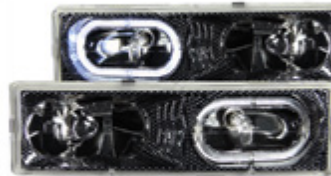

**GMC
YUKON-92-99**

111299
*Crystal Headlights Black
w/ Low-Brow*

**GMC
YUKON-92-99**

111300
*Crystal Headlights Chrome
w/ Low-Brow*

**GMC
YUKON-92-99**

111007
*Crystal Headlights Black
w/ Halo*

**GMC
YUKON-92-99**