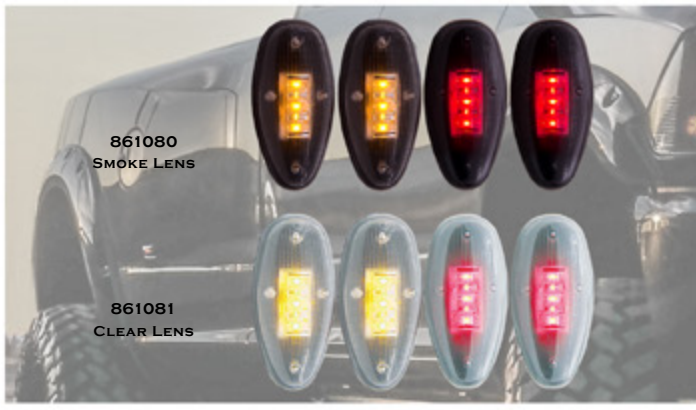

LED Fender Marker Lights

FORD/CHEVY/GMC/DODGE

Part No.	Application		
861080	Chevy	Smoke	Dually Fender Lights 99-14
861081	Chevy	Clear	Dually Fender Lights 99-14
861089	Dodge	Smoke	Dually Fender Lights 94-02
861090	Dodge	Clear	Dually Fender Lights 94-02
861104	Dodge	Clear	Dually Fender Lights 03-09
861105	Dodge	Smoke	Dually Fender Lights 03-09
861106	Dodge	Clear	Dually Fender Lights 10-16
861107	Dodge	Smoke	Dually Fender Lights 10-16
861078	Ford	Smoke	Dually Fender Lights 99-10
861079	Ford	Clear	Dually Fender Lights 99-10
861108	Ford	Clear	Dually Fender Lights 11-16
861109	Ford	Smoke	Dually Fender Lights 11-16
861080	GMC	Smoke	Dually Fender Lights 99-14
861081	GMC	Clear	Dually Fender Lights 99-14