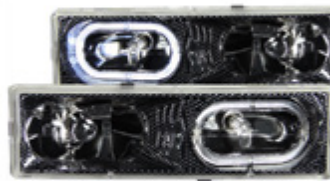

111005
Crystal Headlights Carbon
w/ Halo