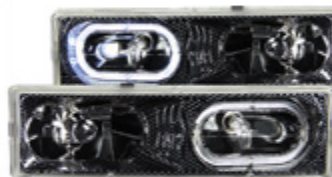

111005
Crystal Headlights Carbon
w/ Halo

GMC SUBURBAN-92-99