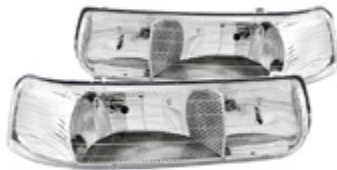

111011
Crystal Headlights Chrome

**CHEVY
SILVERADO-99-02**