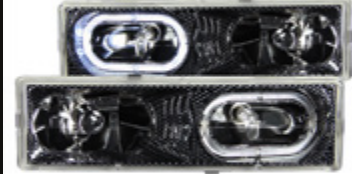

GMC FULL SIZE-88-98

111300
Crystal Headlights Chrome w/ Low-Brow

GMC FULL SIZE-88-98

111007
Crystal Headlights Black w/ Halo

GMC FULL SIZE-88-98

111005
Crystal Headlights Carbon w/ Halo

GMC FULL SIZE-88-98

111006
Crystal Headlights Chrome w/ Halo