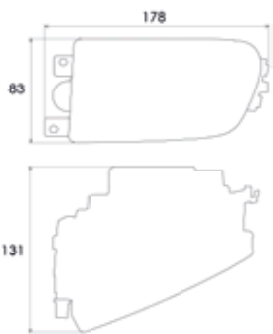

BMW 5 Series / E 39

Model	Start of Production	Order Number	OE Number * suitable for	Description
E39	1998 - 2000	564,01,000,02	8 377 941	Foglamp left Foglamp right Complex surface reflector for bulb H7 12V/55W Mounting into bumper
		564,01,000,03 MOQ: 203	8 377 942	
E39 MÜ	2000 - 2003	589,01,000,02	6 900 221	Foglamp left Foglamp right Complex surface reflector for bulb H8 12V/35W
		589,01,000,03 MOQ: 136	6 900 222	
E39	1995 - 2003	566,01,000,02	6 317 2228613	Foglamp left Foglamp right with bulb HB4, 12V/51W, white
		566,01,000,03 MOQ: 120	6 317 2228614