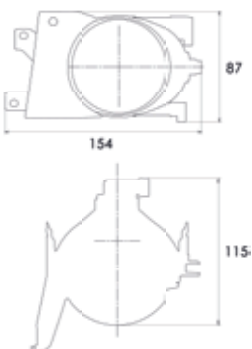

BMW 5 Series / E 39

Model	Start of Production	Order Number	OE Number * suitable for	Description
E39	1998 - 2000	564,01,000,02	8 377 941	Foglamp left Foglamp right Complex surface reflector for bulb H7 12V/55W Mounting into bumper
		564,01,000,03 MOQ: 203	8 377 942	
E39 MÜ	2000 - 2003	589,01,000,02	6 900 221	Foglamp left Foglamp right Complex surface reflector for bulb H8 12V/35W
		589,01,000,03 MOQ: 136	6 900 222	
E39	1995 - 2003	566,01,000,02	6 317 2228613	Foglamp left Foglamp right with bulb HB4, 12V/51W, white
		566,01,000,03 MOQ: 120	6 317 2228614