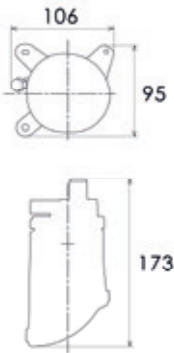

VOLKSWAGEN

Model	Start of Production	Order Number	OE Number * suitable for	Description
Passat	2000 -	597,01,000,02 597,01,000,03 MOQ: 186	3B7 941 699A 3B7 941 700A	Foglamp left Foglamp right with lens system with bulb H3 12V/55W