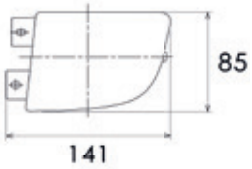

SKODA

Model	Start of Production	Order Number	OE Number * suitable for	Description
<i>Fabia</i>	2000 -	579,01,000,02 579,01,000,03 MOQ: 186	6YO 941 699 6YO 941 700	Foglamp left Foglamp right Complex surface reflector with bulb H3 12V/55W