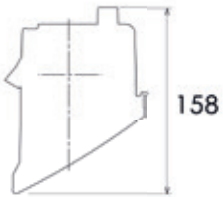

SKODA

Model	Start of Production	Order Number	OE Number * suitable for	Description
<i>Fabia</i>	2000 -	579,01,000,02 579,01,000,03 MOQ: 186	6YO 941 699 6YO 941 700	Foglamp left Foglamp right Complex surface reflector with bulb H3 12V/55W