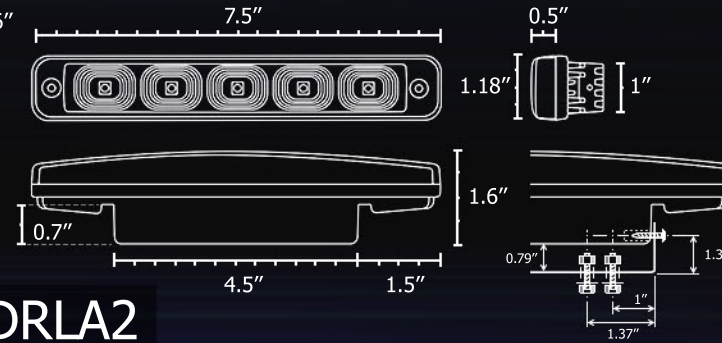

LUDRLC5

LUDRLF2

6.3" LENGTH, 320 LUMEN

SIZE	6.3"/ 1.88"/ 0.67"
RATED WORKING VOLTAGE	10-15V
LUMEN	320LM
LED INFO	0.15W*8LED*2
FUNCTION	N/A
RATED WORKING CURRENT	12V/152MA
RATED POWER CONSUMPTION	1.8W
MAXIMUM SURFACE TEMPERATURE	30°
BULB COLOR TEMPERATURE RANGE	6000K-8000K

LUDRLA2

7.5" LENGTH, 900 LUMEN

LUDRLA1

SIZE	7.5"/ 1.18"/ 1.6"
RATED WORKING VOLTAGE	10-26V
LUMEN	900LM
LED INFO	1W*5LED*2
FUNCTION	AUTO ON/OFF
RATED WORKING CURRENT	12V/820MA 24V/590MA
RATED POWER CONSUMPTION	9.8W 14W
MAXIMUM SURFACE TEMPERATURE	60°
BULB COLOR TEMPERATURE RANGE	6000K-8000K