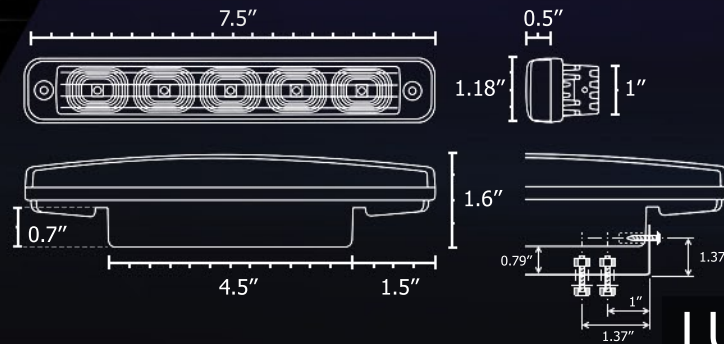

LUDRLC5

LUDRLF2

6.3" LENGTH, 320 LUMEN

SIZE	6.3"/ 1.88"/ 0.67"
RATED WORKING VOLTAGE	10-15V
LUMEN	320LM
LED INFO	0.15W*8LED*2
FUNCTION	N/A
RATED WORKING CURRENT	12V/152MA
RATED POWER CONSUMPTION	1.8W
MAXIMUM SURFACE TEMPERATURE	30°
BULB COLOR TEMPERATURE RANGE	6000K-8000K

## LED DAYTIME RUNNING LIGHTS

7.5" LENGTH, 200 LUMEN

SIZE	7.5"/ 1.18"/ 1.6"
RATED WORKING VOLTAGE	10-15V
LUMEN	200LM
LED INFO	0.35W*5LED*2
FUNCTION	N/A
RATED WORKING CURRENT	12V/176MA
RATED POWER CONSUMPTION	2.0W
MAXIMUM SURFACE TEMPERATURE	30°
BULB COLOR TEMPERATURE RANGE	6000K-8000K

LUDRLA2

7.5" LENGTH, 900 LUMEN

LUDRLA1

SIZE	7.5"/ 1.18"/ 1.6"
RATED WORKING VOLTAGE	10-26V
LUMEN	900LM
LED INFO	1W*5LED*2
FUNCTION	AUTO ON/OFF
RATED WORKING CURRENT	12V/820MA 24V/590MA
RATED POWER CONSUMPTION	9.8W 14W
MAXIMUM SURFACE TEMPERATURE	60°
BULB COLOR TEMPERATURE RANGE	6000K-8000K