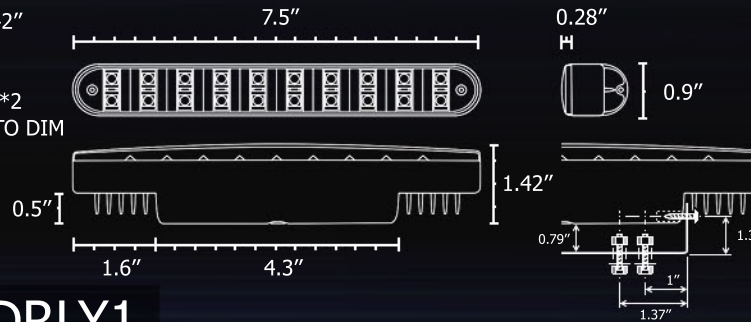

SIZE	7.5" / 0.9" / 1.42"
RATED WORKING VOLTAGE	10-15V
LUMEN	900LM
LED INFO	0.35W*20 LED*2
FUNCTION	TURNING+AUTO DIM
RATED WORKING CURRENT	12V/330MA
RATED POWER CONSUMPTION	4.0W
MAXIMUM SURFACE TEMPERATURE	45°
BULB COLOR TEMPERATURE RANGE	6000K-8000K

LUDRLY1