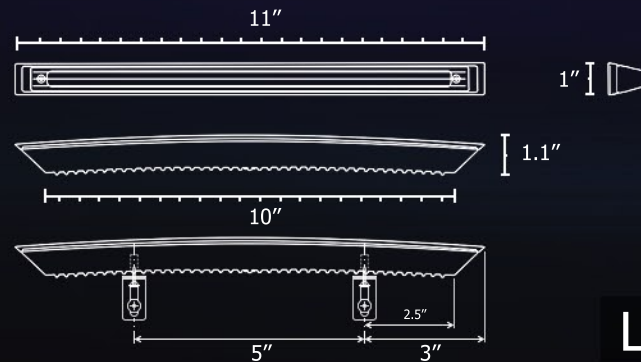

LUMEN

LED DAYTIME RUNNING LIGHTS

7.5" LENGTH, 200 LUMEN

SIZE	7.5" / 0.9" / 1.42"
RATED WORKING VOLTAGE	10-15V
LUMEN	900LM
LED INFO	0.35W*20 LED*2
FUNCTION	TURNING+AUTO DIM
RATED WORKING CURRENT	12V/330MA
RATED POWER CONSUMPTION	4.0W
MAXIMUM SURFACE TEMPERATURE	45°
BULB COLOR TEMPERATURE RANGE	6000K-8000K

11" LENGTH, 480 LUMEN

LUDRLQ2

SIZE	11" / 1" / 1.1"
RATED WORKING VOLTAGE	10-15V
LUMEN	480LM
LED INFO	0.35W*12 LED*2
FUNCTION	AUTO DIM+ DELAY OFF
RATED WORKING CURRENT	12V/524MA
RATED POWER CONSUMPTION	6.2W
MAXIMUM SURFACE TEMPERATURE	35°
BULB COLOR TEMPERATURE RANGE	6000K-8000K