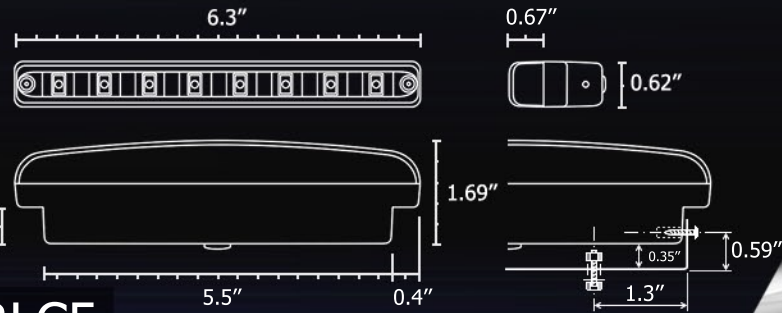

## LED DAYTIME RUNNING LIGHTS

6.3" LENGTH, 320 LUMEN

SIZE	6.3"/ 0.62"/ 1.69"
RATED WORKING VOLTAGE	10-15V
LUMEN	320LM
LED INFO	0.35W*8LED*2
FUNCTION	AUTO ON/OFF
RATED WORKING CURRENT	12V/320MA
RATED POWER CONSUMPTION	3.8W
MAXIMUM SURFACE TEMPERATURE	40°
BULB COLOR TEMPERATURE RANGE	6000K-8000K

LUDRLC5

LUDRLF2

6.3" LENGTH, 320 LUMEN

SIZE	6.3"/ 1.88"/ 0.67"
RATED WORKING VOLTAGE	10-15V
LUMEN	320LM
LED INFO	0.15W*8LED*2
FUNCTION	N/A
RATED WORKING CURRENT	12V/152MA
RATED POWER CONSUMPTION	1.8W
MAXIMUM SURFACE TEMPERATURE	30°
BULB COLOR TEMPERATURE RANGE	6000K-8000K

LUDRLA2

7.5" LENGTH, 900 LUMEN

LUDRLA1

SIZE	7.5"/ 1.18"/ 1.6"
RATED WORKING VOLTAGE	10-26V
LUMEN	900LM
LED INFO	1W*5LED*2
FUNCTION	AUTO ON/OFF
RATED WORKING CURRENT	12V/820MA 24V/590MA
RATED POWER CONSUMPTION	9.8W 14W
MAXIMUM SURFACE TEMPERATURE	60°
BULB COLOR TEMPERATURE RANGE	6000K-8000K