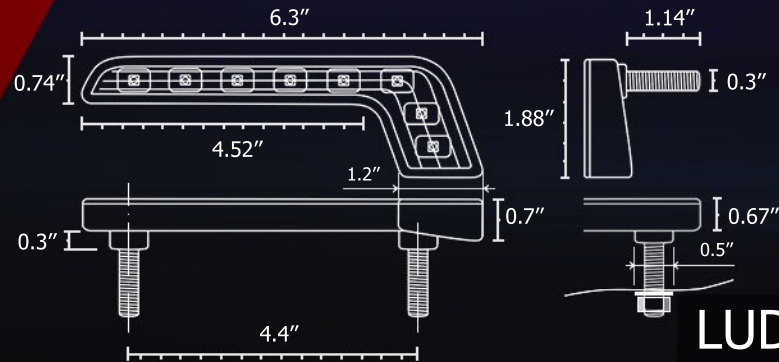

## LED DAYTIME RUNNING LIGHTS

6.3" LENGTH, 320 LUMEN

SIZE	6.3"/ 0.62"/ 1.69"
RATED WORKING VOLTAGE	10-15V
LUMEN	320LM
LED INFO	0.35W*8LED*2
FUNCTION	AUTO ON/OFF
RATED WORKING CURRENT	12V/320MA
RATED POWER CONSUMPTION	3.8W
MAXIMUM SURFACE TEMPERATURE	40°
BULB COLOR TEMPERATURE RANGE	6000K-8000K

LUDRLC5

LUDRLF2

6.3" LENGTH, 320 LUMEN

SIZE	6.3"/ 1.88"/ 0.67"
RATED WORKING VOLTAGE	10-15V
LUMEN	320LM
LED INFO	0.15W*8LED*2
FUNCTION	N/A
RATED WORKING CURRENT	12V/152MA
RATED POWER CONSUMPTION	1.8W
MAXIMUM SURFACE TEMPERATURE	30°
BULB COLOR TEMPERATURE RANGE	6000K-8000K

LUDRLA2

7.5" LENGTH, 900 LUMEN

LUDRLA1

SIZE	7.5"/ 1.18"/ 1.6"
RATED WORKING VOLTAGE	10-26V
LUMEN	900LM
LED INFO	1W*5LED*2
FUNCTION	AUTO ON/OFF
RATED WORKING CURRENT	12V/820MA 24V/590MA
RATED POWER CONSUMPTION	9.8W 14W
MAXIMUM SURFACE TEMPERATURE	60°
BULB COLOR TEMPERATURE RANGE	6000K-8000K