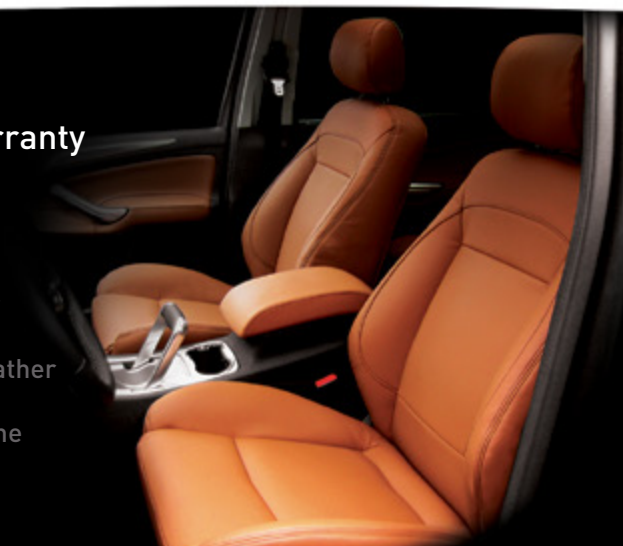

AIRBAG

Our product has been certified for the compliance of Side Airbag Deployment Test and Suppression testing.

Pasubio Italian Leather
3 Year / 36,000 Mile Warranty
OEM Airbag Seams
Professionally Installed

Designed to replace the factory seat covers completely. When professionally installed, our leather interior packages look, fit, and feel as good as or better than the factory leather interior.