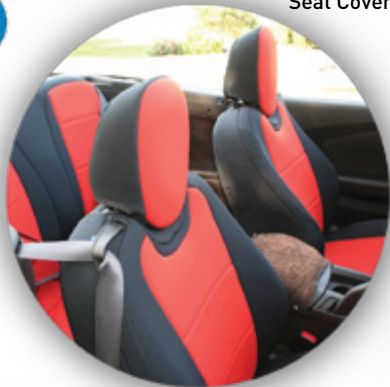

Perfectly Protecting Your Camaro™

- We make the custom protection your iconic Camaro™ deserves
- Our accessories not only protect your investment, but allow you to customize
- Our custom covers come in factory colors like Synergy Green and Inferno Orange

Custom Neoprene Seat Covers