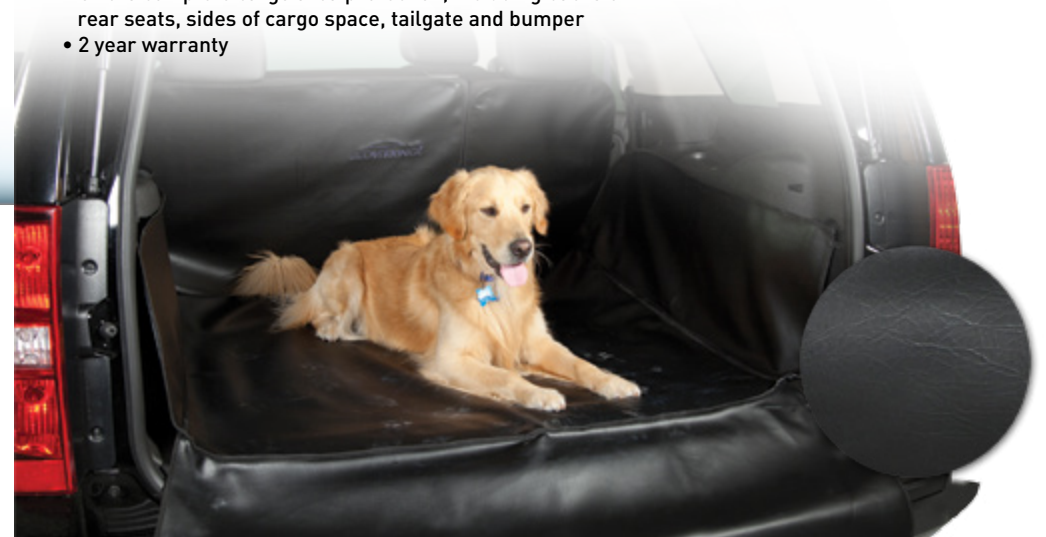

CUSTOM CARGO LINER

- Made from ultra-tough vinyl material Velocitex™
- Offers complete cargo area protection, including backs of rear seats, sides of cargo space, tailgate and bumper
- 2 year warranty

BLACK PM1

GRAY PM2

TAN PM3