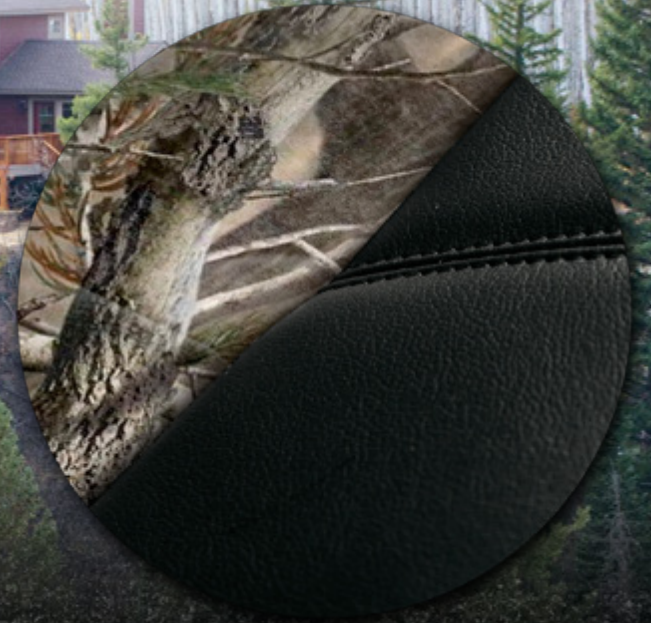

COMING SOON

**PREMIUM CUSTOM CAMO SEAT COVERS**

A brand new line of beautifully crafted seat covers for the outdoorsman with a refined sense of style. Soft suede inserts with select licensed camouflage patterns wrapped in textured, rich black sides. A layer of thick padding and visible french seams complete this interior upgrade.