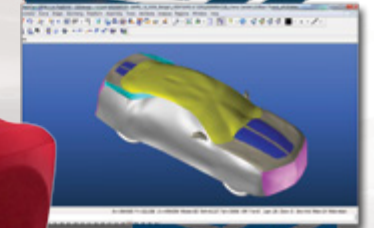

TRUE CUSTOM PATTERNS

Like a fine suit, your cover is made to fit the curves and features of your vehicle. One of Coverking's pattern designers spent time with your model vehicle and used 3D scanners to record every compound curve and detail. That data is then used to create a world-class cover with the fewest seams possible. Custom mirror and antenna pockets are sewn in to allow the cover to rest snugly on your vehicle's exterior.