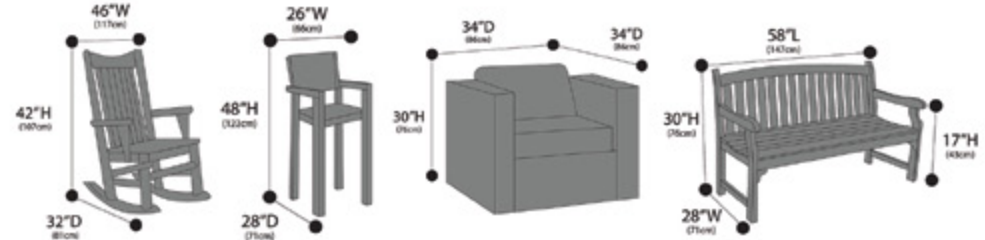

CHAIR & OTTOMAN COVERS

Choose your style of chair and dimensions. Below are a few of the styles and dimensions of covers to choose from.