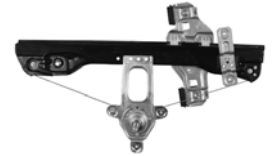

384711
G384711 ACI Plus
Manual Window Regulator
Chevy (16-12)
General Motors Corp: 42339886