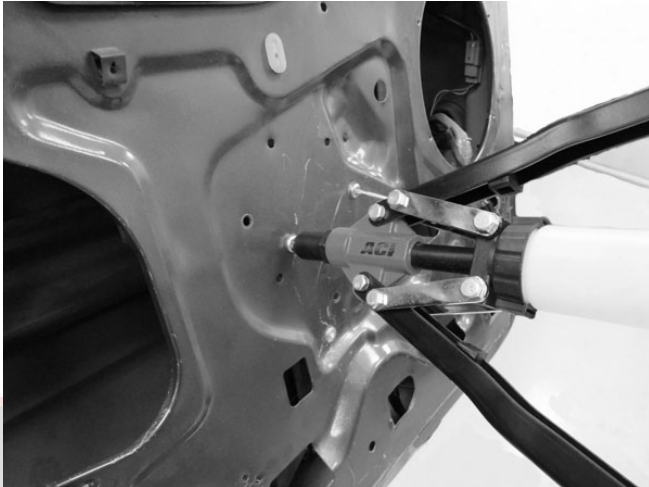

Use to attach rivets on regulators and motors to door.

Rivet sizes included are 1/8", 5/32", 3/32", 3/16", and 1/4".

Includes extension for hard to reach places

387906

Z387906 ACI Plus

Automotive Rivet Kit used to easily install window regulators and window lift motors.