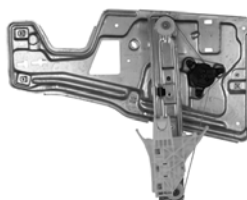

84105
Z84105 ACI Plus
Power Window Regulator
Chevy (09-05); Pontiac (09-06); Suzuki (09-07)