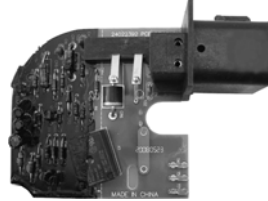

172361
Wiper Motor Pulse Board Module
Cadillac (00-99); Chevy (05-88); GMC (04-88); Isuzu (97-96); Olds (01-91); Pontiac (96-90)
General Motors Corp: 12463090, 19254082