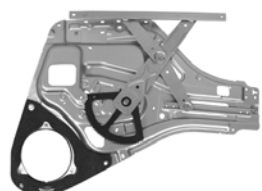

84532
Z84532 ACI Plus
Power Window Regulator
Kia (10-05)