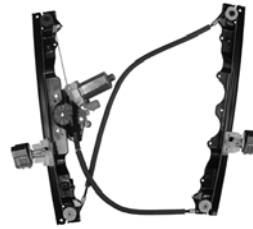

386704
H386704 ACI Plus
Power Window Motor and Regulator Assembly
Jeep (10-07)
Jeep: 55396481AI