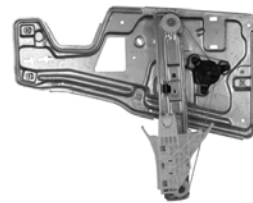

82330
Z82330 ACI Plus
Power Window Motor and Regulator
Assembly
Chevy (09-05); Pontiac (09-06); Suzuki
(09-07)
General Motors Corp: 19210260
Suzuki: 8334078J21