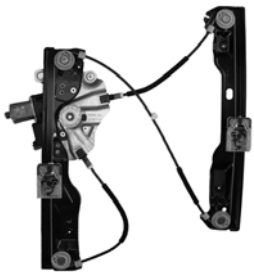

Door System Components

Door System Components Cont'd

382386
C382386 ACI Plus
Power Window Motor
Cadillac (11-05)

382387
C382387 ACI Plus
Power Window Motor
Cadillac (11-05)

382390
G382390 ACI Plus
Power Window Motor and Regulator
Assembly
Buick (17-12)
General Motors Corp: 13350757