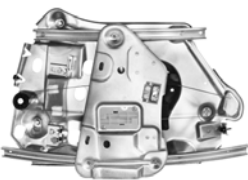

384400
Z384400 ACI Plus
Power Window Regulator
Chrysler (06-96)