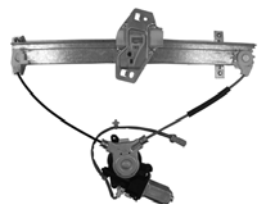

388578
E388578 ACI Plus
Power Window Motor and Regulator
Assembly
Acura (03-01)
Acura: 72210S3MA13