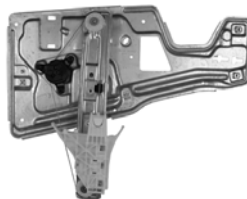

84104
Z84104 ACI Plus
Power Window Regulator
Chevy (09-05); Pontiac (09-06); Suzuki (09-07)