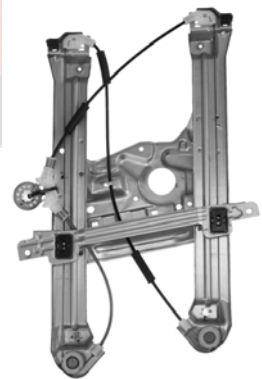

380160
H380160 ACI Plus
Power Window Regulator
Mitsubishi (12-04)