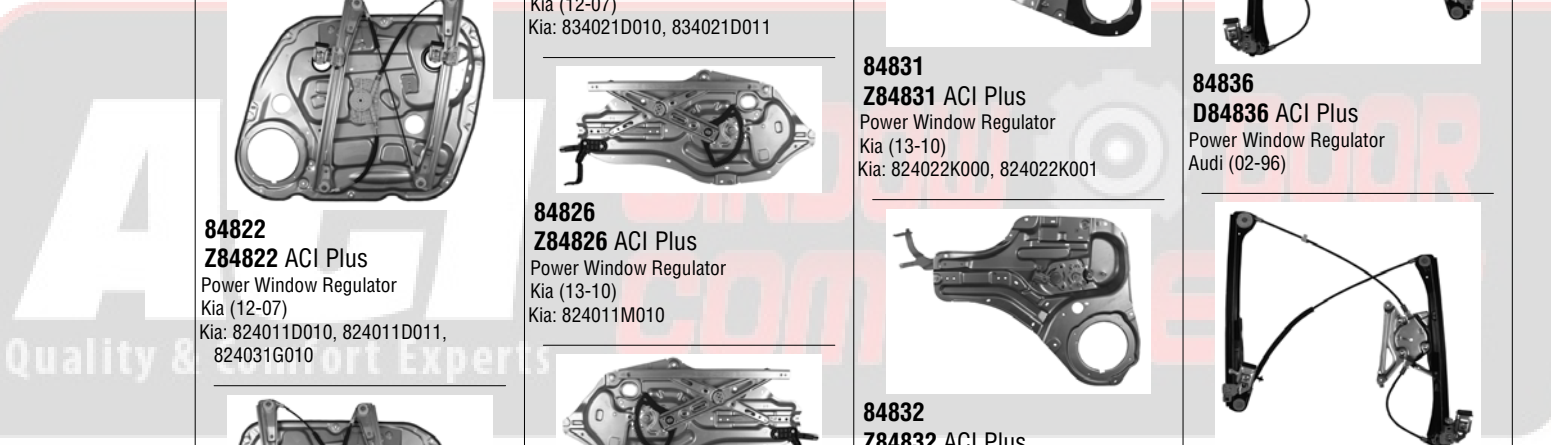

84827
Z84827 ACI Plus
Power Window Regulator
Kia (13-10)
Kia: 824021M010

84832
Z84832 ACI Plus
Power Window Regulator
Kia (13-10)
Kia: 834012K000

84837
D84837 ACI Plus
Power Window Regulator
Audi (02-96)