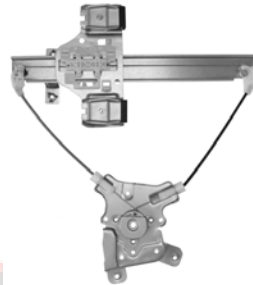

384155
E384155 ACI Plus
Power Window Regulator
Cadillac (14-07); Chevy (14-07); GMC (14-07)