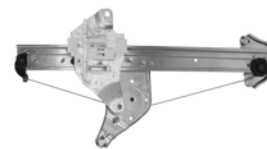

380214
D380214 ACI Plus
Power Window Regulator
Toyota (04-00)
Toyota: 69804AC010