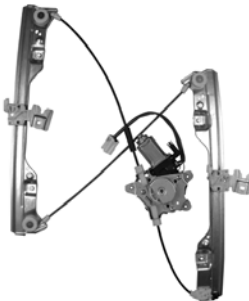

388298
K388298 ACI Plus
Power Window Motor and Regulator
Assembly
Nissan (06-02)