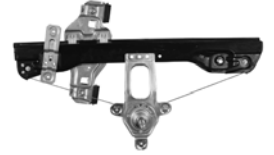

384710
G384710 ACI Plus
Manual Window Regulator
Chevy (16-12)
General Motors Corp: 42339885