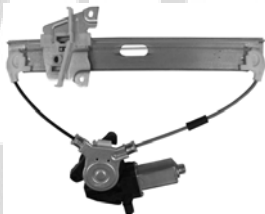

83239
D83239 ACI Plus
Power Window Motor and Regulator
Assembly
Ford (07-01); Mazda (06-01); Mercury
(07-05)