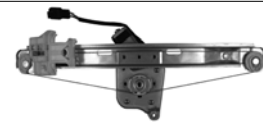

82235
E82235 ACI Plus
Power Window Motor and Regulator
Assembly
Pontiac (10-05)
General Motors Corp: 20774636