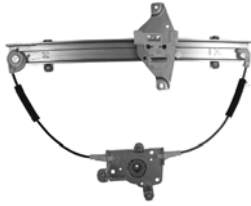

Door System Components

Door System Components Cont'd

84114
K84114 ACI Plus
Power Window Regulator
Chevy (11-04); Pontiac (10-09)
General Motors Corp: 94567374