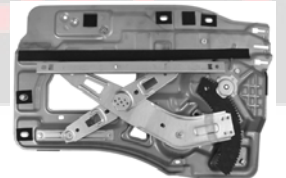

84560
G84560 ACI Plus
Power Window Regulator
Hyundai (06-01)
Hyundai: 8340526000