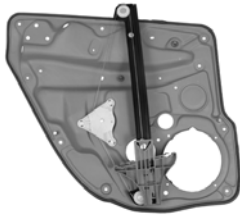

81875
Z81875 ACI Plus
Power Window Regulator
VW (06-99)

Door System Components

Door System Components Cont'd

81876
Z81876 ACI Plus
Power Window Regulator
VW (06-99)

81877
D81877 ACI Plus
Power Window Regulator
Nissan (06-00)
Nissan: 807214M400