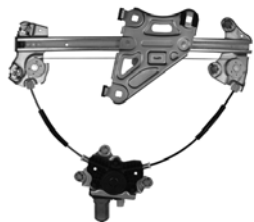

88965
G88965 ACI Plus
Power Window Motor and Regulator
Assembly
Kia (14-10)
Kia: 824021M200