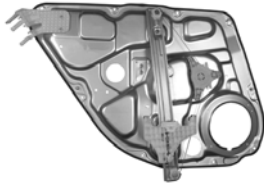

Door System Components

Door System Components Cont'd

84581
Z84581 ACI Plus
Power Window Regulator
Hyundai (14-09)
Hyundai: 834023M000