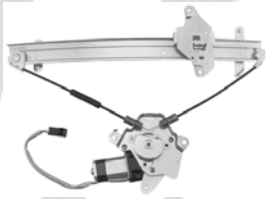

Door System Components

Door System Components Cont'd

88208
D88208 ACI Plus
Power Window Motor and Regulator
Assembly
Infiniti (99-96); Nissan (99-95)

88209
D88209 ACI Plus
Power Window Motor and Regulator
Assembly
Infiniti (99-96); Nissan (99-95)