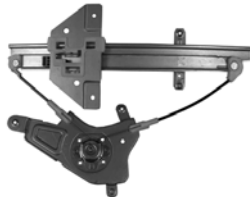

81119
F81119 ACI Plus
Manual Window Regulator
Olds (04-99); Pontiac (04-99)
General Motors Corp: 22683776