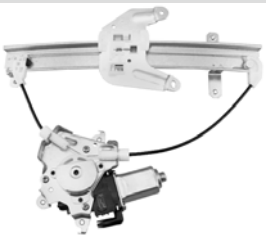

88219
D88219 ACI Plus
Power Window Motor and Regulator
Assembly
Infiniti (03-00); Nissan (03-00)