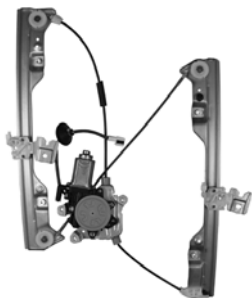

Door System Components

Door System Components Cont'd

88245
D88245 ACI Plus
Power Window Motor and Regulator
Assembly
Nissan (06-02)