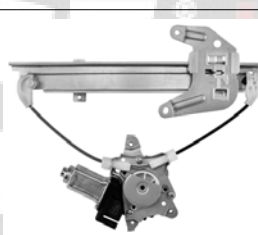

388626
D388626 ACI Plus
Power Window Motor and Regulator
Assembly
Nissan (07-03)