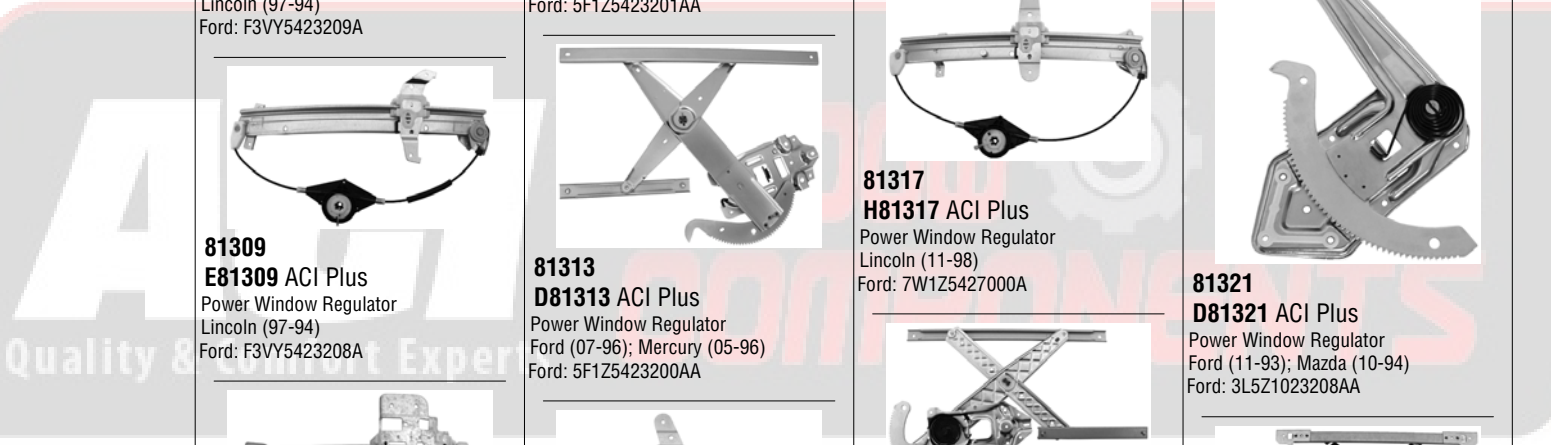

81321
D81321 ACI Plus
Power Window Regulator
Ford (11-93); Mazda (10-94)
Ford: 3L5Z1023208AA

81322
D81322 ACI Plus
Power Window Regulator
Ford (95-86); Mercury (95-86)

81323
D81323 ACI Plus
Power Window Regulator
Ford (95-86); Mercury (95-86)