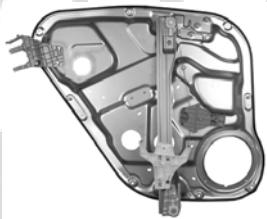

Door System Components

Door System Components Cont'd

88997
Z88997 ACI Plus
Power Window Motor and Regulator
Assembly
Hyundai (09-07)
Hyundai: 824812B000

88998
Z88998 ACI Plus
Power Window Motor and Regulator
Assembly
Hyundai (09-07)
Hyundai: 834712B000