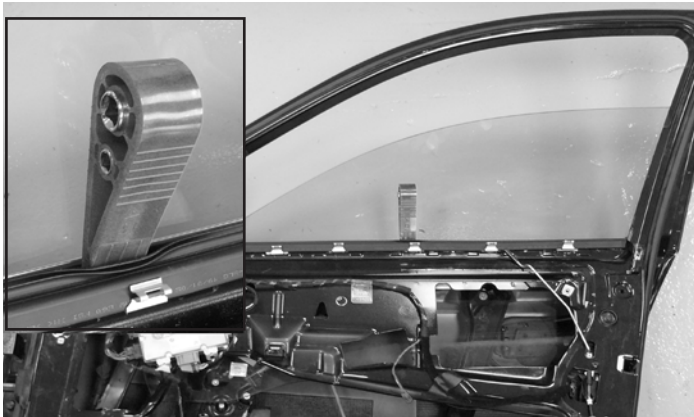

To reinstall window crank handle, push clip in to window crank handle, push window crank handle on to post until it snaps into place.

ACI
Quality &

387903

Z387903 ACI Plus

Wedge Tool holds automotive window in place during door system installation and repair.