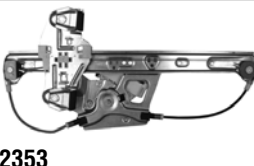

382353
E382353 ACI Plus
Power Window Motor and Regulator
Assembly
Cadillac (11-06)
General Motors Corp: 25980844