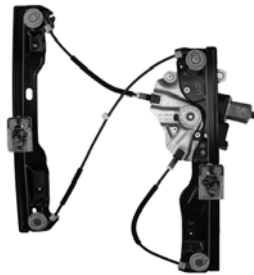

Door System Components

Door System Components Cont'd

382386
C382386 ACI Plus
Power Window Motor
Cadillac (11-05)

382387
C382387 ACI Plus
Power Window Motor
Cadillac (11-05)

382390
G382390 ACI Plus
Power Window Motor and Regulator
Assembly
Buick (17-12)
General Motors Corp: 13350757