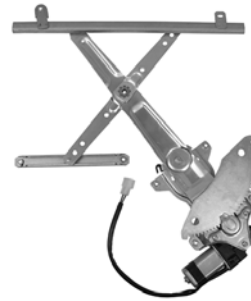

88739
D88739 ACI Plus
Power Window Motor and Regulator
Assembly
Lexus (91-90)