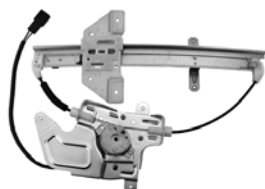

82141
K82141 ACI Plus
Power Window Motor and Regulator
Assembly
Olds (04-99); Pontiac (05-99)