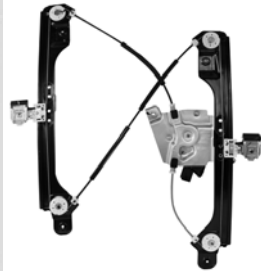

382019
J382019 ACI Plus
Power Window Motor and Regulator
Assembly
Cadillac (15-10)
General Motors Corp: 23257823