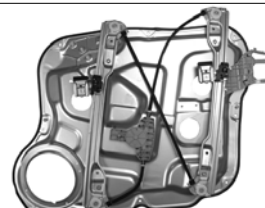

84574
Z84574 ACI Plus
Power Window Regulator
Hyundai (10-07)
Hyundai: 834712H010

84575
Z84575 ACI Plus
Power Window Regulator
Hyundai (10-07)
Hyundai: 834812H010

84576
Z84576 ACI Plus
Power Window Regulator
Hyundai (09-07)
Hyundai: 824712B000AS