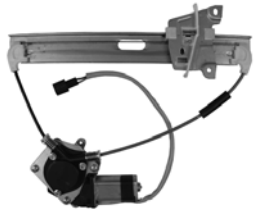

383325
D383325 ACI Plus
Power Window Motor and Regulator
Assembly
Ford (12-07); Mazda (11-08); Mercury
(11-07)
Mazda: ZZCA72560R00

383327
B383327 ACI Plus
Power Window Motor
Ford (14-07); Lincoln (14-07)
Ford: 7L1Z7823395A