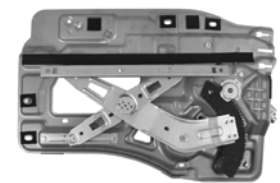

88884
G88884 ACI Plus
Power Window Motor and Regulator
Assembly
Hyundai (06-01)
Hyundai: 8340526000