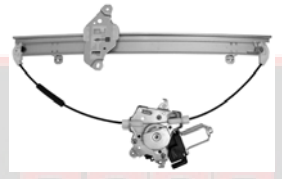

88243
E88243 ACI Plus
Power Window Motor and Regulator
Assembly
Nissan (15-05); Suzuki (12-09)