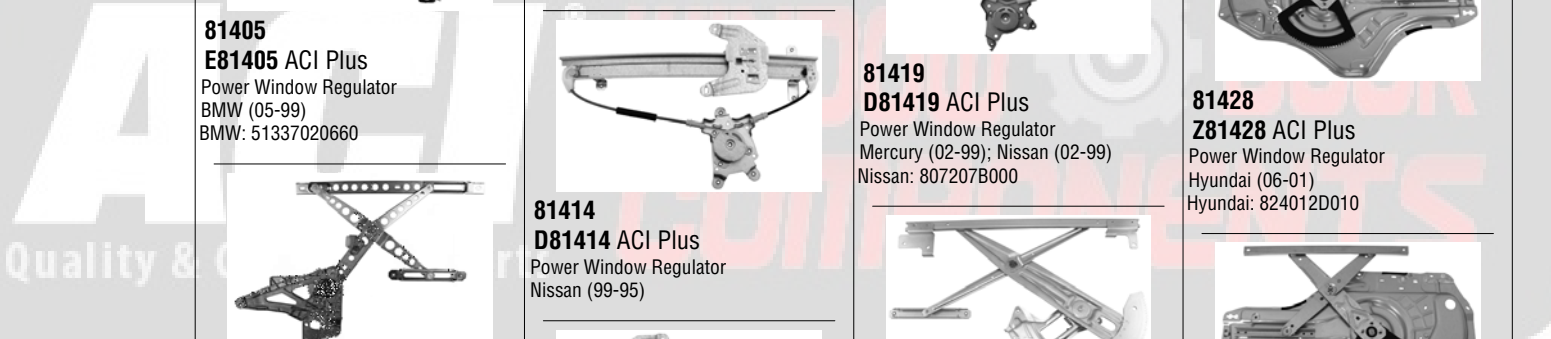

81429
Z81429 ACI Plus
Power Window Regulator
Hyundai (06-01)
Hyundai: 824022D010

81432
H81432 ACI Plus
Power Window Regulator
VW (05-98)

Door System Components

Door System Components Cont'd

81433
H81433 ACI Plus
Power Window Regulator
VW (05-98)