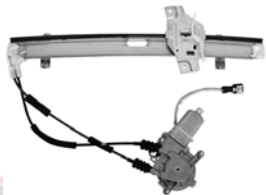

88848
E88848 ACI Plus
Power Window Motor and Regulator
Assembly
Kia (04-00)