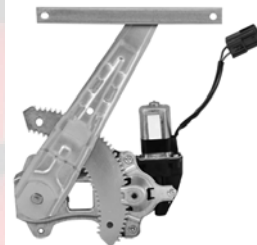

388630
D388630 ACI Plus
Power Window Motor and Regulator
Assembly
Nissan (15-11)