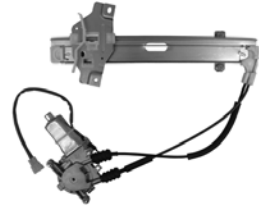

88839
D88839 ACI Plus
Power Window Motor and Regulator
Assembly
Kia (04-99)
Kia: 0K2A272560