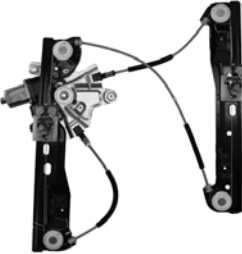

382394
G382394 ACI Plus
Power Window Motor and Regulator
Assembly
Buick (16-11)
General Motors Corp: 20952452