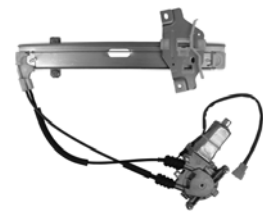

88838
D88838 ACI Plus
Power Window Motor and Regulator
Assembly
Kia (04-99)
Kia: 0K2A273560