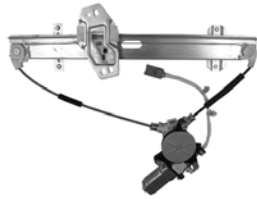

388579
D388579 ACI Plus
Power Window Motor and Regulator
Assembly
Acura (03-02)
Acura: 72250S0KA13