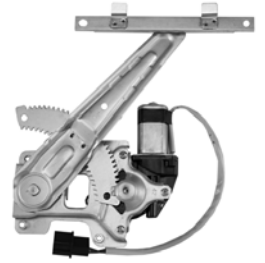

388765
D388765 ACI Plus
Power Window Motor and Regulator
Assembly
Mitsubishi (14-08)