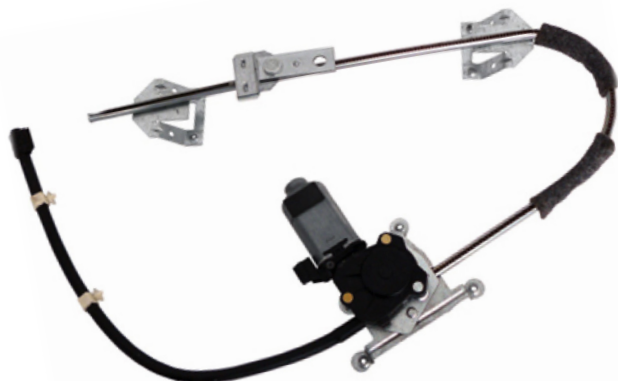

Door System and Washer Pump Components

2018 Application and Illustrated Guide
ACI-800

COMMON FAILURES OF A POWER WINDOW REGULATOR

Your car's window lift motor is involved in the everyday use of your vehicle. Throughout its lifetime, it's subjected to extreme conditions in harsh environments. On average, a person rolls their window up and down 4 to 5 times a day. That's over 1,825 times a year!

All ACI® brand window lift products meet our stringent product validation standards and in many cases offer a design improvement over the O.E.

SPIRAL CABLE TYPE

BROKEN CABLE

Spiral cables wear, fray and eventually break disabling the window & damaging other components