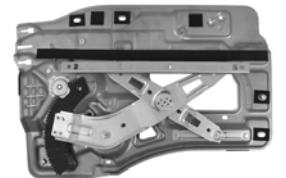

84561
G84561 ACI Plus
Power Window Regulator
Hyundai (06-01)
Hyundai: 8340626000

ACI
Quality & Expertise