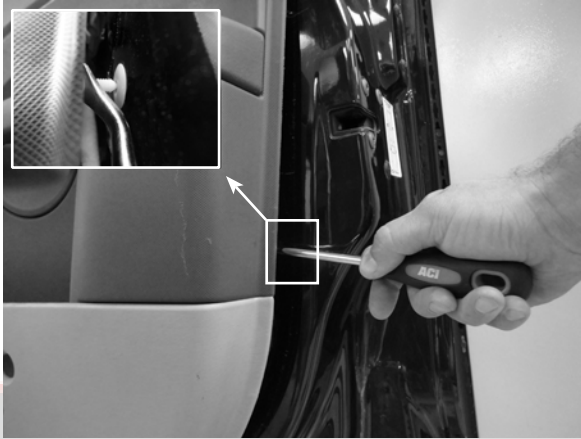

Door System Components

387905

Z387905 ACI Plus

Heavy Duty Door Panel and Trim Removal Tool Set aids in removing automotive panels, trim, and molding.

Use to remove panels from door

Three "U" slotted tools

3/16" - 5/32" (4.8mm - 3.9mm)