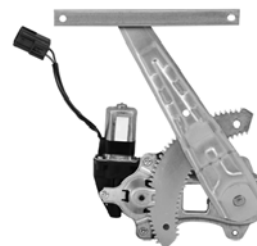

388631
D388631 ACI Plus
Power Window Motor and Regulator
Assembly
Nissan (15-11)