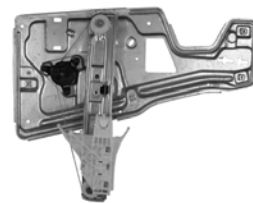

82329
Z82329 ACI Plus
Power Window Motor and Regulator
Assembly
Chevy (09-05); Pontiac (09-06); Suzuki
(09-07)
General Motors Corp: 19210259
Suzuki: 8350278J01