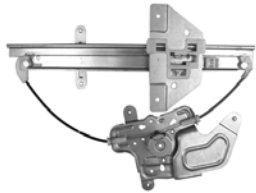

381276
D381276 ACI Plus
Power Window Regulator
Olds (04-99); Pontiac (05-99)
General Motors Corp: 19251372,
22730703