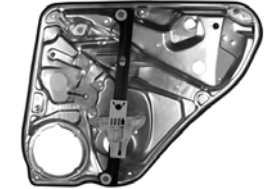

384906
Z384906 ACI Plus
Power Window Regulator
VW (05-01)