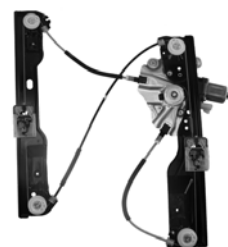

382381
G382381 ACI Plus
Power Window Motor and Regulator
Assembly
Buick (13-12)
General Motors Corp: 13260130