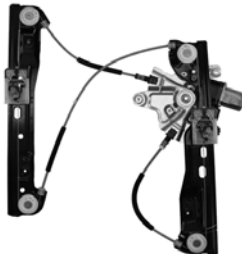

382395
G382395 ACI Plus
Power Window Motor and Regulator
Assembly
Buick (16-11)
General Motors Corp: 20952453