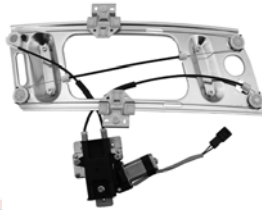

82117
E82117 ACI Plus
Power Window Motor and Regulator Assembly
Chevy (07-00); Pontiac (02-97)
General Motors Corp: 10309979, 10345289