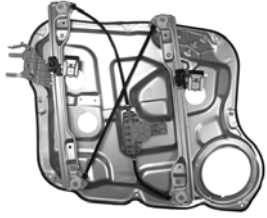

Door System Components

Door System Components Cont'd

88997
Z88997 ACI Plus
Power Window Motor and Regulator
Assembly
Hyundai (09-07)
Hyundai: 824812B000