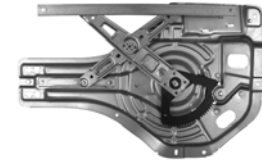

380029
H380029 ACI Plus
Power Window Regulator
Hyundai (09-05)