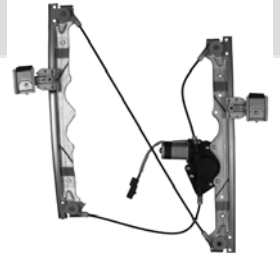

86913
H86913 ACI Plus
Power Window Motor and Regulator
Assembly
Jeep (05)
Chrysler: 68045696AG

A
Quality & Expert