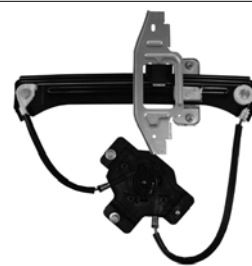

81387
H81387 ACI Plus
Power Window Regulator
Ford (05-01)