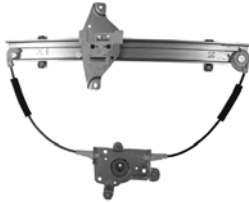

84115
E84115 ACI Plus
Power Window Regulator
Chevy (11-04); Pontiac (10-09)
General Motors Corp: 94567375,
95391354