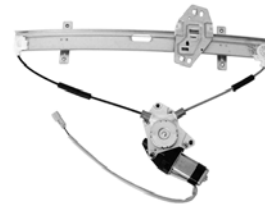

88135
F88135 ACI Plus
Power Window Motor and Regulator
Assembly
Honda (02-98)
Honda: 72210S84A03