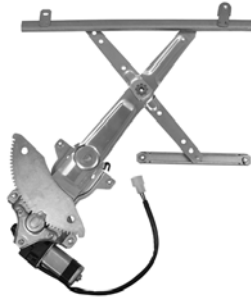

88738
D88738 ACI Plus
Power Window Motor and Regulator
Assembly
Lexus (91-90)