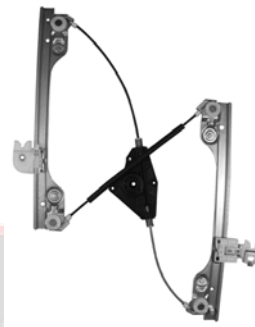

84903
E84903 ACI Plus
Power Window Regulator
Nissan (13-08)