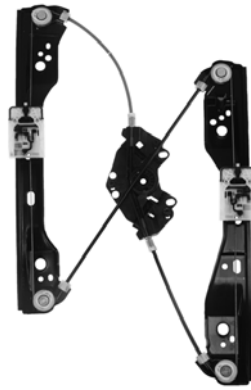

Door System Components

Door System Components Cont'd

380166
H380166 ACI Plus
Power Window Regulator
Volvo (15-11)
Volvo: 31440785

380167
H380167 ACI Plus
Power Window Regulator
Volvo (15-11)
Volvo: 31440786