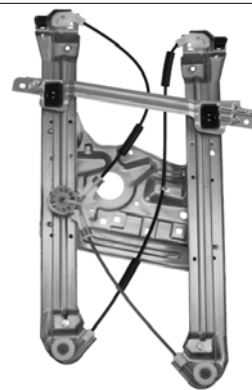

380161
H380161 ACI Plus
Power Window Regulator
Mitsubishi (12-04)