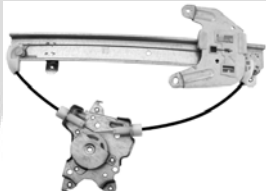

81816
D81816 ACI Plus
Power Window Regulator
Infiniti (99-96); Nissan (99-95)