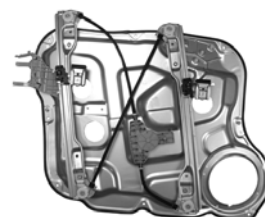

84574
Z84574 ACI Plus
Power Window Regulator
Hyundai (10-07)
Hyundai: 834712H010

84575
Z84575 ACI Plus
Power Window Regulator
Hyundai (10-07)
Hyundai: 834812H010

84576
Z84576 ACI Plus
Power Window Regulator
Hyundai (09-07)
Hyundai: 824712B000AS