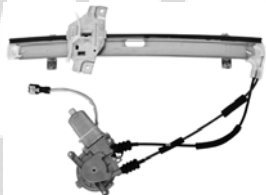

88849
E88849 ACI Plus
Power Window Motor and Regulator
Assembly
Kia (04-00)