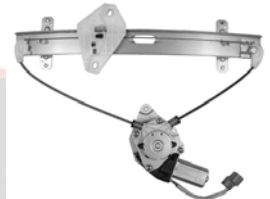

388572
D388572 ACI Plus
Power Window Motor and Regulator
Assembly
Acura (08-04)