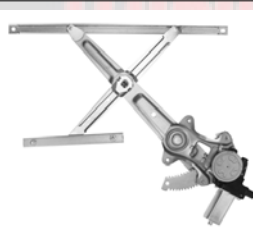

389101
D389101 ACI Plus
Power Window Motor and Regulator
Assembly
Honda (16-12)
Honda: 72211T0AA01