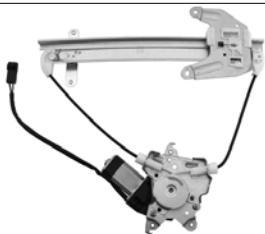

88248
D88248 ACI Plus
Power Window Motor and Regulator
Assembly
Nissan (01-98)
Nissan: 827310Z400