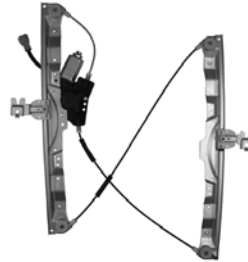

388613
J388613 ACI Plus
Power Window Motor and Regulator
Assembly
Infiniti (10-04); Nissan (14-04)