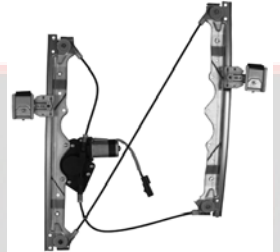

86912
H86912 ACI Plus
Power Window Motor and Regulator
Assembly
Jeep (05)
Chrysler: 68045697AG