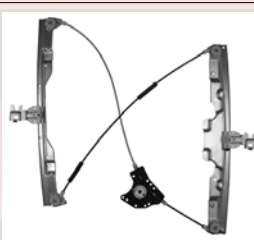

384995
J384995 ACI Plus
Power Window Regulator
Nissan (09-04)
Nissan: 807205Z000