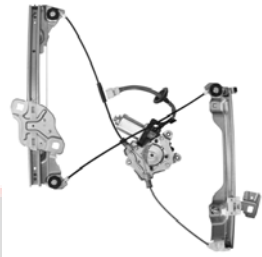

388621
J388621 ACI Plus
Power Window Motor and Regulator
Assembly
Nissan (09-03)