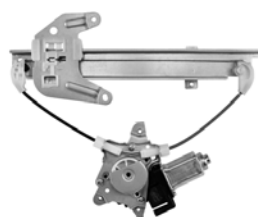

388627
D388627 ACI Plus
Power Window Motor and Regulator
Assembly
Nissan (07-03)