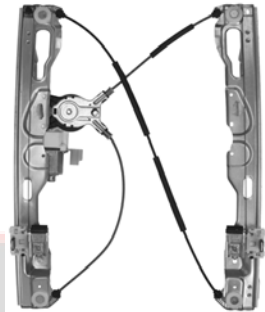

83213
J83213 ACI Plus
Power Window Motor and Regulator
Assembly
Ford (13-09)