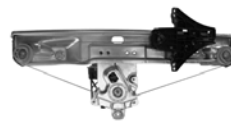

382396
D382396 ACI Plus
Power Window Motor and Regulator
Assembly
Buick (17-13)
General Motors Corp: 22862886