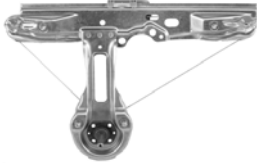

384328
E384328 ACI Plus
Manual Window Regulator
Ford (17-12)
Ford: BM5Z5827001A