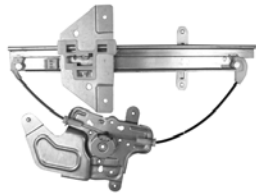

381277
D381277 ACI Plus
Power Window Regulator
Olds (04-99); Pontiac (05-99)
General Motors Corp: 19251373,
22730702