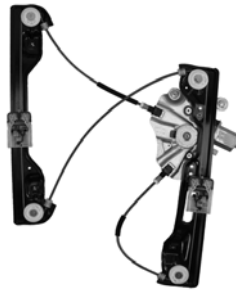

382058
H382058 ACI Plus
Power Window Motor and Regulator
Assembly
Chevy (16-13)
General Motors Corp: 22836735