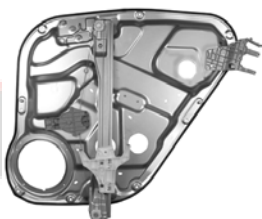

84530
Z84530 ACI Plus
Power Window Regulator
Hyundai (09-07)
Hyundai: 834712B000