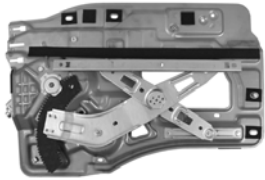

Door System Components

**Door System Components
Cont'd**

88885
D88885 ACI Plus
Power Window Motor and Regulator
Assembly
Hyundai (06-01)
Hyundai: 8340626000

88886
D88886 ACI Plus
Power Window Motor and Regulator
Assembly
Kia (02-00)