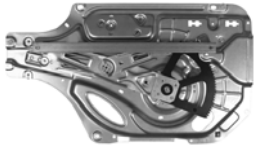

Door System Components

Door System Components Cont'd

84820
G84820 ACI Plus
Power Window Regulator
Kia (06-04)
Kia: 834012J000